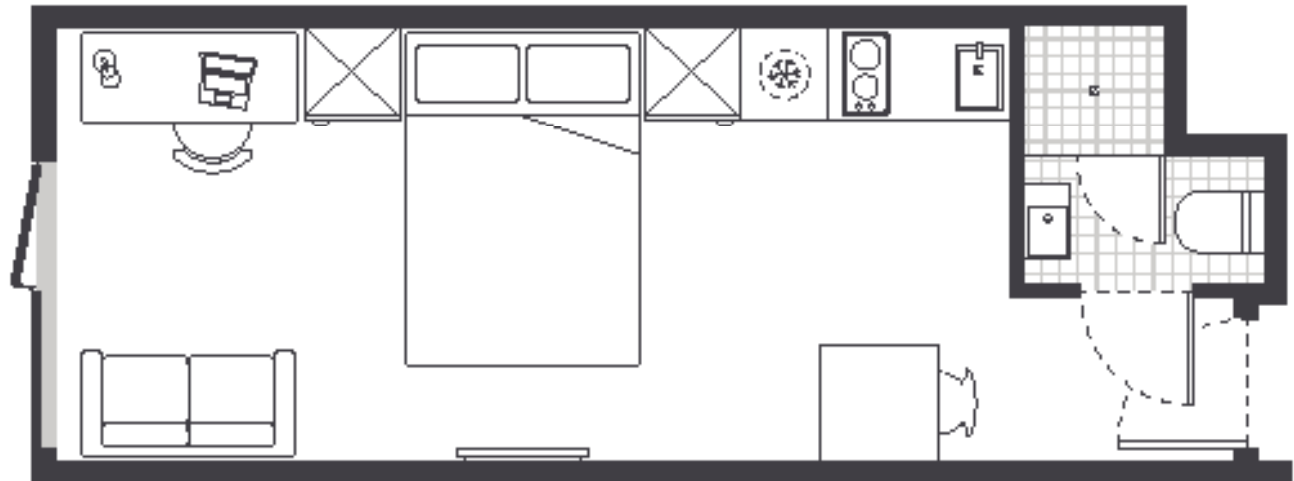

INSIDE THE STUDIO

All images are illustrative only and indicative of Iglu's finishes and features.

FEATURES AND INCLUSIONS

PRIVATE STUDIO APARTMENT

- › Mobile access key
- › Queen bed
- › Ensuite bathroom
- › Air-conditioning / heating
- › SMART TV with Apple TV
- › Study desk, lamp, table and chairs
- › Pinboard and bookshelf
- › Built-in wardrobe and full length mirror
- › Small sofa
- › Kitchenette with microwave, cooktop and refrigerator

ENSUITE BATHROOM

- › Shower
- › Toilet
- › Basin
- › Mirror
- › Towel rail
- › Exhaust fan
- › Storage cabinet and shelving

* Supported by the **National Rental Affordability Scheme (NRAS)**, see [iglu.com.au/nras-scheme](https://www.iglu.com.au/nras-scheme) for conditions apply.

MATTRESS SIZE

- › Queen bed: 153 x 203 cm

STUDIO LAYOUT

- › Approx. 21m²

Room allocations are based on availability.

All floorplans are illustrative only and indicative of Iglu's finishes and features.

Key

Refrigerator unit

Shelving / storage

Window / glass