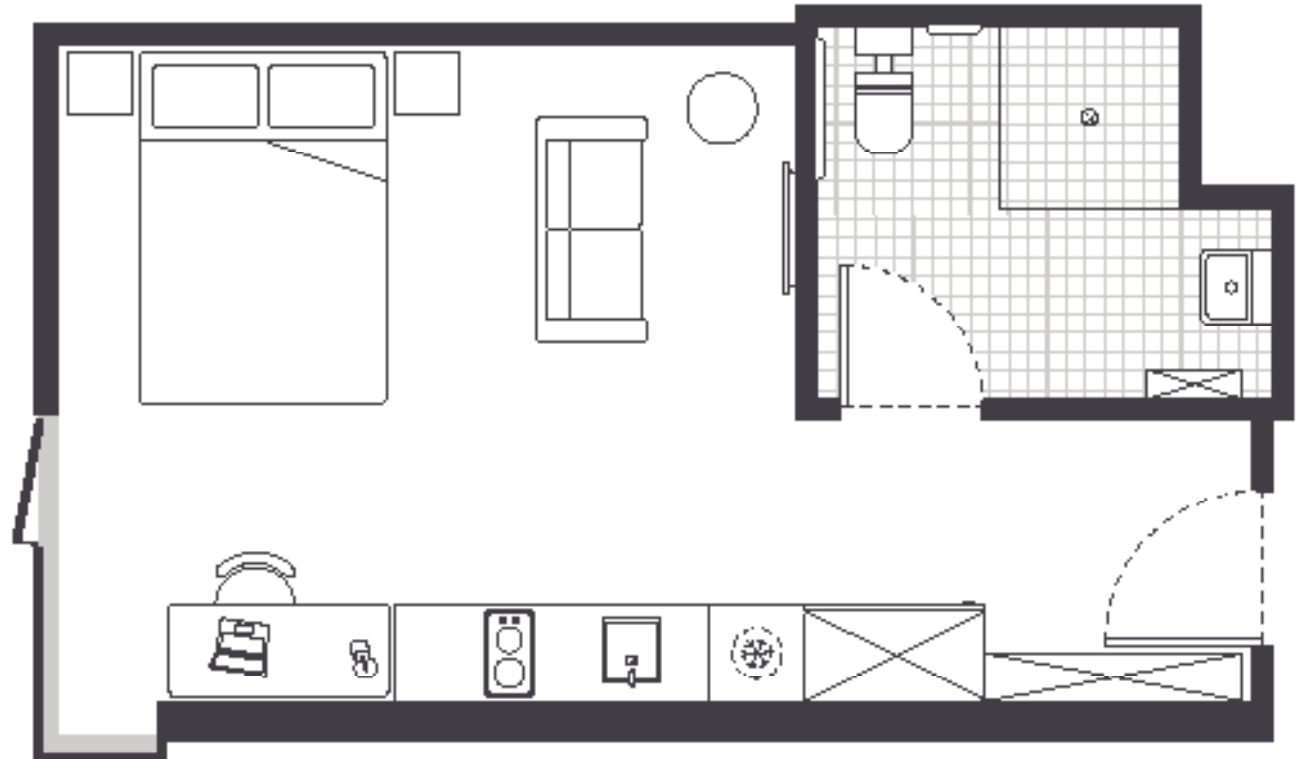

- › Each studio has a private ensuite bathroom and air-conditioning
- › Features well-appointed kitchenette with eating area for self-catering
- › Unlimited high-speed wi-fi is included and available throughout

INSIDE THE STUDIO

All images are illustrative only and indicative of Iglu's finishes and features.

NRAS*
STUDIOS
AVAILABLE

FEATURES AND INCLUSIONS

PRIVATE STUDIO APARTMENT

- › Mobile access key
- › Queen bed
- › Ensuite bathroom
- › Air-conditioning / heating
- › SMART TV with Apple TV
- › Study desk, lamp and chair
- › Pinboard and bookshelf
- › Built-in wardrobe and full length mirror
- › Small sofa
- › Kitchenette with microwave, cooktop and refrigerator

ENSUITE BATHROOM

- › Shower
- › Toilet
- › Basin
- › Mirror
- › Towel rail
- › Exhaust fan
- › Storage cabinet and shelving

* Supported by the **National Rental Affordability Scheme (NRAS)**, see [iglu.com.au/nras-scheme](https://www.iglu.com.au/nras-scheme) for conditions apply.

MATTRESS SIZE

› Queen bed: 153 x 203 cm

STUDIO LAYOUT

› Approx. 31m²

Room allocations are based on availability.

All floorplans are illustrative only and indicative of Iglu's finishes and features.

Key

❄ Refrigerator unit ☒ Shelving / storage ◻ Window / glass