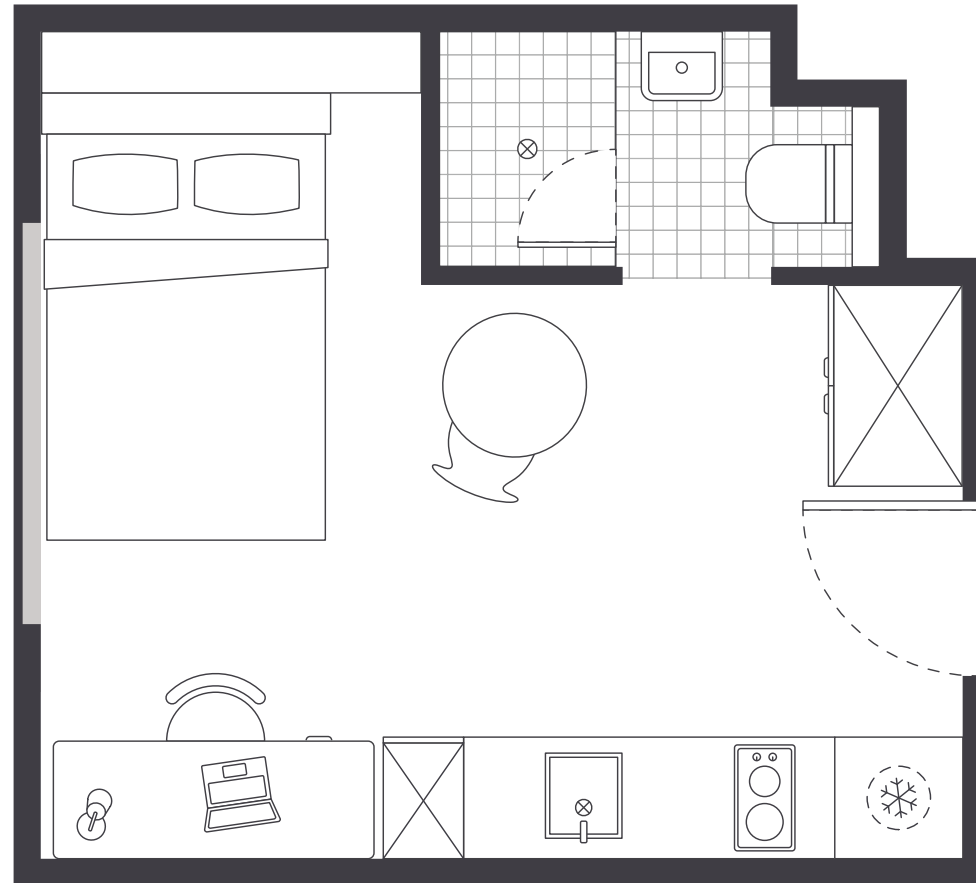

INSIDE THE STUDIO

All images are illustrative only and indicative of Iglu's finishes and features.

FEATURES AND INCLUSIONS

PRIVATE STUDIO APARTMENT

- › Secure swipe card
- › Double bed with under-bed storage
- › Ensuite bathroom
- › Air-conditioning / heating
- › Wall mounted television with Apple TV
- › Study desk, lamp, table and chairs
- › Pinboard and bookshelf
- › Built-in wardrobe and full length mirror
- › Kitchenette with microwave, cooktop, refrigerator, kettle, toaster and iron

STUDIO LAYOUT 01

- › Located on ground floor to level 3
- › Approx. 18m²

★ Premium studios are located on levels 2 to 3, offering a better view.

Room allocations are based on availability.

All floorplans are illustrative only and indicative of Iglu's finishes and features.

Key

IGLU SUMMER HILL

STUDIO APARTMENTS

MATTRESS SIZE

- › Double bed: 137 x 187 cm

STUDIO LAYOUT 02

- › Located on levels 2 to 3
- › Approx. 20m²

Premium studios are located on levels 2 to 3, offering a better view.

Room allocations are based on availability.

All floorplans are illustrative only and indicative of Iglu's finishes and features.

2

Key

Refrigerator unit

Shelving / storage

Window / glass