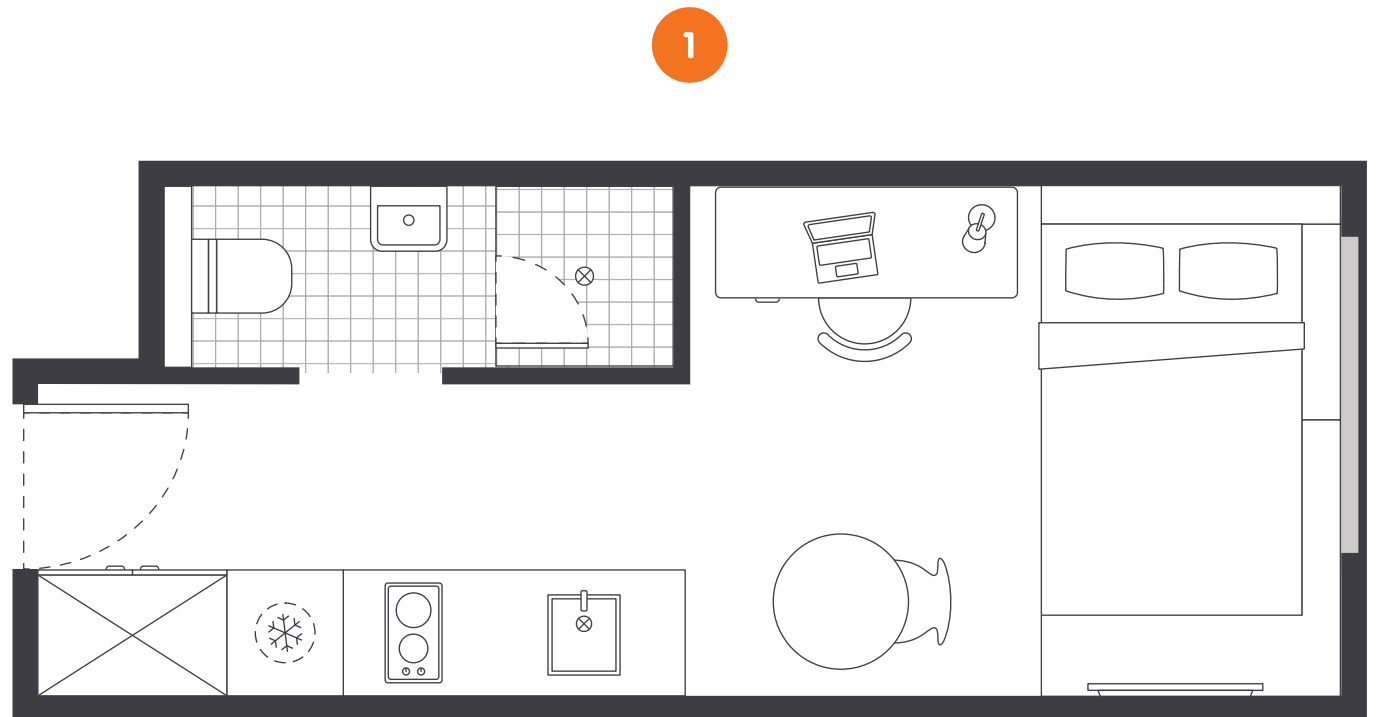

INSIDE THE STUDIO

All images are illustrative only and indicative of Iglu's finishes and features.

FEATURES AND INCLUSIONS

PRIVATE STUDIO APARTMENT

- › Secure swipe card
- › Double bed with under-bed storage
- › Ensuite bathroom
- › Air-conditioning / heating
- › Wall mounted television with Apple TV
- › Study desk, lamp, table and chairs
- › Pinboard and bookshelf
- › Built-in wardrobe and full length mirror
- › Kitchenette with microwave, cooktop, refrigerator, kettle, toaster and iron

ONE HANDY ALL-INCLUSIVE FEE

Your weekly rent includes all of this plus your water, electricity, access to 24/7 onsite support and lots of cool events.

IGLU SUMMER HILL

STUDIO APARTMENTS

MATTRESS SIZE

- › Double bed: 137 x 187 cm

STUDIO LAYOUT 01

- › Located on ground floor to level 3
- › Approx. 18m²

★ Premium studios are located on levels 2 to 3, offering a better view.

Room allocations are based on availability.

All floorplans are illustrative only and indicative of Iglu's finishes and features.

Key

IGLU SUMMER HILL

STUDIO APARTMENTS

MATTRESS SIZE

- › Double bed: 137 x 187 cm

STUDIO LAYOUT 02

- › Located on levels 2 to 3
- › Approx. 20m²

Premium studios are located on levels 2 to 3, offering a better view.