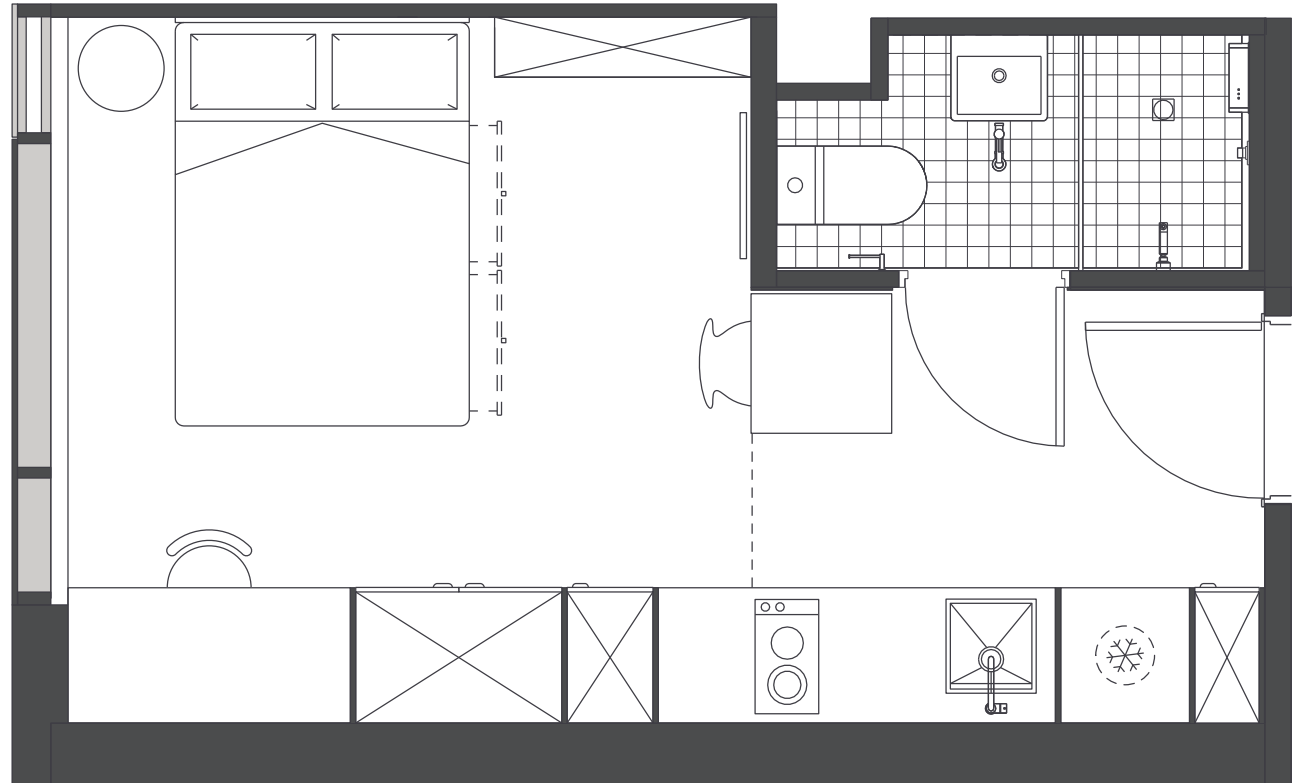

- › Each studio has a private ensuite bathroom and air-conditioning
- › Features well-appointed kitchenette with eating area for self-catering
- › Unlimited high-speed wi-fi is included and available throughout

INSIDE THE STUDIO

All images are illustrative only and indicative of Iglu's finishes and features.

FEATURES AND INCLUSIONS

PRIVATE STUDIO APARTMENT

- › Secure swipe card
- › Double bed with under-bed storage
- › Ensuite bathroom
- › Air-conditioning / heating
- › Wall mounted television with Apple TV
- › Study desk, lamp, table and chairs
- › Pinboard and bookshelf
- › Built-in wardrobe and full length mirror
- › Kitchenette with microwave, cooktop, refrigerator, kettle and toaster
- › Acoustically designed louvre windows

ENSUITE BATHROOM

- › Shower
- › Toilet
- › Basin
- › Mirror
- › Towel rail
- › Exhaust fan
- › Storage cabinet and shelving

 Accessible apartments available

ONE HANDY ALL-INCLUSIVE FEE

Your weekly rent includes all of this plus your water, electricity, access to 24/7 onsite support and lots of cool events.

IGLU SOUTH YARRA

STANDARD STUDIO APARTMENTS

MATTRESS SIZE

- › Double bed: 137 x 187 cm

STUDIO LAYOUT

- › Located on levels 10 to 21
- › Approx. 19m²

Room allocations are based on availability.

All floorplans are illustrative only and indicative of Iglu's finishes and features.