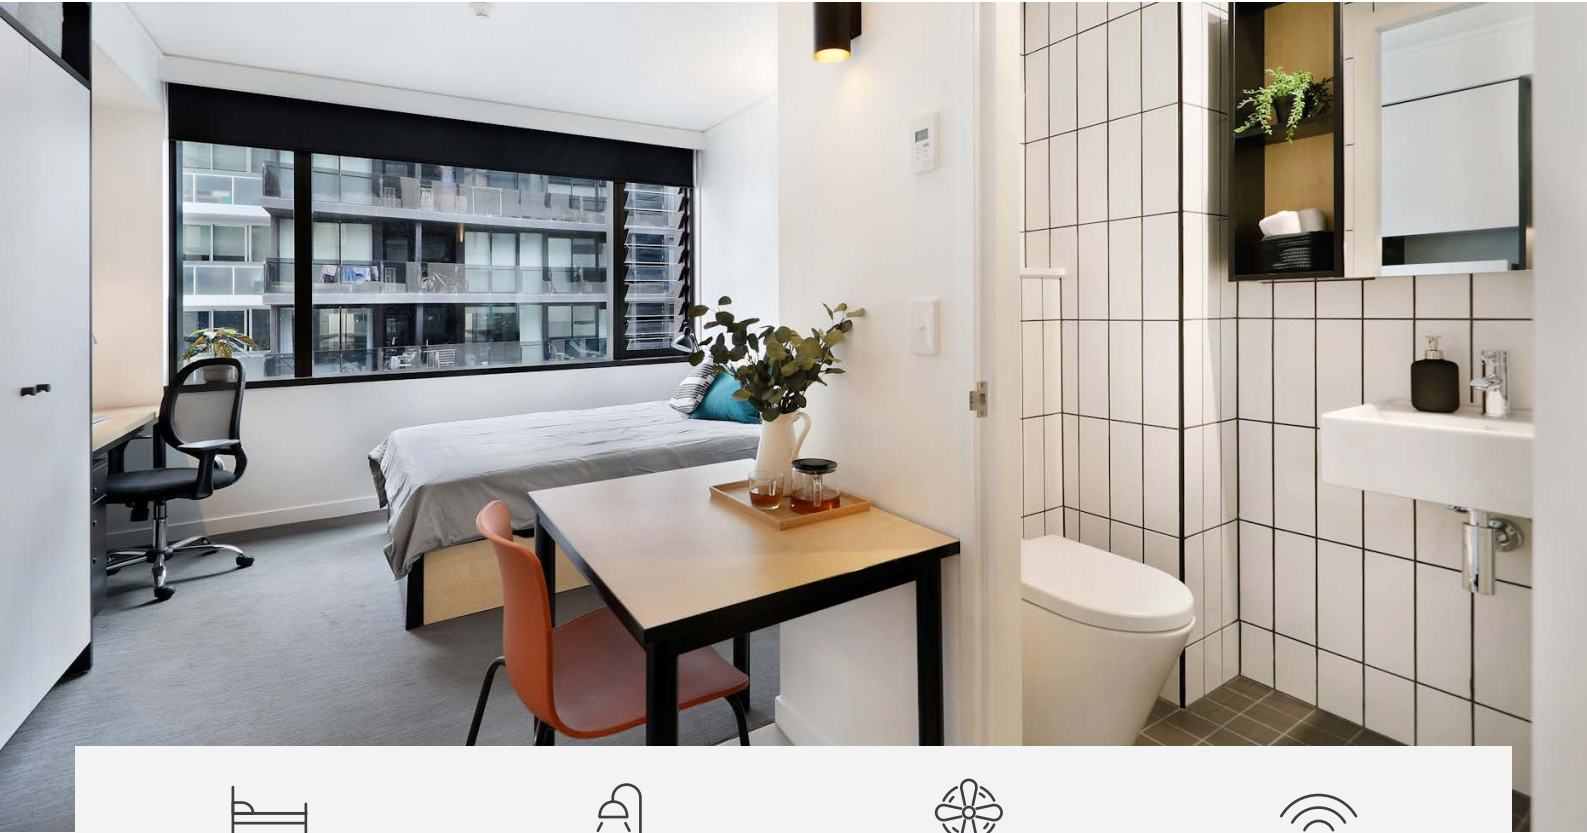

IGLU SOUTH YARRA

STANDARD STUDIO APARTMENTS

Sleeps 1

Private bathroom

Air conditioning

Unlimited wi-fi

Our studios are designed to maximise a shared student living experience, with everything you need for eating, sleeping and studying.

- › Each studio has a private ensuite bathroom and air-conditioning
- › Features well-appointed kitchenette with eating area for self-catering
- › Unlimited high-speed wi-fi is included and available throughout

INSIDE THE STUDIO

All images are illustrative only and indicative of Iglu's finishes and features.

FEATURES AND INCLUSIONS

PRIVATE STUDIO APARTMENT

- › Secure swipe card
- › Double bed with under-bed storage
- › Ensuite bathroom
- › Air-conditioning / heating
- › Wall mounted television with Apple TV
- › Study desk, lamp, table and chairs
- › Pinboard and bookshelf
- › Built-in wardrobe and full length mirror
- › Kitchenette with microwave, cooktop, refrigerator, kettle and toaster
- › Acoustically designed louvre windows

ENSUITE BATHROOM

- › Shower
- › Toilet
- › Basin
- › Mirror
- › Towel rail
- › Exhaust fan
- › Storage cabinet and shelving

 Accessible apartments available

ONE HANDY ALL-INCLUSIVE FEE

Your weekly rent includes all of this plus your water, electricity, access to 24/7 onsite support and lots of cool events.