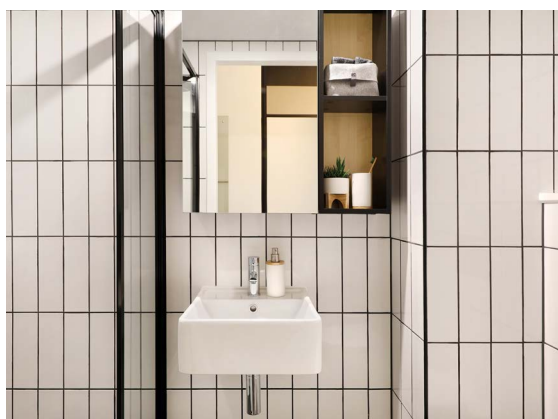

IGLU SOUTH YARRA

STANDARD STUDIO APARTMENTS

Sleeps 1

Private bathroom

Air conditioning

Unlimited wi-fi

Our studios are designed to maximise a shared student living experience, with everything you need for eating, sleeping and studying.

- › Each studio has a private ensuite bathroom and air-conditioning
- › Features well-appointed kitchenette with eating area for self-catering
- › Unlimited high-speed wi-fi is included and available throughout

INSIDE THE STUDIO

All images are illustrative only and indicative of Iglu's finishes and features.

FEATURES AND INCLUSIONS

PRIVATE STUDIO APARTMENT

- › Secure swipe card
- › Double bed with under-bed storage
- › Ensuite bathroom
- › Air-conditioning / heating
- › Wall mounted television with Apple TV
- › Study desk, lamp, table and chairs
- › Pinboard and bookshelf
- › Built-in wardrobe and full length mirror
- › Kitchenette with microwave, cooktop, refrigerator, kettle and toaster
- › Acoustically designed louvre windows

ENSUITE BATHROOM

- › Shower
- › Toilet
- › Basin
- › Mirror
- › Towel rail
- › Exhaust fan
- › Storage cabinet and shelving

 Accessible apartments available

ONE HANDY ALL-INCLUSIVE FEE

Your weekly rent includes all of this plus your water, electricity, access to 24/7 onsite support and lots of cool events.