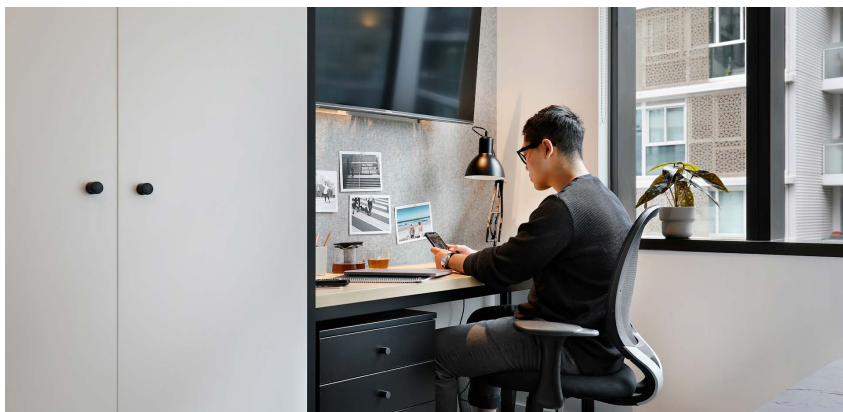

- › Each studio has a private ensuite bathroom and air-conditioning
- › Features well-appointed kitchenette with eating area for self-catering
- › Unlimited high-speed wi-fi is included and available throughout

INSIDE THE STUDIO

All images are illustrative only and indicative of Iglu's finishes and features.

FEATURES AND INCLUSIONS

PRIVATE STUDIO APARTMENT

- › Secure swipe card
- › Double bed with under-bed storage
- › Ensuite bathroom
- › Air-conditioning / heating
- › Wall mounted television with Apple TV
- › Study desk, lamp, table and chairs
- › Pinboard and bookshelf
- › Built-in wardrobe and full length mirror
- › Kitchenette with microwave, cooktop, refrigerator, kettle and toaster
- › Acoustically designed louvre windows