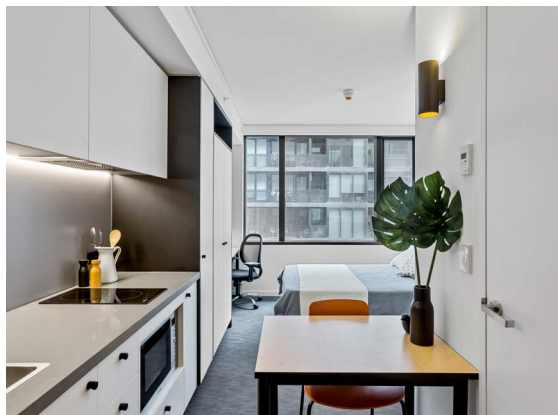

- › Each studio has a private ensuite bathroom and air-conditioning
- › Features well-appointed kitchenette with eating area for self-catering
- › Unlimited high-speed wi-fi is included and available throughout

INSIDE THE STUDIO

All images are illustrative only and indicative of Iglu's finishes and features.

FEATURES AND INCLUSIONS

PRIVATE STUDIO APARTMENT

- › Secure swipe card
- › Double bed with under-bed storage
- › Ensuite bathroom
- › Air-conditioning / heating
- › Wall mounted television with Apple TV
- › Study desk, lamp, table and chairs
- › Pinboard and bookshelf
- › Built-in wardrobe and full length mirror
- › Kitchenette with microwave, cooktop, refrigerator, kettle and toaster
- › Acoustically designed louvre windows