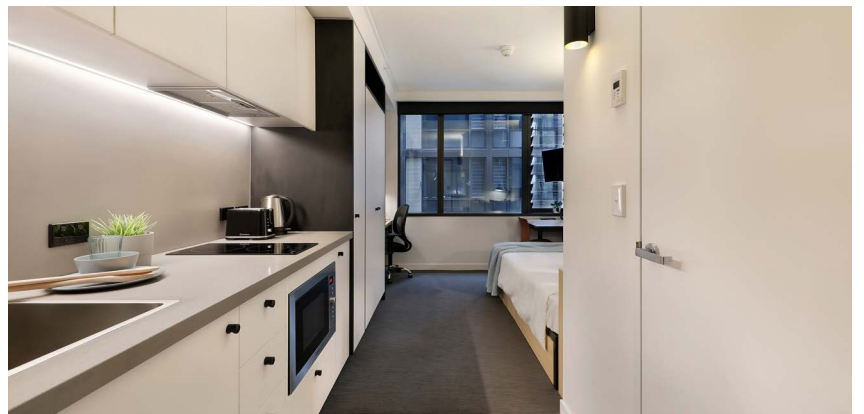

## SINGLE STUDIO APARTMENTS

Sleeps 1

Private bathroom

Air conditioning

Unlimited wi-fi

Our studios are designed to maximise a shared student living experience, with everything you need for eating, sleeping and studying.

- › Each studio has a private ensuite bathroom and air-conditioning
- › Features well-appointed kitchenette with eating area for self-catering
- › Unlimited high-speed wi-fi is included and available throughout

### PRIVATE STUDIO APARTMENT

- › Secure swipe card
- › King single bed with under-bed storage
- › Ensuite bathroom
- › Air-conditioning / heating
- › HD television with Apple TV
- › Study desk, lamp, table and chairs
- › Pinboard and bookshelf
- › Built-in wardrobe and full length mirror
- › Kitchenette with microwave, cooktop, refrigerator, kettle and toaster
- › Acoustically designed louvre windows