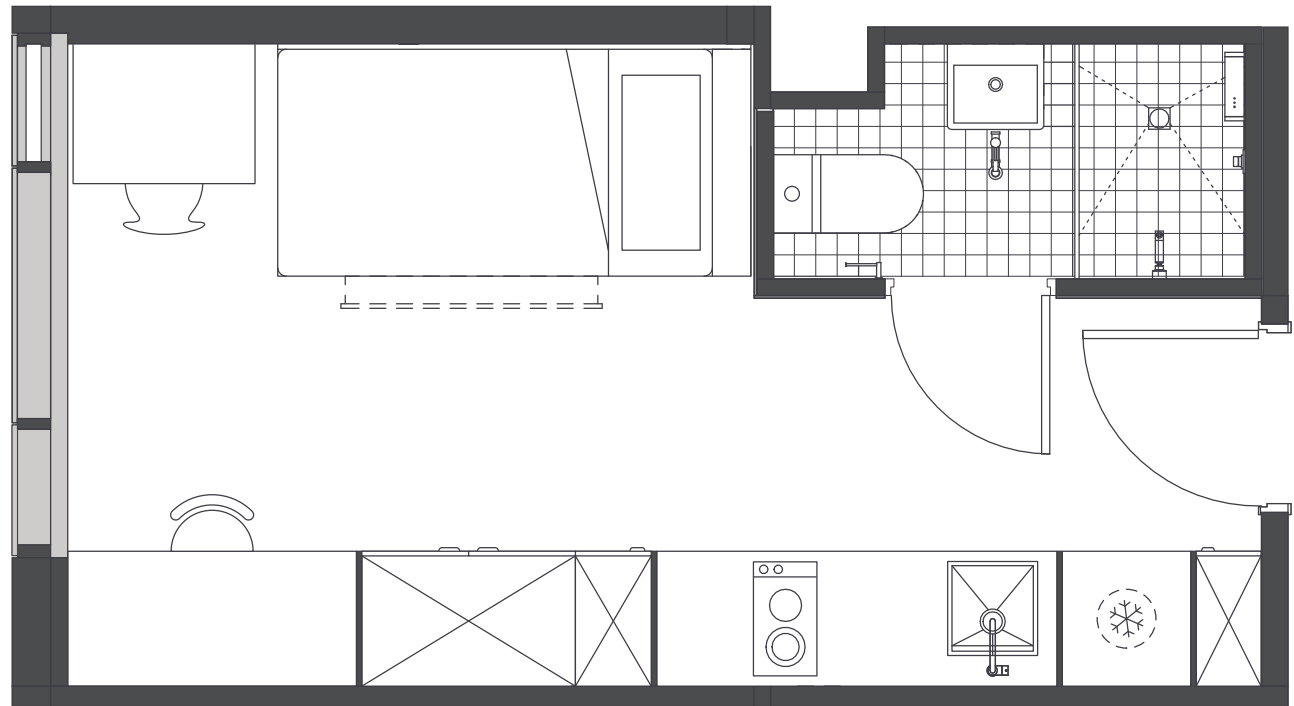

#### MATTRESS SIZE

- › King single bed: 106 x 203 cm

#### STUDIO LAYOUT

- › Located on levels 10 to 21
- › Approx. 17m<sup>2</sup>

Room allocations are based on availability.

All floorplans are illustrative only and indicative of Iglu's finishes and features.