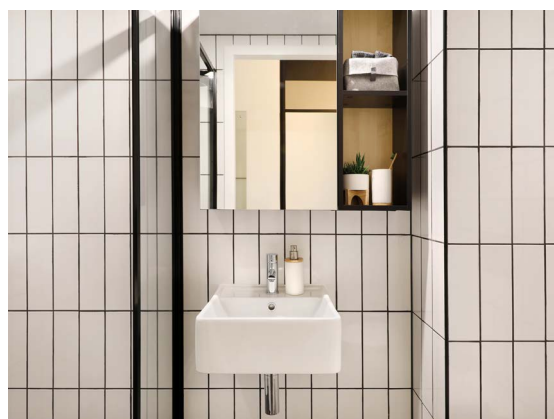

INSIDE THE STUDIO

All images are illustrative only and indicative of Iglu's finishes and features.

FEATURES AND INCLUSIONS

PRIVATE STUDIO APARTMENT

- › Secure swipe card
- › King single bed with under-bed storage
- › Ensuite bathroom
- › Air-conditioning / heating
- › HD television with Apple TV
- › Study desk, lamp, table and chairs
- › Pinboard and bookshelf
- › Built-in wardrobe and full length mirror
- › Kitchenette with microwave, cooktop, refrigerator, kettle and toaster
- › Acoustically designed louvre windows

ENSUITE BATHROOM

- › Shower
- › Toilet
- › Basin
- › Mirror
- › Towel rail
- › Exhaust fan
- › Storage cabinet and shelving

Accessible apartments available

ONE HANDY ALL-INCLUSIVE FEE

Your weekly rent includes all of this plus your water, electricity, access to 24/7 onsite support and lots of cool events.