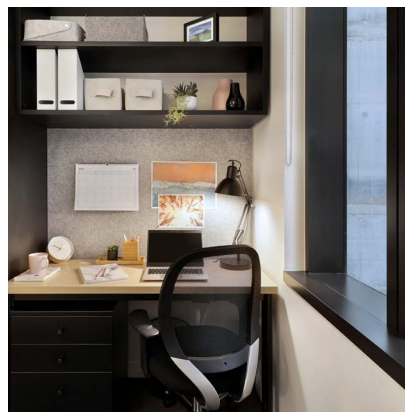

## SINGLE STUDIO APARTMENTS

Sleeps 1

Private bathroom

Air conditioning

Unlimited wi-fi

Our studios are designed to maximise a shared student living experience, with everything you need for eating, sleeping and studying.

- › Each studio has a private ensuite bathroom and air-conditioning
- › Features well-appointed kitchenette with eating area for self-catering
- › Unlimited high-speed wi-fi is included and available throughout

### PRIVATE STUDIO APARTMENT

- › Secure swipe card
- › King single bed with under-bed storage
- › Ensuite bathroom
- › Air-conditioning / heating
- › HD television with Apple TV
- › Study desk, lamp, table and chairs
- › Pinboard and bookshelf
- › Built-in wardrobe and full length mirror
- › Kitchenette with microwave, cooktop, refrigerator, kettle and toaster
- › Acoustically designed louvre windows