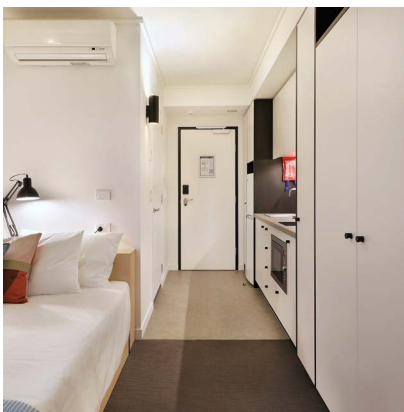

## SINGLE STUDIO APARTMENTS

Sleeps 1

Private bathroom

Air conditioning

Unlimited wi-fi

Our studios are designed to maximise a shared student living experience, with everything you need for eating, sleeping and studying.

- › Each studio has a private ensuite bathroom and air-conditioning
- › Features well-appointed kitchenette with eating area for self-catering
- › Unlimited high-speed wi-fi is included and available throughout

### PRIVATE STUDIO APARTMENT

- › Secure swipe card
- › King single bed with under-bed storage
- › Ensuite bathroom
- › Air-conditioning / heating
- › HD television with Apple TV
- › Study desk, lamp, table and chairs
- › Pinboard and bookshelf
- › Built-in wardrobe and full length mirror
- › Kitchenette with microwave, cooktop, refrigerator, kettle and toaster
- › Acoustically designed louvre windows