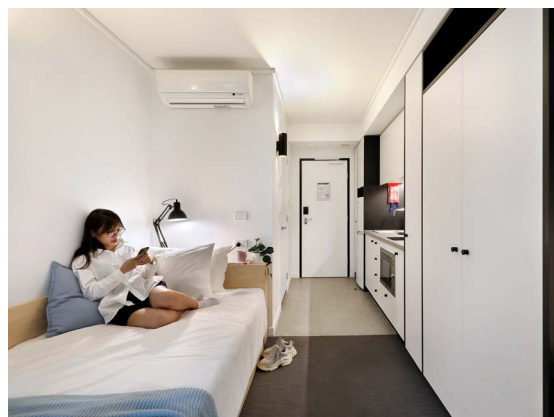

INSIDE THE STUDIO

All images are illustrative only and indicative of Iglu's finishes and features.

FEATURES AND INCLUSIONS

PRIVATE STUDIO APARTMENT

- › Secure swipe card
- › King single bed with under-bed storage
- › Ensuite bathroom
- › Air-conditioning / heating
- › HD television with Apple TV
- › Study desk, lamp, table and chairs
- › Pinboard and bookshelf
- › Built-in wardrobe and full length mirror
- › Kitchenette with microwave, cooktop, refrigerator, kettle and toaster
- › Acoustically designed louvre windows

ENSUITE BATHROOM

- › Shower
- › Toilet
- › Basin
- › Mirror
- › Towel rail
- › Exhaust fan
- › Storage cabinet and shelving

Accessible apartments available

ONE HANDY ALL-INCLUSIVE FEE

Your weekly rent includes all of this plus your water, electricity, access to 24/7 onsite support and lots of cool events.