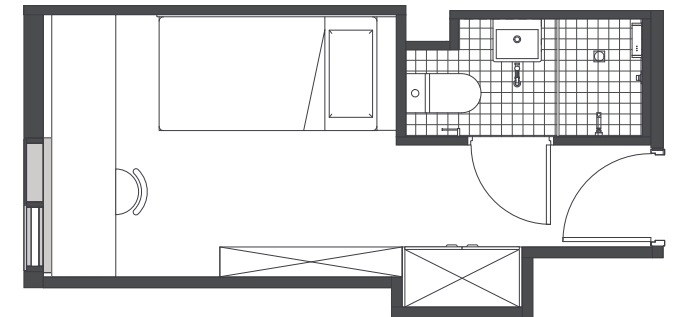

PRIVATE BEDROOM

- › Secure swipe card
- › Air-conditioning / heating
- › King single bed with built-in storage
- › Private ensuite bathroom
- › Study desk, chair, lamp and pinboard
- › Bookshelf and storage
- › Built-in wardrobe and full length mirror

ONE HANDY ALL-INCLUSIVE FEE

Your weekly rent includes all of this plus your water, electricity, access to 24/7 onsite support and lots of cool events.

IGLU SOUTH YARRA

SHARE APARTMENTS

MATTRESS SIZE

- › King single bed: 106 x 203 cm

SHARE KITCHEN & DINING AREA

- › Approx. 20m²

BEDROOM LAYOUT 01

- › Day bed layout
- › Approx. 14.5m²

BEDROOM LAYOUT 02

- › Wall bed layout
- › Approx. 14.5m²

★ Premium rooms are external facing, offering more natural light and views.

Room allocations are based on availability.

All floorplans are illustrative only and indicative of Iglu's finishes and features.

SHARED SPACE

1

2

Key

- ❄ Refrigerator unit
- ☒ Shelving / storage
- Window / glass