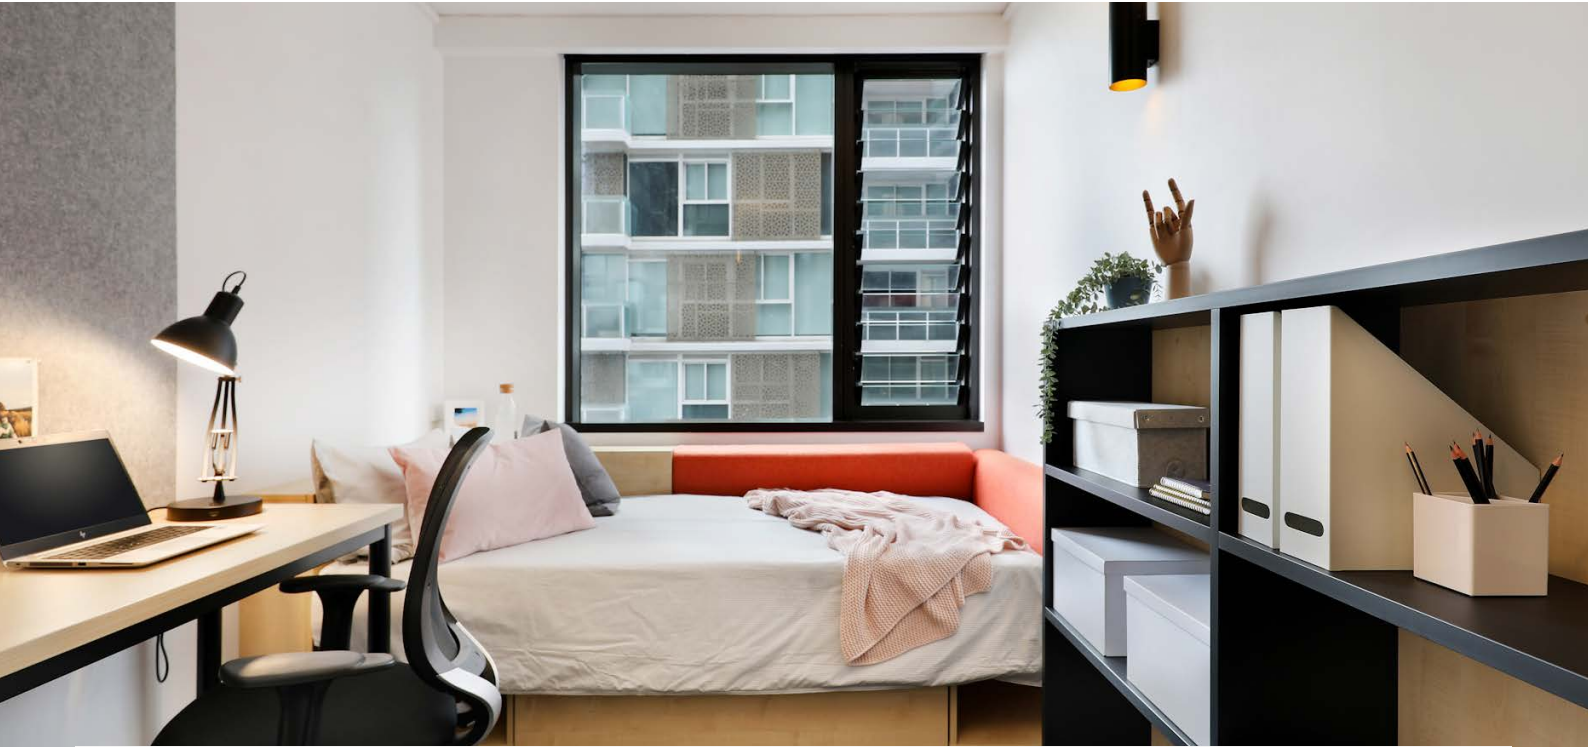

IGLU SOUTH YARRA

SHARE APARTMENTS

5-6 bedrooms

Private bathroom

Air conditioning

Unlimited wi-fi

Live in one of Melbourne's hottest precincts in a share student apartment. It's a great way to make new friends.

Sound cool?