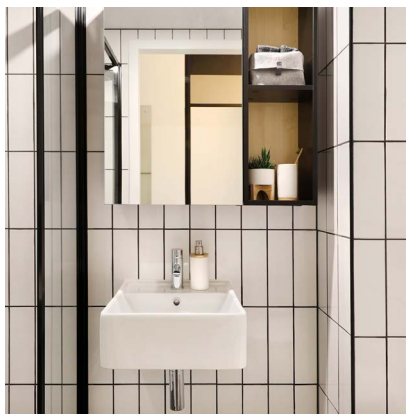

Sound cool?

- › Each bedroom has an ensuite bathroom and air-conditioning
- › Apartments feature a large kitchen, lounge and dining area
- › Unlimited high-speed wi-fi is included and available throughout

INSIDE THE APARTMENT

All images are illustrative only and indicative of Iglu's finishes and features.

FEATURES AND INCLUSIONS

Choose a 5 or 6 bedroom share apartment at Iglu South Yarra:

SHARED SPACE

- › HD television with Apple TV
- › Air-conditioning / heating
- › Lounge area with couch, coffee table and ottomans
- › Dining table and chairs
- › Fully equipped kitchen with:
 - oven, microwave, cooktop
 - refrigerator and freezer
 - kettle and toaster

PRIVATE BEDROOM

- › Secure swipe card
- › Air-conditioning / heating
- › King single bed with built-in storage
- › Private ensuite bathroom
- › Study desk, chair, lamp and pinboard
- › Bookshelf and storage
- › Built-in wardrobe and full length mirror

ENSUITE BATHROOM

- › Shower
- › Toilet
- › Basin
- › Mirror
- › Towel rail
- › Exhaust fan
- › Storage cabinet and shelving

♿ Accessible apartments available

Standard and Premium bedrooms are available. Premium rooms are external facing, offering more natural light and views.