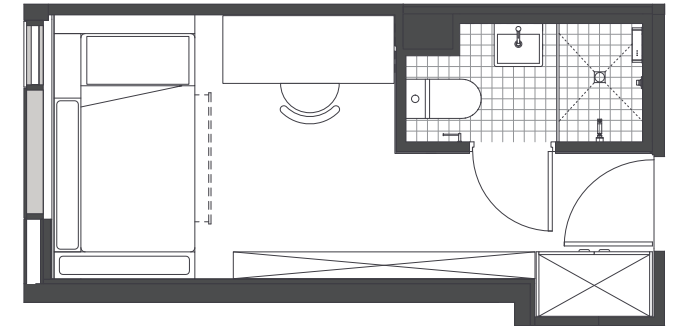

PRIVATE BEDROOM

- › Secure swipe card
- › Air-conditioning / heating
- › King single bed with built-in storage
- › Private ensuite bathroom
- › Study desk, chair, lamp and pinboard
- › Bookshelf and storage
- › Built-in wardrobe and full length mirror

ONE HANDY ALL-INCLUSIVE FEE

Your weekly rent includes all of this plus your water, electricity, access to 24/7 onsite support and lots of cool events.

IGLU SOUTH YARRA

SHARE APARTMENTS

MATTRESS SIZE

- › King single bed: 106 x 203 cm

SHARE KITCHEN & DINING AREA

- › Approx. 20m²

BEDROOM LAYOUT 01

- › Day bed layout
- › Approx. 14.5m²

BEDROOM LAYOUT 02

- › Wall bed layout
- › Approx. 14.5m²

★ Premium rooms are external facing, offering more natural light and views.

Room allocations are based on availability.

All floorplans are illustrative only and indicative of Iglu's finishes and features.

SHARED SPACE

1

2

Key

- ❄ Refrigerator unit
- ☒ Shelving / storage
- Window / glass