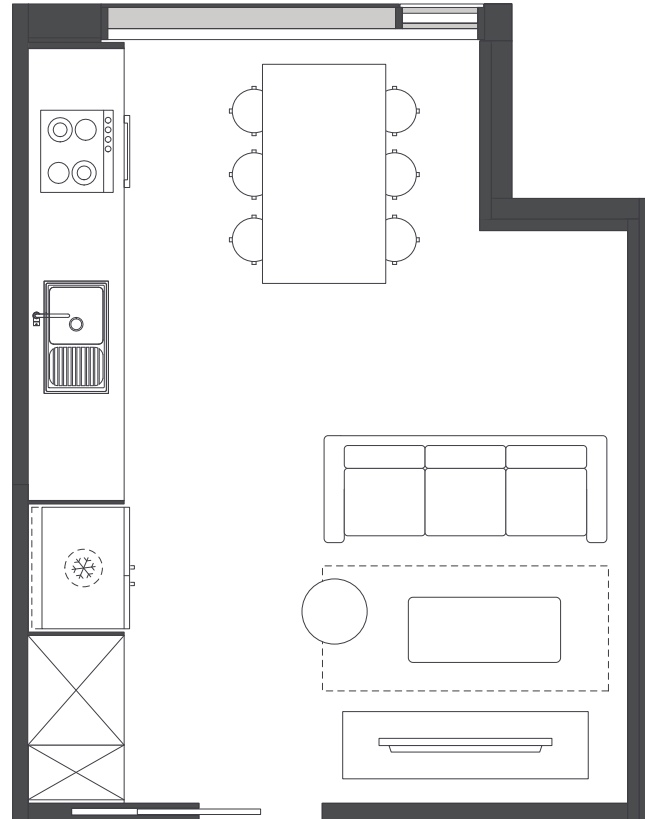

PRIVATE BEDROOM

- › Secure swipe card
- › Air-conditioning / heating
- › King single bed with built-in storage
- › Private ensuite bathroom
- › Study desk, chair, lamp and pinboard
- › Bookshelf and storage
- › Built-in wardrobe and full length mirror

ONE HANDY ALL-INCLUSIVE FEE

Your weekly rent includes all of this plus your water, electricity, access to 24/7 onsite support and lots of cool events.

IGLU SOUTH YARRA

SHARE APARTMENTS

MATTRESS SIZE

- › King single bed: 106 x 203 cm

SHARE KITCHEN & DINING AREA

- › Approx. 20m²

BEDROOM LAYOUT 01

- › Day bed layout
- › Approx. 14.5m²

BEDROOM LAYOUT 02

- › Wall bed layout
- › Approx. 14.5m²

★ Premium rooms are external facing, offering more natural light and views.

Room allocations are based on availability.

All floorplans are illustrative only and indicative of Iglu's finishes and features.

SHARED SPACE

1

2

Key

- ❄ Refrigerator unit
- ☒ Shelving / storage
- Window / glass