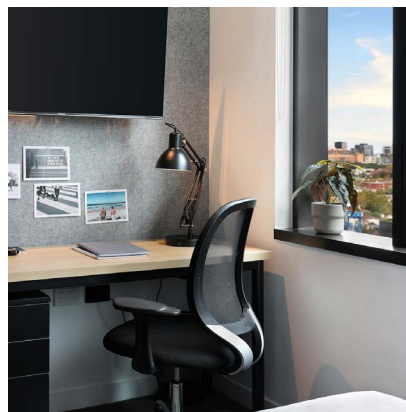

- › Each studio has a private ensuite bathroom and air-conditioning
- › Features well-appointed kitchenette with eating area for self-catering
- › Unlimited high-speed wi-fi is included and available throughout

INSIDE THE STUDIO

All images are illustrative only and indicative of Iglu's finishes and features.

FEATURES AND INCLUSIONS

PRIVATE STUDIO APARTMENT

- › Secure swipe card
- › Double bed with under-bed storage
- › Ensuite bathroom
- › Air-conditioning / heating
- › Wall mounted television with Apple TV
- › Study desk, lamp, table and chairs
- › Pinboard and bookshelf
- › Built-in wardrobe and full length mirror
- › Kitchenette with microwave, cooktop, refrigerator, kettle and toaster
- › Acoustically designed louvre windows