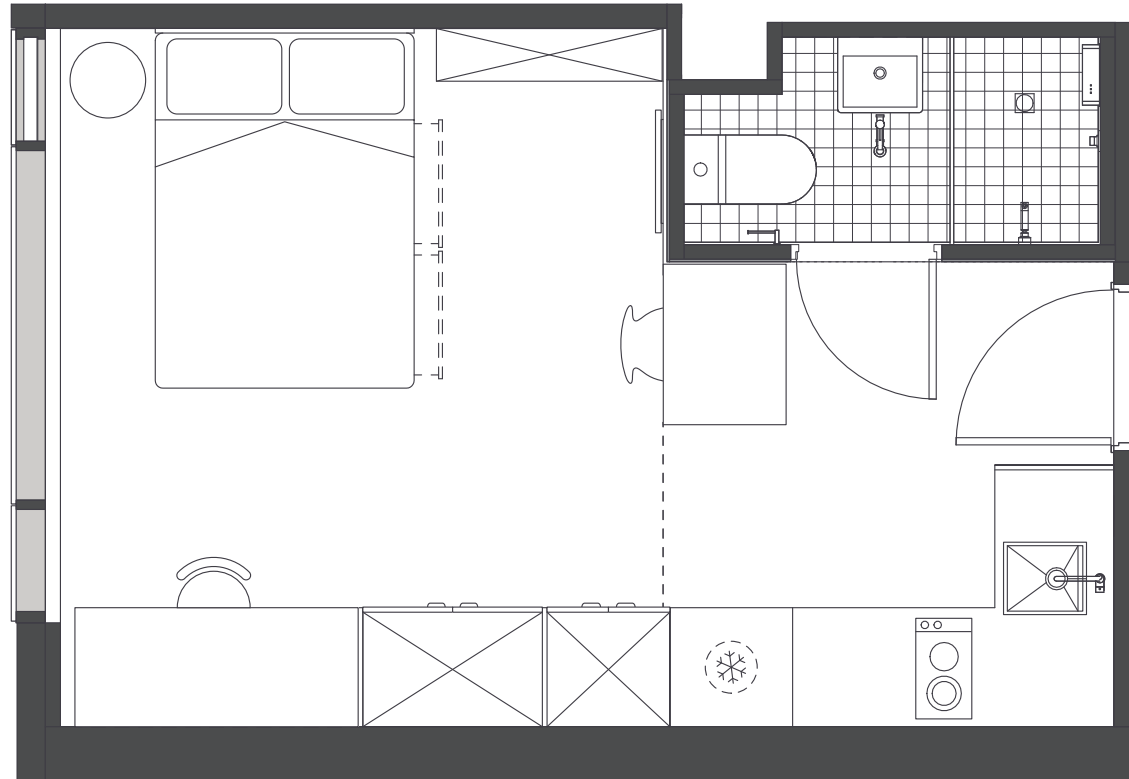

MATTRESS SIZE

- › Double bed: 137 x 187 cm

STUDIO LAYOUT 01

- › Located on levels 2 to 9
- › Approx. 25.5m²

1

Room allocations are based on availability.

All floorplans are illustrative only and indicative of Iglu's finishes and features.

Key

Refrigerator unit

Shelving / storage

Window / glass

IGLU SOUTH YARRA

PREMIUM STUDIO APARTMENTS

MATTRESS SIZE

- › Double bed: 137 x 187 cm

STUDIO LAYOUT 02

- › Located on levels 16 to 21 (with views)
- › Approx. 20m²

2

Room allocations are based on availability.

All floorplans are illustrative only and indicative of Iglu's finishes and features.