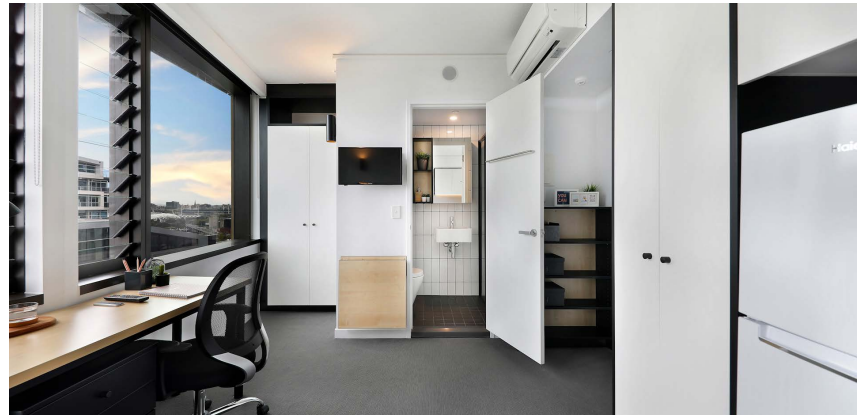

- › Each studio has a private ensuite bathroom and air-conditioning
- › Features well-appointed kitchenette with eating area for self-catering
- › Unlimited high-speed wi-fi is included and available throughout

INSIDE THE STUDIO

All images are illustrative only and indicative of Iglu's finishes and features.

FEATURES AND INCLUSIONS

PRIVATE STUDIO APARTMENT

- › Secure swipe card
- › Double bed with under-bed storage
- › Ensuite bathroom
- › Air-conditioning / heating
- › Wall mounted television with Apple TV
- › Study desk, lamp, table and chairs
- › Pinboard and bookshelf
- › Built-in wardrobe and full length mirror
- › Kitchenette with microwave, cooktop, refrigerator, kettle and toaster
- › Acoustically designed louvre windows

ENSUITE BATHROOM

- › Shower
- › Toilet
- › Basin
- › Mirror
- › Towel rail
- › Exhaust fan
- › Storage cabinet and shelving

* A limited number of couple-share premium studios are available. Additional fees apply.