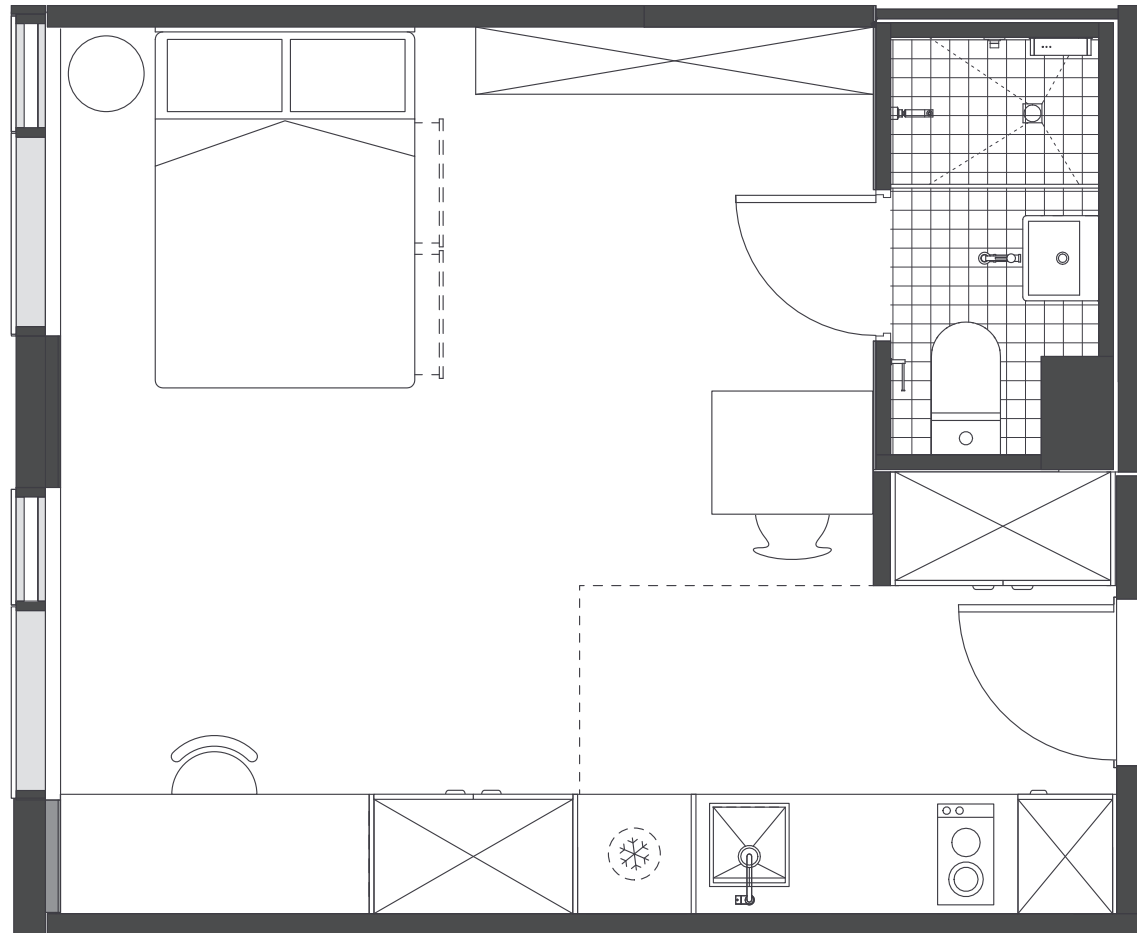

INSIDE THE STUDIO

All images are illustrative only and indicative of Iglu's finishes and features.

FEATURES AND INCLUSIONS

PRIVATE STUDIO APARTMENT

- › Secure swipe card
- › Double bed with under-bed storage
- › Ensuite bathroom
- › Air-conditioning / heating
- › Wall mounted television with Apple TV
- › Study desk, lamp, table and chairs
- › Pinboard and bookshelf
- › Built-in wardrobe and full length mirror
- › Kitchenette with microwave, cooktop, refrigerator, kettle and toaster
- › Acoustically designed louvre windows

MATTRESS SIZE

- › Double bed: 137 x 187 cm

STUDIO LAYOUT 01

- › Located on levels 2 to 9
- › Approx. 25.5m²

1

Room allocations are based on availability.

All floorplans are illustrative only and indicative of Iglu's finishes and features.

Key

Refrigerator unit

Shelving / storage

Window / glass

IGLU SOUTH YARRA

PREMIUM STUDIO APARTMENTS

MATTRESS SIZE

- › Double bed: 137 x 187 cm

STUDIO LAYOUT 02

- › Located on levels 16 to 21 (with views)
- › Approx. 20m²

2

Room allocations are based on availability.

All floorplans are illustrative only and indicative of Iglu's finishes and features.