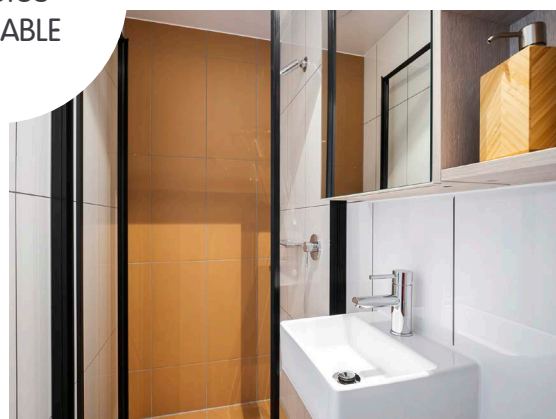

FEATURES AND INCLUSIONS

PRIVATE STUDIO APARTMENT

- › Secure swipe card
- › Double bed with under-bed storage
- › Ensuite bathroom
- › Air-conditioning / heating
- › HD television
- › Study desk, lamp, table and chairs
- › Pinboard and bookshelf
- › Built-in wardrobe and full length mirror
- › Kitchenette with microwave, cooktop, refrigerator, kettle and toaster
- › Louvre windows for fresh air

ENSUITE BATHROOM

- › Shower
- › Toilet
- › Basin
- › Mirror
- › Towel rail
- › Exhaust fan
- › Storage cabinet and shelving

* Supported by the **National Rental Affordability Scheme (NRAS)**, see iglu.com.au/nras-scheme for conditions apply.

♿ Accessible apartments available

ONE HANDY ALL-INCLUSIVE FEE

Your weekly rent includes all of this plus your water, electricity, access to 24/7 onsite support and lots of cool events.