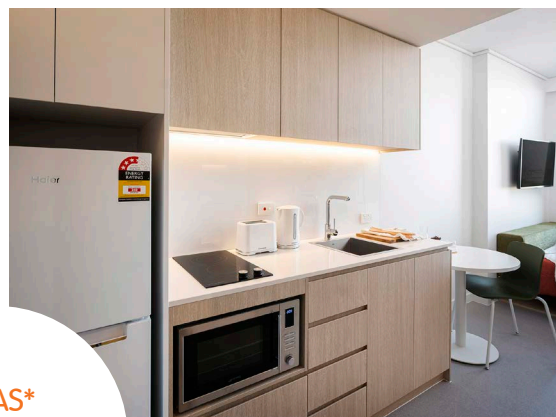

INSIDE THE STUDIO

All images are illustrative only and indicative of Iglu's finishes and features.

NRAS*
STUDIOS
AVAILABLE