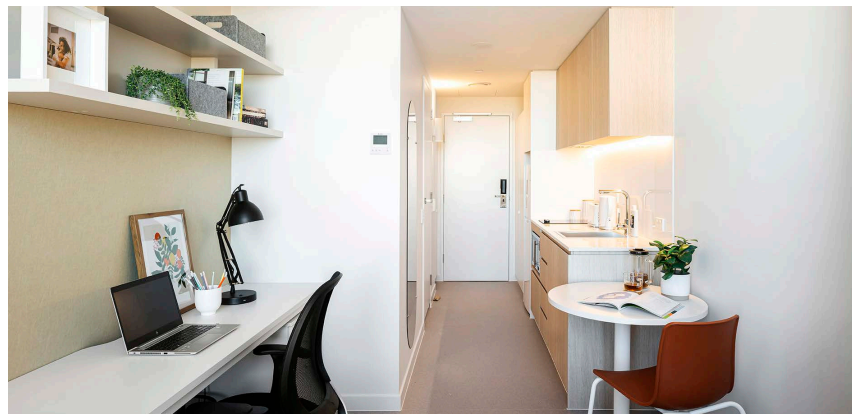

## STANDARD STUDIO APARTMENTS

Sleeps 1

Private bathroom

Air conditioning

Unlimited wi-fi

Live in your own fully furnished studio apartment with private living, study space and friends right next door.

Sound cool right?

- › Each studio has a private ensuite bathroom and air-conditioning
- › Features well-appointed kitchenette with eating area for self-catering
- › Unlimited high-speed wi-fi included and available throughout

### PRIVATE STUDIO APARTMENT

- › Secure swipe card
- › Double bed with under-bed storage
- › Ensuite bathroom
- › Air-conditioning / heating
- › HD television
- › Study desk, lamp, table and chairs
- › Pinboard and bookshelf
- › Built-in wardrobe and full length mirror
- › Kitchenette with microwave, cooktop, refrigerator, kettle and toaster
- › Louvre windows for fresh air