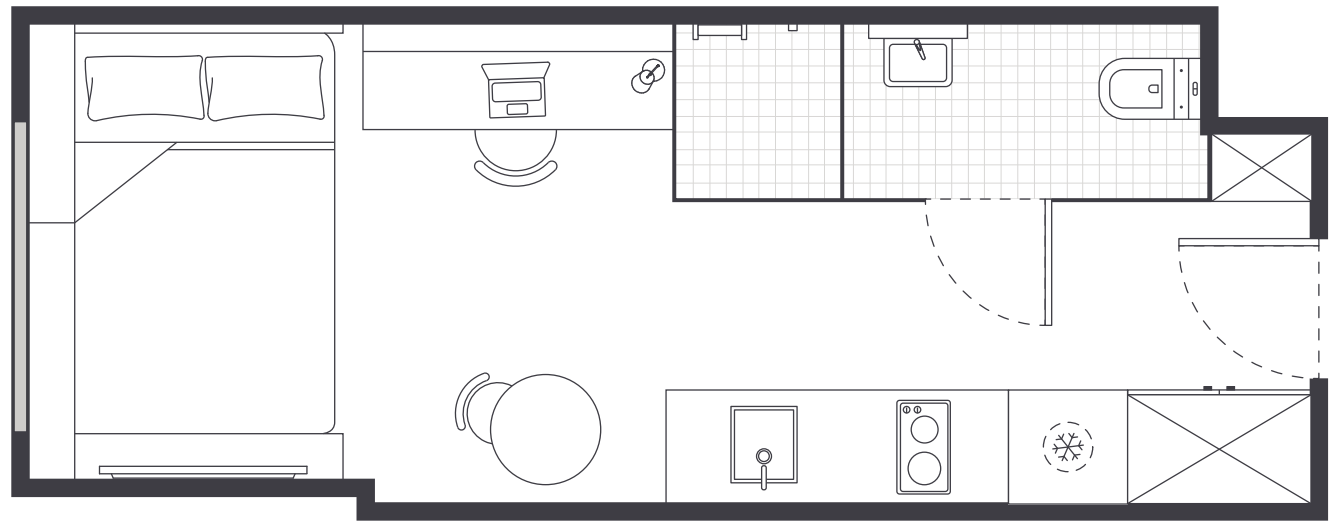

### PRIVATE STUDIO APARTMENT

- › Secure swipe card
- › Double bed with under-bed storage
- › Ensuite bathroom
- › Air-conditioning / heating
- › HD television
- › Study desk, lamp, table and chairs
- › Pinboard and bookshelf
- › Built-in wardrobe and full length mirror
- › Kitchenette with microwave, cooktop, refrigerator, kettle and toaster
- › Louvre windows for fresh air

#### MATTRESS SIZE

- › Double bed: 137 x 187 cm

#### STUDIO LAYOUT

- › Located on levels 2 to 8
- › Street and local views
- › Approx. 19.5m<sup>2</sup>

Room allocations are based on availability.

All floorplans are illustrative only and indicative of Iglu's finishes and features.