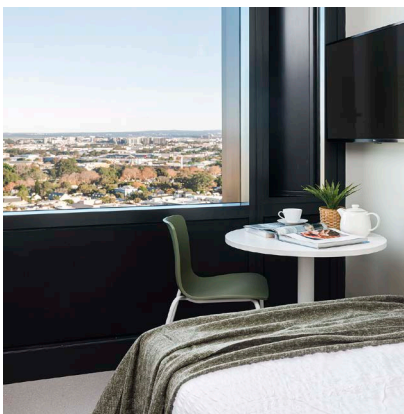

## SINGLE STUDIO APARTMENTS

Sleeps 1

Private bathroom

Air conditioning

Unlimited wi-fi

Our studios are designed to maximise a shared student living experience, with everything you need for eating, sleeping and studying.

- › Each studio has a private ensuite bathroom and air-conditioning
- › Features well-appointed kitchenette with eating area for self-catering
- › Unlimited high-speed wi-fi is included and available throughout

### PRIVATE STUDIO APARTMENT

- › Secure swipe card
- › King single bed with under-bed storage
- › Ensuite bathroom
- › Air-conditioning / heating
- › HD television
- › Study desk, lamp, table and chairs
- › Pinboard and bookshelf
- › Built-in wardrobe and full length mirror
- › Kitchenette with microwave, cooktop, refrigerator, kettle and toaster
- › Louvre windows for fresh air