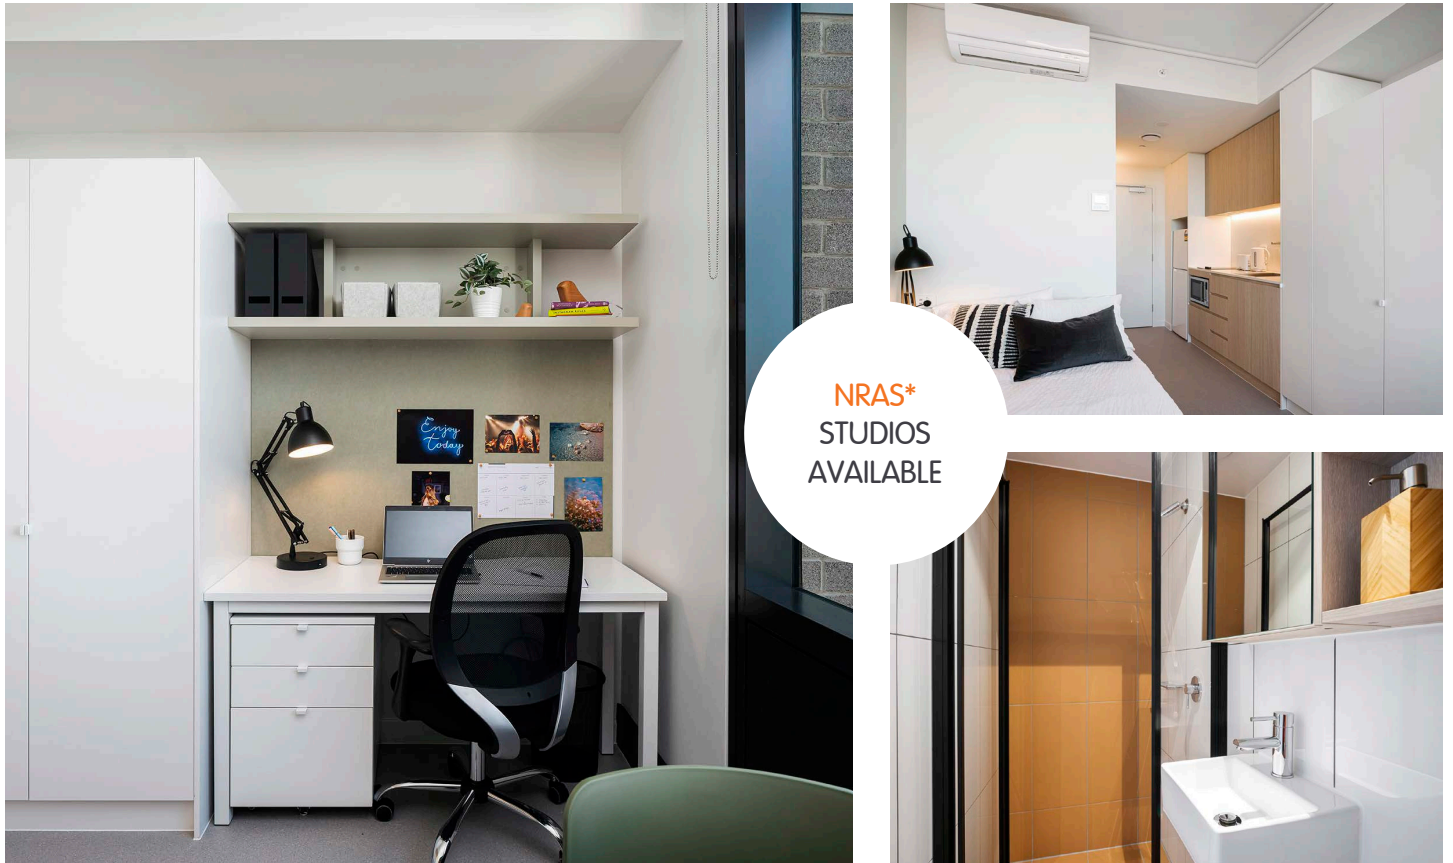

INSIDE THE STUDIO

All images are illustrative only and indicative of Iglu's finishes and features.

FEATURES AND INCLUSIONS

PRIVATE STUDIO APARTMENT

- › Secure swipe card
- › King single bed with under-bed storage
- › Ensuite bathroom
- › Air-conditioning / heating
- › HD television
- › Study desk, lamp, table and chairs
- › Pinboard and bookshelf
- › Built-in wardrobe and full length mirror
- › Kitchenette with microwave, cooktop, refrigerator, kettle and toaster
- › Louvre windows for fresh air

ENSUITE BATHROOM

- › Shower
- › Toilet
- › Basin
- › Mirror
- › Towel rail
- › Exhaust fan
- › Storage cabinet and shelving

* Supported by the **National Rental Affordability Scheme (NRAS)**, see iglu.com.au/nras-scheme for conditions apply.

♿ Accessible apartments available

ONE HANDY ALL-INCLUSIVE FEE

Your weekly rent includes all of this plus your water, electricity, access to 24/7 onsite support and lots of cool events.