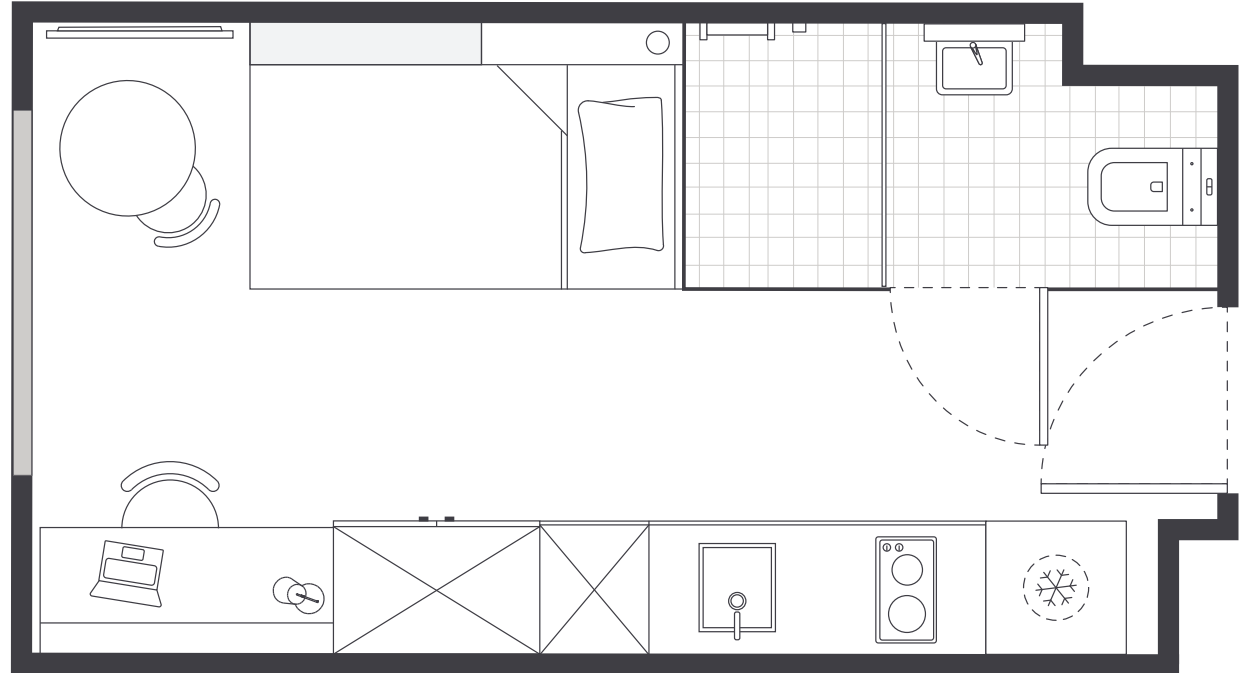

IGLU REDFERN

SINGLE STUDIO APARTMENTS

MATTRESS SIZE

- › King single bed: 106 x 203 cm

STUDIO LAYOUT

- › Located on levels 2 to 17
- › Approx. 17.5m²

Room allocations are based on availability.

All floorplans are illustrative only and indicative of Iglu's finishes and features.

Key

Refrigerator unit

Shelving / storage

Window / glass