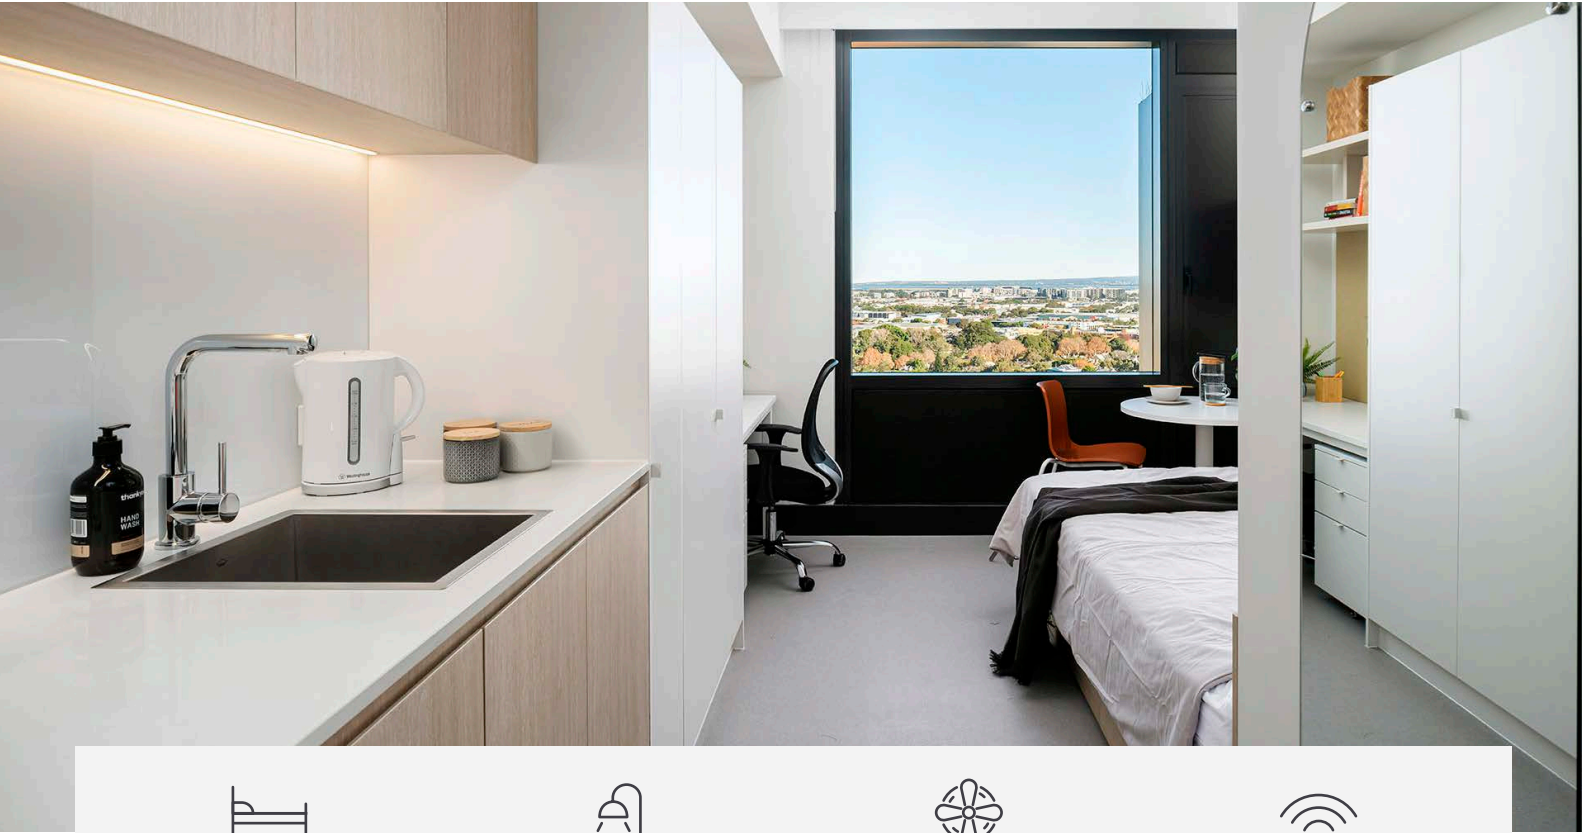

## SINGLE STUDIO APARTMENTS

Sleeps 1

Private bathroom

Air conditioning

Unlimited wi-fi

Our studios are designed to maximise a shared student living experience, with everything you need for eating, sleeping and studying.

- › Each studio has a private ensuite bathroom and air-conditioning
- › Features well-appointed kitchenette with eating area for self-catering
- › Unlimited high-speed wi-fi is included and available throughout

### PRIVATE STUDIO APARTMENT

- › Secure swipe card
- › King single bed with under-bed storage
- › Ensuite bathroom
- › Air-conditioning / heating
- › HD television
- › Study desk, lamp, table and chairs
- › Pinboard and bookshelf
- › Built-in wardrobe and full length mirror
- › Kitchenette with microwave, cooktop, refrigerator, kettle and toaster
- › Louvre windows for fresh air