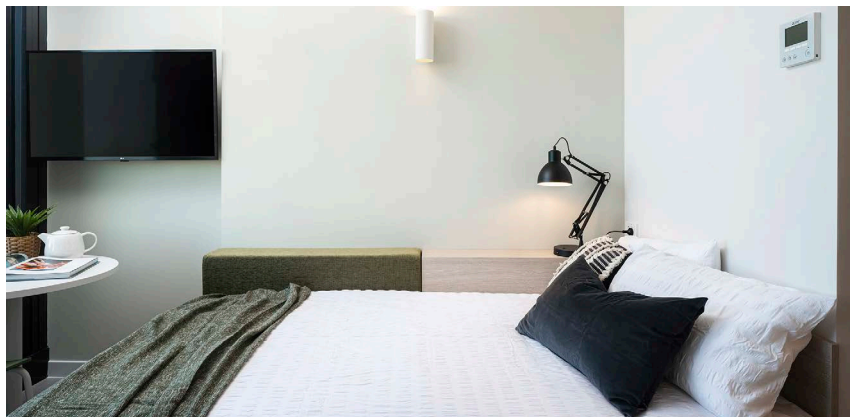

## SINGLE STUDIO APARTMENTS

Sleeps 1

Private bathroom

Air conditioning

Unlimited wi-fi

Our studios are designed to maximise a shared student living experience, with everything you need for eating, sleeping and studying.

- › Each studio has a private ensuite bathroom and air-conditioning
- › Features well-appointed kitchenette with eating area for self-catering
- › Unlimited high-speed wi-fi is included and available throughout

### PRIVATE STUDIO APARTMENT

- › Secure swipe card
- › King single bed with under-bed storage
- › Ensuite bathroom
- › Air-conditioning / heating
- › HD television
- › Study desk, lamp, table and chairs
- › Pinboard and bookshelf
- › Built-in wardrobe and full length mirror
- › Kitchenette with microwave, cooktop, refrigerator, kettle and toaster
- › Louvre windows for fresh air