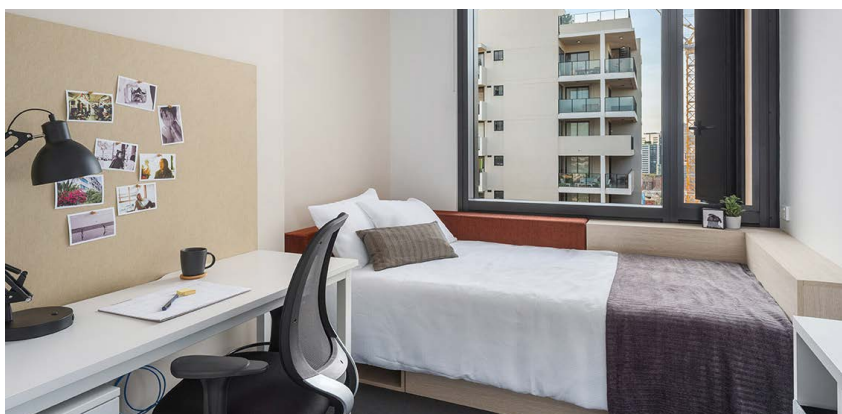

## SHARE APARTMENTS

5-6 bedrooms

Private bathroom

Air conditioning

Unlimited wi-fi

Living in a shared student apartment is a great way to meet people and make new friends. And it's fully furnished!

Pretty cool really.

- › Each bedroom has an ensuite bathroom and air-conditioning
- › Apartments feature a large kitchen, lounge and dining area
- › Unlimited high-speed wi-fi is included and available throughout

## INSIDE THE APARTMENT

All images are illustrative only and indicative of Iglu's finishes and features.

#### PRIVATE BEDROOM

- › Secure swipe card
- › Air-conditioning / heating
- › King single bed with built-in storage
- › Private ensuite bathroom
- › Study desk, chair, lamp and pinboard
- › Bookshelf and storage
- › Built-in wardrobe and full length mirror
- › Louvre windows for fresh air