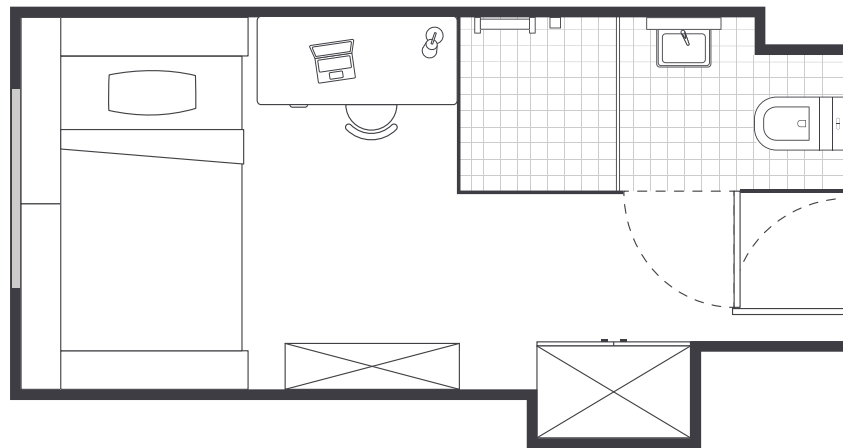

SINGLE BEDROOM

Room allocations are based on availability.

All floorplans are illustrative only and indicative of Iglu's finishes and features.

Key