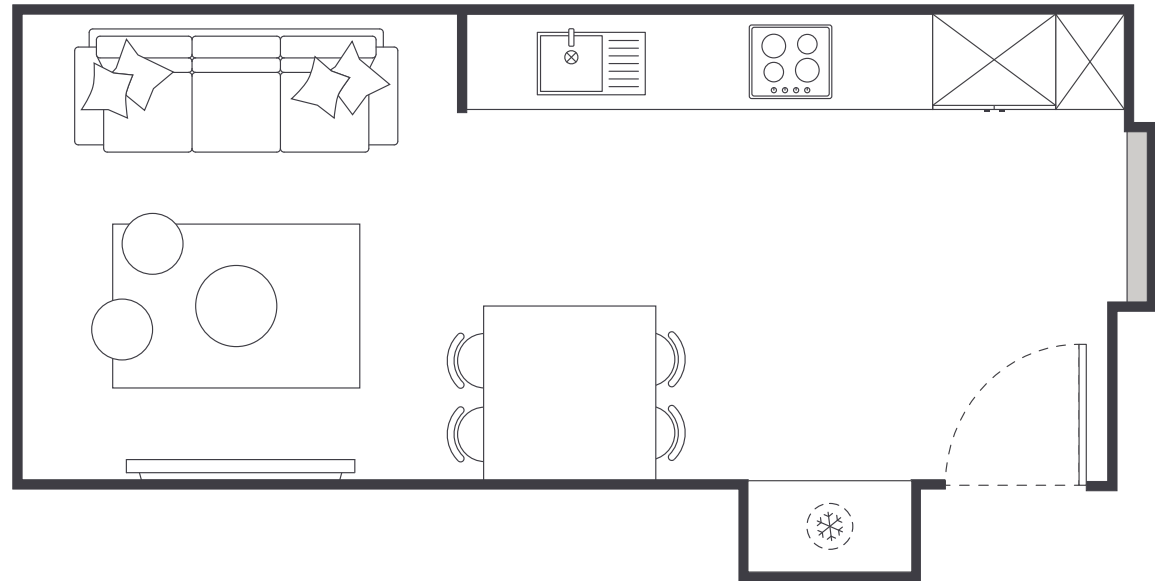

IGLU REDFERN

SHARE APARTMENTS

MATTRESS SIZE

- › King single bed: 106 x 203 cm

SHARE KITCHEN & DINING AREA

- › Approx. 23m²

BEDROOM LAYOUT

- › Approx. 13.5m²

SHARED SPACE