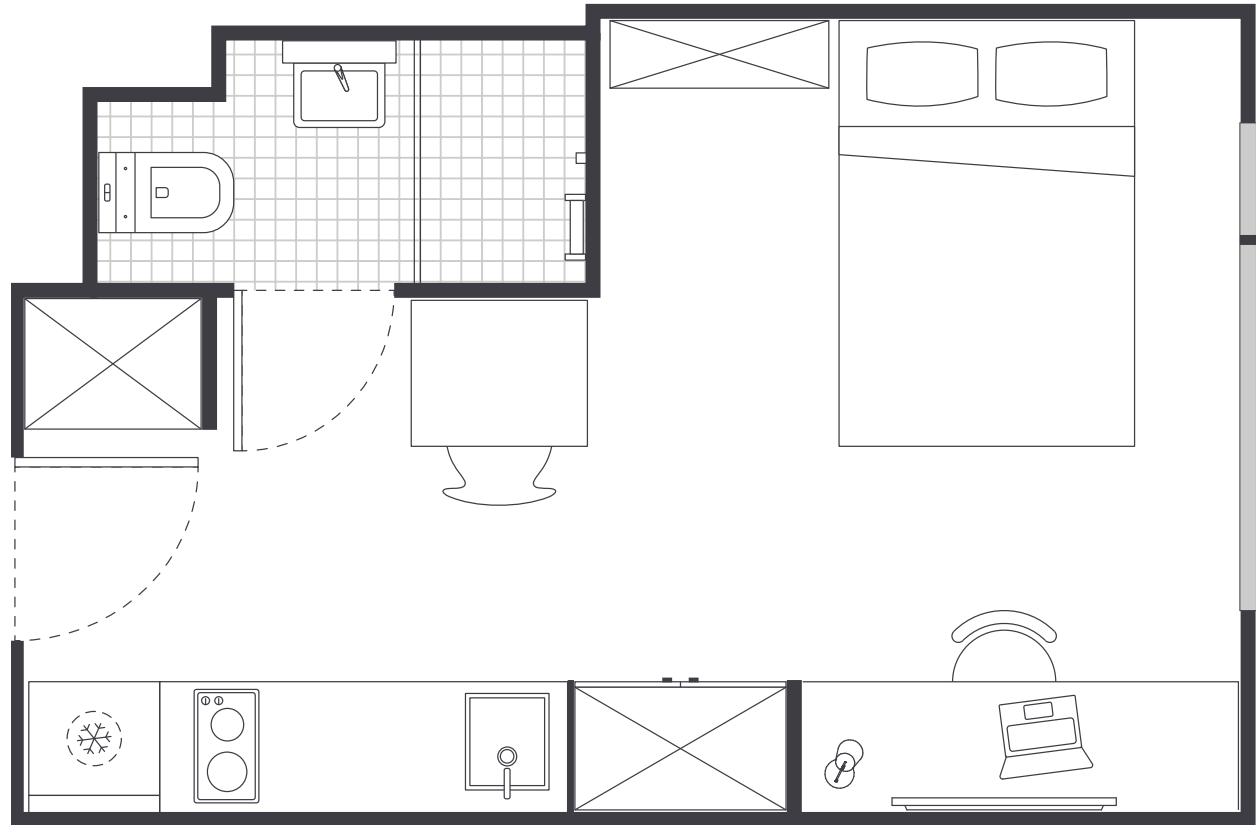

Sound cool right?

- › Each studio has a private ensuite bathroom and air-conditioning
- › Features well-appointed kitchenette with eating area for self-catering
- › Unlimited high-speed wi-fi is included and available throughout

INSIDE THE STUDIO

All images are illustrative only and indicative of Iglu's finishes and features.

FEATURES AND INCLUSIONS

PRIVATE STUDIO APARTMENT

- › Secure swipe card
- › Double bed with under-bed storage
- › Ensuite bathroom
- › Air-conditioning / heating
- › HD television
- › Study desk, lamp, table and chairs
- › Pinboard and bookshelf
- › Built-in wardrobe and full length mirror
- › Kitchenette with microwave, cooktop, refrigerator, kettle and toaster
- › Louvre windows for fresh air

IGLU REDFERN

PREMIUM STUDIO APARTMENTS

MATTRESS SIZE

- › Double bed: 137 x 187 cm

STUDIO LAYOUT

- › Located on levels 9 to 17
- › Extensive views
- › Approx. 20m²

Room allocations are based on availability.

All floorplans are illustrative only and indicative of Iglu's finishes and features.

Key