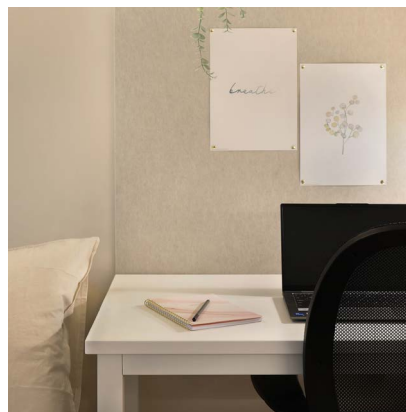

IGLU MELBOURNE CENTRAL

STUDIO APARTMENTS

Sleeps 1

Private bathroom

Air conditioning

Unlimited wi-fi

Our studios are designed to maximise a shared student living experience, with everything you need for eating, sleeping and studying.

- › Each studio has a private ensuite bathroom and air-conditioning
- › Features well-appointed kitchenette with eating area for self-catering
- › Unlimited high-speed wi-fi is included and available throughout

INSIDE THE STUDIO

All images are illustrative only and indicative of Iglu's finishes and features.

FEATURES AND INCLUSIONS

PRIVATE STUDIO APARTMENT

- › Secure swipe card
- › Double bed with under-bed storage
- › Ensuite bathroom
- › Air-conditioning / heating
- › Wall mounted television with Apple TV
- › Study desk, lamp, table and chairs
- › Pinboard and bookshelf
- › Built-in wardrobe and full length mirror
- › Kitchenette with microwave, cooktop, refrigerator, kettle and toaster