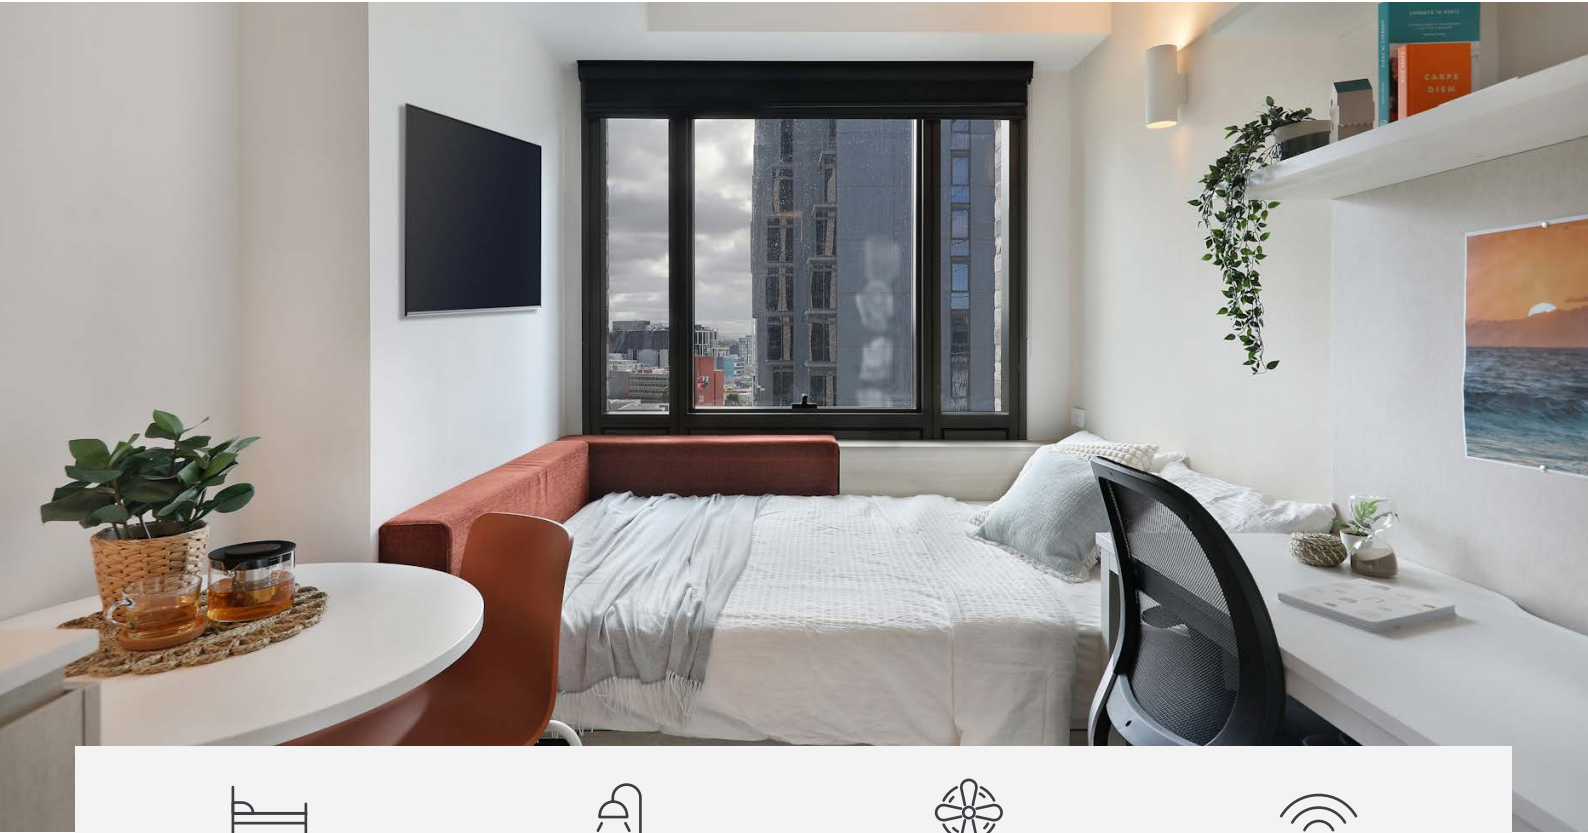

IGLU MELBOURNE CENTRAL

STUDIO APARTMENTS

Sleeps 1

Private bathroom

Air conditioning

Unlimited wi-fi

Our studios are designed to maximise a shared student living experience, with everything you need for eating, sleeping and studying.

- › Each studio has a private ensuite bathroom and air-conditioning
- › Features well-appointed kitchenette with eating area for self-catering
- › Unlimited high-speed wi-fi is included and available throughout

INSIDE THE STUDIO

All images are illustrative only and indicative of Iglu's finishes and features.

FEATURES AND INCLUSIONS

PRIVATE STUDIO APARTMENT

- › Secure swipe card
- › Double bed with under-bed storage
- › Ensuite bathroom
- › Air-conditioning / heating
- › Wall mounted television with Apple TV
- › Study desk, lamp, table and chairs
- › Pinboard and bookshelf
- › Built-in wardrobe and full length mirror
- › Kitchenette with microwave, cooktop, refrigerator, kettle and toaster

ENSUITE BATHROOM

- › Shower
- › Toilet
- › Basin
- › Mirror
- › Towel rail
- › Exhaust fan
- › Storage cabinet and shelving

 Accessible apartments available

Standard and Premium studios are available. Premium studios face Little Lonsdale or Russell Street, providing more natural light. Higher floors also offer district views.