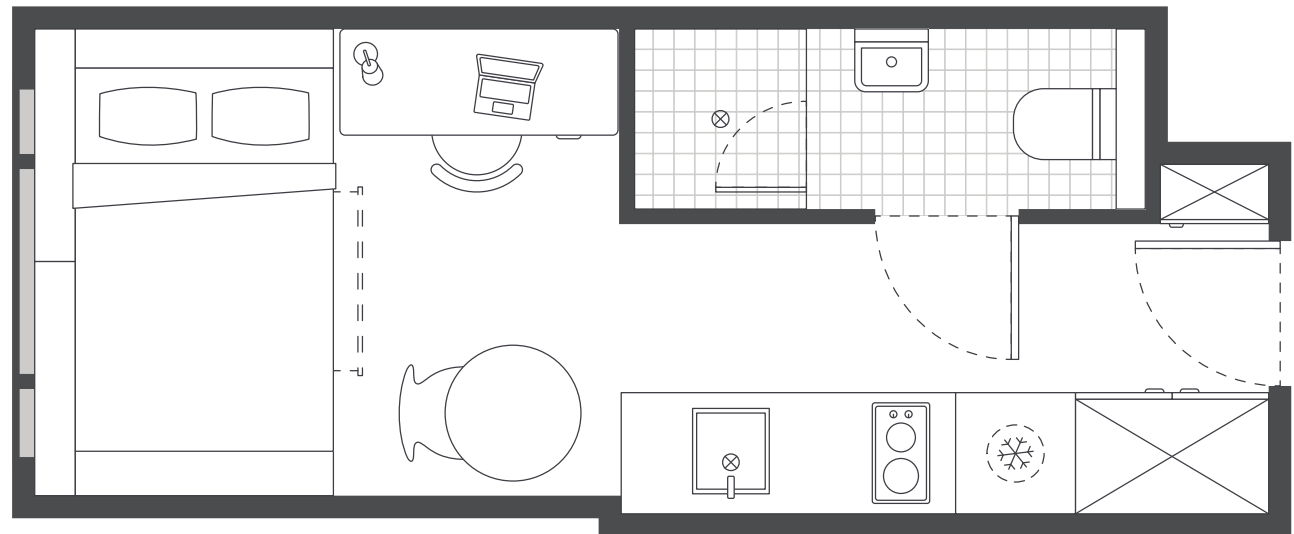

- › Each studio has a private ensuite bathroom and air-conditioning
- › Features well-appointed kitchenette with eating area for self-catering
- › Unlimited high-speed wi-fi is included and available throughout

INSIDE THE STUDIO

All images are illustrative only and indicative of Iglu's finishes and features.

FEATURES AND INCLUSIONS

PRIVATE STUDIO APARTMENT

- › Secure swipe card
- › Double bed with under-bed storage
- › Ensuite bathroom
- › Air-conditioning / heating
- › Wall mounted television with Apple TV
- › Study desk, lamp, table and chairs
- › Pinboard and bookshelf
- › Built-in wardrobe and full length mirror
- › Kitchenette with microwave, cooktop, refrigerator, kettle and toaster

ONE HANDY ALL-INCLUSIVE FEE

Your weekly rent includes all of this plus your water, electricity, access to 24/7 onsite support and lots of cool events.

IGLU MELBOURNE CENTRAL

STUDIO APARTMENTS

MATTRESS SIZE

- › Double bed: 137 x 187 cm

STUDIO LAYOUT

- › Located on levels 2 to 26
- › Approx. 18m²

Premium studios face Little Lonsdale or Russell Street, offering better views.

Room allocations are based on availability.