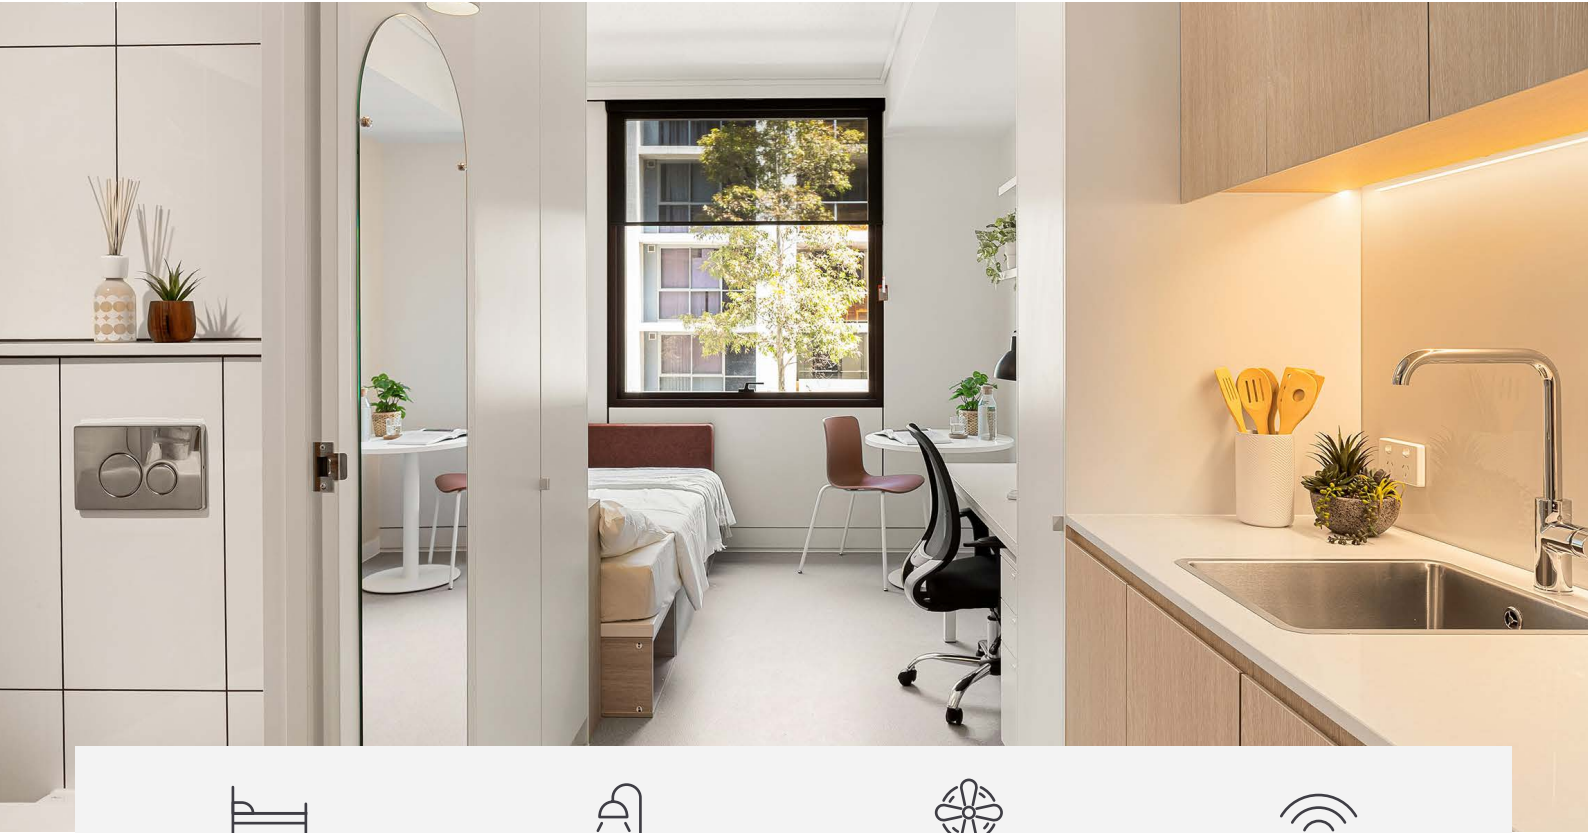

IGLU MASCOT STUDIO APARTMENTS

Sleeps 1

Private bathroom

Air conditioning

Unlimited wi-fi

Our studios are designed to maximise a shared student living experience, with everything you need for eating, sleeping and studying.

- › Each studio has a private ensuite bathroom and air-conditioning
- › Features well-appointed kitchenette with eating area for self-catering
- › Unlimited high-speed wi-fi is included and available throughout

INSIDE THE STUDIO

All images are illustrative only and indicative of Iglu's finishes and features.

FEATURES AND INCLUSIONS

PRIVATE STUDIO APARTMENT

- › Secure swipe card
- › Double bed with under-bed storage
- › Ensuite bathroom
- › Air-conditioning / heating
- › HD television with Apple TV
- › Study desk, lamp, table and chairs
- › Pinboard and bookshelf
- › Built-in wardrobe and full length mirror
- › Kitchenette with microwave, cooktop, refrigerator, kettle and toaster

ONE HANDY ALL-INCLUSIVE FEE

Your weekly rent includes all of this plus your water, electricity, access to 24/7 onsite support and lots of cool events.

IGLU MASCOT

STUDIO APARTMENTS

MATTRESS SIZE

- › Double bed: 137 x 187 cm