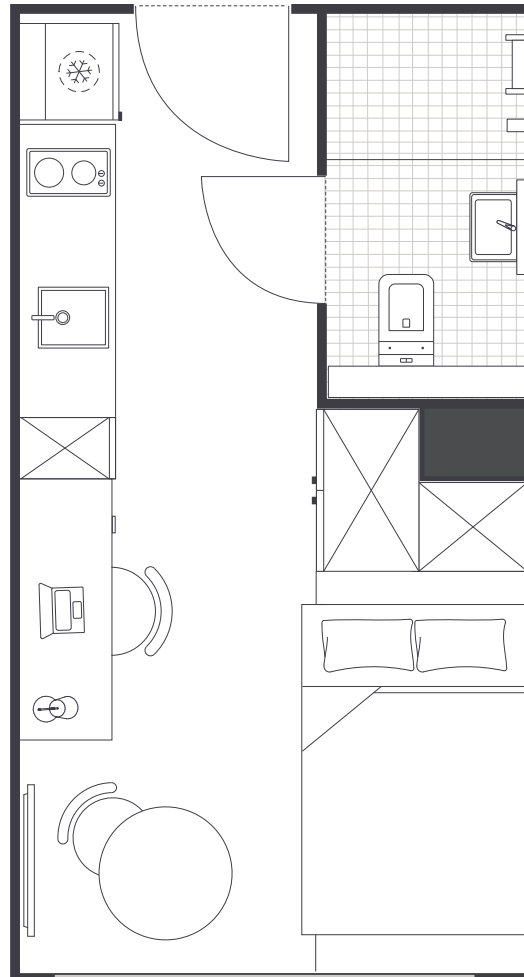

INSIDE THE STUDIO

All images are illustrative only and indicative of Iglu's finishes and features.

FEATURES AND INCLUSIONS

PRIVATE STUDIO APARTMENT

- › Secure swipe card
- › Double bed with under-bed storage
- › Ensuite bathroom
- › Air-conditioning / heating
- › HD television with Apple TV
- › Study desk, lamp, table and chairs
- › Pinboard and bookshelf
- › Built-in wardrobe and full length mirror
- › Kitchenette with microwave, cooktop, refrigerator, kettle and toaster

ONE HANDY ALL-INCLUSIVE FEE

Your weekly rent includes all of this plus your water, electricity, access to 24/7 onsite support and lots of cool events.

IGLU MASCOT

STUDIO APARTMENTS

MATTRESS SIZE

- › Double bed: 137 x 187 cm

STUDIO LAYOUT 01

- › Approx. 17m²

STUDIO LAYOUT 02

- › Approx. 17m²

★ Premium studios offers more natural light and city or district views.

1

2

Room allocations are based on availability.

All floorplans are illustrative only and indicative of Iglu's finishes and features.

Key