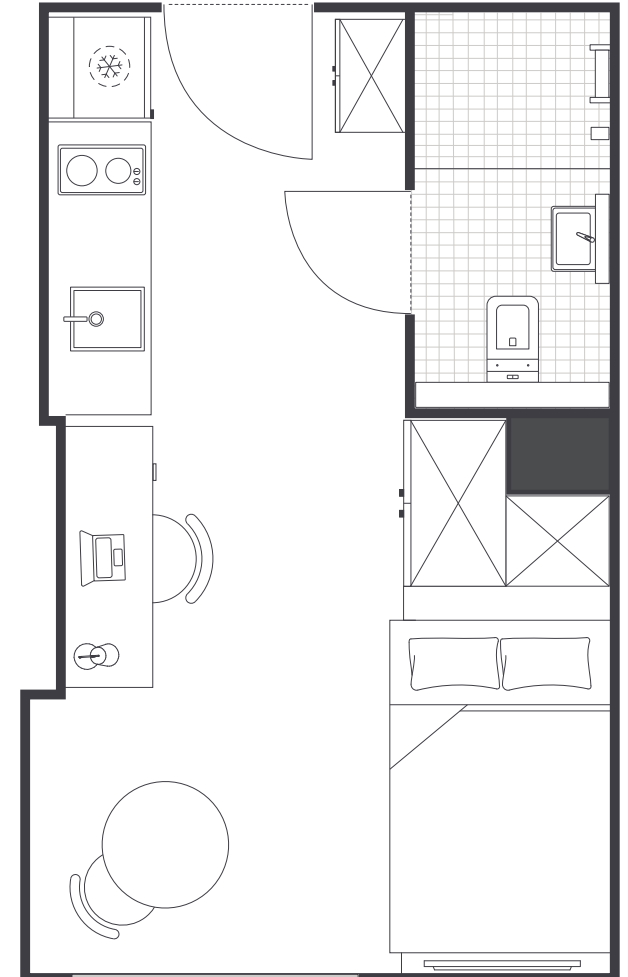

INSIDE THE STUDIO

All images are illustrative only and indicative of Iglu's finishes and features.

FEATURES AND INCLUSIONS

PRIVATE STUDIO APARTMENT

- › Secure swipe card
- › Double bed with under-bed storage
- › Ensuite bathroom
- › Air-conditioning / heating
- › HD television with Apple TV
- › Study desk, lamp, table and chairs
- › Pinboard and bookshelf
- › Built-in wardrobe and full length mirror
- › Kitchenette with microwave, cooktop, refrigerator, kettle and toaster

ONE HANDY ALL-INCLUSIVE FEE

Your weekly rent includes all of this plus your water, electricity, access to 24/7 onsite support and lots of cool events.

IGLU MASCOT

STUDIO APARTMENTS

MATTRESS SIZE

- › Double bed: 137 x 187 cm

STUDIO LAYOUT 01

- › Approx. 17m²

STUDIO LAYOUT 02

- › Approx. 17m²

★ Premium studios offers more natural light and city or district views.

1

2

Room allocations are based on availability.

All floorplans are illustrative only and indicative of Iglu's finishes and features.

Key