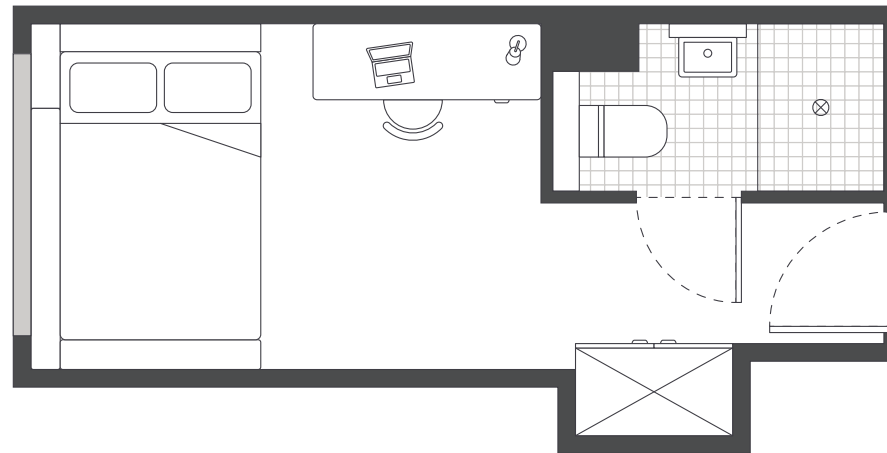

PRIVATE BEDROOM

- › Secure swipe card
- › Air-conditioning / heating
- › Double bed with under-bed storage
- › Private ensuite bathroom
- › Study desk, chair, lamp and pinboard
- › Bookshelf and storage
- › Built-in wardrobe and full length mirror

ONE HANDY ALL-INCLUSIVE FEE

Your weekly rent includes all of this plus your water, electricity, access to 24/7 onsite support and lots of cool events.

IGLU MASCOT

SHARE APARTMENTS

MATTRESS SIZE

› Double bed: 137 x 187 cm

BEDROOM LAYOUT

› Approx. 14m²

Premium rooms offers more natural light and city or district views.

Room allocations are based on availability.

All floorplans are illustrative only and indicative of Iglu's finishes and features.

SHARED SPACE

SINGLE BEDROOM

Key

Refrigerator unit

Shelving / storage

Window / glass