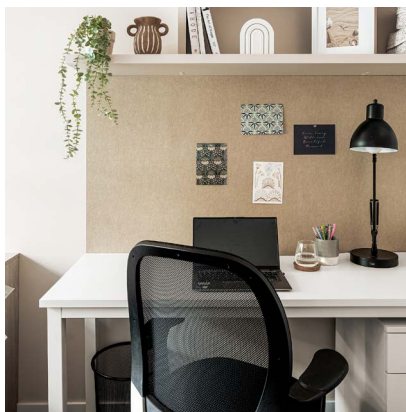

IGLU MASCOT SHARE APARTMENTS

6 bedrooms

Private bathroom

Air conditioning

Unlimited wi-fi

Share apartments offer the ultimate communal student living experience, with everything you need for eating, sleep and studying.

- › Each bedroom has an ensuite bathroom and air-conditioning
- › Apartments feature a large kitchen, lounge and dining area
- › Unlimited high-speed wi-fi is included and available throughout

INSIDE THE APARTMENT

All images are illustrative only and indicative of Iglu's finishes and features.

FEATURES AND INCLUSIONS

SHARED SPACE

- › HD television with Apple TV
- › Air-conditioning / heating
- › Lounge area with couch, coffee table and ottomans
- › Dining table and chairs
- › Fully equipped kitchen with:
 - oven, microwave, cooktop
 - refrigerator and freezer
 - kettle, toaster and vacuum

PRIVATE BEDROOM

- › Secure swipe card
- › Air-conditioning / heating
- › Double bed with under-bed storage
- › Private ensuite bathroom
- › Study desk, chair, lamp and pinboard
- › Bookshelf and storage
- › Built-in wardrobe and full length mirror