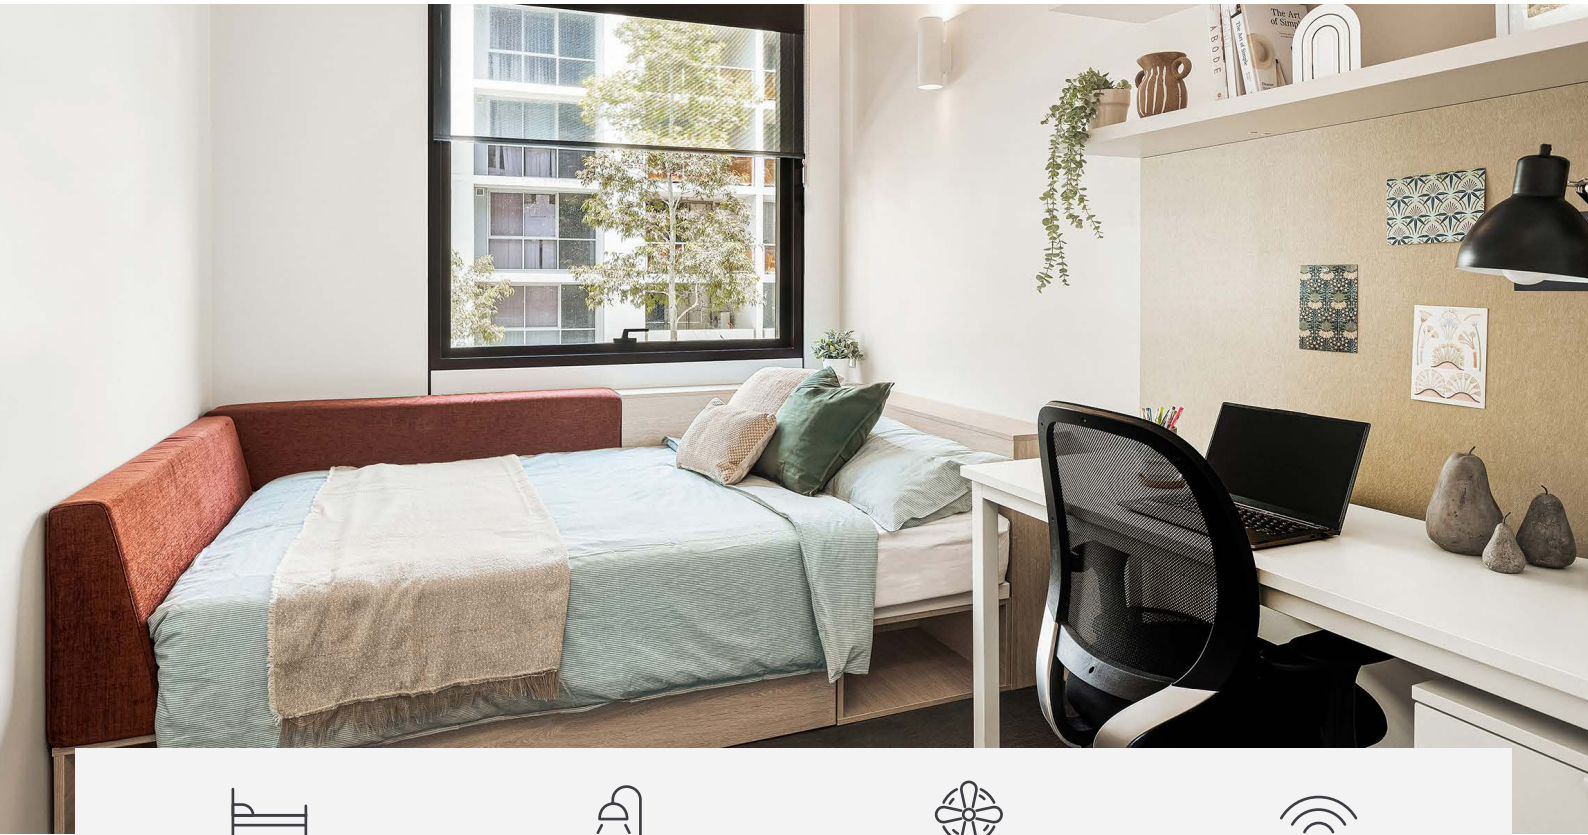

IGLU MASCOT SHARE APARTMENTS

6 bedrooms

Private bathroom

Air conditioning

Unlimited wi-fi

Share apartments offer the ultimate communal student living experience, with everything you need for eating, sleep and studying.

- › Each bedroom has an ensuite bathroom and air-conditioning
- › Apartments feature a large kitchen, lounge and dining area
- › Unlimited high-speed wi-fi is included and available throughout

INSIDE THE APARTMENT

PRIVATE BEDROOM

- › Secure swipe card
- › Air-conditioning / heating
- › Double bed with under-bed storage
- › Private ensuite bathroom
- › Study desk, chair, lamp and pinboard
- › Bookshelf and storage
- › Built-in wardrobe and full length mirror

ONE HANDY ALL-INCLUSIVE FEE

Your weekly rent includes all of this plus your water, electricity, access to 24/7 onsite support and lots of cool events.

IGLU MASCOT

SHARE APARTMENTS

MATTRESS SIZE

› Double bed: 137 x 187 cm