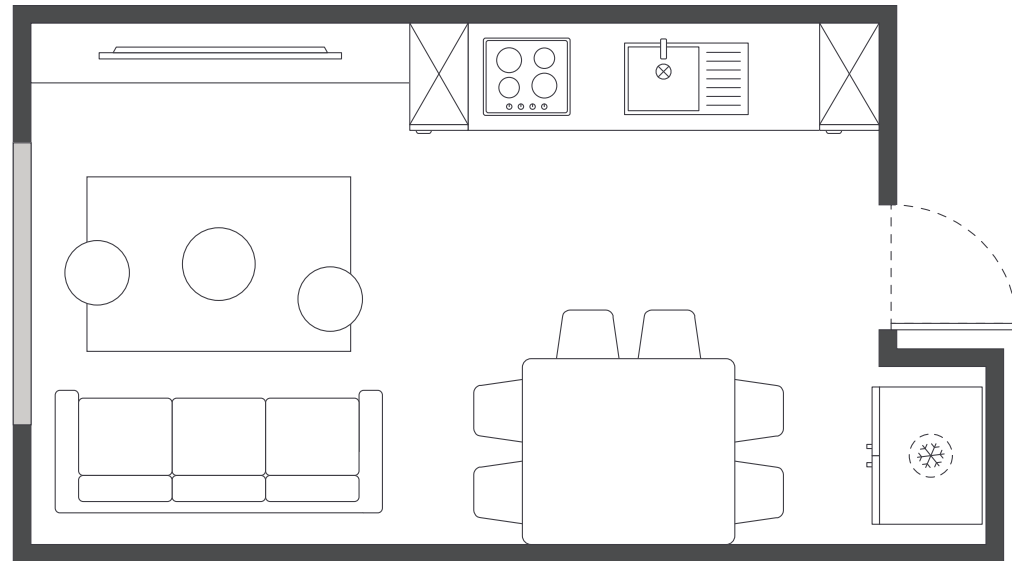

PRIVATE BEDROOM

- › Secure swipe card
- › Air-conditioning / heating
- › Double bed with under-bed storage
- › Private ensuite bathroom
- › Study desk, chair, lamp and pinboard
- › Bookshelf and storage
- › Built-in wardrobe and full length mirror

ENSUITE BATHROOM

- › Shower
- › Toilet
- › Basin
- › Mirror
- › Towel rail
- › Exhaust fan
- › Storage cabinet and shelving

♿ Accessible apartments available

Standard and Premium share apartment rooms are available. Premium rooms are located on levels 6 to 10 and the north facing side of levels 1 to 5, offering more natural light and city or district views.

BEDROOM LAYOUT

› Approx. 14m²

Premium rooms offers more natural light and city or district views.

Room allocations are based on availability.

All floorplans are illustrative only and indicative of Iglu's finishes and features.

SHARED SPACE

SINGLE BEDROOM

Key

Refrigerator unit

Shelving / storage

Window / glass