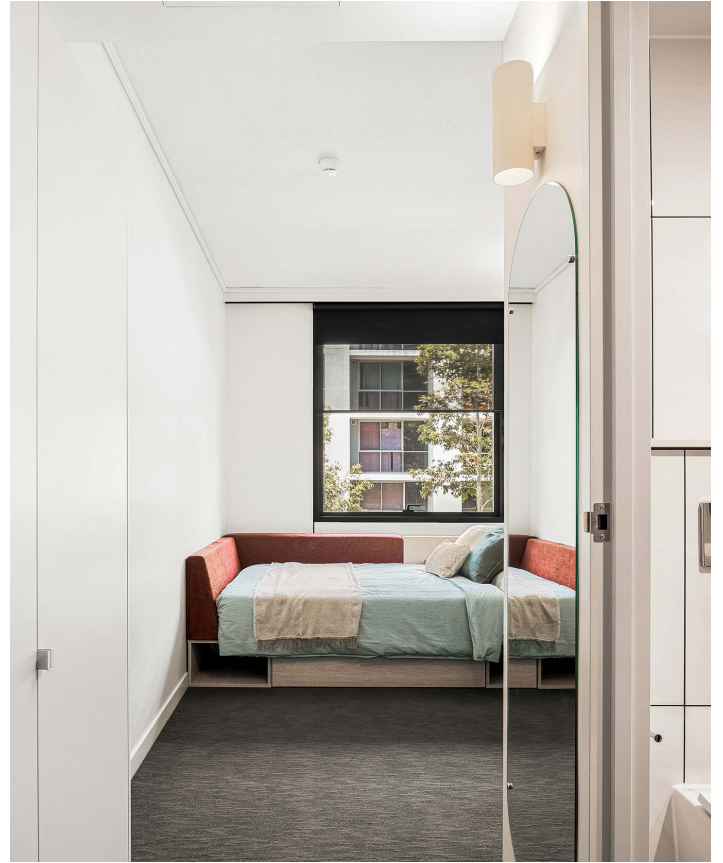

INSIDE THE APARTMENT

All images are illustrative only and indicative of Iglu's finishes and features.

FEATURES AND INCLUSIONS

SHARED SPACE

- › HD television with Apple TV
- › Air-conditioning / heating
- › Lounge area with couch, coffee table and ottomans
- › Dining table and chairs
- › Fully equipped kitchen with:
  - oven, microwave, cooktop
  - refrigerator and freezer
  - kettle, toaster and vacuum

PRIVATE BEDROOM

- › Secure swipe card
- › Air-conditioning / heating
- › Double bed with under-bed storage
- › Private ensuite bathroom
- › Study desk, chair, lamp and pinboard
- › Bookshelf and storage
- › Built-in wardrobe and full length mirror

ENSUITE BATHROOM

- › Shower
- › Toilet
- › Basin
- › Mirror
- › Towel rail
- › Exhaust fan
- › Storage cabinet and shelving

♿ Accessible apartments available

Standard and Premium share apartment rooms are available. Premium rooms are located on levels 6 to 10 and the north facing side of levels 1 to 5, offering more natural light and city or district views.

ONE HANDY ALL-INCLUSIVE FEE

Your weekly rent includes all of this plus your water, electricity, access to 24/7 onsite support and lots of cool events.