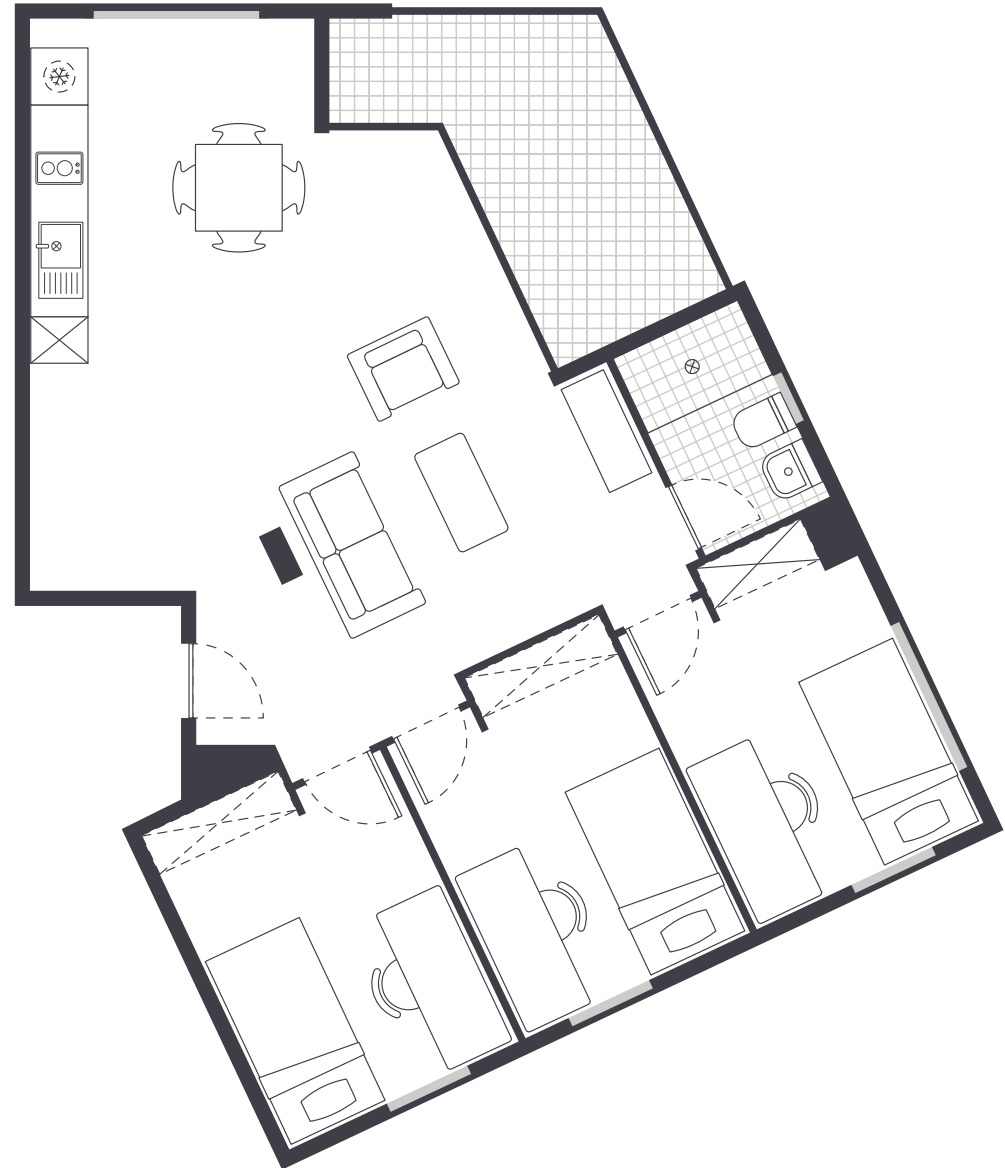

PRIVATE BEDROOM

- › Lockable door
- › King single bed
- › Ceiling fan
- › Private bathroom
- › Study desk, chair and pinboard
- › Bookshelf
- › Storage
- › Wardrobe and mirror

SHARED BATHROOMS

- › Shower
- › Toilet
- › Basin
- › Mirror
- › Shelving
- › Towel rail
- › Exhaust fan

 Accessible apartments available

ONE HANDY ALL-INCLUSIVE FEE

Your weekly rent includes all of this plus your water, electricity, access to 24/7 onsite support and lots of cool events.

IGLU KELVIN GROVE

3 BEDROOM SHARE APARTMENT

MATTRESS SIZE

- › King single bed: 106 x 203 cm

APARTMENT LAYOUT 1

- › One share bathroom
- › Bedrooms are approx. 10.5m²

1

Room allocations are based on availability.

All floorplans are illustrative only and indicative of Iglu's finishes and features.

Key

❄ Refrigerator unit ☒ Shelving / storage ■ Window / glass

IGLU KELVIN GROVE

3 BEDROOM SHARE APARTMENT

MATTRESS SIZE

- › King single bed: 106 x 203 cm

APARTMENT LAYOUT 2

- › One share bathroom
- › Bedrooms are approx. 10.5m²