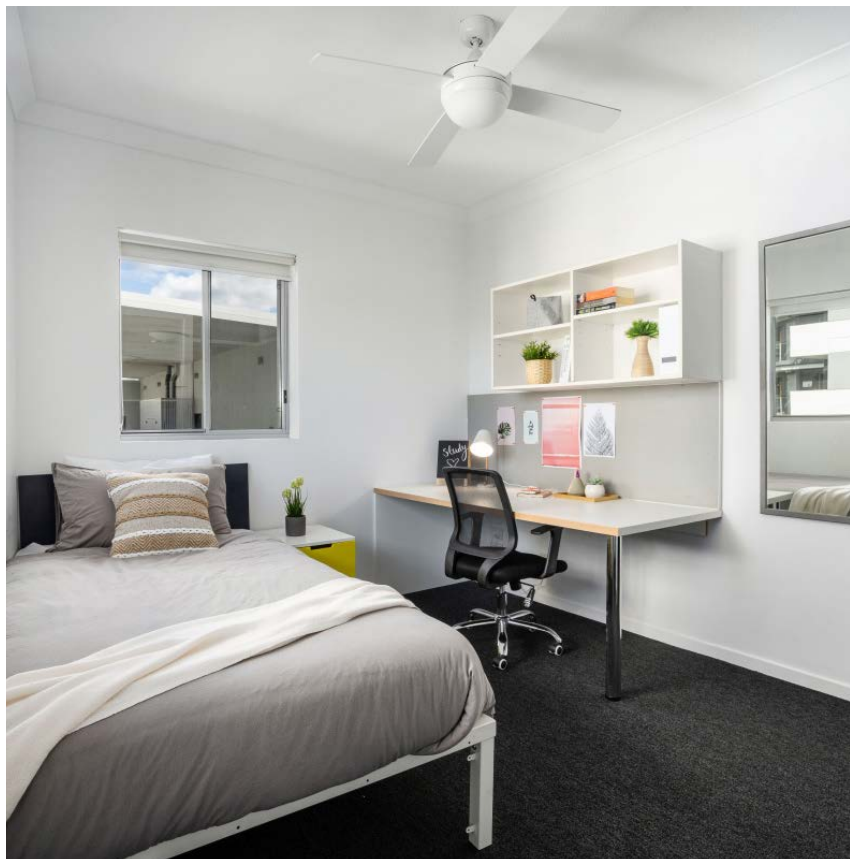

IGLU KELVIN GROVE

3 BEDROOM SHARE APARTMENT

3 bedrooms

Shared bathroom

Ceiling fans

Unlimited wi-fi

Choose a three bedroom apartment if you want to balance a social atmosphere with a little bit more privacy. And it's fully furnished!

- › Enjoy access to either a balcony or porch area
- › Features a large shared kitchen, lounge and dining area
- › Unlimited high-speed wi-fi is included and available throughout

INSIDE THE APARTMENT

All images are illustrative only and indicative of Iglu's finishes and features.

PRIVATE BEDROOM

- › Lockable door
- › King single bed
- › Ceiling fan
- › Private bathroom
- › Study desk, chair and pinboard
- › Bookshelf
- › Storage
- › Wardrobe and mirror

SHARED BATHROOMS

- › Shower
- › Toilet
- › Basin
- › Mirror
- › Shelving
- › Towel rail
- › Exhaust fan

Key

❄ Refrigerator unit ☒ Shelving / storage ■ Window / glass

IGLU KELVIN GROVE

3 BEDROOM SHARE APARTMENT

MATTRESS SIZE

- › King single bed: 106 x 203 cm

APARTMENT LAYOUT 2

- › One share bathroom
- › Bedrooms are approx. 10.5m²