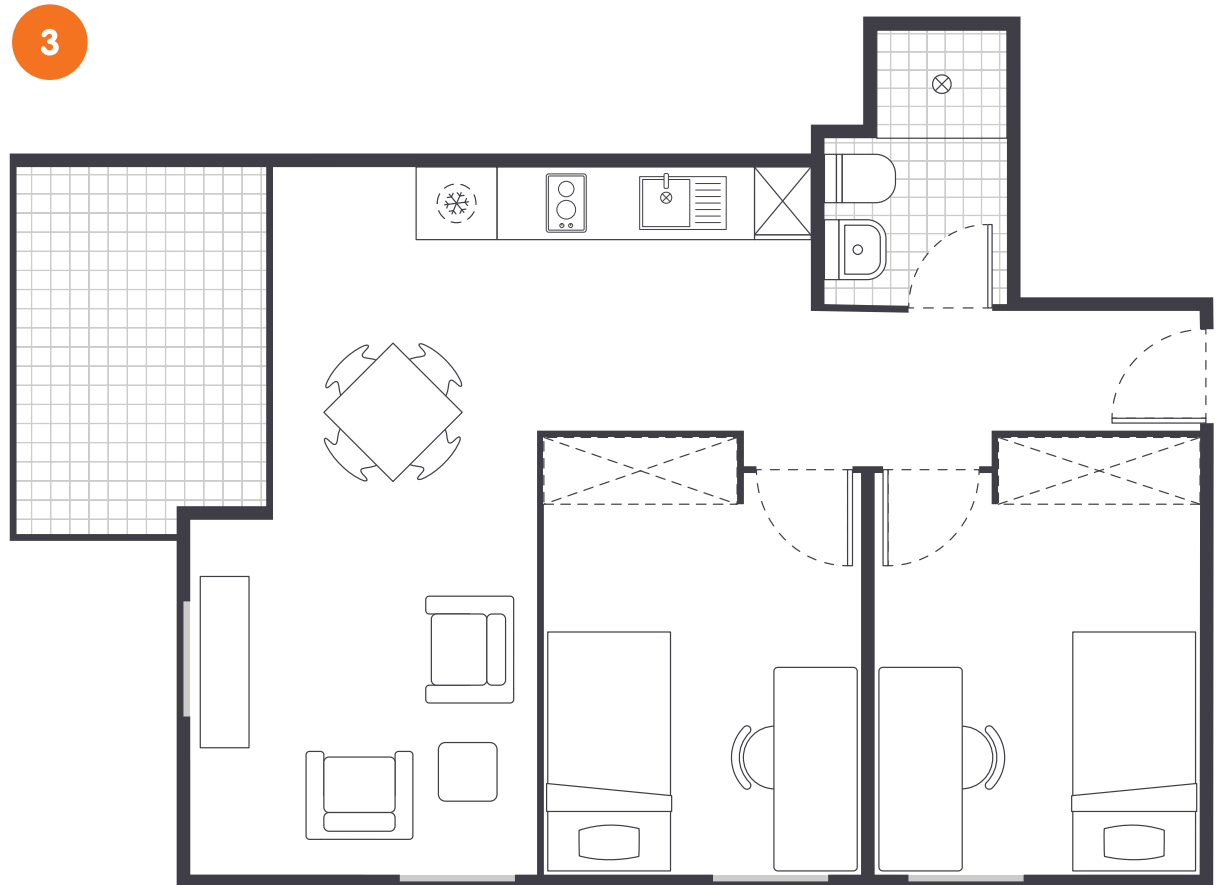

IGLU KELVIN GROVE

TWO BEDROOM APARTMENT

MATTRESS SIZE

- › King single bed: 106 x 203 cm

APARTMENT LAYOUT 3

- › One share bathroom
- › Bedrooms are approx. 10.5m²

Room allocations are based on availability.

All floorplans are illustrative only and indicative of Iglu's finishes and features.

Key

❄ Refrigerator unit   ☒ Shelving / storage   ◻ Window / glass