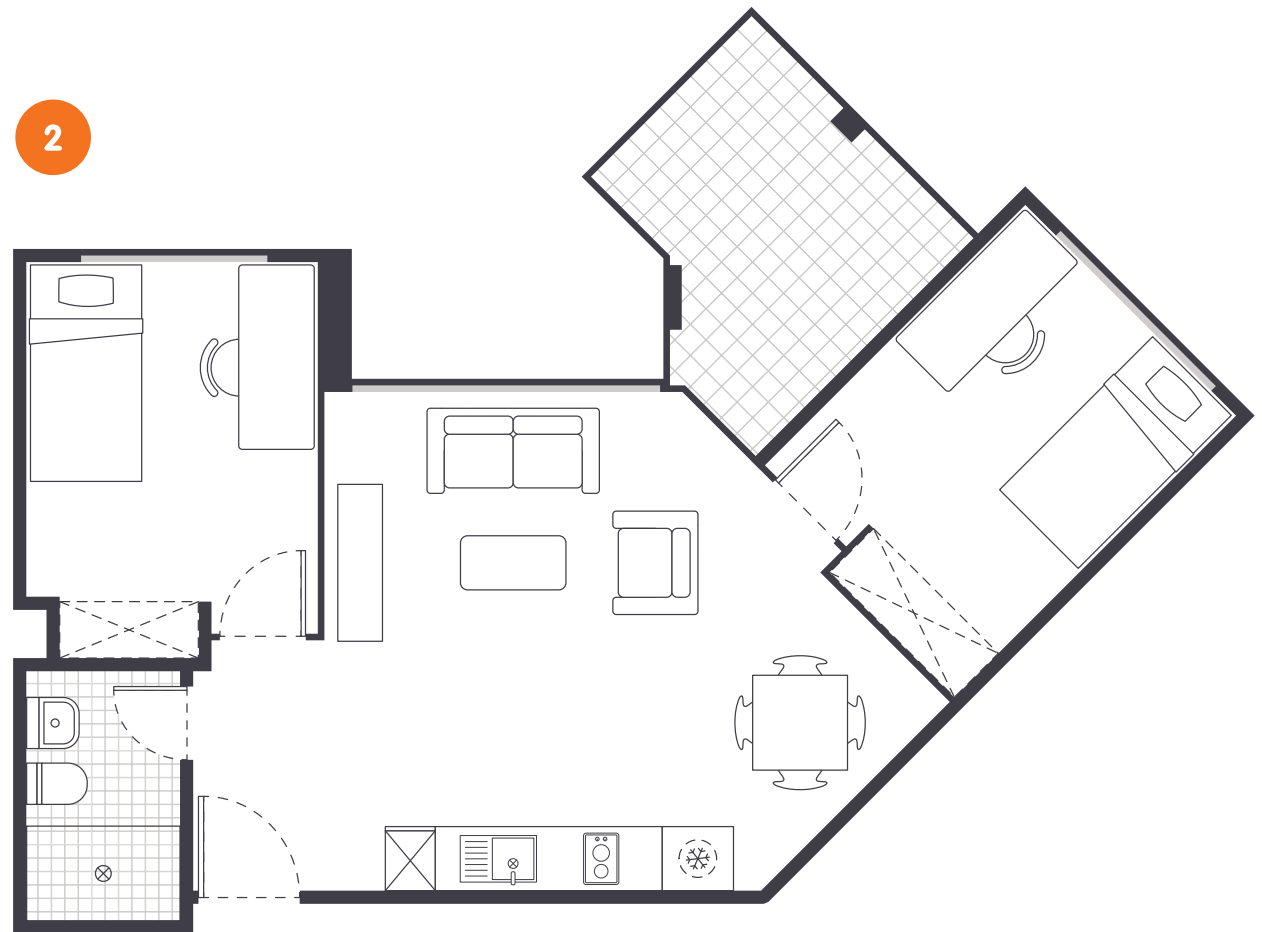

### TWO BEDROOM APARTMENT

#### MATTRESS SIZE

- › King single bed: 106 x 203 cm

#### APARTMENT LAYOUT 2

- › One share bathroom
- › Bedrooms are approx. 10.5m<sup>2</sup>

2

Room allocations are based on availability.

All floorplans are illustrative only and indicative of Iglu's finishes and features.