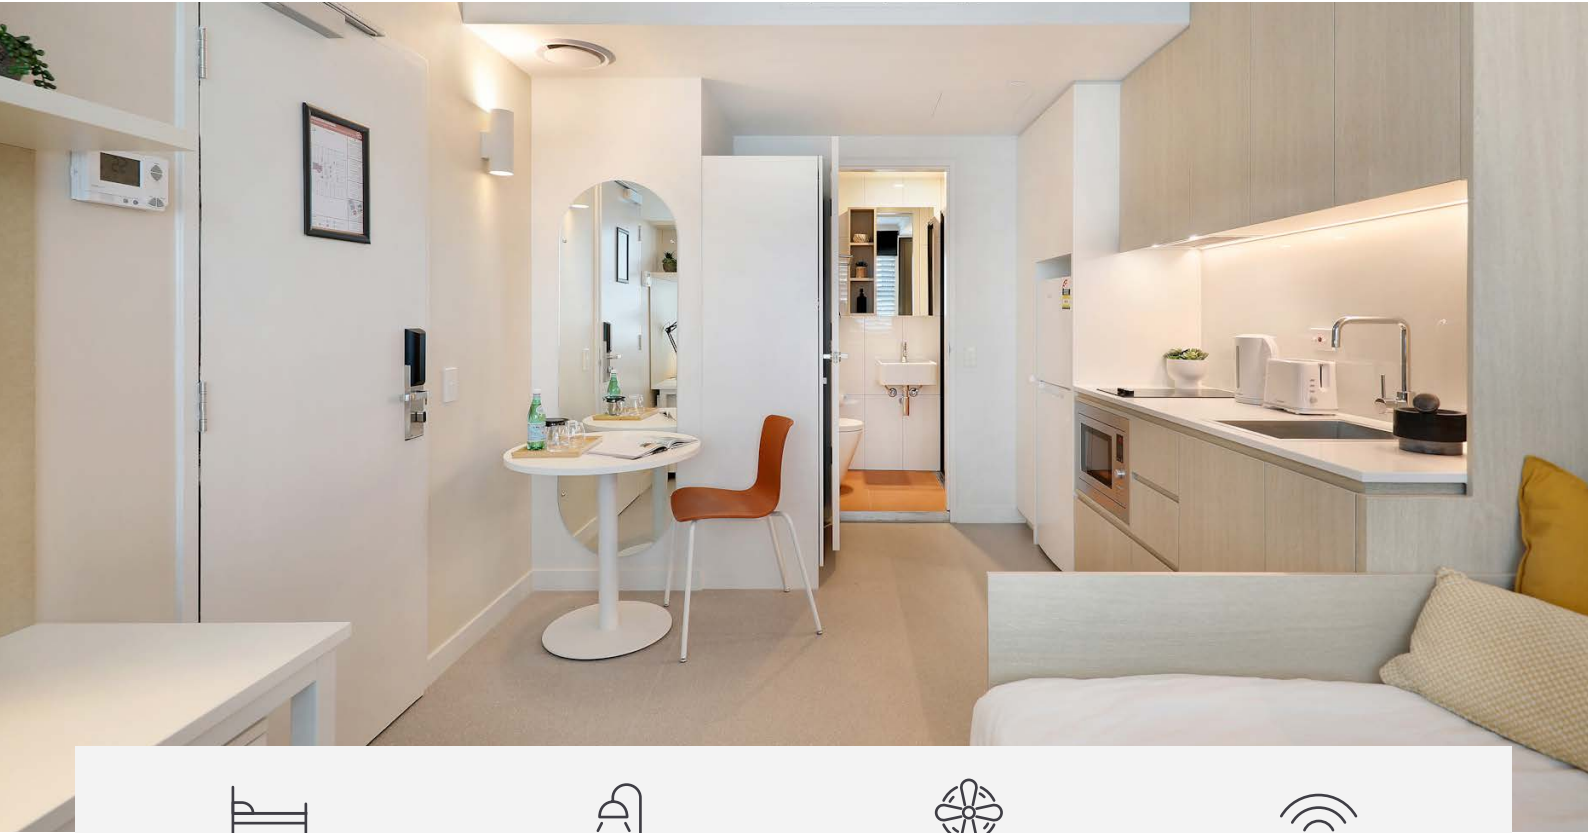

## STANDARD STUDIO APARTMENTS

Sleeps 1

Private bathroom

Air conditioning

Unlimited wi-fi

Our studios are designed to maximise a shared student living experience, with everything you need for eating, sleeping and studying.

- › Each studio has a private ensuite bathroom and air-conditioning
- › Features well-appointed kitchenette with eating area for self-catering
- › Unlimited high-speed wi-fi is included and available throughout

### PRIVATE STUDIO APARTMENT

- › Secure swipe card
- › Double bed with under-bed storage
- › Ensuite bathroom
- › Air-conditioning / heating
- › HD television with Apple TV
- › Study desk, lamp, table and chairs
- › Pinboard and bookshelf
- › Built-in wardrobe and full length mirror
- › Kitchenette with microwave, cooktop, refrigerator, kettle, toaster, and vacuum cleaner
- › Large window with blinds or curtains