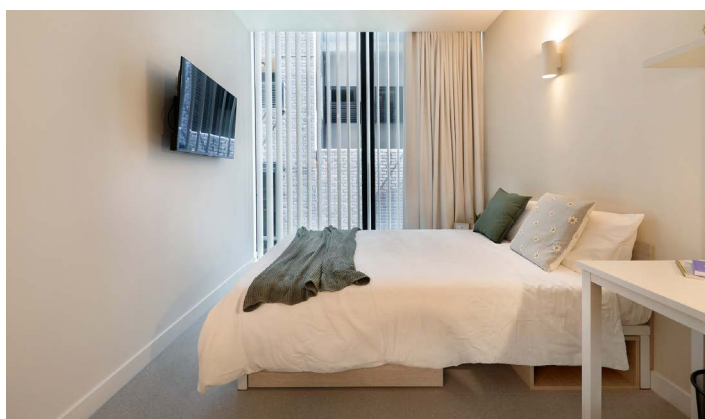

INSIDE THE STUDIO

All images are illustrative only and indicative of Iglu's finishes and features.

FEATURES AND INCLUSIONS

PRIVATE STUDIO APARTMENT

- › Secure swipe card
- › Double bed with under-bed storage
- › Ensuite bathroom
- › Air-conditioning / heating
- › HD television with Apple TV
- › Study desk, lamp, table and chairs
- › Pinboard and bookshelf
- › Built-in wardrobe and full length mirror
- › Kitchenette with microwave, cooktop, refrigerator, kettle, toaster, and vacuum cleaner
- › Large window with blinds or curtains

ENSUITE BATHROOM

- › Shower
- › Toilet
- › Basin
- › Mirror
- › Towel rail
- › Exhaust fan
- › Storage cabinet and shelving

Accessible apartments available

ONE HANDY ALL-INCLUSIVE FEE

Your weekly rent includes all of this plus your water, electricity, access to 24/7 onsite support and lots of cool events.