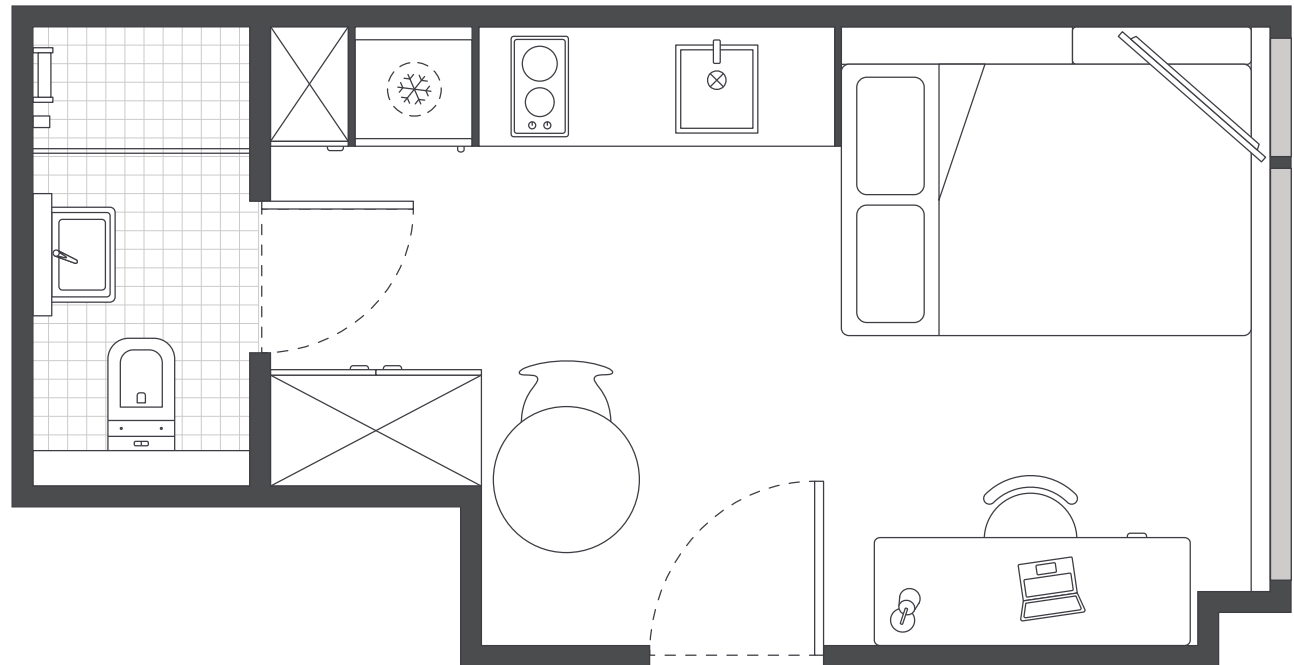

### STANDARD STUDIO APARTMENTS

#### MATTRESS SIZE

- › Double bed: 137 x 187 cm

#### STUDIO LAYOUT 02

- › Located on levels 12 to 17
- › Approx. 18m<sup>2</sup>

2

Room allocations are based on availability.

All floorplans are illustrative only and indicative of Iglu's finishes and features.