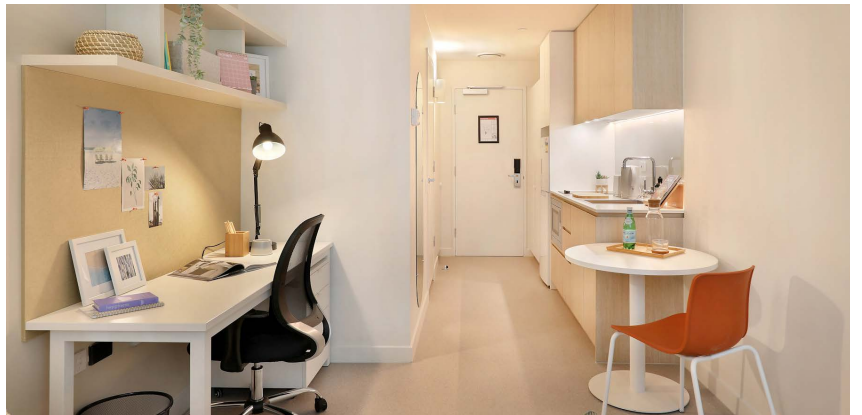

## STANDARD STUDIO APARTMENTS

Sleeps 1

Private bathroom

Air conditioning

Unlimited wi-fi

Our studios are designed to maximise a shared student living experience, with everything you need for eating, sleeping and studying.

- › Each studio has a private ensuite bathroom and air-conditioning
- › Features well-appointed kitchenette with eating area for self-catering
- › Unlimited high-speed wi-fi is included and available throughout

### PRIVATE STUDIO APARTMENT

- › Secure swipe card
- › Double bed with under-bed storage
- › Ensuite bathroom
- › Air-conditioning / heating
- › HD television with Apple TV
- › Study desk, lamp, table and chairs
- › Pinboard and bookshelf
- › Built-in wardrobe and full length mirror
- › Kitchenette with microwave, cooktop, refrigerator, kettle, toaster, and vacuum cleaner
- › Large window with blinds or curtains