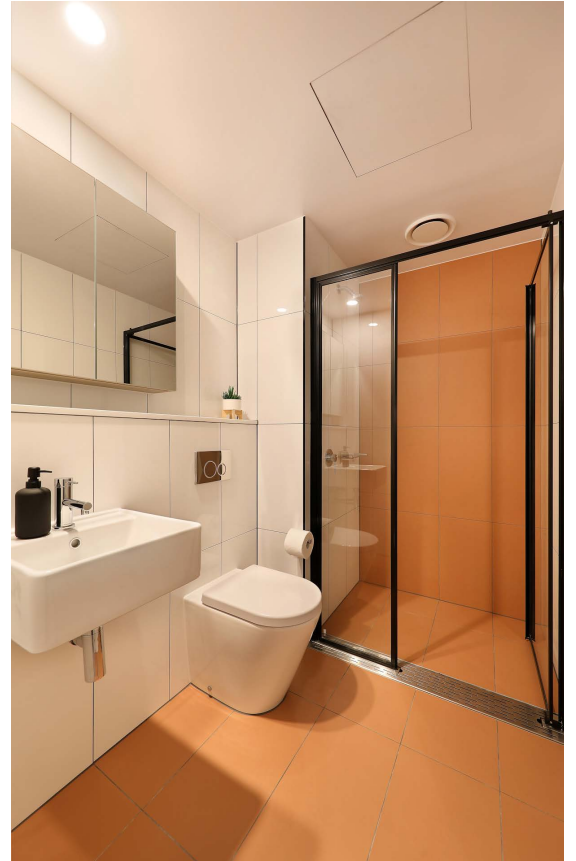

INSIDE THE APARTMENT

All images are illustrative only and indicative of Iglu's finishes and features.

FEATURES AND INCLUSIONS

SHARED SPACE

- › Secure swipe card
- › Two built-in wardrobes
- › Full length mirror
- › Dining area with built in seating nook, table and chairs
- › Fully equipped kitchen with:
  - microwave and cooktop
  - refrigerator and freezer
  - kettle, toaster and vacuum cleaner

PRIVATE BEDROOM

- › Lockable door
- › Air-conditioning / heating
- › King single bed with built-in storage
- › HD television with Apple TV
- › Study desk, chair and lamp
- › Shelving and pinboard
- › Opening windows with block out blinds

SHARED BATHROOM

- › Shower
- › Toilet
- › Basin
- › Mirror
- › Towel rail
- › Exhaust fan
- › Storage cabinet and shelving

ONE HANDY ALL-INCLUSIVE FEE

Your weekly rent includes all of this plus your water, electricity, access to 24/7 onsite support and lots of cool events.