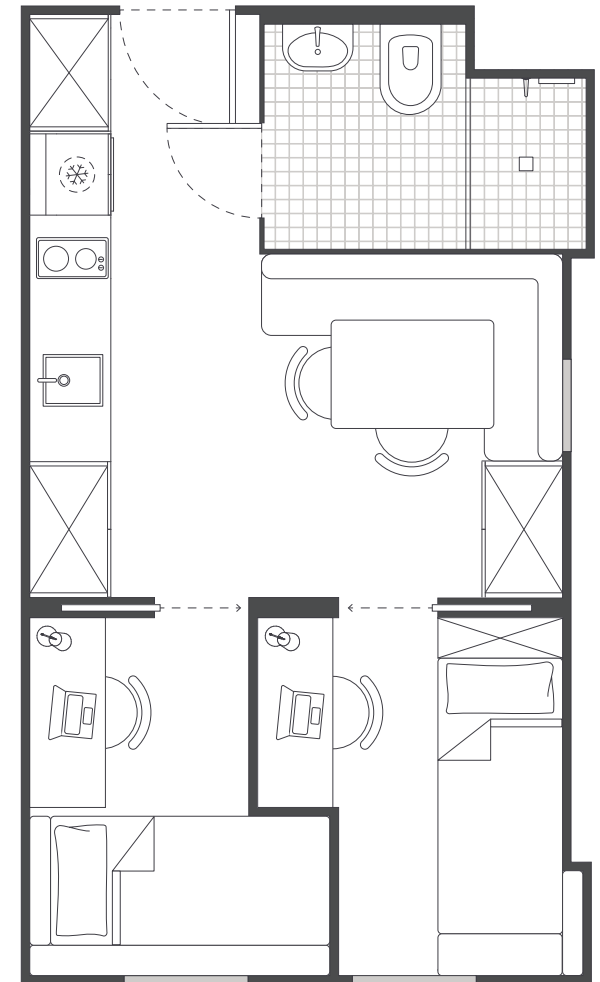

### SHARED SPACE

- › Secure swipe card
- › Two built-in wardrobes
- › Full length mirror
- › Dining area with built in seating nook, table and chairs
- › Fully equipped kitchen with:
  - microwave and cooktop
  - refrigerator and freezer
  - kettle, toaster and vacuum cleaner

### SHARED BATHROOM

- › Shower
- › Toilet
- › Basin
- › Mirror
- › Towel rail
- › Exhaust fan
- › Storage cabinet and shelving

### MATTRESS SIZE

- › King single bed: 106 x 203 cm

### APARTMENT LAYOUT

- › Located on levels 3 to 17
- › Approx. 28.5m<sup>2</sup>

1

2

Room allocations are based on availability.

All floorplans are illustrative only and indicative of Iglu's finishes and features.