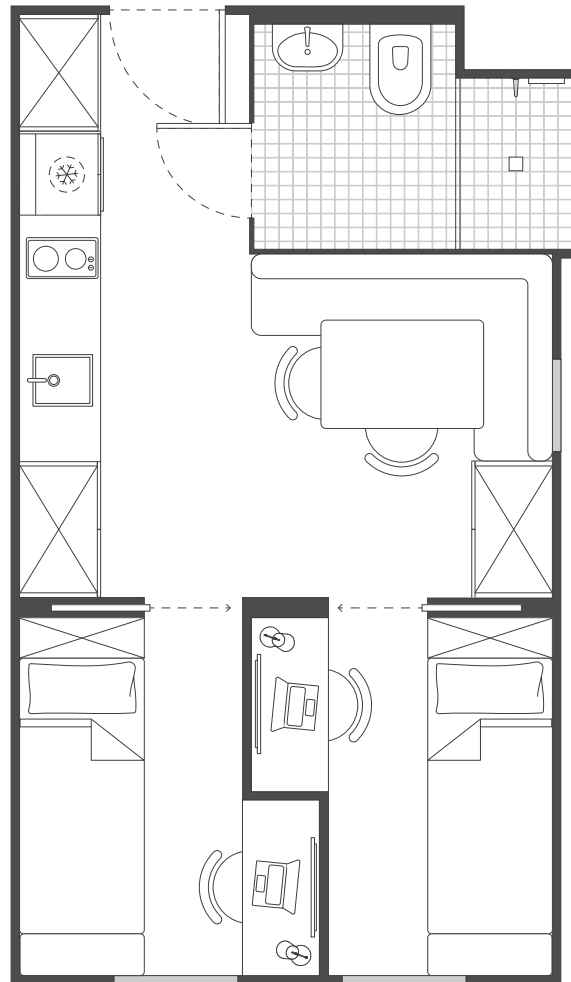

### SHARED SPACE

- › Secure swipe card
- › Two built-in wardrobes
- › Full length mirror
- › Dining area with built in seating nook, table and chairs
- › Fully equipped kitchen with:
  - microwave and cooktop
  - refrigerator and freezer
  - kettle, toaster and vacuum cleaner

### SHARED BATHROOM

- › Shower
- › Toilet
- › Basin
- › Mirror
- › Towel rail
- › Exhaust fan
- › Storage cabinet and shelving

### MATTRESS SIZE

- › King single bed: 106 x 203 cm

### APARTMENT LAYOUT

- › Located on levels 3 to 17
- › Approx. 28.5m<sup>2</sup>

1

2

Room allocations are based on availability.

All floorplans are illustrative only and indicative of Iglu's finishes and features.