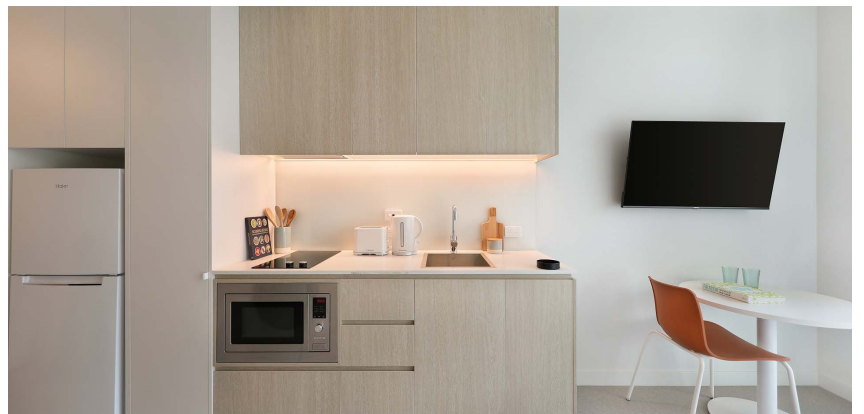

- › Each studio has a private ensuite bathroom and air-conditioning
- › Features well-appointed kitchenette with eating area for self-catering
- › Unlimited high-speed wi-fi is included and available throughout

### PRIVATE STUDIO APARTMENT

- › Secure swipe card
- › King single bed with under-bed storage
- › Ensuite bathroom
- › Air-conditioning / heating
- › HD television with Apple TV
- › Study desk, lamp, table and chairs
- › Pinboard and bookshelf
- › Built-in wardrobe and full length mirror
- › Kitchenette with microwave, cooktop, refrigerator, toaster and kettle
- › Large window with block-out blinds