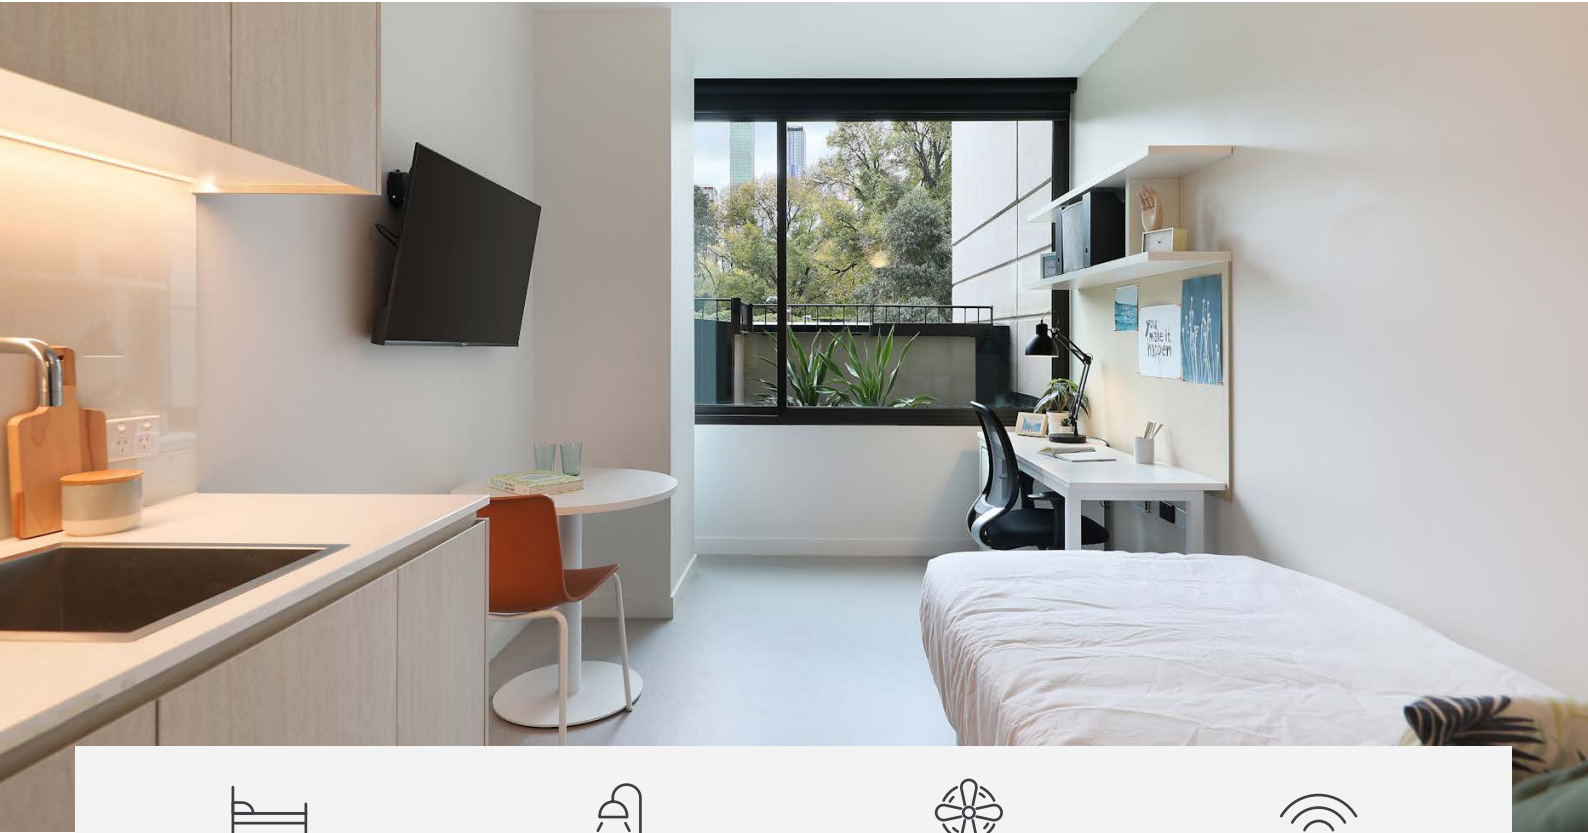

## SINGLE STUDIO APARTMENTS

Sleeps 1

Private bathroom

Air conditioning

Unlimited wi-fi

Our studios are designed to maximise a shared student living experience, with everything you need for eating, sleeping and studying.

- › Each studio has a private ensuite bathroom and air-conditioning
- › Features well-appointed kitchenette with eating area for self-catering
- › Unlimited high-speed wi-fi is included and available throughout

### PRIVATE STUDIO APARTMENT

- › Secure swipe card
- › King single bed with under-bed storage
- › Ensuite bathroom
- › Air-conditioning / heating
- › HD television with Apple TV
- › Study desk, lamp, table and chairs
- › Pinboard and bookshelf
- › Built-in wardrobe and full length mirror
- › Kitchenette with microwave, cooktop, refrigerator, toaster and kettle
- › Large window with block-out blinds