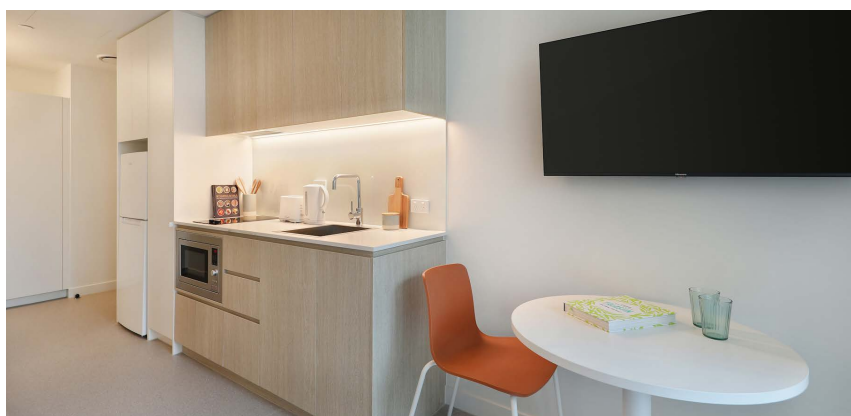

INSIDE THE STUDIO

All images are illustrative only and indicative of Iglu's finishes and features.

FEATURES AND INCLUSIONS

PRIVATE STUDIO APARTMENT

- › Secure swipe card
- › King single bed with under-bed storage
- › Ensuite bathroom
- › Air-conditioning / heating
- › HD television with Apple TV
- › Study desk, lamp, table and chairs
- › Pinboard and bookshelf
- › Built-in wardrobe and full length mirror
- › Kitchenette with microwave, cooktop, refrigerator, toaster and kettle
- › Large window with block-out blinds

ENSUITE BATHROOM

- › Shower
- › Toilet
- › Basin
- › Mirror
- › Towel rail
- › Exhaust fan
- › Storage cabinet and shelving

Accessible apartments available

ONE HANDY ALL-INCLUSIVE FEE

Your weekly rent includes all of this plus your water, electricity, access to 24/7 onsite support and lots of cool events.