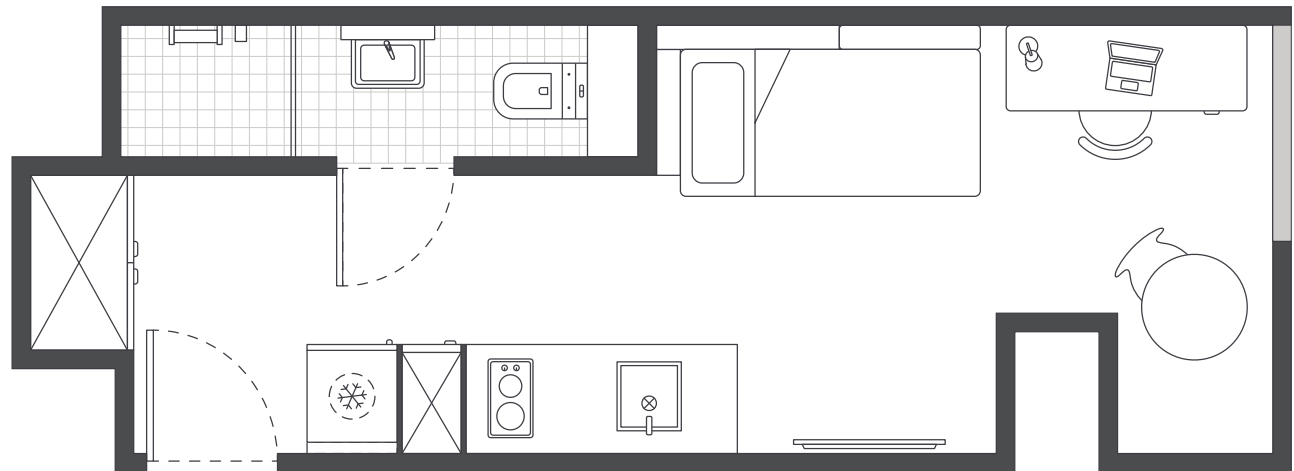

IGLU FLAGSTAFF GARDENS

SINGLE STUDIO APARTMENTS

MATTRESS SIZE

- › King single bed: 106 x 203 cm

STUDIO LAYOUT

- › Located on level 2
- › Approx. 20m²

Room allocations are based on availability.

All floorplans are illustrative only and indicative of Iglu's finishes and features.

Key