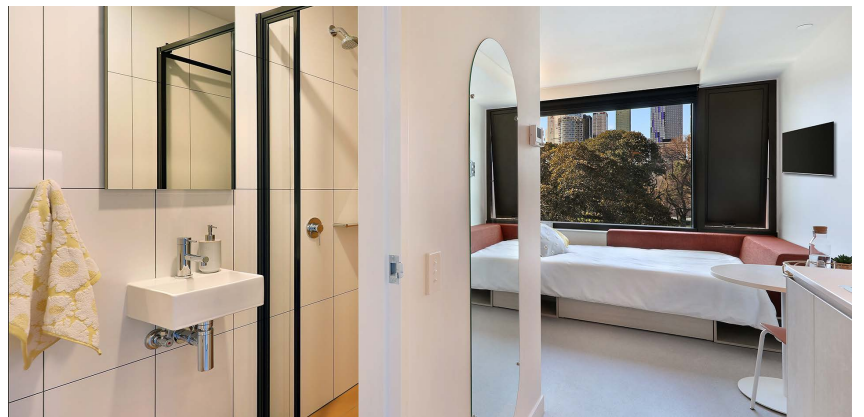

IGLU FLAGSTAFF GARDENS

PREMIUM STUDIO APARTMENTS

Sleeps 1

Private bathroom

Air conditioning

Unlimited wi-fi

Our studios are designed to maximise a shared student living experience, with everything you need for eating, sleeping and studying.

- › Each studio has a private ensuite bathroom and air-conditioning
- › Features well-appointed kitchenette with eating area for self-catering
- › Unlimited high-speed wi-fi included and available throughout

INSIDE THE STUDIO

All images are illustrative only and indicative of Iglu's finishes and features.

FEATURES AND INCLUSIONS

PRIVATE STUDIO APARTMENT

- › Secure swipe card
- › Double bed with under-bed storage
- › Ensuite bathroom
- › Air-conditioning / heating
- › HD television with Apple TV
- › Study desk, lamp, table and chairs
- › Pinboard and bookshelf
- › Built-in wardrobe and full length mirror
- › Kitchenette with microwave, cooktop, refrigerator, kettle, toaster and vacuum cleaner
- › Large window with block-out blinds

ENSUITE BATHROOM

- › Shower
- › Toilet
- › Basin
- › Mirror
- › Towel rail
- › Exhaust fan
- › Storage cabinet and shelving

 Accessible apartments available

ONE HANDY ALL-INCLUSIVE FEE

Your weekly rent includes all of this plus your water, electricity, access to 24/7 onsite support and lots of cool events.