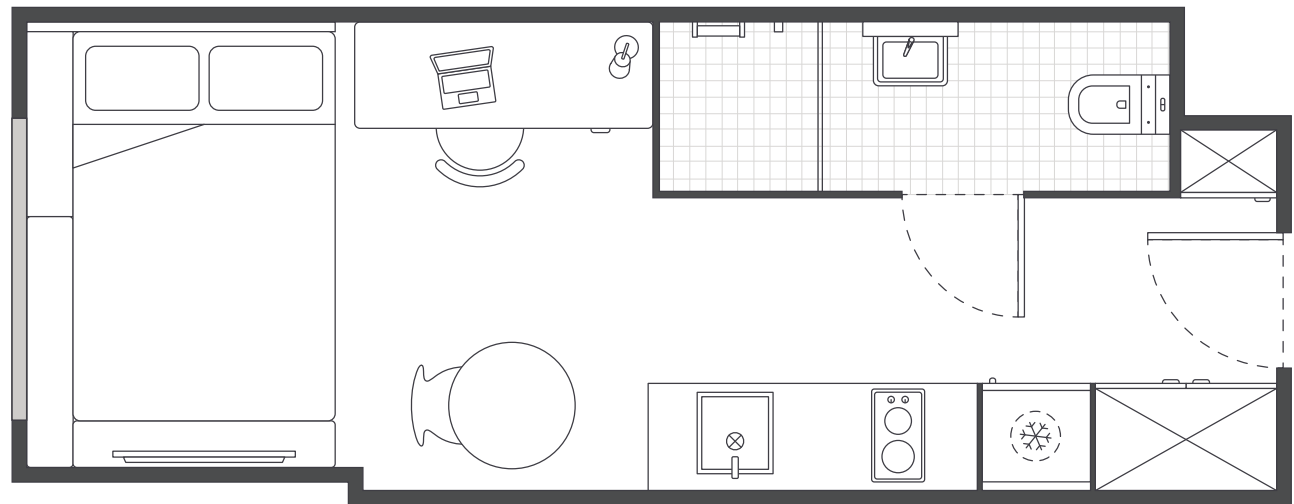

- › Each studio has a private ensuite bathroom and air-conditioning
- › Features well-appointed kitchenette with eating area for self-catering
- › Unlimited high-speed wi-fi included and available throughout

INSIDE THE STUDIO

All images are illustrative only and indicative of Iglu's finishes and features.

FEATURES AND INCLUSIONS

PRIVATE STUDIO APARTMENT

- › Secure swipe card
- › Double bed with under-bed storage
- › Ensuite bathroom
- › Air-conditioning / heating
- › HD television with Apple TV
- › Study desk, lamp, table and chairs
- › Pinboard and bookshelf
- › Built-in wardrobe and full length mirror
- › Kitchenette with microwave, cooktop, refrigerator, kettle, toaster and vacuum cleaner
- › Large window with block-out blinds

IGLU FLAGSTAFF GARDENS

PREMIUM STUDIO APARTMENTS

MATTRESS SIZE

- › Double bed: 137 x 187 cm

STUDIO LAYOUT 01

- › Located on levels 3 to 17
- › Approx. 18m²

Premium studios offer a leafy outlook over Flagstaff Gardens.

Room allocations are based on availability.

All floorplans are illustrative only and indicative of Iglu's finishes and features.

1

Key

Refrigerator unit

Shelving / storage

Window / glass

IGLU FLAGSTAFF GARDENS