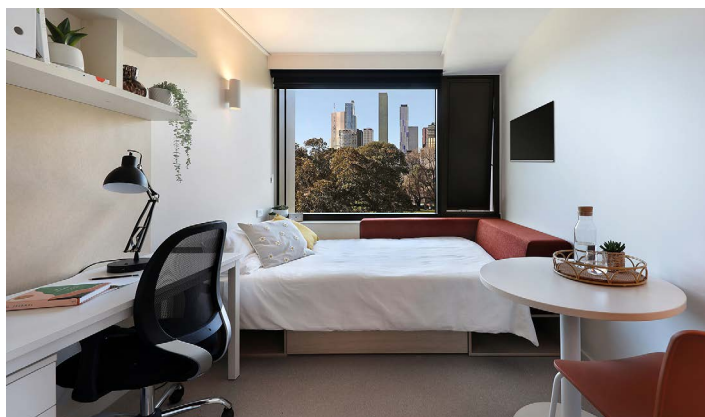

- › Each studio has a private ensuite bathroom and air-conditioning
- › Features well-appointed kitchenette with eating area for self-catering
- › Unlimited high-speed wi-fi included and available throughout

INSIDE THE STUDIO

All images are illustrative only and indicative of Iglu's finishes and features.

FEATURES AND INCLUSIONS

PRIVATE STUDIO APARTMENT

- › Secure swipe card
- › Double bed with under-bed storage
- › Ensuite bathroom
- › Air-conditioning / heating
- › HD television with Apple TV
- › Study desk, lamp, table and chairs
- › Pinboard and bookshelf
- › Built-in wardrobe and full length mirror
- › Kitchenette with microwave, cooktop, refrigerator, kettle, toaster and vacuum cleaner
- › Large window with block-out blinds

IGLU FLAGSTAFF GARDENS

PREMIUM STUDIO APARTMENTS

MATTRESS SIZE

- › Double bed: 137 x 187 cm

STUDIO LAYOUT 01

- › Located on levels 3 to 17
- › Approx. 18m²

Premium studios offer a leafy outlook over Flagstaff Gardens.

PREMIUM STUDIO APARTMENTS

MATTRESS SIZE

- › Double bed: 137 x 187 cm

STUDIO LAYOUT 02

- › Located on levels 2 to 17
- › Approx. 16.8m²

Premium studios offer a leafy outlook over Flagstaff Gardens.

Room allocations are based on availability.