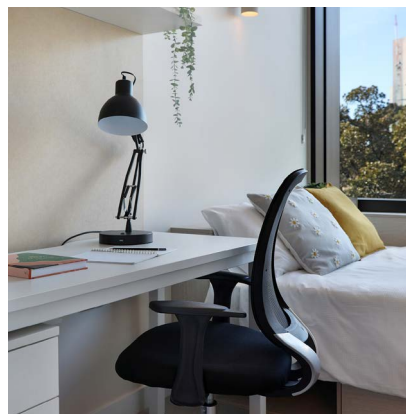

IGLU FLAGSTAFF GARDENS

PREMIUM STUDIO APARTMENTS

Sleeps 1

Private bathroom

Air conditioning

Unlimited wi-fi

Our studios are designed to maximise a shared student living experience, with everything you need for eating, sleeping and studying.

- › Each studio has a private ensuite bathroom and air-conditioning
- › Features well-appointed kitchenette with eating area for self-catering
- › Unlimited high-speed wi-fi included and available throughout

INSIDE THE STUDIO

All images are illustrative only and indicative of Iglu's finishes and features.

FEATURES AND INCLUSIONS

PRIVATE STUDIO APARTMENT

- › Secure swipe card
- › Double bed with under-bed storage
- › Ensuite bathroom
- › Air-conditioning / heating
- › HD television with Apple TV
- › Study desk, lamp, table and chairs
- › Pinboard and bookshelf
- › Built-in wardrobe and full length mirror
- › Kitchenette with microwave, cooktop, refrigerator, kettle, toaster and vacuum cleaner
- › Large window with block-out blinds

ENSUITE BATHROOM

- › Shower
- › Toilet
- › Basin
- › Mirror
- › Towel rail
- › Exhaust fan
- › Storage cabinet and shelving

 Accessible apartments available

ONE HANDY ALL-INCLUSIVE FEE

Your weekly rent includes all of this plus your water, electricity, access to 24/7 onsite support and lots of cool events.