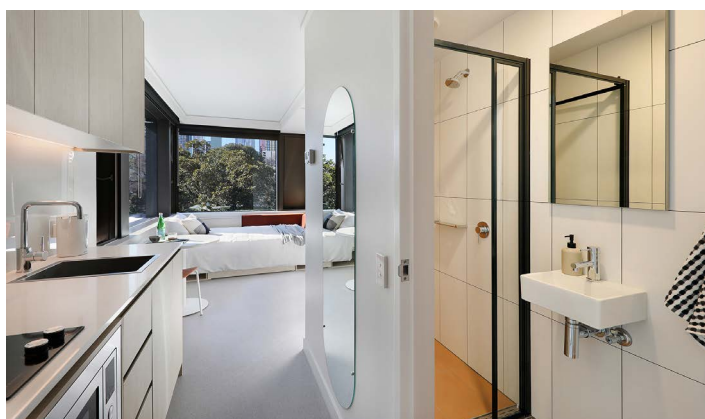

IGLU FLAGSTAFF GARDENS

PREMIUM STUDIO APARTMENTS

Sleeps 1

Private bathroom

Air conditioning

Unlimited wi-fi

Our studios are designed to maximise a shared student living experience, with everything you need for eating, sleeping and studying.

- › Each studio has a private ensuite bathroom and air-conditioning
- › Features well-appointed kitchenette with eating area for self-catering
- › Unlimited high-speed wi-fi included and available throughout

INSIDE THE STUDIO

All images are illustrative only and indicative of Iglu's finishes and features.

FEATURES AND INCLUSIONS

PRIVATE STUDIO APARTMENT

- › Secure swipe card
- › Double bed with under-bed storage
- › Ensuite bathroom
- › Air-conditioning / heating
- › HD television with Apple TV
- › Study desk, lamp, table and chairs
- › Pinboard and bookshelf
- › Built-in wardrobe and full length mirror
- › Kitchenette with microwave, cooktop, refrigerator, kettle, toaster and vacuum cleaner
- › Large window with block-out blinds

ENSUITE BATHROOM

- › Shower
- › Toilet
- › Basin
- › Mirror
- › Towel rail
- › Exhaust fan
- › Storage cabinet and shelving

 Accessible apartments available

ONE HANDY ALL-INCLUSIVE FEE

Your weekly rent includes all of this plus your water, electricity, access to 24/7 onsite support and lots of cool events.