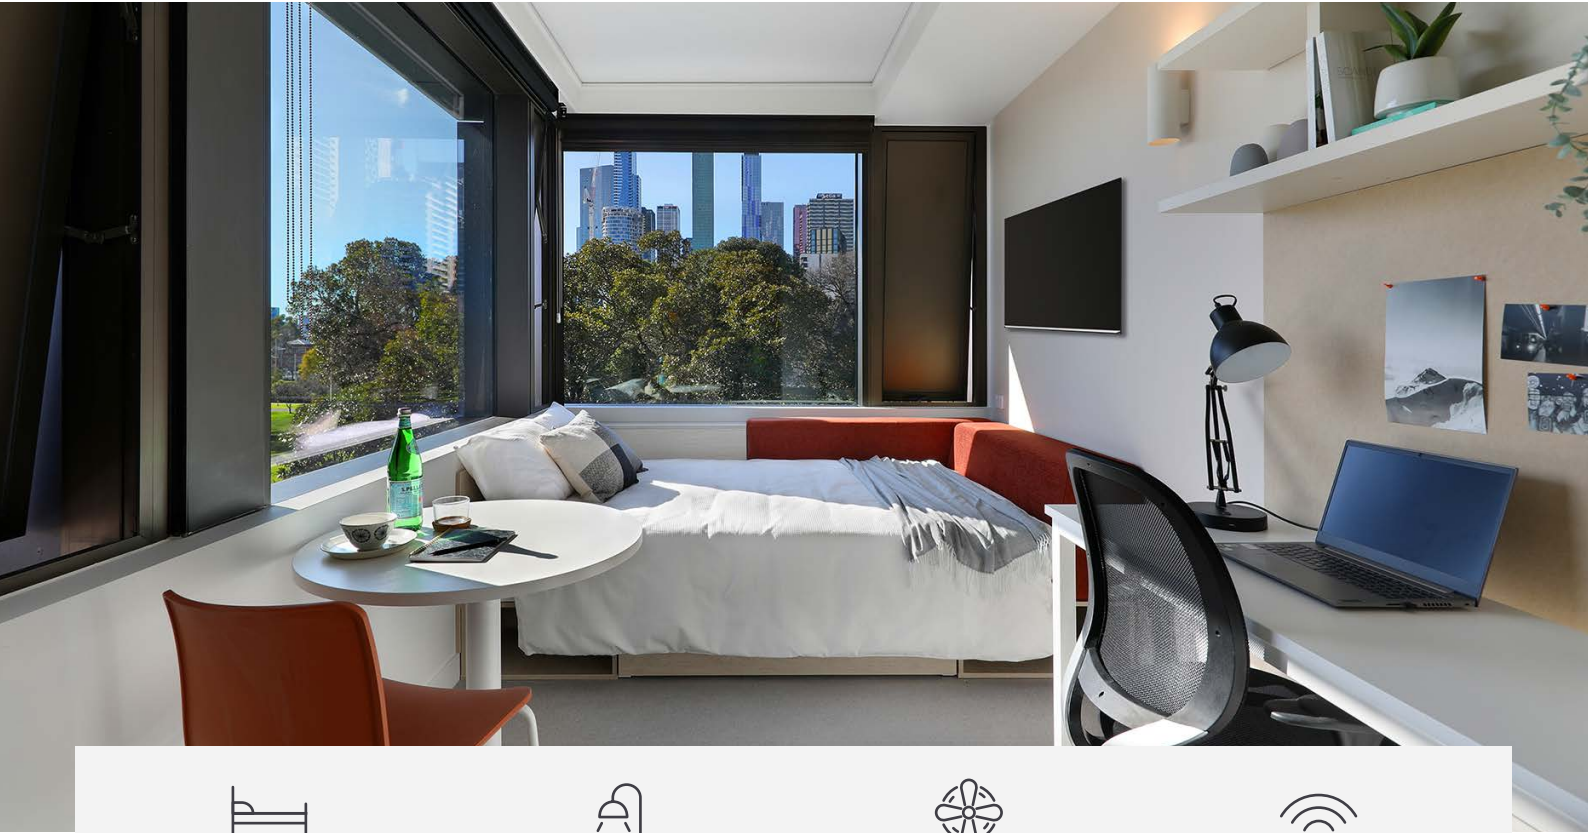

IGLU FLAGSTAFF GARDENS

PREMIUM STUDIO APARTMENTS

Sleeps 1

Private bathroom

Air conditioning

Unlimited wi-fi

Our studios are designed to maximise a shared student living experience, with everything you need for eating, sleeping and studying.

- › Each studio has a private ensuite bathroom and air-conditioning
- › Features well-appointed kitchenette with eating area for self-catering
- › Unlimited high-speed wi-fi included and available throughout

INSIDE THE STUDIO

All images are illustrative only and indicative of Iglu's finishes and features.

FEATURES AND INCLUSIONS

PRIVATE STUDIO APARTMENT

- › Secure swipe card
- › Double bed with under-bed storage
- › Ensuite bathroom
- › Air-conditioning / heating
- › HD television with Apple TV
- › Study desk, lamp, table and chairs
- › Pinboard and bookshelf
- › Built-in wardrobe and full length mirror
- › Kitchenette with microwave, cooktop, refrigerator, kettle, toaster and vacuum cleaner
- › Large window with block-out blinds

ENSUITE BATHROOM

- › Shower
- › Toilet
- › Basin
- › Mirror
- › Towel rail
- › Exhaust fan
- › Storage cabinet and shelving

 Accessible apartments available

ONE HANDY ALL-INCLUSIVE FEE

Your weekly rent includes all of this plus your water, electricity, access to 24/7 onsite support and lots of cool events.