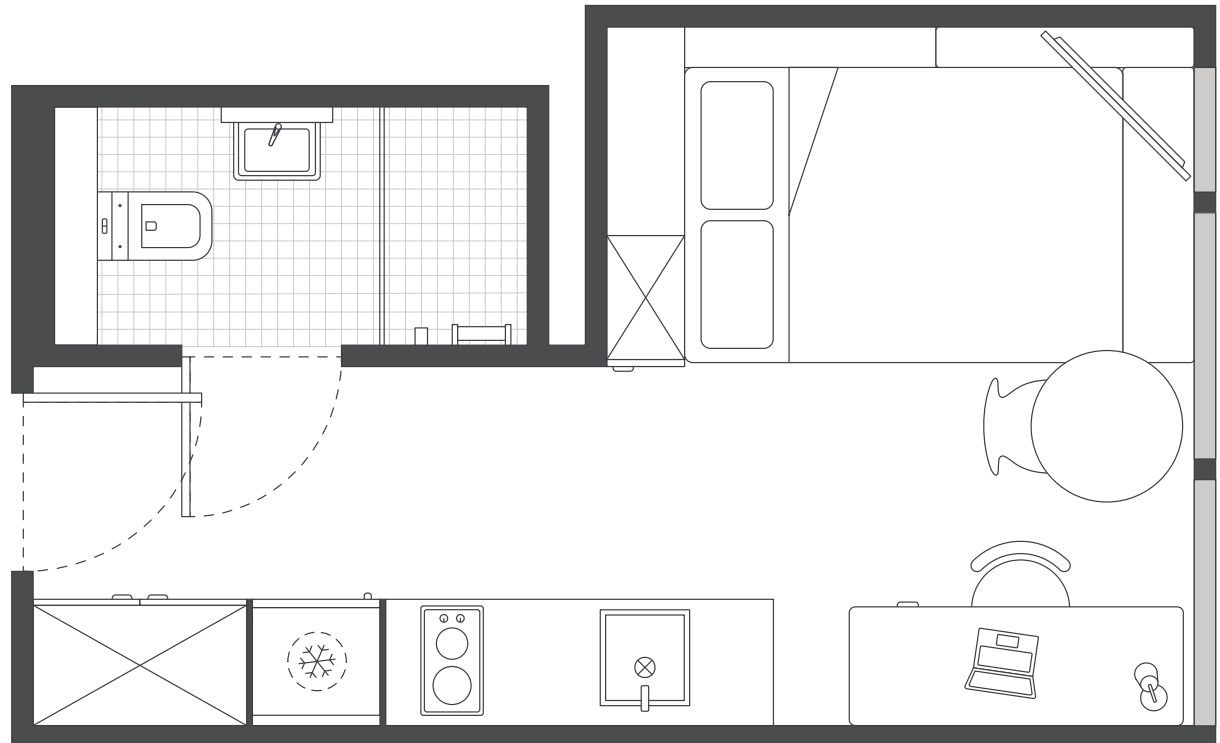

INSIDE THE STUDIO

All images are illustrative only and indicative of Iglu's finishes and features.

FEATURES AND INCLUSIONS

PRIVATE STUDIO APARTMENT

- › Secure swipe card
- › Double bed with under-bed storage
- › Ensuite bathroom
- › Air-conditioning / heating
- › HD television with Apple TV
- › Study desk, lamp, table and chairs
- › Pinboard and bookshelf
- › Built-in wardrobe and full length mirror
- › Kitchenette with microwave, cooktop, refrigerator, kettle, toaster and vacuum cleaner
- › Large window with block-out blinds

Room allocations are based on availability.

All floorplans are illustrative only and indicative of Iglu's finishes and features.

1

Key

Refrigerator unit

Shelving / storage

Window / glass

IGLU FLAGSTAFF GARDENS

PREMIUM STUDIO APARTMENTS

MATTRESS SIZE

- › Double bed: 137 x 187 cm

STUDIO LAYOUT 02

- › Located on levels 2 to 17
- › Approx. 16.8m²

Premium studios offer a leafy outlook over Flagstaff Gardens.

Room allocations are based on availability.

All floorplans are illustrative only and indicative of Iglu's finishes and features.

2

Key

Refrigerator unit

Shelving / storage

Window / glass