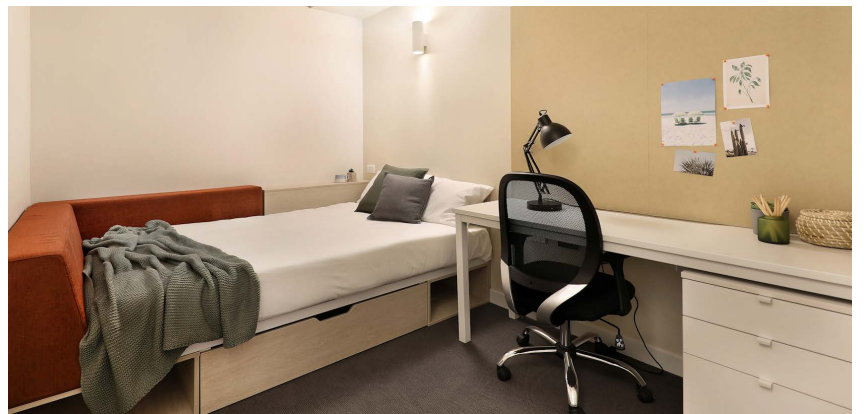

Pretty cool really.

- › Each bedroom is fully furnished and features air-conditioning
- › Features a large shared kitchen, lounge and dining area
- › Unlimited high-speed wi-fi is included and available throughout

INSIDE THE APARTMENT

All images are illustrative only and indicative of Iglu's finishes and features.

FEATURES AND INCLUSIONS

SHARED SPACE

- › Secure swipe card
- › HD television with Apple TV
- › Lounge area with couch and coffee table
- › Dining table and chairs
- › Fully equipped kitchen with:
 - microwave and cooktop
 - refrigerator and freezer
 - kettle, toaster and vacuum cleaner
- › Floor to ceiling windows

PRIVATE BEDROOM

- › Lockable door
- › Air-conditioning / heating
- › Double bed with built-in storage
- › Study desk, chair and lamp
- › Shelving and pinboard
- › Wardrobe
- › Full length mirror

SHARED BATHROOM

- › Shower
- › Toilet
- › Basin
- › Mirror
- › Towel rail
- › Exhaust fan
- › Storage cabinet and shelving

ONE HANDY ALL-INCLUSIVE FEE

Your weekly rent includes all of this plus your water, electricity, access to 24/7 onsite support and lots of cool events.