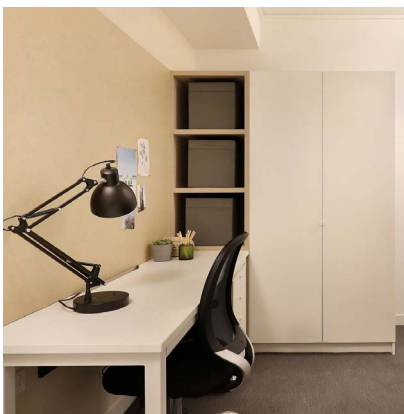

Pretty cool really.

- › Each bedroom is fully furnished and features air-conditioning
- › Features a large shared kitchen, lounge and dining area
- › Unlimited high-speed wi-fi is included and available throughout

INSIDE THE APARTMENT

All images are illustrative only and indicative of Iglu's finishes and features.

FEATURES AND INCLUSIONS

SHARED SPACE

- › Secure swipe card
- › HD television with Apple TV
- › Lounge area with couch and coffee table
- › Dining table and chairs
- › Fully equipped kitchen with:
 - microwave and cooktop
 - refrigerator and freezer
 - kettle, toaster and vacuum cleaner
- › Floor to ceiling windows

PRIVATE BEDROOM

- › Lockable door
- › Air-conditioning / heating
- › Double bed with built-in storage
- › Study desk, chair and lamp
- › Shelving and pinboard
- › Wardrobe
- › Full length mirror

SHARED BATHROOM