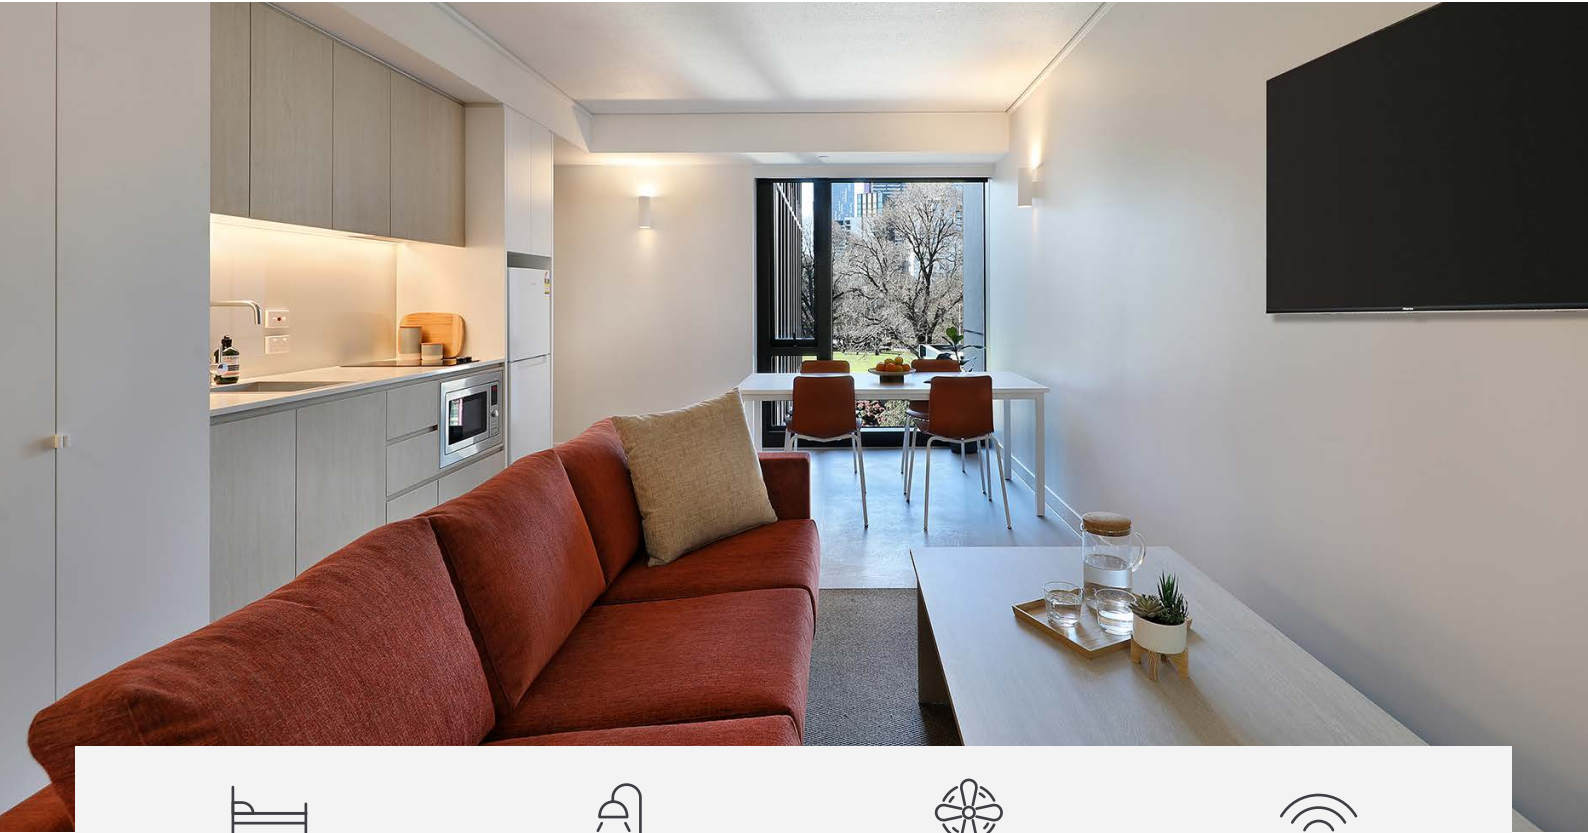

IGLU FLAGSTAFF GARDENS

PREMIUM 2 BEDROOM SHARE APARTMENTS

5-6 bedrooms

Shared bathroom

Air conditioning

Unlimited wi-fi

Living in a shared student apartment is a great way to meet people and make new friends. And it's fully furnished!

Pretty cool really.

- › Each bedroom is fully furnished and features air-conditioning
- › Features a large shared kitchen, lounge and dining area
- › Unlimited high-speed wi-fi is included and available throughout

INSIDE THE APARTMENT

All images are illustrative only and indicative of Iglu's finishes and features.

FEATURES AND INCLUSIONS

SHARED SPACE

- › Secure swipe card
- › HD television with Apple TV
- › Lounge area with couch and coffee table
- › Dining table and chairs
- › Fully equipped kitchen with:
 - microwave and cooktop
 - refrigerator and freezer
 - kettle, toaster and vacuum cleaner
- › Floor to ceiling windows

PRIVATE BEDROOM

- › Lockable door
- › Air-conditioning / heating
- › Double bed with built-in storage
- › Study desk, chair and lamp
- › Shelving and pinboard
- › Wardrobe
- › Full length mirror

SHARED BATHROOM