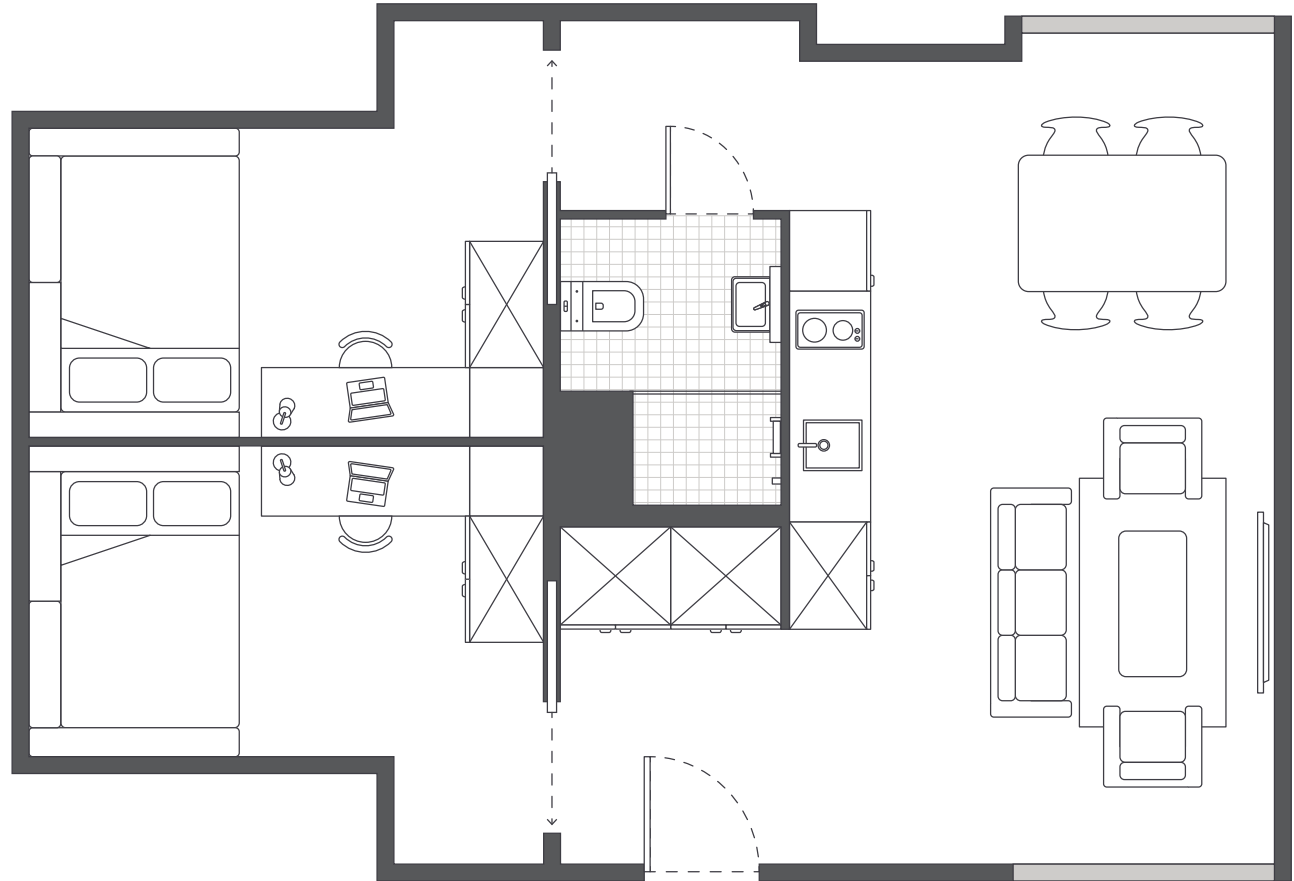

PRIVATE BEDROOM

- › Lockable door
- › Air-conditioning / heating
- › Double bed with built-in storage
- › Study desk, chair and lamp
- › Shelving and pinboard
- › Wardrobe
- › Full length mirror

SHARED BATHROOM

- › Shower
- › Toilet
- › Basin
- › Mirror
- › Towel rail
- › Exhaust fan
- › Storage cabinet and shelving

ONE HANDY ALL-INCLUSIVE FEE

Your weekly rent includes all of this plus your water, electricity, access to 24/7 onsite support and lots of cool events.

IGLU FLAGSTAFF GARDENS

PREMIUM 2 BEDROOM APARTMENTS

MATTRESS SIZE

- › Double bed: 137 x 187 cm

APARTMENT LAYOUT

- › Located on levels 3 to 11
- › Approx. 56.3m²

Room allocations are based on availability.

All floorplans are illustrative only and indicative of Iglu's finishes and features.

Key

Refrigerator unit

Shelving / storage

Window / glass