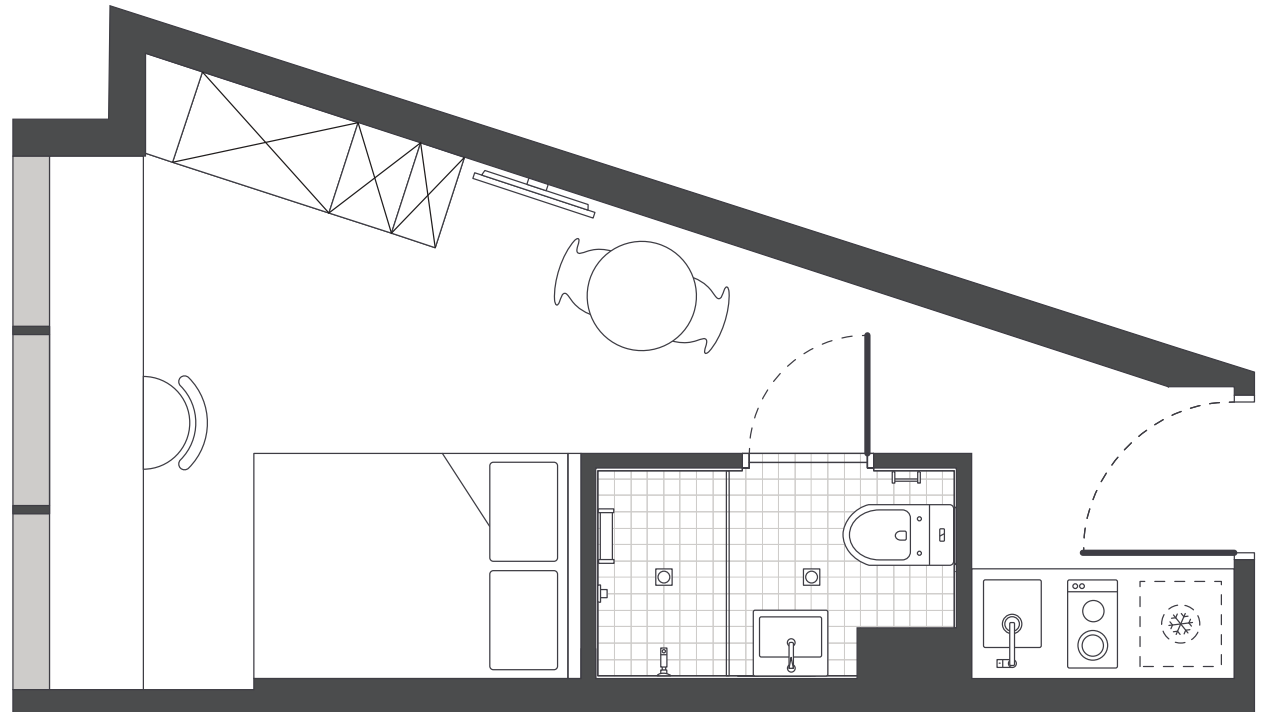

IGLU CHATSWOOD

STANDARD STUDIO APARTMENTS

MATTRESS SIZE

- › Double bed: 137 x 187 cm

STUDIO LAYOUT

- › Located on levels 2 to 10
- › Approx. 17.3m²

Room allocations are based on availability.

All floorplans are illustrative only and indicative of Iglu's finishes and features.

Key