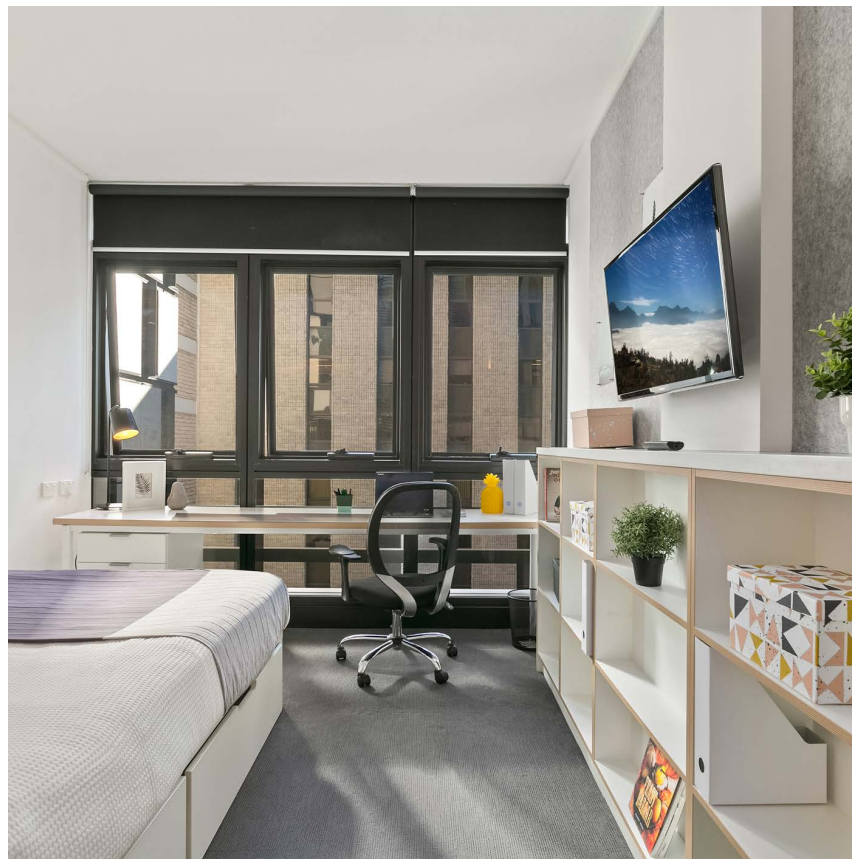

## STANDARD STUDIO APARTMENTS

Sleeps 1

Private bathroom

Air conditioning

Unlimited wi-fi

Our studios are designed to maximise a shared student living experience, with everything you need for eating, sleeping and studying.

- › Each studio has a private ensuite bathroom and air-conditioning
- › Features well-appointed kitchenette with eating area for self-catering
- › Unlimited high-speed wi-fi is included and available throughout

### PRIVATE STUDIO APARTMENT

- › Secure swipe card
- › Double bed with under-bed storage
- › Ensuite bathroom
- › Air-conditioning / heating
- › HD television with Apple TV
- › Study desk, lamp, table and chairs
- › Pinboard and bookshelf
- › Built-in wardrobe and full length mirror
- › Kitchenette with microwave, cooktop, bar fridge, kettle and toaster
- › Acoustic louvre windows