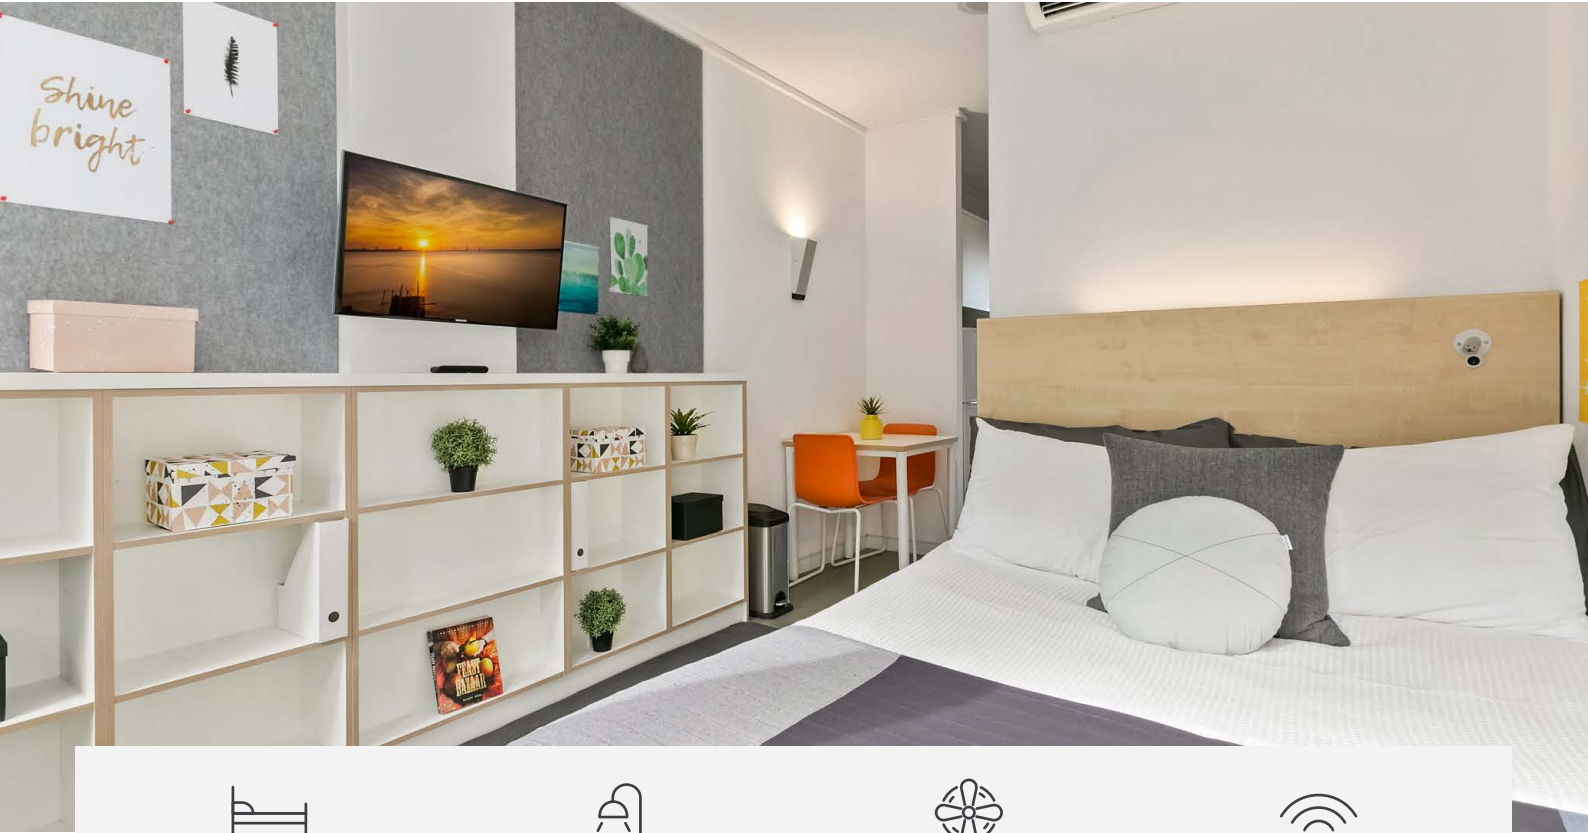

## STANDARD STUDIO APARTMENTS

Sleeps 1

Private bathroom

Air conditioning

Unlimited wi-fi

Our studios are designed to maximise a shared student living experience, with everything you need for eating, sleeping and studying.

- › Each studio has a private ensuite bathroom and air-conditioning
- › Features well-appointed kitchenette with eating area for self-catering
- › Unlimited high-speed wi-fi is included and available throughout

### PRIVATE STUDIO APARTMENT

- › Secure swipe card
- › Double bed with under-bed storage
- › Ensuite bathroom
- › Air-conditioning / heating
- › HD television with Apple TV
- › Study desk, lamp, table and chairs
- › Pinboard and bookshelf
- › Built-in wardrobe and full length mirror
- › Kitchenette with microwave, cooktop, bar fridge, kettle and toaster
- › Acoustic louvre windows