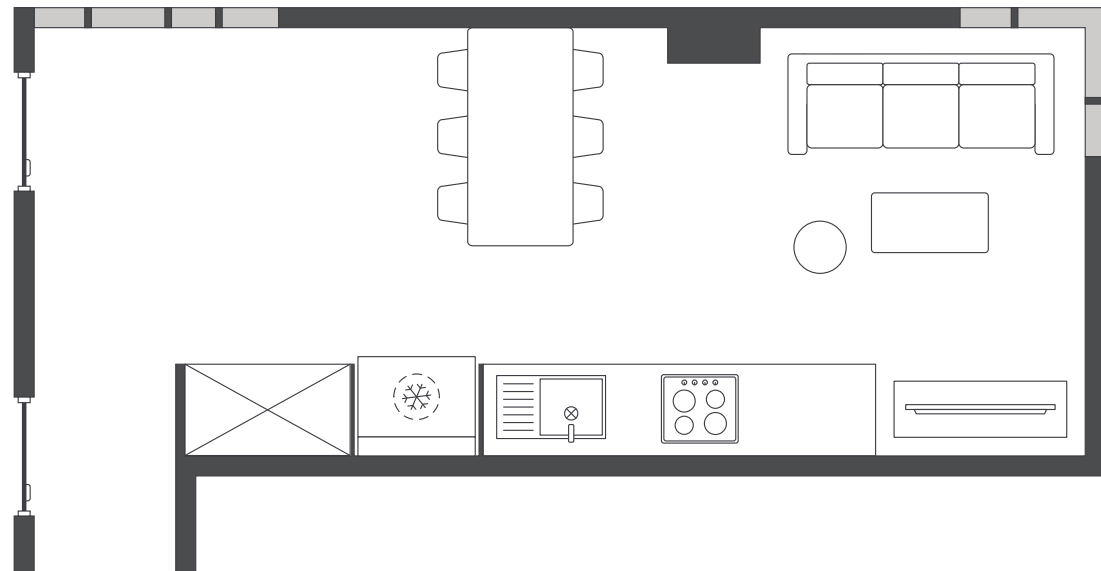

SHARED SPACE

Room allocations are based on availability.

All floorplans are illustrative only and indicative of Iglu's finishes and features.

Key

Refrigerator unit

Shelving / storage

Window / glass