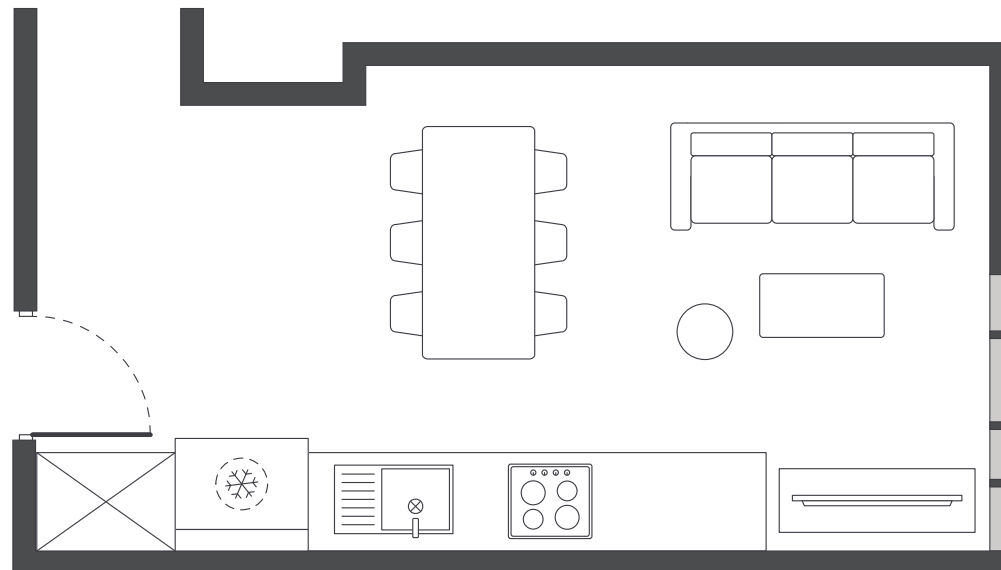

SHARED SPACE

Room allocations are based on availability.

All floorplans are illustrative only and indicative of Iglu's finishes and features.

Key

Refrigerator unit

Shelving / storage

Window / glass