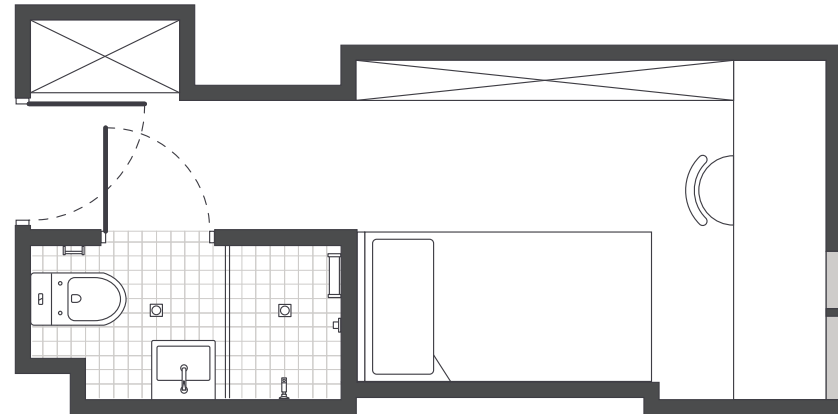

IGLU CHATSWOOD

4 BEDROOM SHARE APARTMENTS

MATTRESS SIZE

- › King single bed: 106 x 203 cm

SHARE KITCHEN & DINING AREA

- › Approx. 21.2m²

BEDROOM LAYOUT

- › Approx. 13.4m²

SINGLE BEDROOM