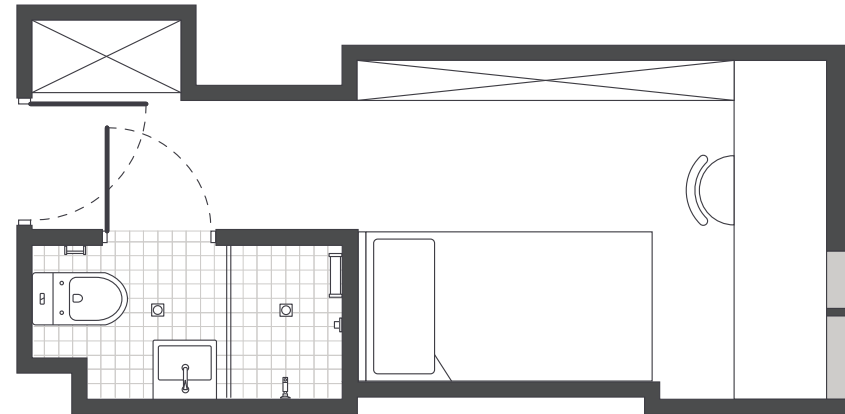

IGLU CHATSWOOD

6 BEDROOM SHARE APARTMENTS

MATTRESS SIZE

- › King single bed: 106 x 203 cm

SHARE KITCHEN & DINING AREA

- › Approx. 28.9m²

BEDROOM LAYOUT

- › Approx. 13.4m²

SINGLE BEDROOM