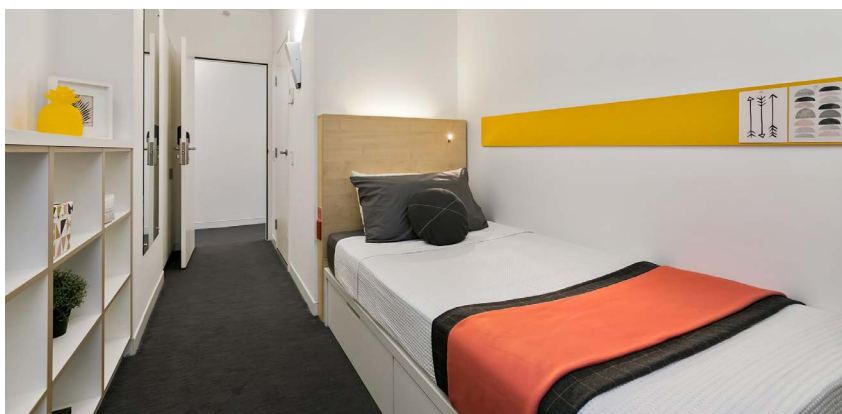

## SHARE APARTMENTS

4-6 bedrooms

Private bathroom

Air conditioning

Unlimited wi-fi

Living in a shared student apartment is a great way to meet people and make new friends. And it's fully furnished!

Pretty cool really.

- › Each bedroom has an ensuite bathroom and air-conditioning
- › Apartments feature a large kitchen, lounge and dining area
- › Unlimited high-speed wi-fi is included and available throughout

### PRIVATE BEDROOM

- › Secure swipe card
- › Air-conditioning / heating
- › King single bed with built-in storage
- › Private ensuite bathroom
- › Study desk, chair, lamp and pinboard
- › Bookshelf and storage
- › Built-in wardrobe and full length mirror
- › Acoustic louvre windows