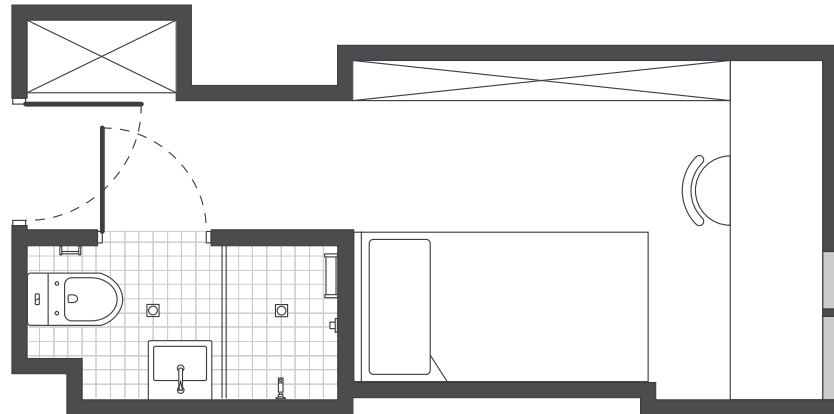

IGLU CHATSWOOD

5 BEDROOM SHARE APARTMENTS

MATTRESS SIZE

- › King single bed: 106 x 203 cm

SHARE KITCHEN & DINING AREA

- › Approx. 23.2m²

BEDROOM LAYOUT

- › Approx. 13.4m²

SINGLE BEDROOM