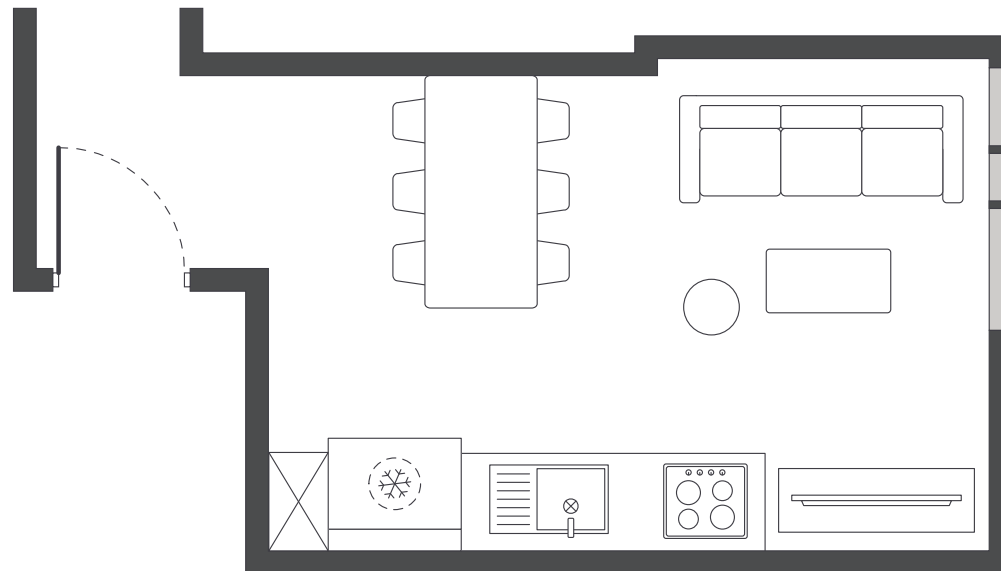

SHARED SPACE

Room allocations are based on availability.

All floorplans are illustrative only and indicative of Iglu's finishes and features.

Key

Refrigerator unit

Shelving / storage

Window / glass