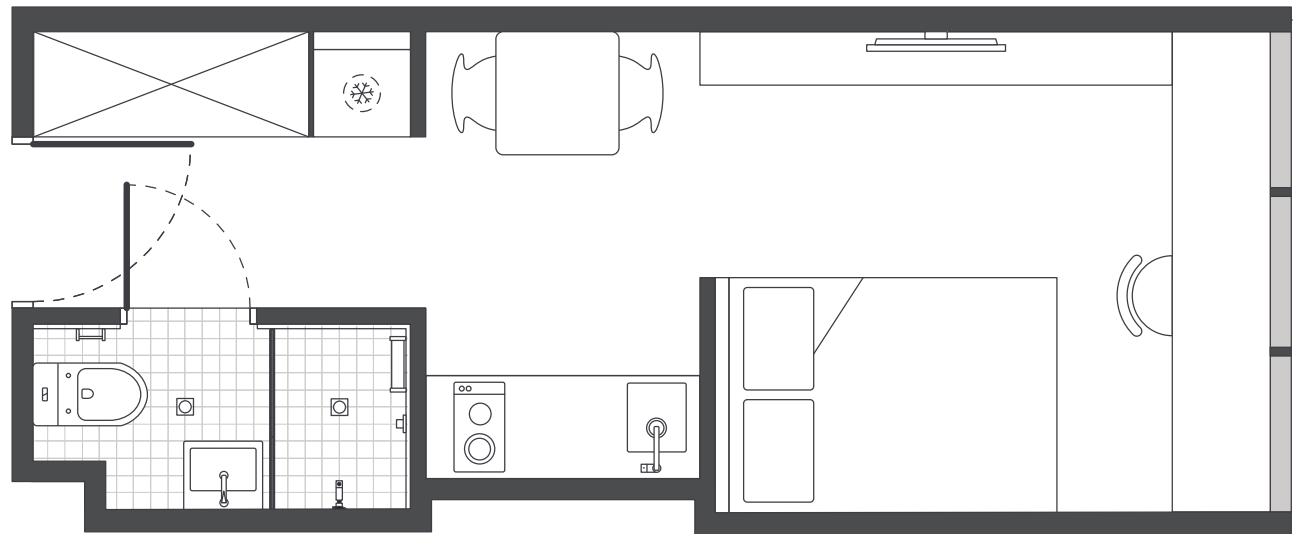

INSIDE THE STUDIO

All images are illustrative only and indicative of Iglu's finishes and features.

FEATURES AND INCLUSIONS

PRIVATE STUDIO APARTMENT

- › Secure swipe card
- › Double bed with under-bed storage
- › Ensuite bathroom
- › Air-conditioning / heating
- › HD television with Apple TV
- › Study desk, lamp, table and chairs
- › Pinboard and bookshelf
- › Built-in wardrobe and full length mirror
- › Kitchenette with microwave, cooktop, refrigerator, kettle and toaster
- › Acoustic louvre windows

Key

-  Refrigerator unit
-  Shelving / storage
-  Window / glass

IGLU CHATSWOOD

PREMIUM STUDIO APARTMENTS

MATTRESS SIZE

- › Double bed: 137 x 187 cm

STUDIO LAYOUT 02

- › Located on levels 8 to 11
- › Approx. 21m²

2

Room allocations are based on availability.

All floorplans are illustrative only and indicative of Iglu's finishes and features.

Key

IGLU CHATSWOOD

PREMIUM STUDIO APARTMENTS

MATTRESS SIZE

- › Double bed: 137 x 187 cm

STUDIO LAYOUT 03

- › Located on levels 8 to 11
- › Approx. 20m²

3

Room allocations are based on availability.

All floorplans are illustrative only and indicative of Iglu's finishes and features.

Key

Refrigerator unit