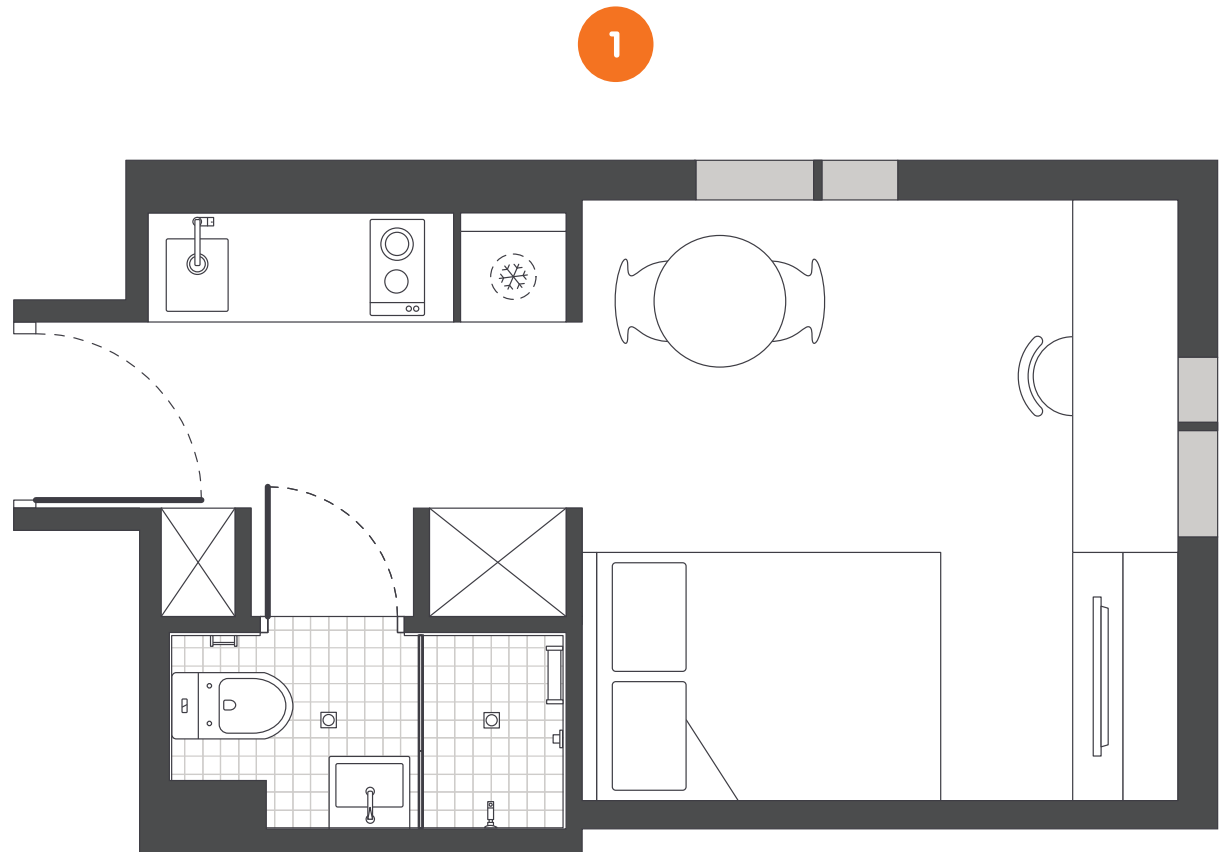

INSIDE THE STUDIO

All images are illustrative only and indicative of Iglu's finishes and features.

FEATURES AND INCLUSIONS

PRIVATE STUDIO APARTMENT

- › Secure swipe card
- › Double bed with under-bed storage
- › Ensuite bathroom
- › Air-conditioning / heating
- › HD television with Apple TV
- › Study desk, lamp, table and chairs
- › Pinboard and bookshelf
- › Built-in wardrobe and full length mirror
- › Kitchenette with microwave, cooktop, refrigerator, kettle and toaster
- › Acoustic louvre windows

ENSUITE BATHROOM

- › Shower
- › Toilet
- › Basin
- › Mirror
- › Towel rail
- › Exhaust fan
- › Storage cabinet and shelving

 Accessible apartments available

Located on levels 8 to 11, Premium studios at Iglu Chatswood are more spacious and offer great views.

- › Double bed: 137 x 187 cm

STUDIO LAYOUT 01

- › Located on levels 8 to 11
- › Approx. 20m²

Room allocations are based on availability.

All floorplans are illustrative only and indicative of Iglu's finishes and features.

Key

-  Refrigerator unit
-  Shelving / storage
-  Window / glass

IGLU CHATSWOOD

PREMIUM STUDIO APARTMENTS

MATTRESS SIZE

- › Double bed: 137 x 187 cm

STUDIO LAYOUT 02

- › Located on levels 8 to 11
- › Approx. 21m²