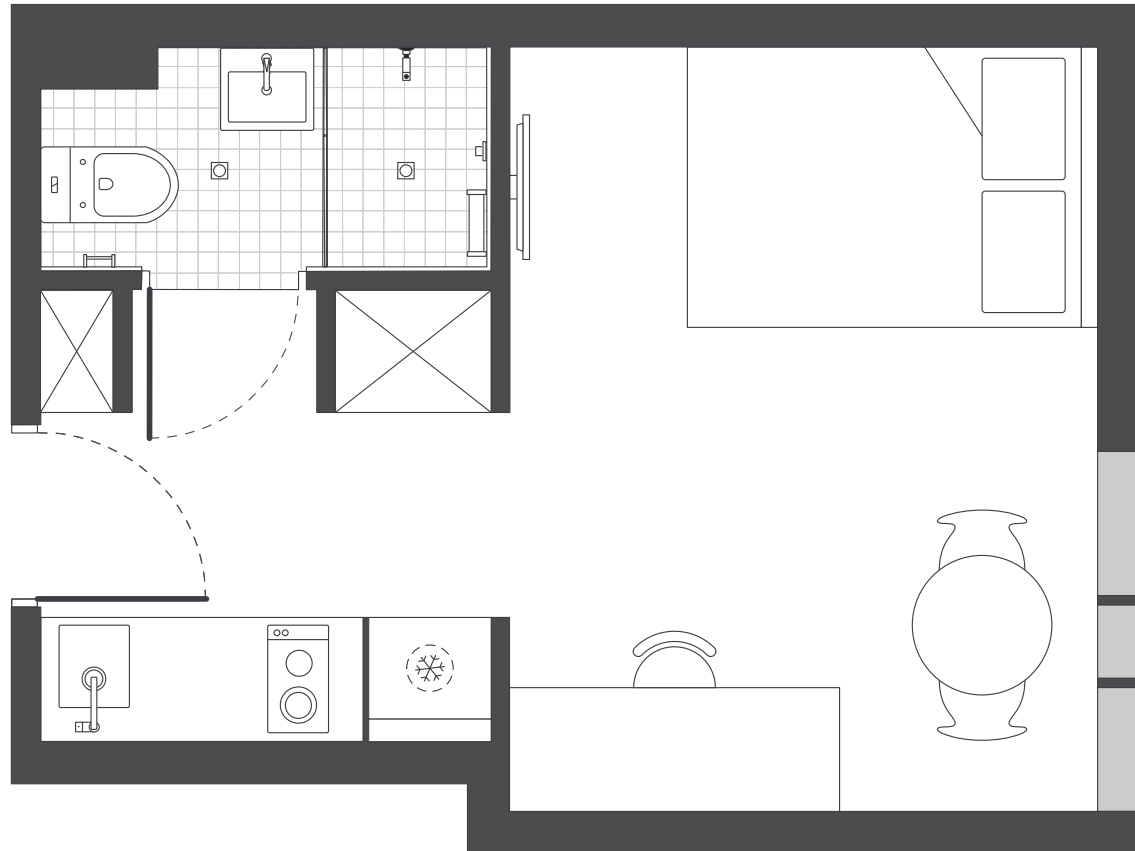

INSIDE THE STUDIO

All images are illustrative only and indicative of Iglu's finishes and features.

FEATURES AND INCLUSIONS

PRIVATE STUDIO APARTMENT

- › Secure swipe card
- › Double bed with under-bed storage
- › Ensuite bathroom
- › Air-conditioning / heating
- › HD television with Apple TV
- › Study desk, lamp, table and chairs
- › Pinboard and bookshelf
- › Built-in wardrobe and full length mirror
- › Kitchenette with microwave, cooktop, refrigerator, kettle and toaster
- › Acoustic louvre windows

Key

-  Refrigerator unit
-  Shelving / storage
-  Window / glass

IGLU CHATSWOOD

PREMIUM STUDIO APARTMENTS

MATTRESS SIZE

- › Double bed: 137 x 187 cm

STUDIO LAYOUT 02

- › Located on levels 8 to 11
- › Approx. 21m²

2

Room allocations are based on availability.

All floorplans are illustrative only and indicative of Iglu's finishes and features.

Key

IGLU CHATSWOOD

PREMIUM STUDIO APARTMENTS

MATTRESS SIZE

- › Double bed: 137 x 187 cm

STUDIO LAYOUT 03

- › Located on levels 8 to 11
- › Approx. 20m²

3

Room allocations are based on availability.

All floorplans are illustrative only and indicative of Iglu's finishes and features.

Key

Refrigerator unit