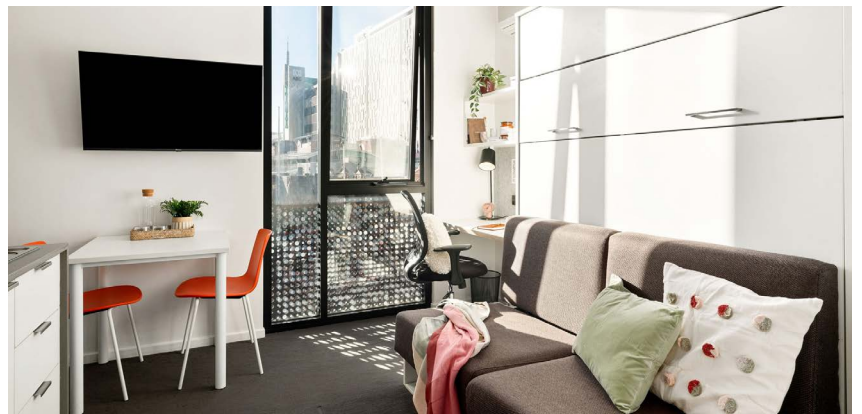

# IGLU CENTRAL STUDIO APARTMENTS

Sleeps 1

Private bathroom

Air conditioning

Unlimited wi-fi

Our studios are designed to maximise a shared student living experience, with everything you need for eating, sleeping and studying.

- › Each studio has a private ensuite bathroom and air-conditioning
- › Features well-appointed kitchenette with eating area for self-catering
- › Unlimited high-speed wi-fi included and available throughout

### PRIVATE STUDIO APARTMENT

- › Secure swipe card
- › Fold-down double bed (converts to sofa)
- › Ensuite bathroom
- › Air-conditioning / heating
- › SMART TV with Apple TV
- › Study desk, lamp, table and chairs
- › Pinboard and bookshelf
- › Built-in wardrobe and full length mirror
- › Kitchenette with microwave, cooktop, bar fridge, kettle and toaster
- › Large window with block-out blinds