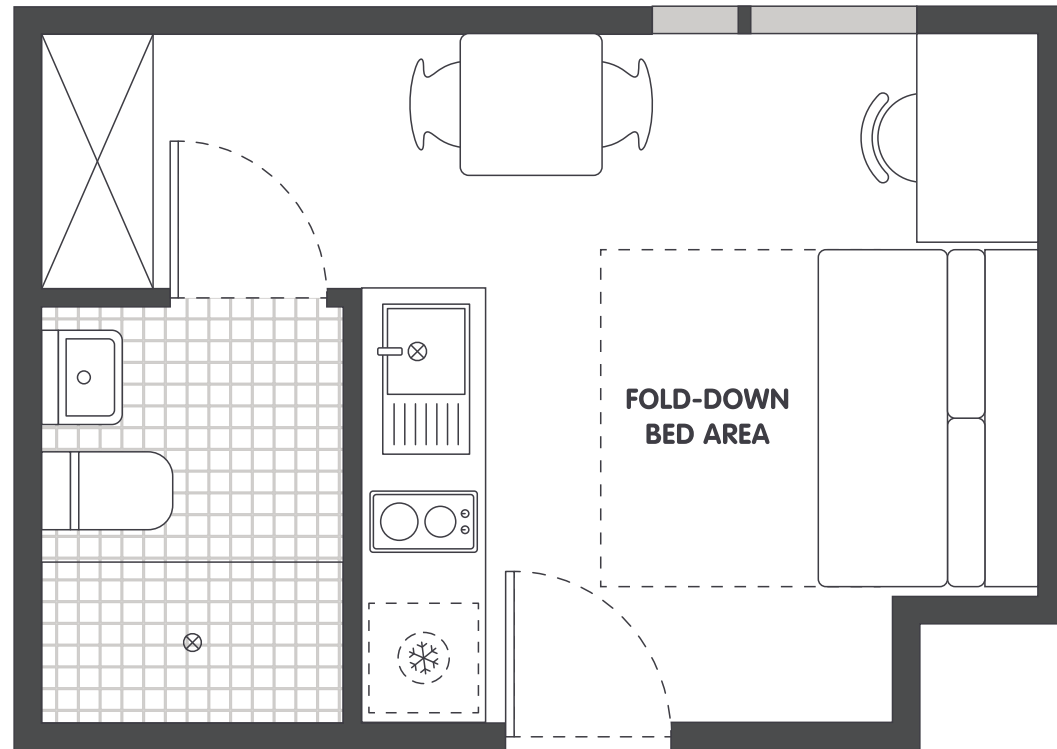

### STANDARD STUDIO APARTMENTS

#### MATTRESS SIZE

› Double bed: 137 x 187 cm

#### STUDIO LAYOUT 01

› Approx. 16.5m<sup>2</sup>

1

Room allocations are based on availability.

All floorplans are illustrative only and indicative of Iglu's finishes and features.