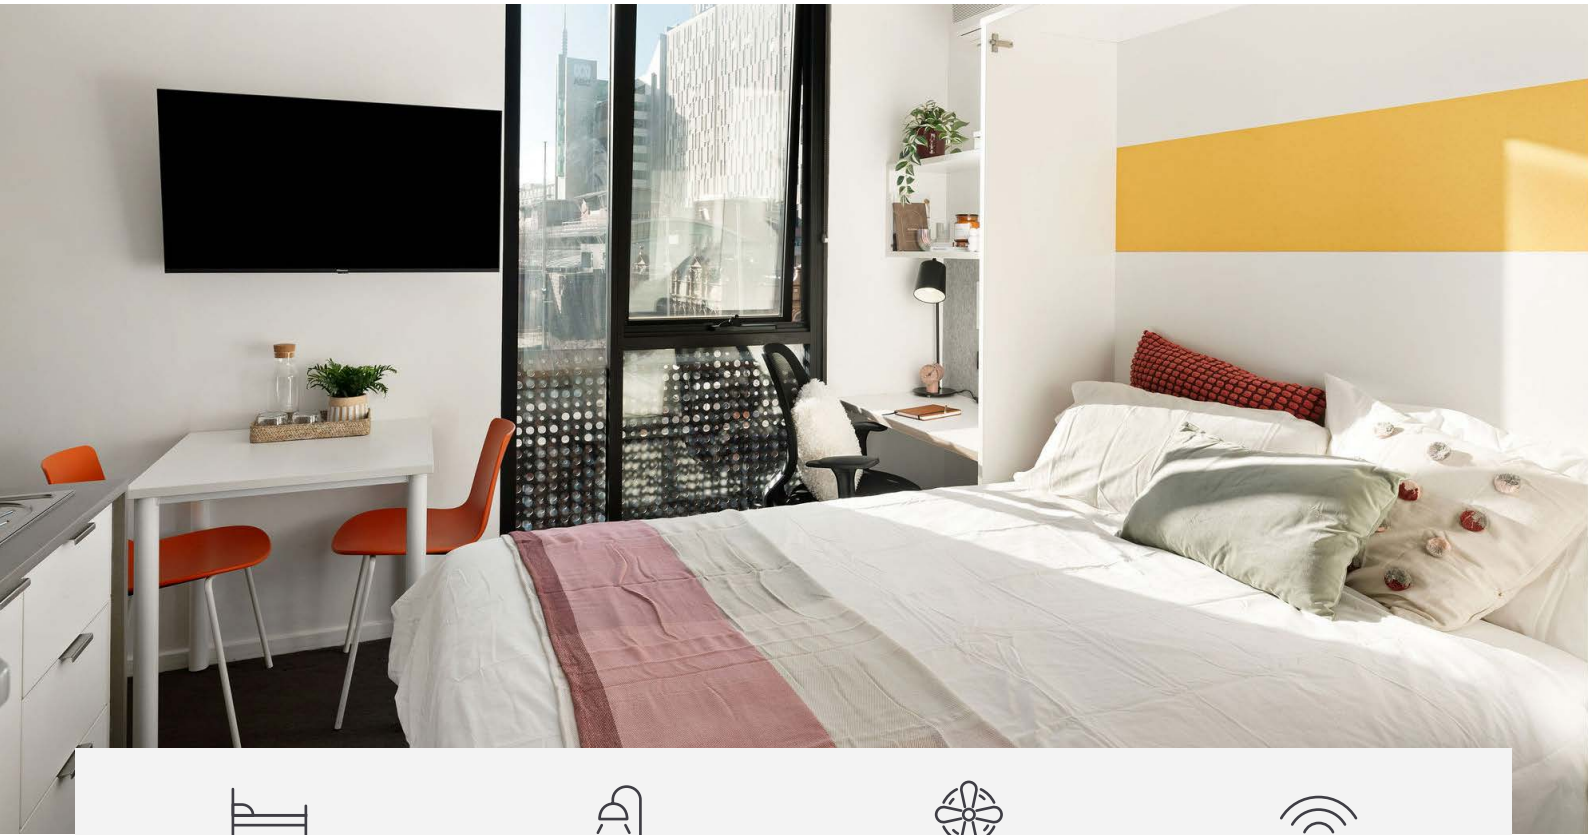

# IGLU CENTRAL STUDIO APARTMENTS

Sleeps 1

Private bathroom

Air conditioning

Unlimited wi-fi

Our studios are designed to maximise a shared student living experience, with everything you need for eating, sleeping and studying.

- › Each studio has a private ensuite bathroom and air-conditioning
- › Features well-appointed kitchenette with eating area for self-catering
- › Unlimited high-speed wi-fi included and available throughout

### PRIVATE STUDIO APARTMENT

- › Secure swipe card
- › Fold-down double bed (converts to sofa)
- › Ensuite bathroom
- › Air-conditioning / heating
- › SMART TV with Apple TV
- › Study desk, lamp, table and chairs
- › Pinboard and bookshelf
- › Built-in wardrobe and full length mirror
- › Kitchenette with microwave, cooktop, bar fridge, kettle and toaster
- › Large window with block-out blinds