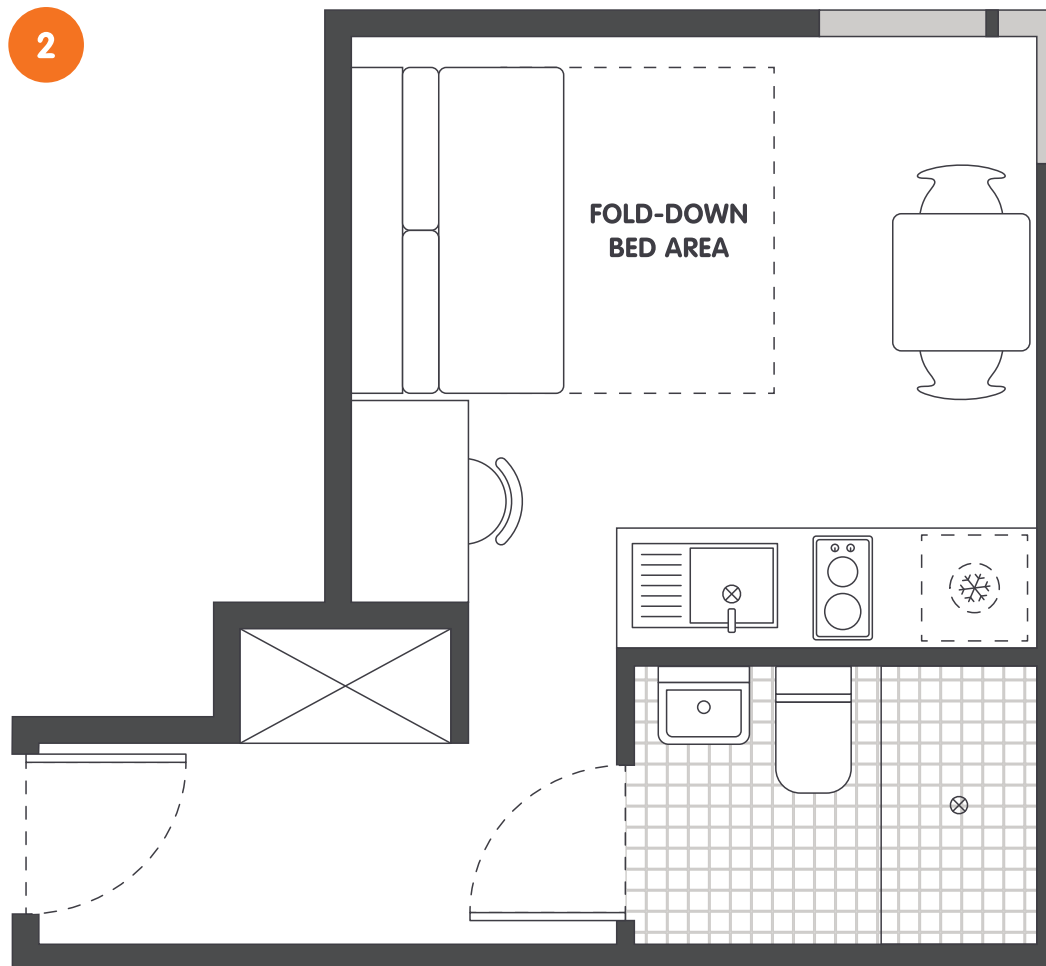

IGLU CENTRAL

STANDARD STUDIO APARTMENTS

MATTRESS SIZE

› Double bed: 137 x 187 cm

STUDIO LAYOUT 02

› Approx. 16.5m²

Room allocations are based on availability.

All floorplans are illustrative only and indicative of Iglu's finishes and features.

Key

❄ Refrigerator unit   ⊗ Shelving / storage   ◻ Window / glass