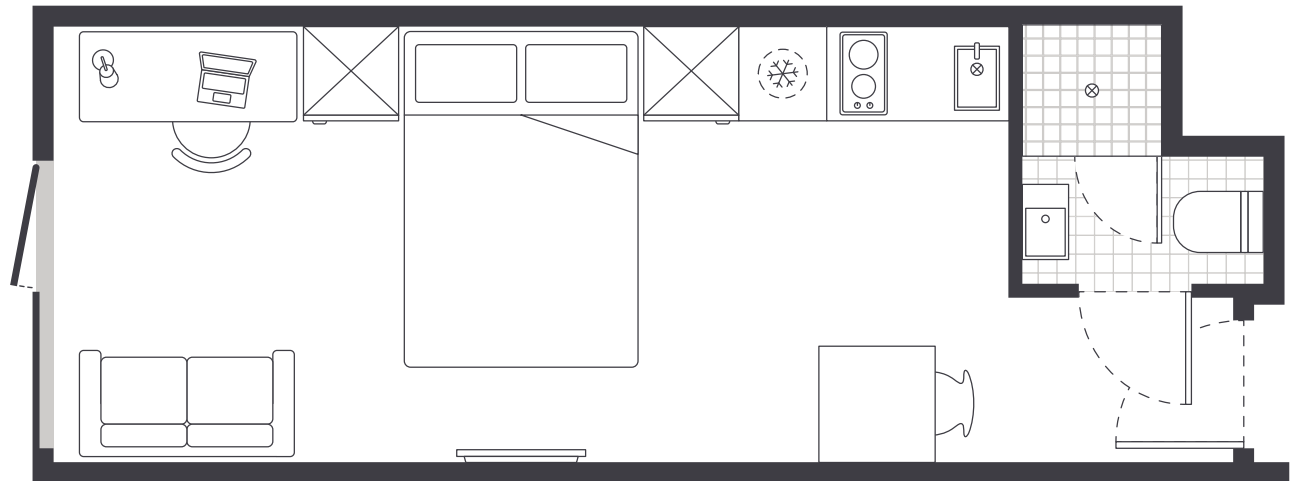

IGLU CENTRAL PARK

SUPERIOR STUDIO APARTMENTS

MATTRESS SIZE

› Queen bed: 153 x 203 cm

STUDIO LAYOUT

› Approx. 21m²

Room allocations are based on availability.

All floorplans are illustrative only and indicative of Iglu's finishes and features.

Key

Refrigerator unit

Shelving / storage

Window / glass