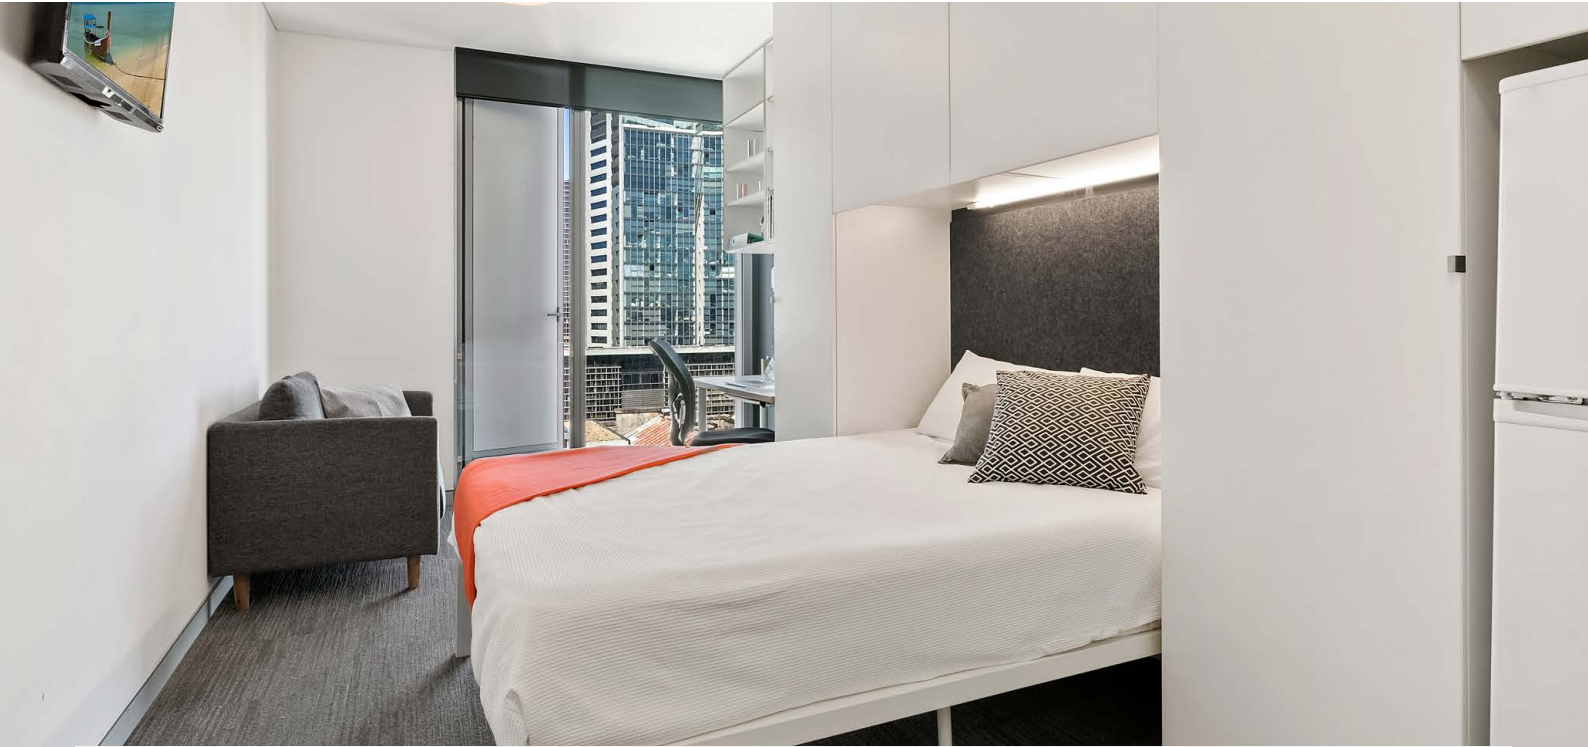

## SUPERIOR STUDIO APARTMENTS

Sleeps 1

Private bathroom

Air conditioning

Unlimited wi-fi

Live in your own fully furnished studio apartment with private living, study space and friends right next door.

Pretty cool really.

- › Each studio has a private ensuite bathroom and air-conditioning
- › Features well-appointed kitchenette with eating area for self-catering
- › Unlimited high-speed wi-fi is included and available throughout

### PRIVATE STUDIO APARTMENT

- › Mobile access key
- › Queen bed
- › Ensuite bathroom
- › Air-conditioning / heating
- › SMART TV with Apple TV
- › Study desk, lamp, table and chairs
- › Pinboard and bookshelf
- › Built-in wardrobe and full length mirror
- › Small sofa
- › Kitchenette with microwave, cooktop and refrigerator