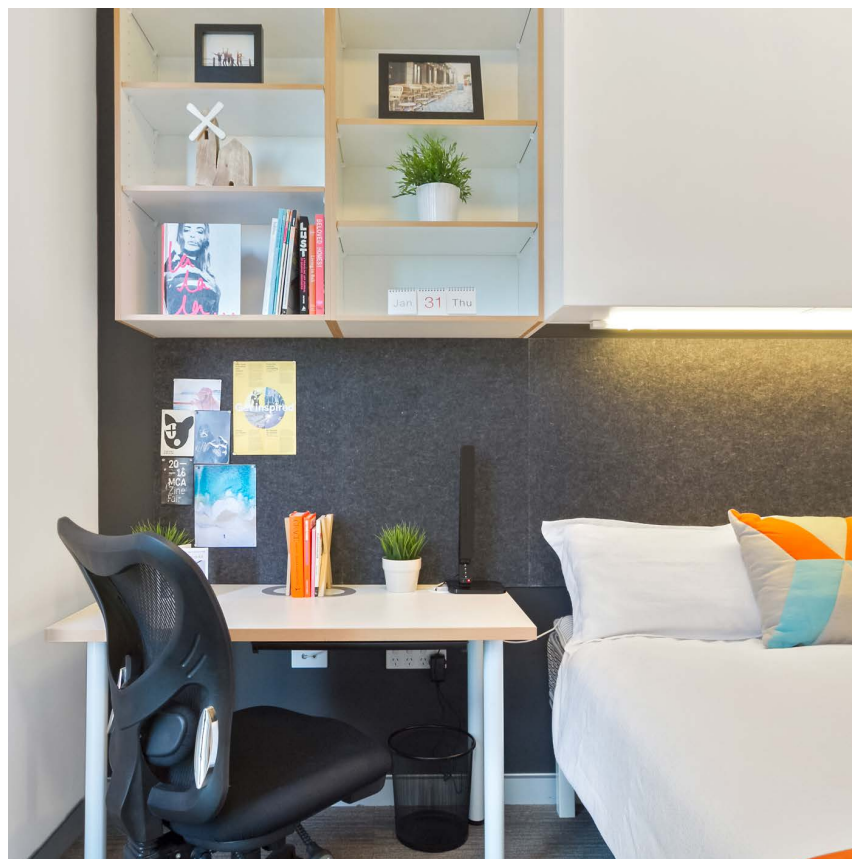

## STANDARD STUDIO APARTMENTS

Sleeps 1

Private bathroom

Air conditioning

Unlimited wi-fi

Our studios are designed to maximise a shared student living experience, with everything you need for eating, sleeping and studying.

- › Each studio has a private ensuite bathroom and air-conditioning
- › Features well-appointed kitchenette with eating area for self-catering
- › Unlimited high-speed wi-fi is included and available throughout

### PRIVATE STUDIO APARTMENT

- › Mobile access key
- › Queen bed
- › Ensuite bathroom
- › Air-conditioning / heating
- › SMART TV with Apple TV
- › Study desk, lamp, table and chairs
- › Pinboard and bookshelf
- › Built-in wardrobe and full length mirror
- › Kitchenette with microwave, cooktop and bar fridge