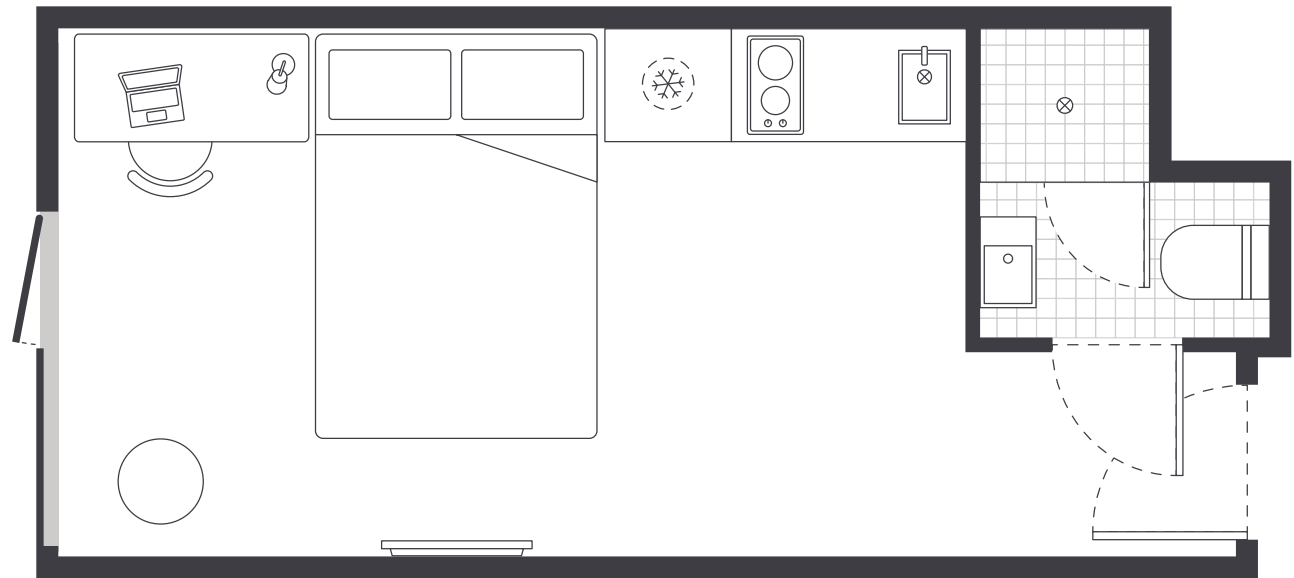

IGLU CENTRAL PARK

STANDARD STUDIO APARTMENTS

MATTRESS SIZE

- › Queen bed: 153 x 203 cm

STUDIO LAYOUT

- › Approx. 17m²

Room allocations are based on availability.

All floorplans are illustrative only and indicative of Iglu's finishes and features.

Key