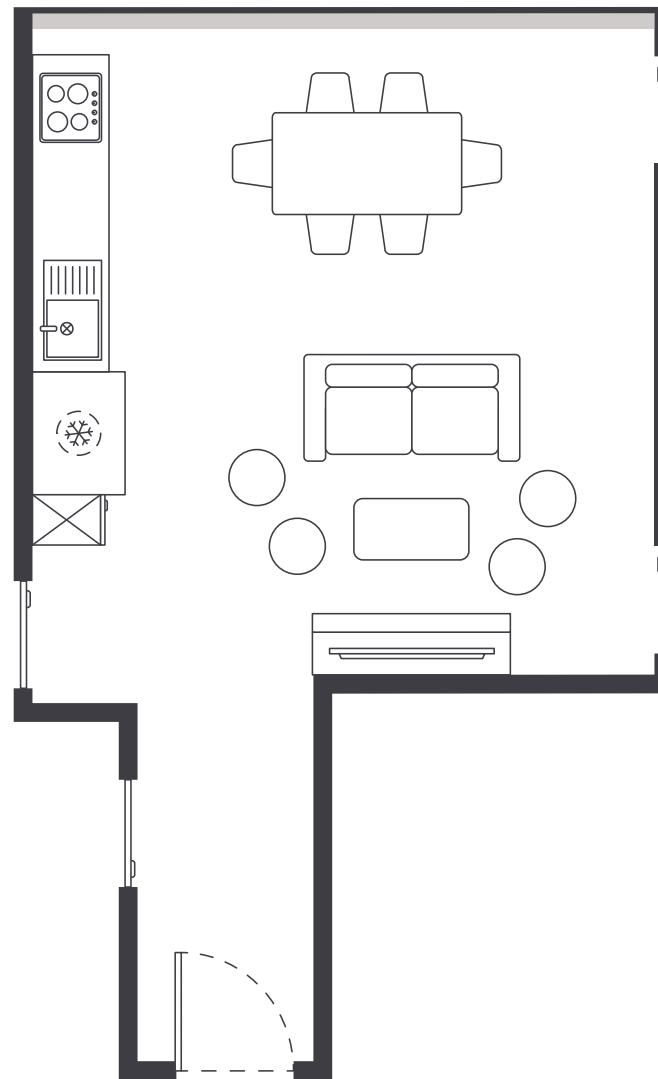

IGLU CENTRAL PARK

4 BEDROOM SHARE APARTMENTS

MATTRESS SIZE

- › King single bed: 106 x 203 cm

BEDROOM LAYOUT

- › Approx. 13m²

SHARED SPACE