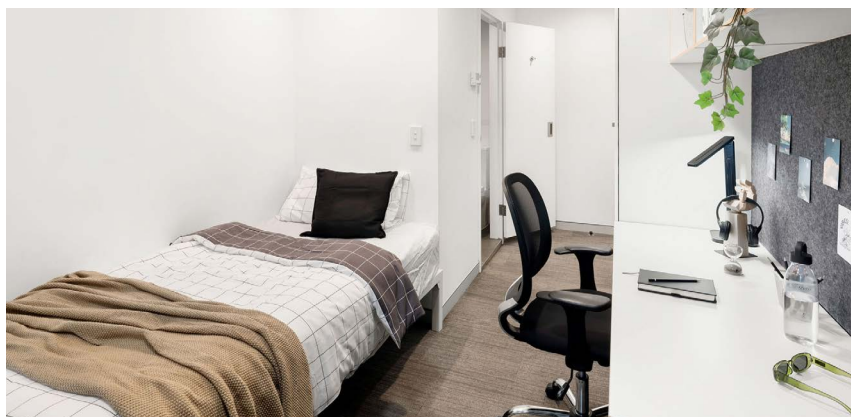

## SHARE APARTMENTS

3-6 bedrooms

Private bathroom

Air conditioning

Unlimited wi-fi

Living in a shared student apartment is a great way to meet people and make new friends. And it's fully furnished!

Pretty cool really.

- › Each bedroom has an ensuite bathroom and air-conditioning
- › Apartments feature a large kitchen, lounge and dining area
- › Unlimited high-speed wi-fi is included and available throughout

## INSIDE THE APARTMENT

All images are illustrative only and indicative of Iglu's finishes and features.

### PRIVATE BEDROOM

- › Secure swipe card
- › Air-conditioning / heating
- › King single bed
- › Private ensuite bathroom
- › Study desk, chair, lamp and pinboard
- › Bookshelf and storage
- › Built-in wardrobe and full length mirror