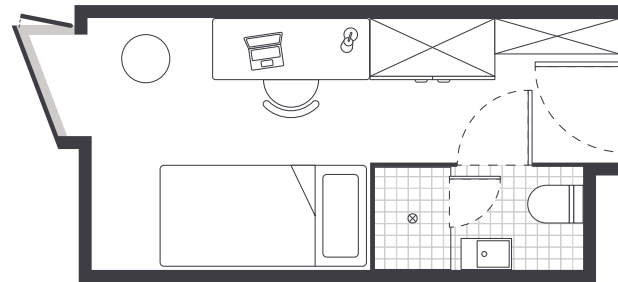

SINGLE BEDROOM

Room allocations are based on availability.

All floorplans are illustrative only and indicative of Iglu's finishes and features.

Key

Refrigerator unit

Shelving / storage

Window / glass