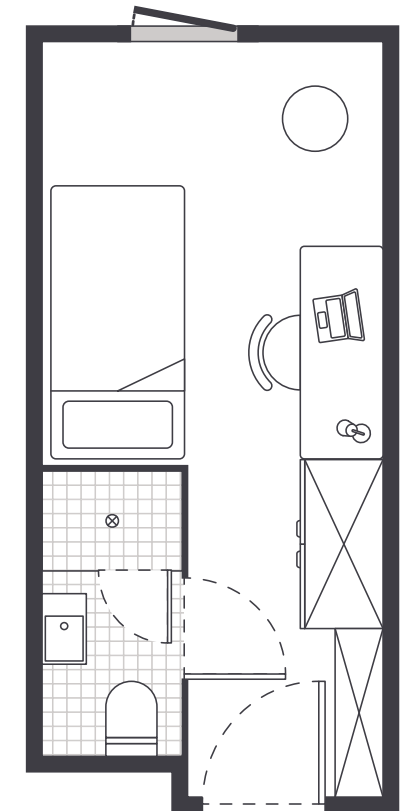

SINGLE BEDROOM

Room allocations are based on availability.

All floorplans are illustrative only and indicative of Iglu's finishes and features.

Key

Refrigerator unit

Shelving / storage

Window / glass