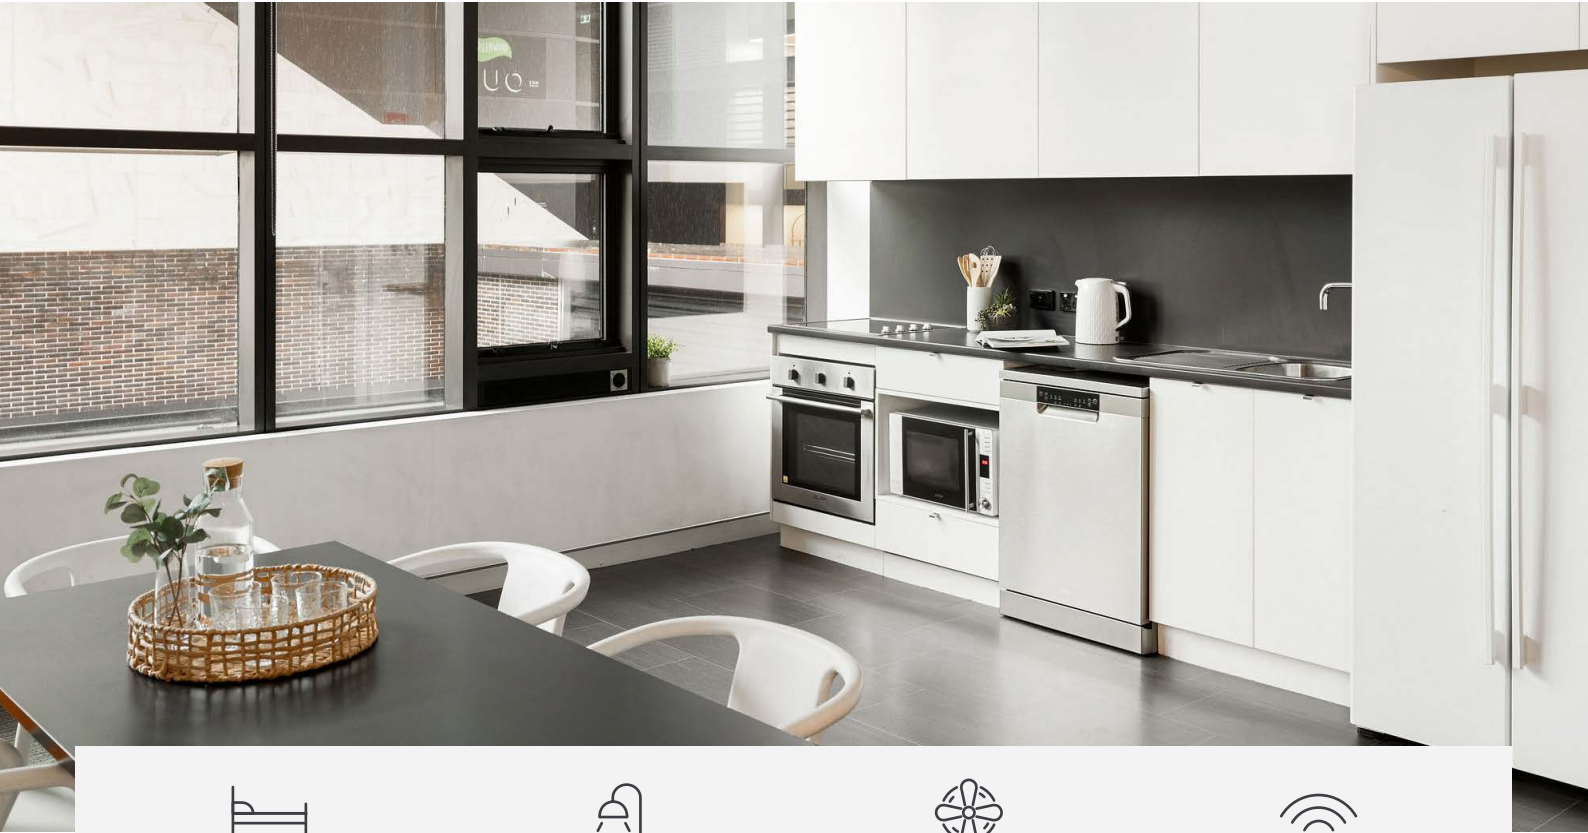

IGLU CENTRAL PARK

SHARE APARTMENTS

3-6 bedrooms

Private bathroom

Air conditioning

Unlimited wi-fi

Living in a shared student apartment is a great way to meet people and make new friends. And it's fully furnished!

Pretty cool really.