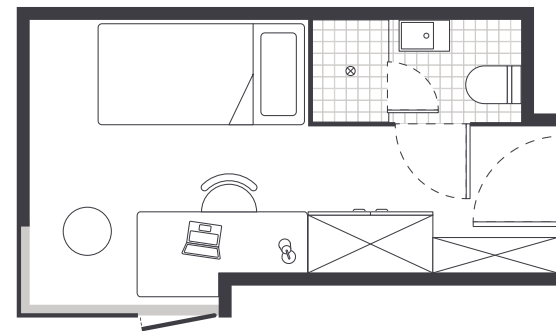

SINGLE BEDROOM

Room allocations are based on availability.

All floorplans are illustrative only and indicative of Iglu's finishes and features.

Key

Refrigerator unit

Shelving / storage

Window / glass