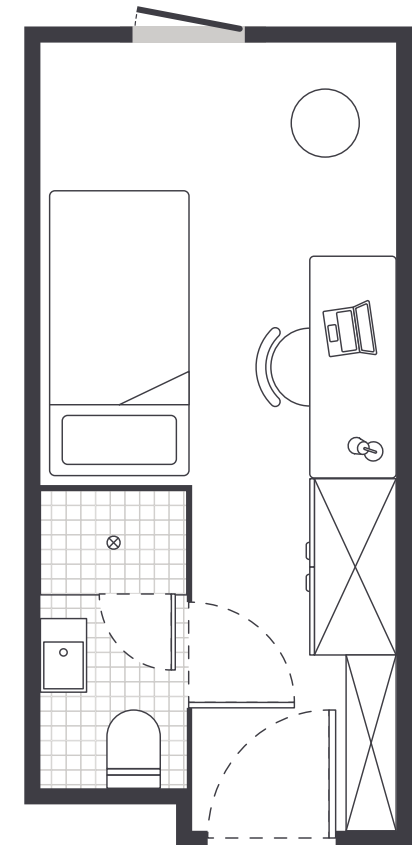

SINGLE BEDROOM

Room allocations are based on availability.

All floorplans are illustrative only and indicative of Iglu's finishes and features.

Key

Refrigerator unit

Shelving / storage

Window / glass