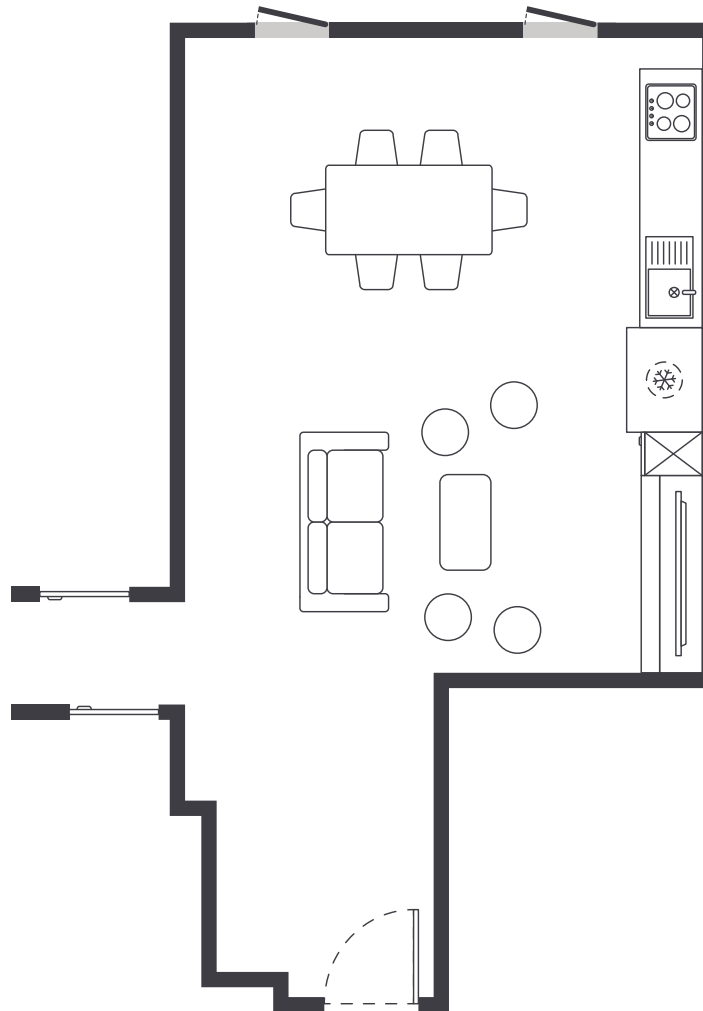

IGLU CENTRAL PARK

3 BEDROOM SHARE APARTMENTS

MATTRESS SIZE

- › King single bed: 106 x 203 cm

BEDROOM LAYOUT

- › Approx. 13m²

SHARED SPACE