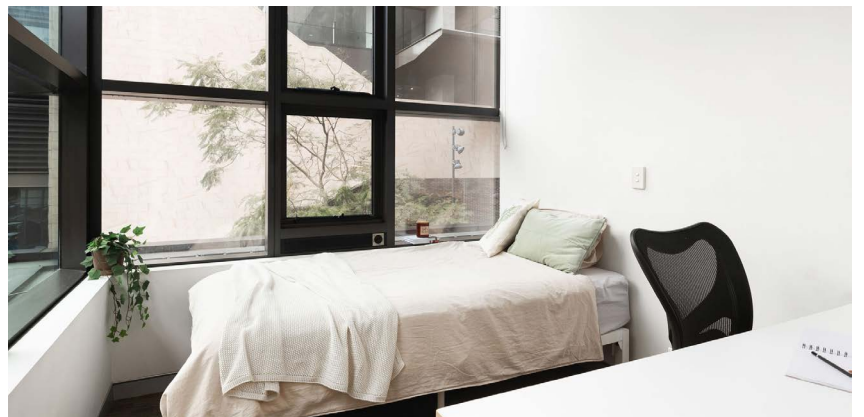

## SHARE APARTMENTS

3-6 bedrooms

Private bathroom

Air conditioning

Unlimited wi-fi

Living in a shared student apartment is a great way to meet people and make new friends. And it's fully furnished!

Pretty cool really.

- › Each bedroom has an ensuite bathroom and air-conditioning
- › Apartments feature a large kitchen, lounge and dining area
- › Unlimited high-speed wi-fi is included and available throughout

## INSIDE THE APARTMENT

All images are illustrative only and indicative of Iglu's finishes and features.

### PRIVATE BEDROOM

- › Secure swipe card
- › Air-conditioning / heating
- › King single bed
- › Private ensuite bathroom
- › Study desk, chair, lamp and pinboard
- › Bookshelf and storage
- › Built-in wardrobe and full length mirror