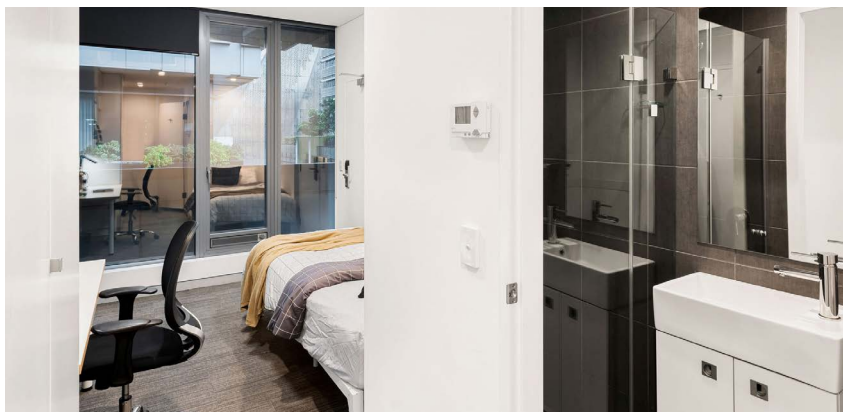

## SHARE APARTMENTS

3-6 bedrooms

Private bathroom

Air conditioning

Unlimited wi-fi

Living in a shared student apartment is a great way to meet people and make new friends. And it's fully furnished!

Pretty cool really.

- › Each bedroom has an ensuite bathroom and air-conditioning
- › Apartments feature a large kitchen, lounge and dining area
- › Unlimited high-speed wi-fi is included and available throughout

## INSIDE THE APARTMENT

All images are illustrative only and indicative of Iglu's finishes and features.

### PRIVATE BEDROOM

- › Secure swipe card
- › Air-conditioning / heating
- › King single bed
- › Private ensuite bathroom
- › Study desk, chair, lamp and pinboard
- › Bookshelf and storage
- › Built-in wardrobe and full length mirror