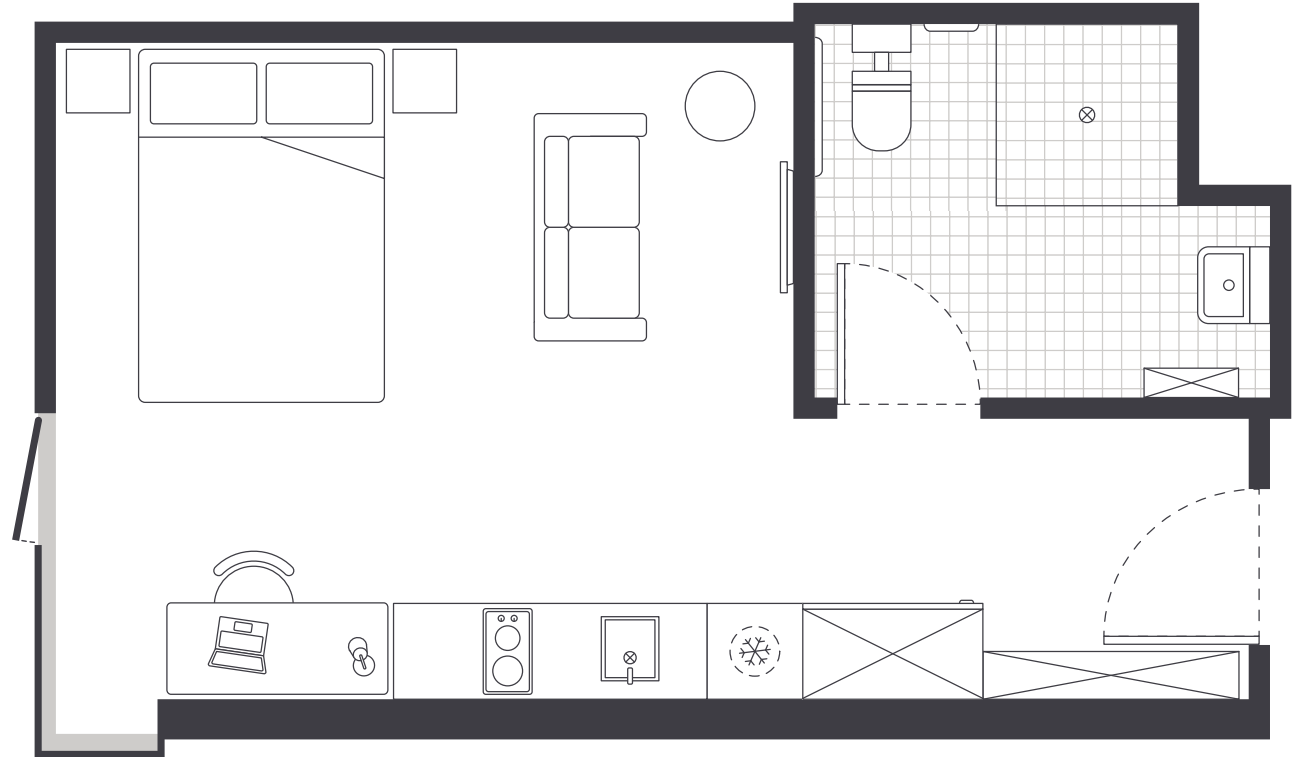

IGLU CENTRAL PARK

PREMIUM STUDIO APARTMENTS

MATTRESS SIZE

› Queen bed: 153 x 203 cm

STUDIO LAYOUT

› Approx. 31m²

Room allocations are based on availability.

All floorplans are illustrative only and indicative of Iglu's finishes and features.

Key

❄ Refrigerator unit   ☒ Shelving / storage   ◻ Window / glass