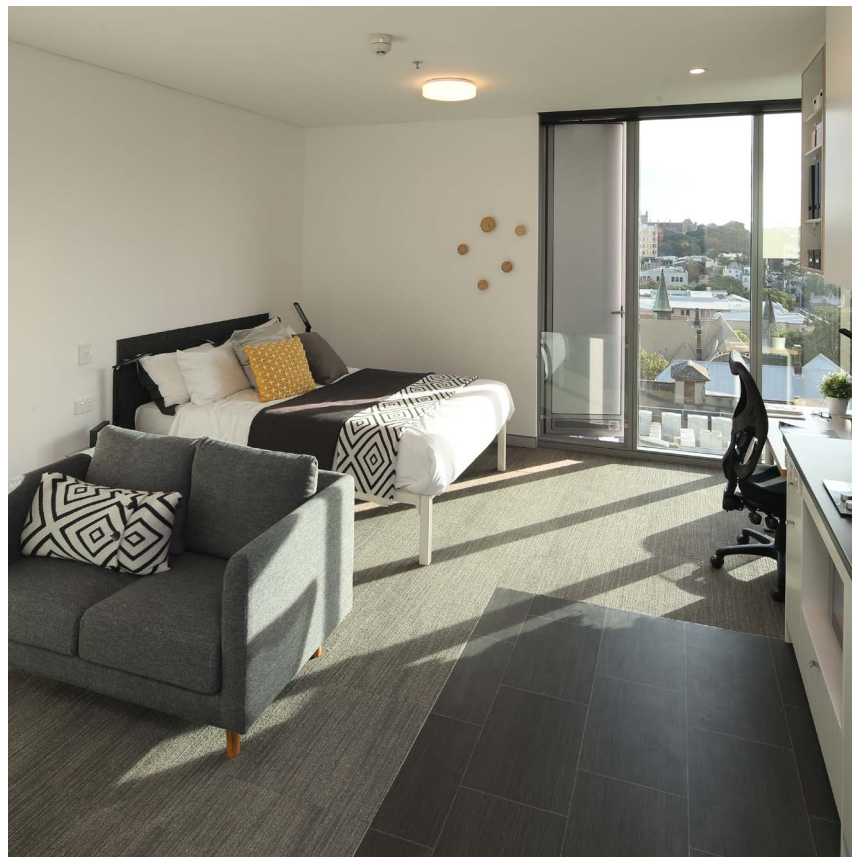

## PREMIUM STUDIO APARTMENTS

Sleeps 1

Private bathroom

Air conditioning

Unlimited wi-fi

Our studios are designed to maximise a shared student living experience, with everything you need for eating, sleeping and studying.

- › Each studio has a private ensuite bathroom and air-conditioning
- › Features well-appointed kitchenette with eating area for self-catering
- › Unlimited high-speed wi-fi is included and available throughout

### PRIVATE STUDIO APARTMENT

- › Mobile access key
- › Queen bed
- › Ensuite bathroom
- › Air-conditioning / heating
- › SMART TV with Apple TV
- › Study desk, lamp and chair
- › Pinboard and bookshelf
- › Built-in wardrobe and full length mirror
- › Small sofa
- › Kitchenette with microwave, cooktop and refrigerator