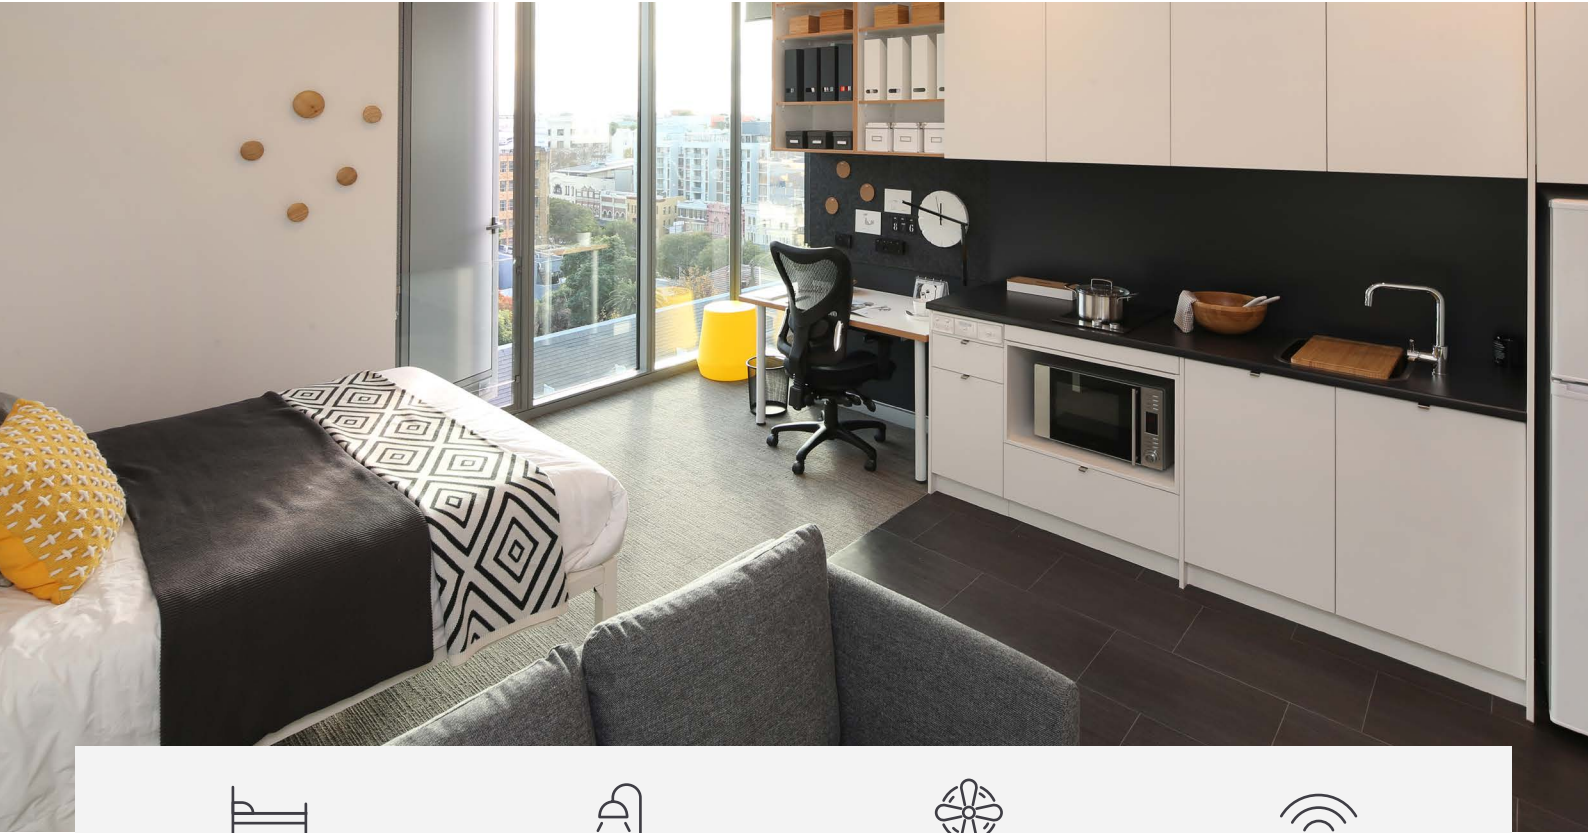

## PREMIUM STUDIO APARTMENTS

Sleeps 1

Private bathroom

Air conditioning

Unlimited wi-fi

Our studios are designed to maximise a shared student living experience, with everything you need for eating, sleeping and studying.

- › Each studio has a private ensuite bathroom and air-conditioning
- › Features well-appointed kitchenette with eating area for self-catering
- › Unlimited high-speed wi-fi is included and available throughout

### PRIVATE STUDIO APARTMENT

- › Mobile access key
- › Queen bed
- › Ensuite bathroom
- › Air-conditioning / heating
- › SMART TV with Apple TV
- › Study desk, lamp and chair
- › Pinboard and bookshelf
- › Built-in wardrobe and full length mirror
- › Small sofa
- › Kitchenette with microwave, cooktop and refrigerator