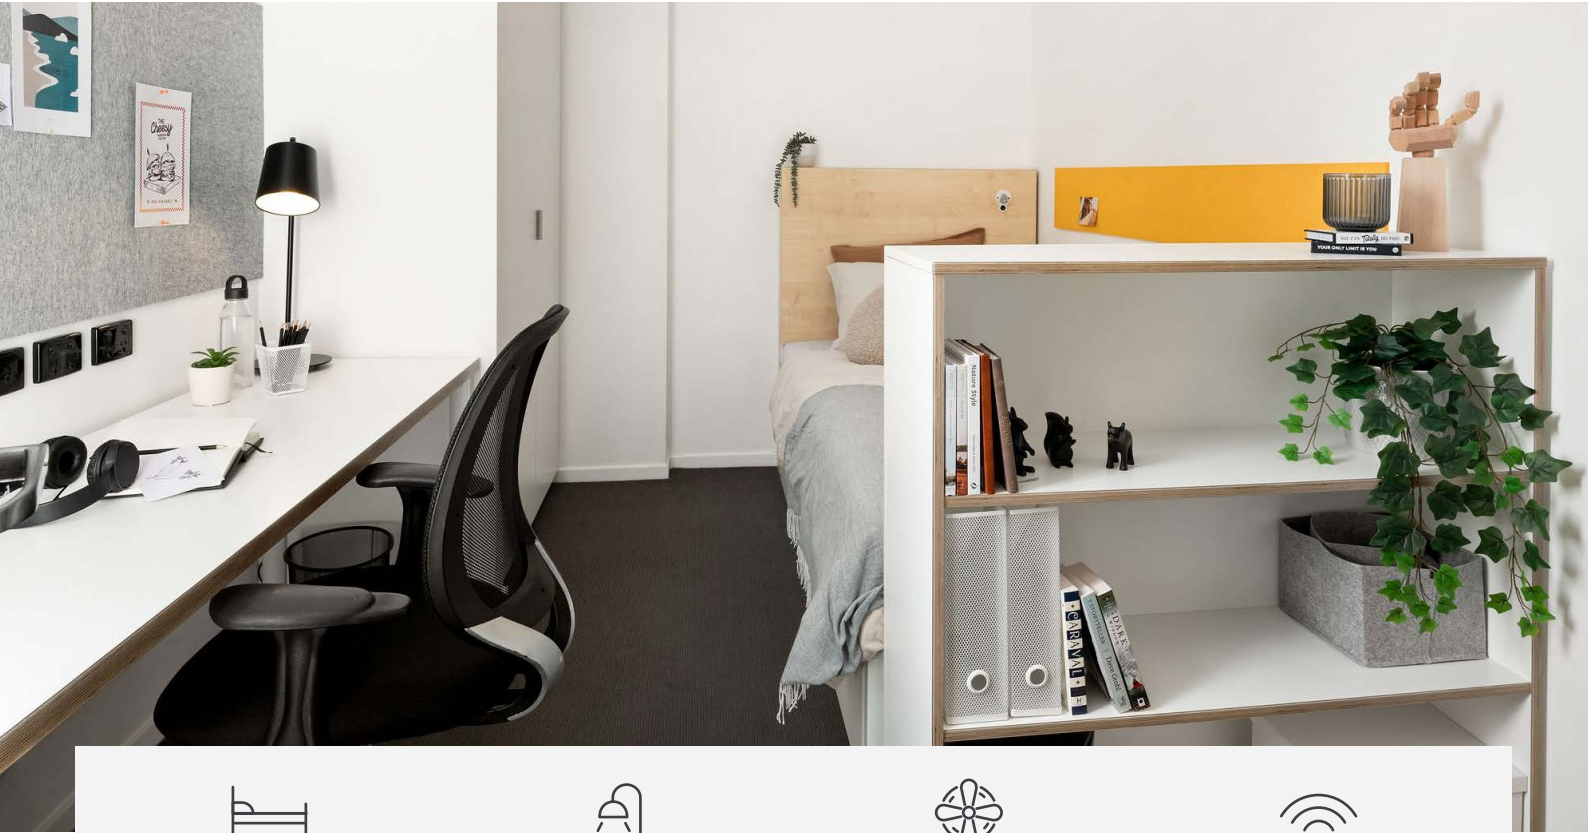

IGLU CENTRAL

6 BEDROOM SHARE BATH APARTMENTS

6 bedrooms

Twin-share bathroom

Air conditioning

Unlimited wi-fi

Living in a shared student apartment is a great way to meet people and make new friends. And it's fully furnished!

Pretty cool really.

- › Each bedroom has secure access and air-conditioning
- › Apartments feature a large kitchen, lounge and dining area
- › Unlimited high-speed wi-fi is included and available throughout

INSIDE THE APARTMENT

All images are illustrative only and indicative of Iglu's finishes and features.

FEATURES AND INCLUSIONS

SHARED SPACE

- › SMART TV with Apple TV
- › Air-conditioning / heating
- › Lounge area with couch, coffee table and ottomans
- › Dining table and chairs
- › Fully equipped kitchen with:
 - oven, microwave, cooktop
 - refrigerator and freezer
 - kettle, toaster and vacuum

PRIVATE BEDROOM

- › Secure swipe card
- › Air-conditioning / heating
- › King single bed with built-in storage
- › Shared bathroom
- › Study desk, chair, lamp and pinboard
- › Bookshelf and storage
- › Built-in wardrobe and full length mirror