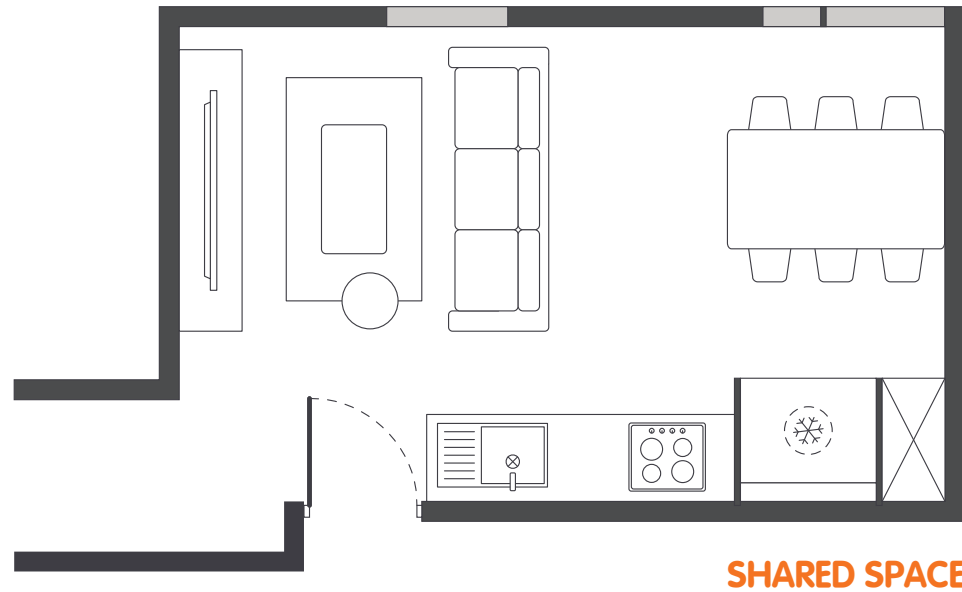

PRIVATE BEDROOM

- › Secure swipe card
- › Air-conditioning / heating
- › King single bed with built-in storage
- › Shared bathroom
- › Study desk, chair, lamp and pinboard
- › Bookshelf and storage
- › Built-in wardrobe and full length mirror

SHARED BATHROOM

- › Shower
- › Toilet
- › Basin
- › Mirror
- › Towel rail
- › Exhaust fan
- › Storage cabinet and shelving

Twin-share baths are where the bathroom is shared between two connecting bedrooms, and are located within 6 bedroom apartments at Iglu Central.

ONE HANDY ALL-INCLUSIVE FEE

Your weekly rent includes all of this plus your water, electricity, access to 24/7 onsite support and lots of cool events.

IGLU CENTRAL

6 BEDROOM TWIN-BATH SHARE

MATTRESS SIZE

- › King single bed: 106 x 203 cm

SHARE KITCHEN & DINING AREA

- › Approx. 19.4m²

BEDROOM LAYOUT

- › Approx. 11m²

SINGLE BEDROOM

Room allocations are based on availability.

All floorplans are illustrative only and indicative of Iglu's finishes and features.