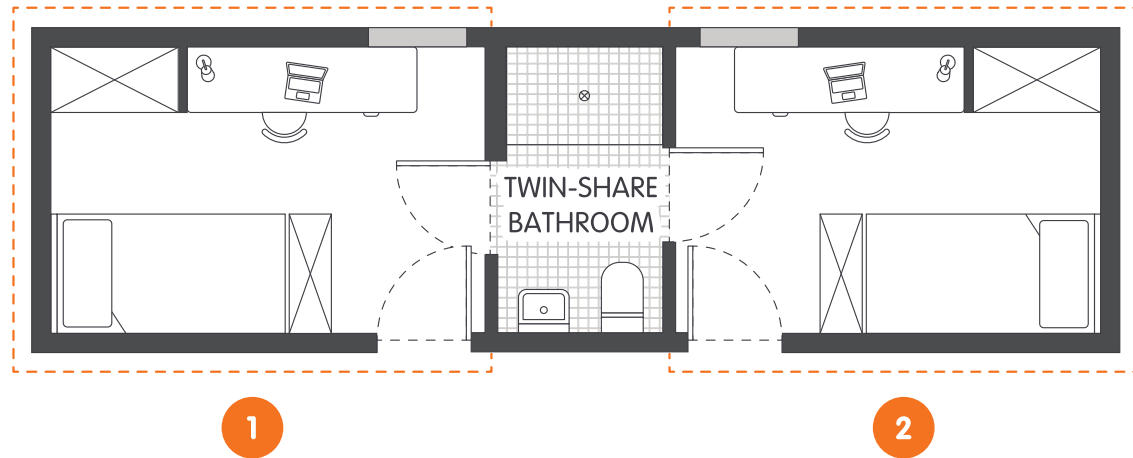

SHARED BATHROOM

- › Shower
- › Toilet
- › Basin
- › Mirror
- › Towel rail
- › Exhaust fan
- › Storage cabinet and shelving

Twin-share baths are where the bathroom is shared between two connecting bedrooms, and are located within 6 bedroom apartments at Iglu Central.

ONE HANDY ALL-INCLUSIVE FEE

Your weekly rent includes all of this plus your water, electricity, access to 24/7 onsite support and lots of cool events.

IGLU CENTRAL

6 BEDROOM TWIN-BATH SHARE

MATTRESS SIZE

- › King single bed: 106 x 203 cm

SHARE KITCHEN & DINING AREA

- › Approx. 19.4m²

BEDROOM LAYOUT

- › Approx. 11m²

SINGLE BEDROOM

Room allocations are based on availability.

All floorplans are illustrative only and indicative of Iglu's finishes and features.

Key

Refrigerator unit

Shelving / storage

Window / glass