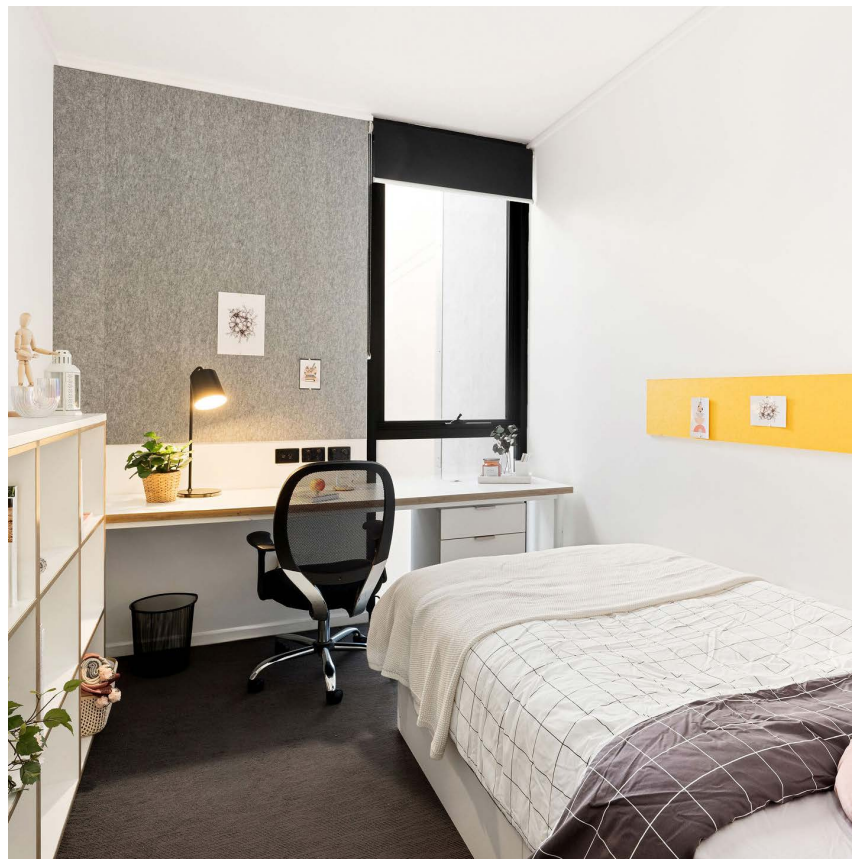

## 6 BEDROOM ENSUITE APARTMENTS

6 bedrooms

Private bathroom

Air conditioning

Unlimited wi-fi

Living in a shared student apartment is a great way to meet people and make new friends. And it's fully furnished!

Pretty cool really.

- › Each bedroom has an ensuite bathroom and air-conditioning
- › Apartments feature a large kitchen, lounge and dining area
- › Unlimited high-speed wi-fi is included and available throughout

### PRIVATE BEDROOM

- › Secure swipe card
- › Air-conditioning / heating
- › King single bed with built-in storage
- › Private ensuite bathroom
- › Study desk, chair, lamp and pinboard
- › Bookshelf and storage
- › Built-in wardrobe and full length mirror
- › Acoustic louvre windows