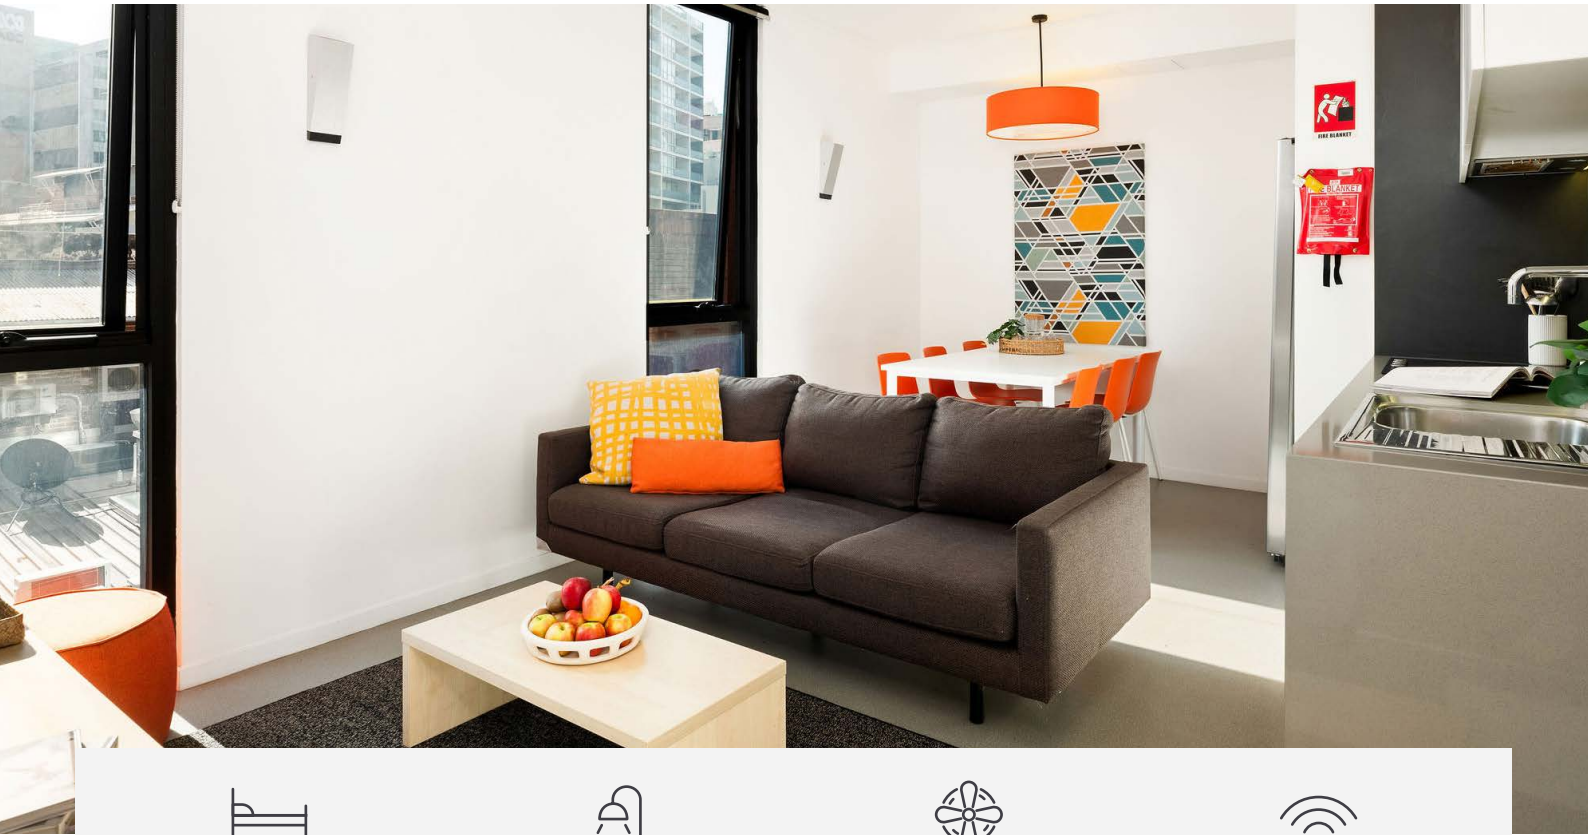

## 6 BEDROOM ENSUITE APARTMENTS

6 bedrooms

Private bathroom

Air conditioning

Unlimited wi-fi

Living in a shared student apartment is a great way to meet people and make new friends. And it's fully furnished!

Pretty cool really.

- › Each bedroom has an ensuite bathroom and air-conditioning
- › Apartments feature a large kitchen, lounge and dining area
- › Unlimited high-speed wi-fi is included and available throughout

## INSIDE THE APARTMENT

All images are illustrative only and indicative of Iglu's finishes and features.

### SHARED SPACE

- › SMART TV with Apple TV
- › Air-conditioning / heating
- › Lounge area with couch, coffee table and ottomans
- › Dining table and chairs
- › Fully equipped kitchen with:
  - oven, microwave, cooktop
  - refrigerator and freezer
  - kettle, toaster and vacuum