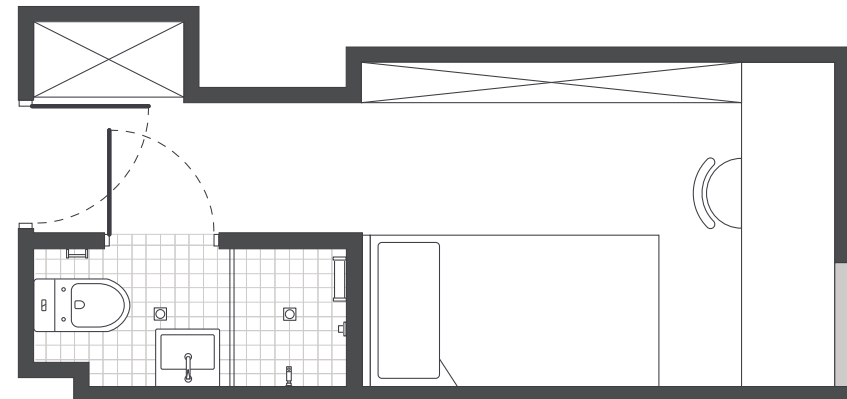

IGLU CENTRAL

6 BEDROOM ENSUITE SHARE

MATTRESS SIZE

› King single bed: 106 x 203 cm

SHARE KITCHEN & DINING AREA

› Approx. 19.4m²

BEDROOM LAYOUT

› Approx. 13.4m²

SHARED SPACE

SINGLE BEDROOM

Room allocations are based on availability.

All floorplans are illustrative only and indicative of Iglu's finishes and features.

Key

Refrigerator unit

Shelving / storage

Window / glass