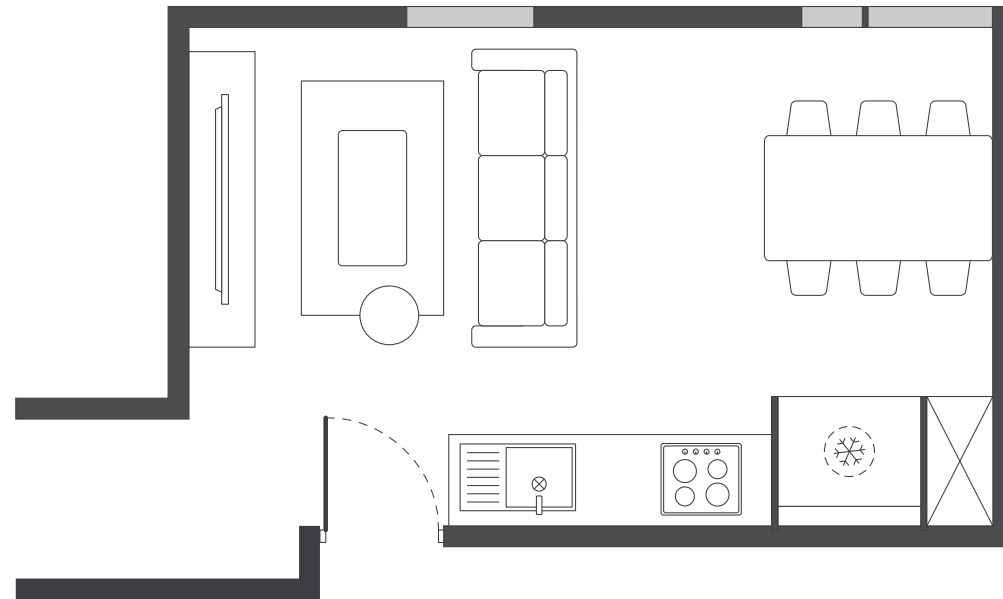

IGLU CENTRAL

6 BEDROOM ENSUITE SHARE

MATTRESS SIZE

› King single bed: 106 x 203 cm

SHARE KITCHEN & DINING AREA

› Approx. 19.4m²

BEDROOM LAYOUT

› Approx. 13.4m²

SHARED SPACE

SINGLE BEDROOM

Room allocations are based on availability.

All floorplans are illustrative only and indicative of Iglu's finishes and features.

Key

Refrigerator unit

Shelving / storage

Window / glass