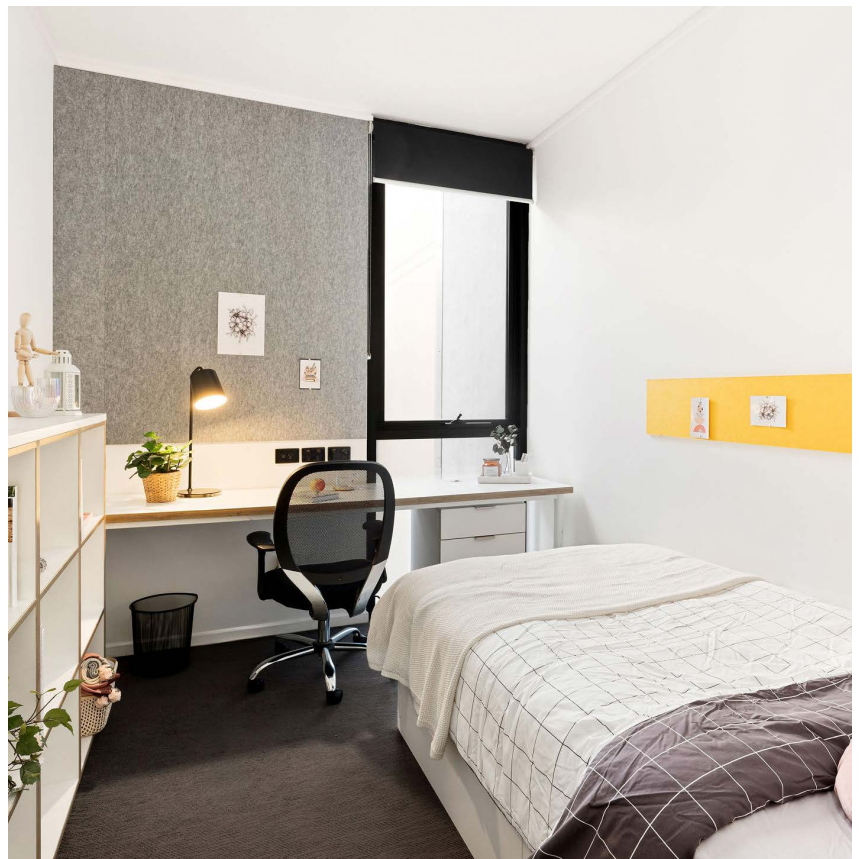

IGLU CENTRAL

5 BEDROOM ENSUITE APARTMENTS

5 bedrooms

Private bathroom

Air conditioning

Unlimited wi-fi

Living in a shared student apartment is a great way to meet people and make new friends. And it's fully furnished!

Pretty cool really.

- › Each bedroom has an ensuite bathroom and air-conditioning
- › Apartments feature a large kitchen, lounge and dining area
- › Unlimited high-speed wi-fi is included and available throughout

INSIDE THE APARTMENT

All images are illustrative only and indicative of Iglu's finishes and features.

FEATURES AND INCLUSIONS

SHARED SPACE

- › SMART TV with Apple TV
- › Air-conditioning / heating
- › Lounge area with couch, coffee table and ottomans
- › Dining table and chairs
- › Fully equipped kitchen with:
 - oven, microwave, cooktop
 - refrigerator and freezer
 - kettle, toaster and vacuum

PRIVATE BEDROOM

- › Secure swipe card
- › Air-conditioning / heating
- › King single bed with built-in storage
- › Private ensuite bathroom
- › Study desk, chair, lamp and pinboard
- › Bookshelf and storage
- › Built-in wardrobe and full length mirror
- › Acoustic louvre windows