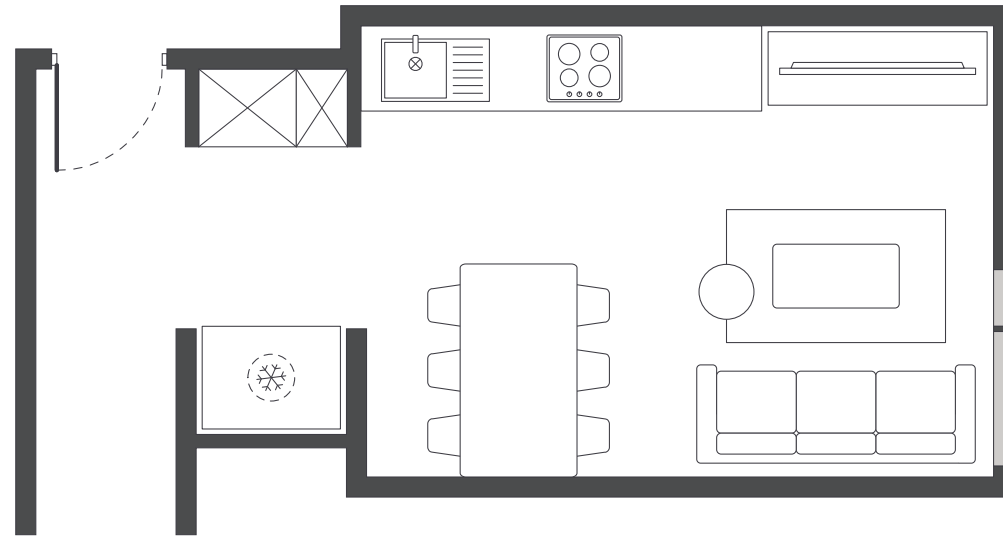

PRIVATE BEDROOM

- › Secure swipe card
- › Air-conditioning / heating
- › King single bed with built-in storage
- › Private ensuite bathroom
- › Study desk, chair, lamp and pinboard
- › Bookshelf and storage
- › Built-in wardrobe and full length mirror
- › Acoustic louvre windows

ENSUITE BATHROOM

- › Shower
- › Toilet
- › Basin
- › Mirror
- › Towel rail
- › Exhaust fan
- › Storage cabinet and shelving

ONE HANDY ALL-INCLUSIVE FEE

Your weekly rent includes all of this plus your water, electricity, access to 24/7 onsite support and lots of cool events.

IGLU CENTRAL

5 BEDROOM ENSUITE SHARE

MATTRESS SIZE

› King single bed: 106 x 203 cm

SHARE KITCHEN & DINING AREA

› Approx. 19.4m²

BEDROOM LAYOUT

› Approx. 13.4m²

SHARED SPACE

SINGLE BEDROOM

Room allocations are based on availability.

All floorplans are illustrative only and indicative of Iglu's finishes and features.

Key

Refrigerator unit

Shelving / storage

Window / glass