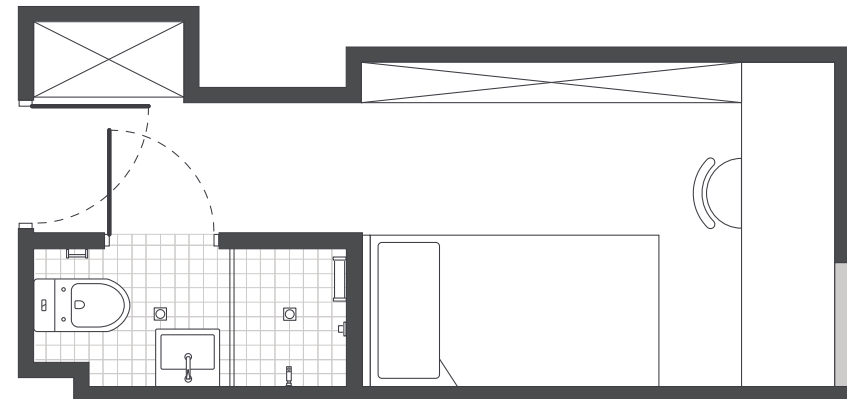

PRIVATE BEDROOM

- › Secure swipe card
- › Air-conditioning / heating
- › King single bed with built-in storage
- › Private ensuite bathroom
- › Study desk, chair, lamp and pinboard
- › Bookshelf and storage
- › Built-in wardrobe and full length mirror
- › Acoustic louvre windows

IGLU CENTRAL

5 BEDROOM ENSUITE SHARE

MATTRESS SIZE

› King single bed: 106 x 203 cm

SHARE KITCHEN & DINING AREA

› Approx. 19.4m²

BEDROOM LAYOUT

› Approx. 13.4m²

SHARED SPACE

SINGLE BEDROOM

Room allocations are based on availability.

All floorplans are illustrative only and indicative of Iglu's finishes and features.

Key

Refrigerator unit

Shelving / storage

Window / glass