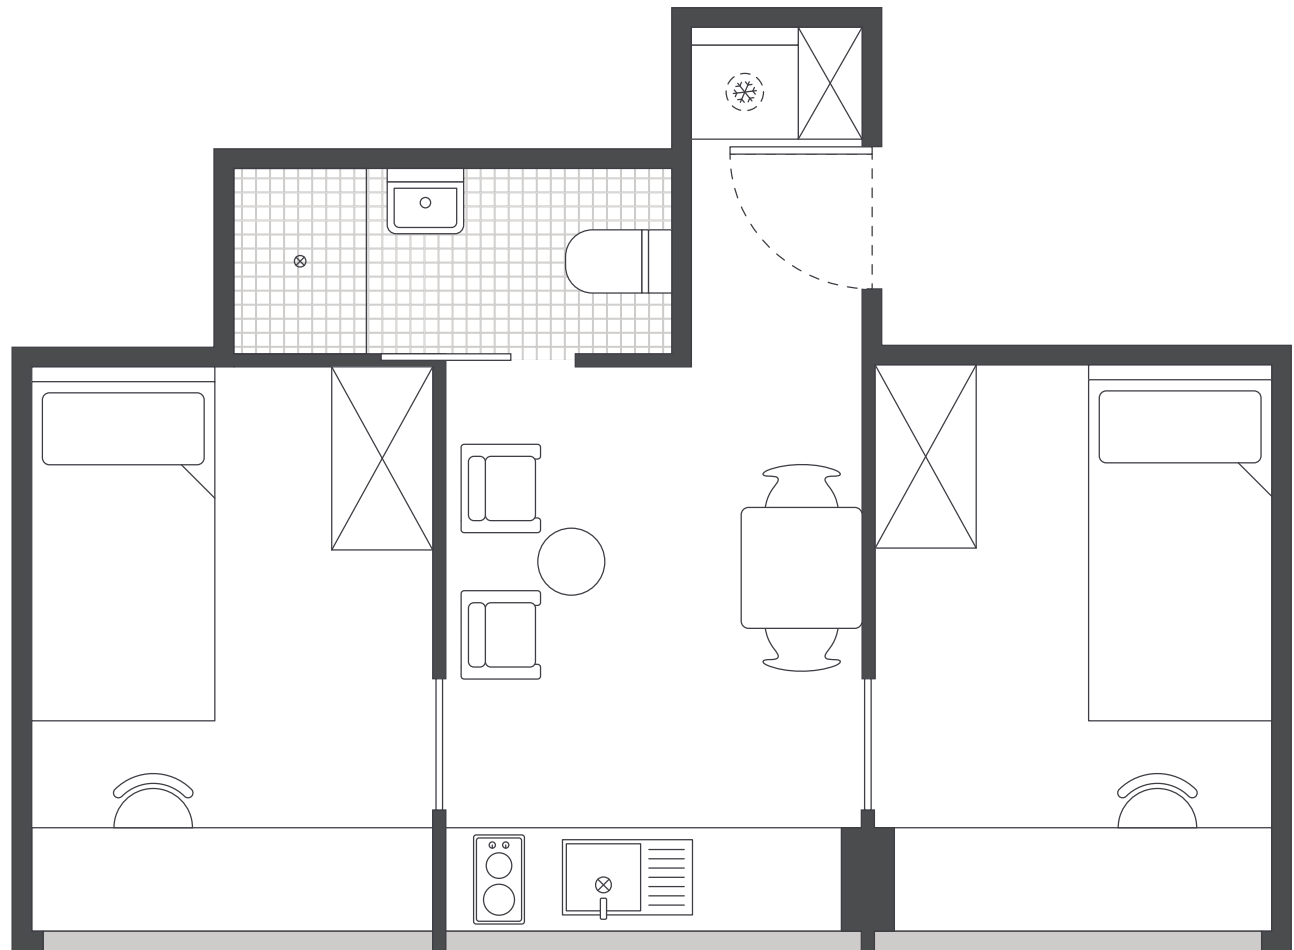

### SHARED BATHROOM

- › Shower
- › Toilet
- › Basin
- › Mirror
- › Towel rail
- › Exhaust fan
- › Storage cabinet and shelving

#### MATTRESS SIZE

- › King single bed: 106 x 203 cm

#### SHARE KITCHEN & DINING LAYOUT

- › Approx. 12m<sup>2</sup>

#### BEDROOM LAYOUT

- › Approx. 11m<sup>2</sup>

Room allocations are based on availability.

All floorplans are illustrative only and indicative of Iglu's finishes and features.