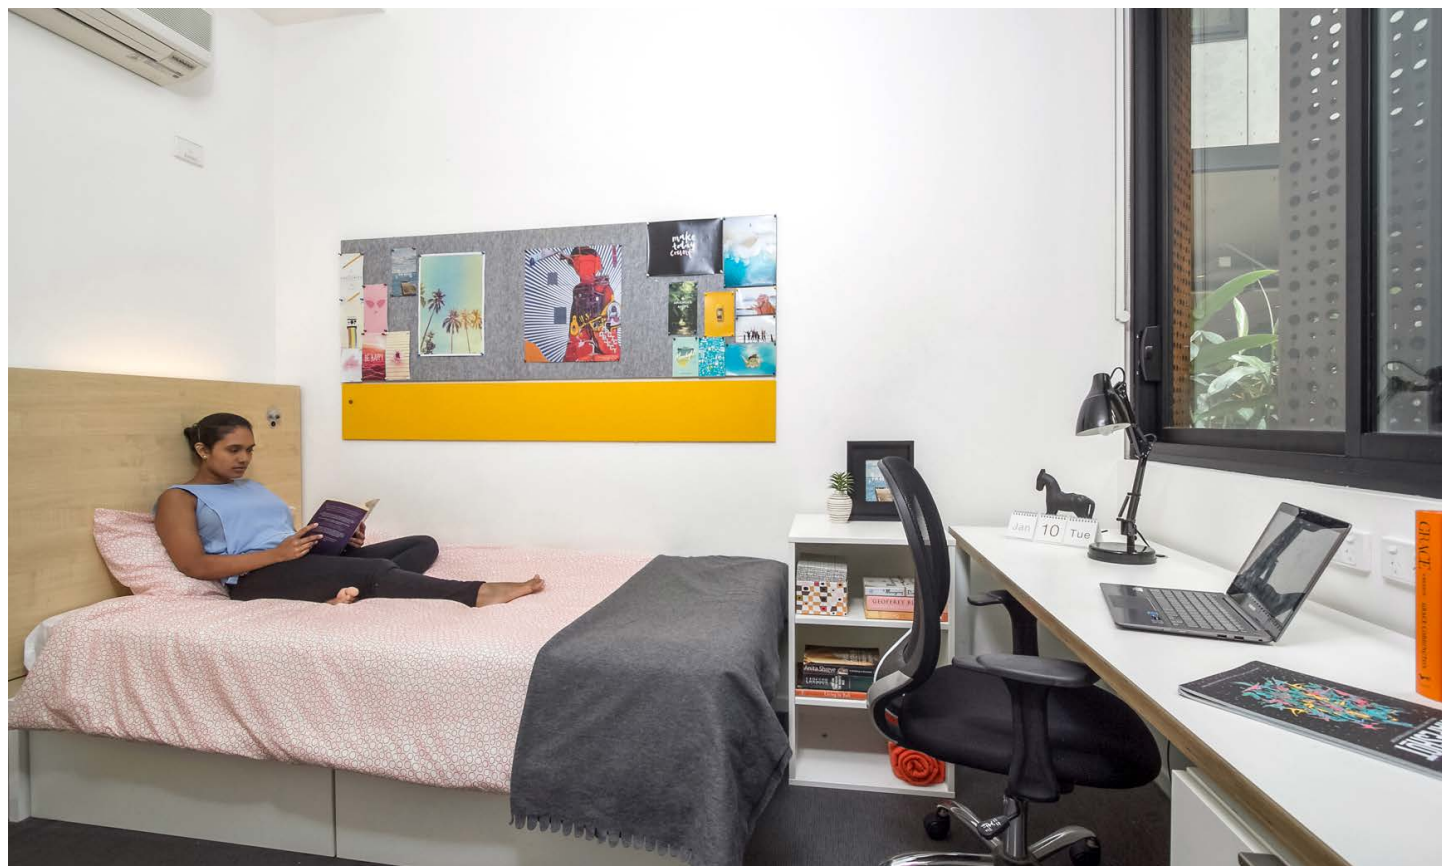

## 2 BEDROOM STUDIO APARTMENTS

2 bedrooms

Share bathroom

Air conditioning

Unlimited wi-fi

Living in a shared student apartment is a great way to meet people and make new friends. And it's fully furnished!

Pretty cool really.

## INSIDE THE APARTMENT

All images are illustrative only and indicative of Iglu's finishes and features.

### PRIVATE BEDROOM

- › Secure swipe card
- › Air-conditioning / heating
- › King single bed with built-in storage
- › Shared bathroom
- › Study desk, chair, lamp and pinboard
- › Bookshelf and storage
- › Built-in wardrobe and full length mirror
- › Acoustic louvre windows