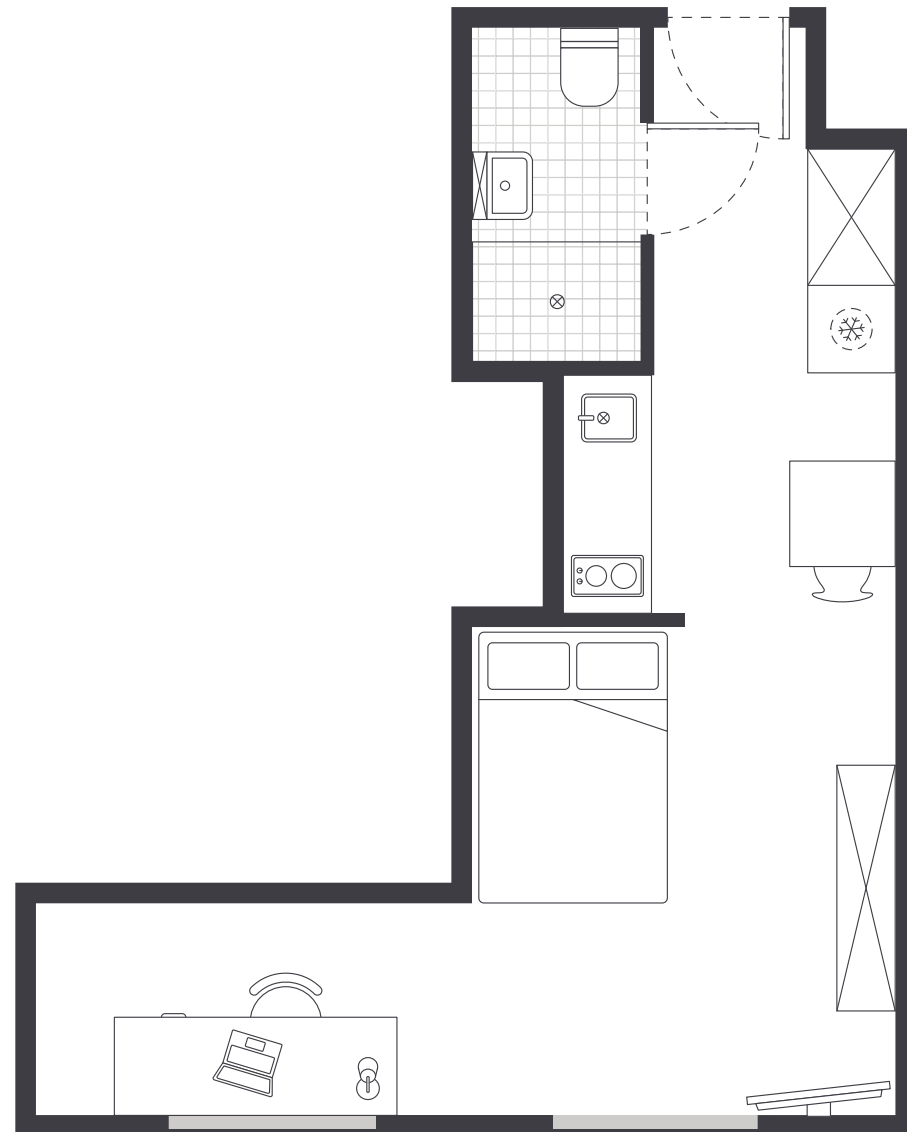

IGLU BROADWAY

SUPERIOR STUDIO APARTMENTS

MATTRESS SIZE

› Double bed: 137 x 187 cm

STUDIO LAYOUT

› Approx. 23m²

Room allocations are based on availability.

All floorplans are illustrative only and indicative of Iglu's finishes and features.

Key

❄ Refrigerator unit   X Shelving / storage   ■ Window / glass