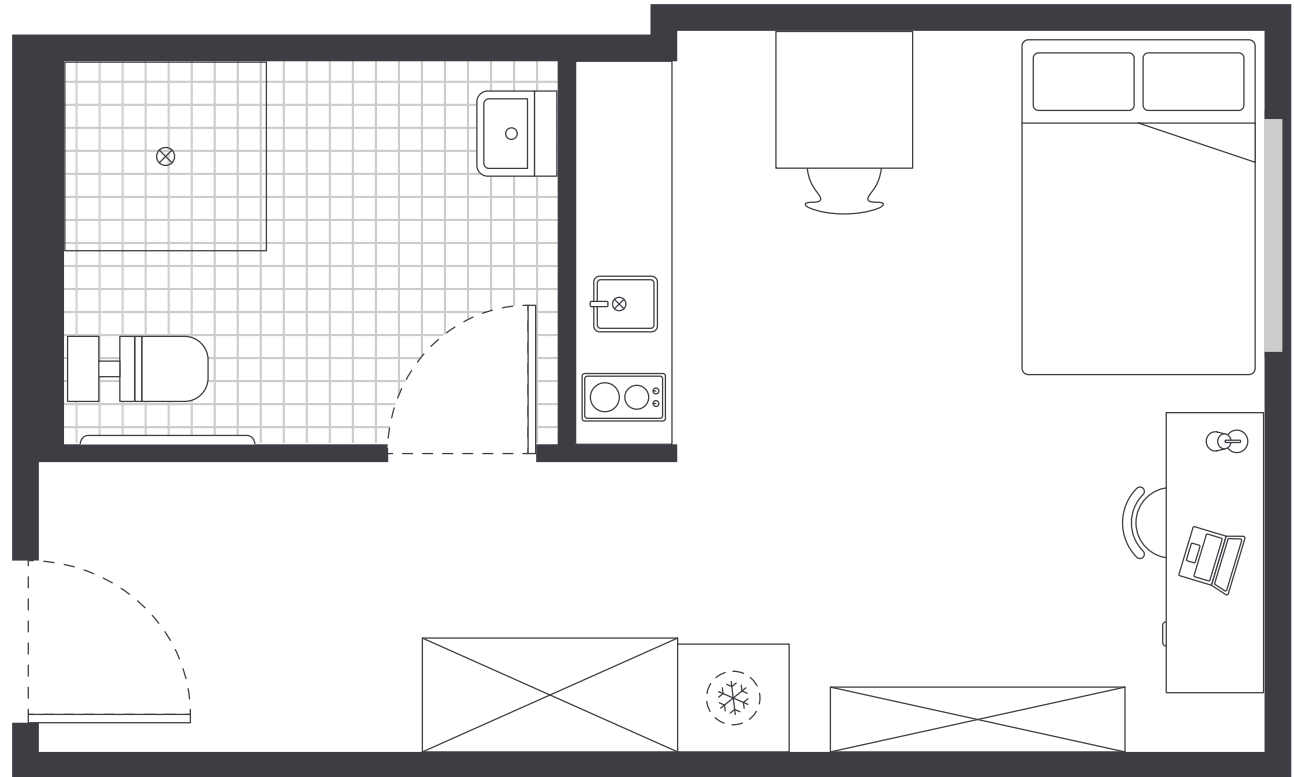

IGLU BROADWAY

PREMIUM STUDIO APARTMENTS

MATTRESS SIZE

- › Double bed: 137 x 187 cm

STUDIO LAYOUT

- › Approx. 30m²

Room allocations are based on availability.

All floorplans are illustrative only and indicative of Iglu's finishes and features.

Key