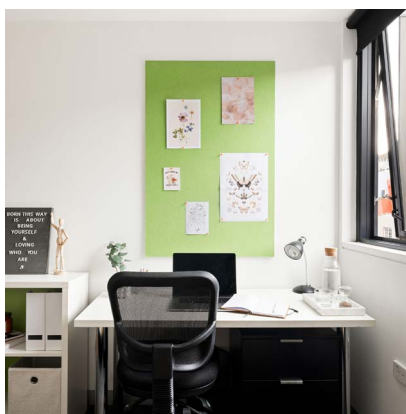

IGLU BROADWAY

SHARE APARTMENTS

4-6 bedrooms

Private bathroom

Air conditioning

Unlimited wi-fi

Living in a shared student apartment is a great way to meet people and make new friends. And it's fully furnished!

Pretty cool really.

- › Each bedroom has an ensuite bathroom and air-conditioning
- › Apartments feature a large kitchen, lounge and dining area
- › Unlimited high-speed wi-fi is included and available throughout

INSIDE THE APARTMENT

All images are illustrative only and indicative of Iglu's finishes and features.

FEATURES AND INCLUSIONS

Choose a 4, 5 or 6 bedroom share apartment at Iglu Broadway:

SHARED SPACE

- › SMART TV with Apple TV
- › Air-conditioning / heating
- › Lounge area with couch, coffee table and ottomans
- › Dining table and chairs
- › Fully equipped kitchen with:
 - oven, microwave, cooktop
 - refrigerator and freezer
 - kettle, toaster and vacuum cleaner

PRIVATE BEDROOM

- › Secure swipe card
- › Air-conditioning / heating
- › King single bed
- › Private ensuite bathroom
- › Study desk, chair, lamp and pinboard
- › Bookshelf and storage
- › Built-in wardrobe and full length mirror
- › Louvre windows for fresh air