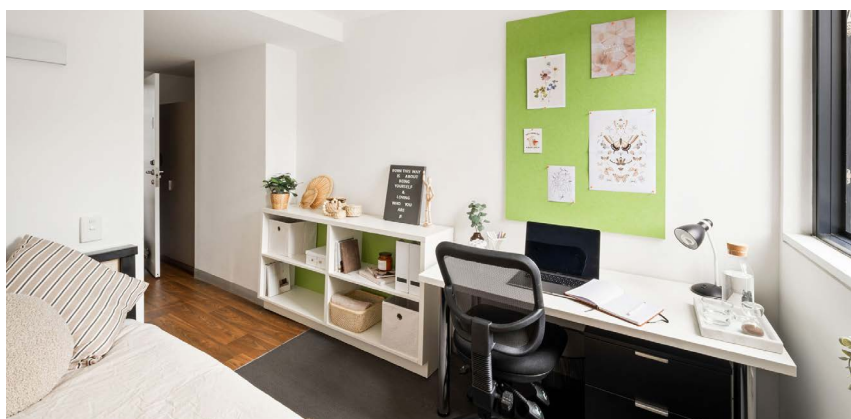

IGLU BROADWAY

SHARE APARTMENTS

4-6 bedrooms

Private bathroom

Air conditioning

Unlimited wi-fi

Living in a shared student apartment is a great way to meet people and make new friends. And it's fully furnished!

Pretty cool really.

- › Each bedroom has an ensuite bathroom and air-conditioning
- › Apartments feature a large kitchen, lounge and dining area
- › Unlimited high-speed wi-fi is included and available throughout

INSIDE THE APARTMENT

All images are illustrative only and indicative of Iglu's finishes and features.

FEATURES AND INCLUSIONS

Choose a 4, 5 or 6 bedroom share apartment at Iglu Broadway:

SHARED SPACE

- › SMART TV with Apple TV
- › Air-conditioning / heating
- › Lounge area with couch, coffee table and ottomans
- › Dining table and chairs
- › Fully equipped kitchen with:
 - oven, microwave, cooktop
 - refrigerator and freezer
 - kettle, toaster and vacuum cleaner

PRIVATE BEDROOM

- › Secure swipe card
- › Air-conditioning / heating
- › King single bed
- › Private ensuite bathroom
- › Study desk, chair, lamp and pinboard
- › Bookshelf and storage
- › Built-in wardrobe and full length mirror
- › Louvre windows for fresh air