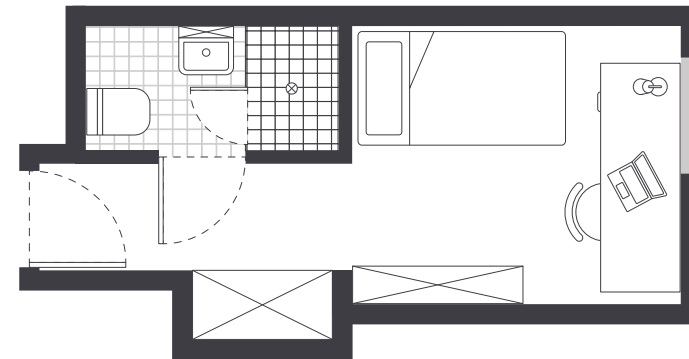

PRIVATE BEDROOM

- › Secure swipe card
- › Air-conditioning / heating
- › King single bed
- › Private ensuite bathroom
- › Study desk, chair, lamp and pinboard
- › Bookshelf and storage
- › Built-in wardrobe and full length mirror
- › Louvre windows for fresh air

IGLU BROADWAY

6 BEDROOM SHARE APARTMENTS

MATTRESS SIZE

› King single bed: 106 x 203 cm

BEDROOM LAYOUT

› Approx. 17m²

SINGLE BEDROOM

SHARED SPACE

Room allocations are based on availability.

All floorplans are illustrative only and indicative of Iglu's finishes and features.

Key

Refrigerator unit

Shelving / storage

Window / glass

IGLU BROADWAY

4 & 5 BEDROOM SHARE APARTMENTS

MATTRESS SIZE

› King single bed: 106 x 203 cm

BEDROOM LAYOUT

› Approx. 17m²

SINGLE BEDROOM

SHARED SPACE

Room allocations are based on availability.

All floorplans are illustrative only and indicative of Iglu's finishes and features.