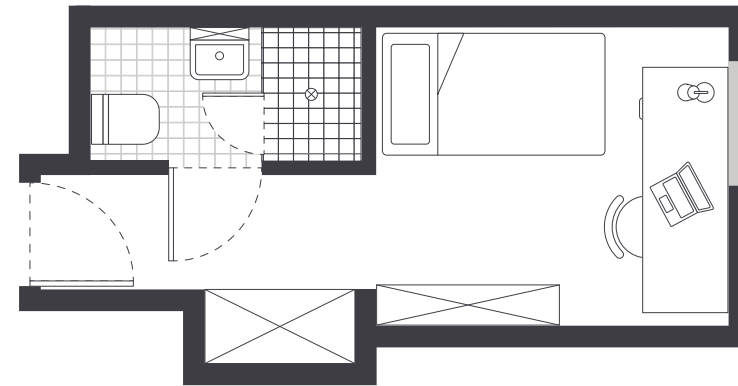

PRIVATE BEDROOM

- › Secure swipe card
- › Air-conditioning / heating
- › King single bed
- › Private ensuite bathroom
- › Study desk, chair, lamp and pinboard
- › Bookshelf and storage
- › Built-in wardrobe and full length mirror
- › Louvre windows for fresh air

IGLU BROADWAY

6 BEDROOM SHARE APARTMENTS

MATTRESS SIZE

› King single bed: 106 x 203 cm

BEDROOM LAYOUT

› Approx. 17m²

SINGLE BEDROOM

SHARED SPACE

Room allocations are based on availability.

All floorplans are illustrative only and indicative of Iglu's finishes and features.

Key

Refrigerator unit

Shelving / storage

Window / glass

IGLU BROADWAY

4 & 5 BEDROOM SHARE APARTMENTS

MATTRESS SIZE

› King single bed: 106 x 203 cm

BEDROOM LAYOUT

› Approx. 17m²

SINGLE BEDROOM

SHARED SPACE

Room allocations are based on availability.

All floorplans are illustrative only and indicative of Iglu's finishes and features.