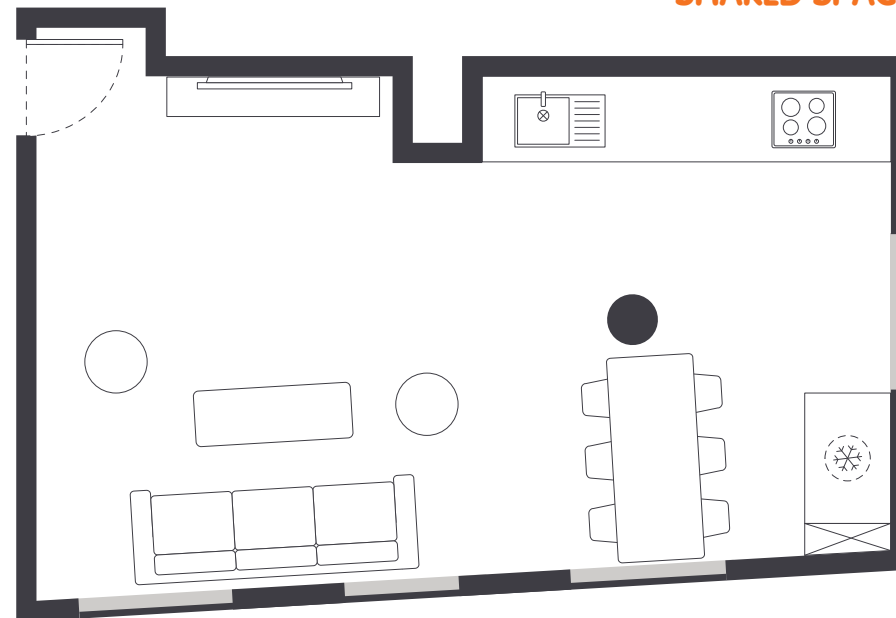

ENSUITE BATHROOM

- › Shower
- › Toilet
- › Basin
- › Mirror
- › Towel rail
- › Exhaust fan
- › Storage cabinet and shelving

ONE HANDY ALL-INCLUSIVE FEE

Your weekly rent includes all of this plus your water, electricity, access to 24/7 onsite support and lots of cool events.

IGLU BROADWAY

6 BEDROOM SHARE APARTMENTS

MATTRESS SIZE

› King single bed: 106 x 203 cm

BEDROOM LAYOUT

› Approx. 17m²

SINGLE BEDROOM

SHARED SPACE

Room allocations are based on availability.

All floorplans are illustrative only and indicative of Iglu's finishes and features.

Key

Refrigerator unit

Shelving / storage

Window / glass

IGLU BROADWAY

4 & 5 BEDROOM SHARE APARTMENTS

MATTRESS SIZE

› King single bed: 106 x 203 cm

BEDROOM LAYOUT

› Approx. 17m²

SINGLE BEDROOM

SHARED SPACE

Room allocations are based on availability.

All floorplans are illustrative only and indicative of Iglu's finishes and features.