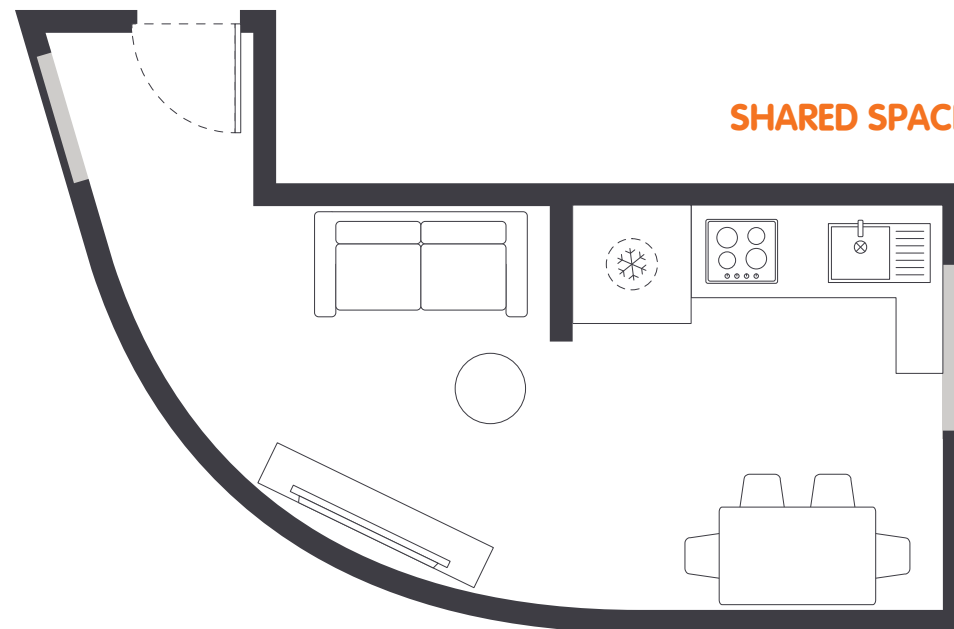

INSIDE THE APARTMENT

All images are illustrative only and indicative of Iglu's finishes and features.

FEATURES AND INCLUSIONS

Choose a 4, 5 or 6 bedroom share apartment at Iglu Broadway:

SHARED SPACE

- › SMART TV with Apple TV
- › Air-conditioning / heating
- › Lounge area with couch, coffee table and ottomans
- › Dining table and chairs
- › Fully equipped kitchen with:
 - oven, microwave, cooktop
 - refrigerator and freezer
 - kettle, toaster and vacuum cleaner

Room allocations are based on availability.

All floorplans are illustrative only and indicative of Iglu's finishes and features.

Key

Refrigerator unit

Shelving / storage

Window / glass

IGLU BROADWAY

4 & 5 BEDROOM SHARE APARTMENTS

MATTRESS SIZE

› King single bed: 106 x 203 cm

BEDROOM LAYOUT

› Approx. 17m²

SINGLE BEDROOM

SHARED SPACE

Room allocations are based on availability.

All floorplans are illustrative only and indicative of Iglu's finishes and features.

Key

Refrigerator unit

Shelving / storage

Window / glass