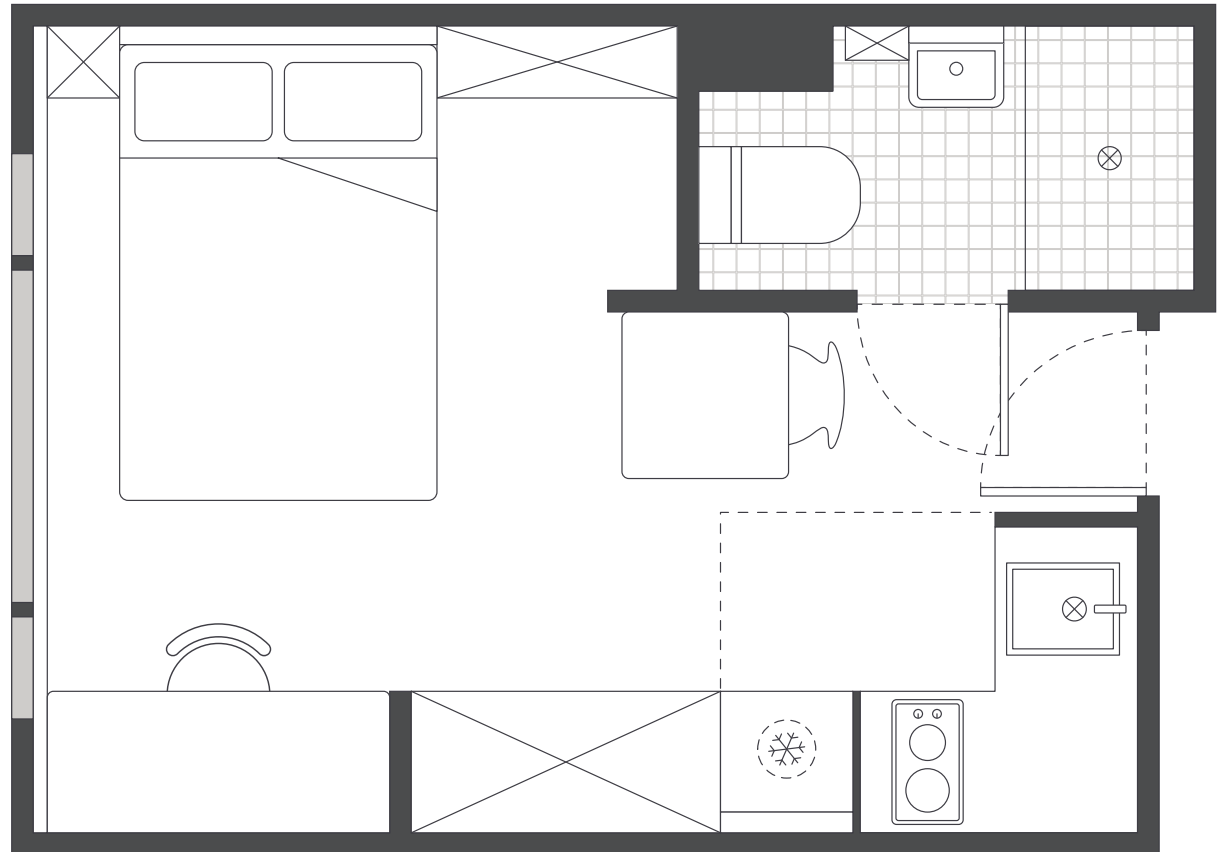

- › Each studio has a private ensuite bathroom and air-conditioning
- › Features well-appointed kitchenette with eating area for self-catering
- › Unlimited high-speed wi-fi is included and available throughout

INSIDE THE STUDIO

All images are illustrative only and indicative of Iglu's finishes and features.

STANDARD STUDIO APARTMENTS

PREMIUM STUDIO APARTMENTS

FEATURES AND INCLUSIONS

PRIVATE STUDIO APARTMENT

- › Secure swipe card
- › Double bed with under bed storage
- › Ensuite bathroom
- › Air-conditioning / heating
- › HD television
- › Study desk, lamp, table and chairs
- › Pinboard and bookshelf
- › Built-in wardrobe and full length mirror
- › Kitchenette with microwave, cooktop, refrigerator, kettle, toaster, bucket and mop, iron and vacuum

ONE HANDY ALL-INCLUSIVE FEE

Your weekly rent includes all of this plus your water, electricity, access to 24/7 onsite support and lots of cool events.

IGLU BRISBANE CITY

STUDIO APARTMENTS

MATTRESS SIZE

- › Double bed: 137 x 187 cm

BEDROOM LAYOUT

- › Located on levels 2 to 22
- › Approx. 18.3m²

Premium studios are upper-level rooms, located on levels 18 to 22.

Room allocations are based on availability.

All floorplans are illustrative only and indicative of Iglu's finishes and features.