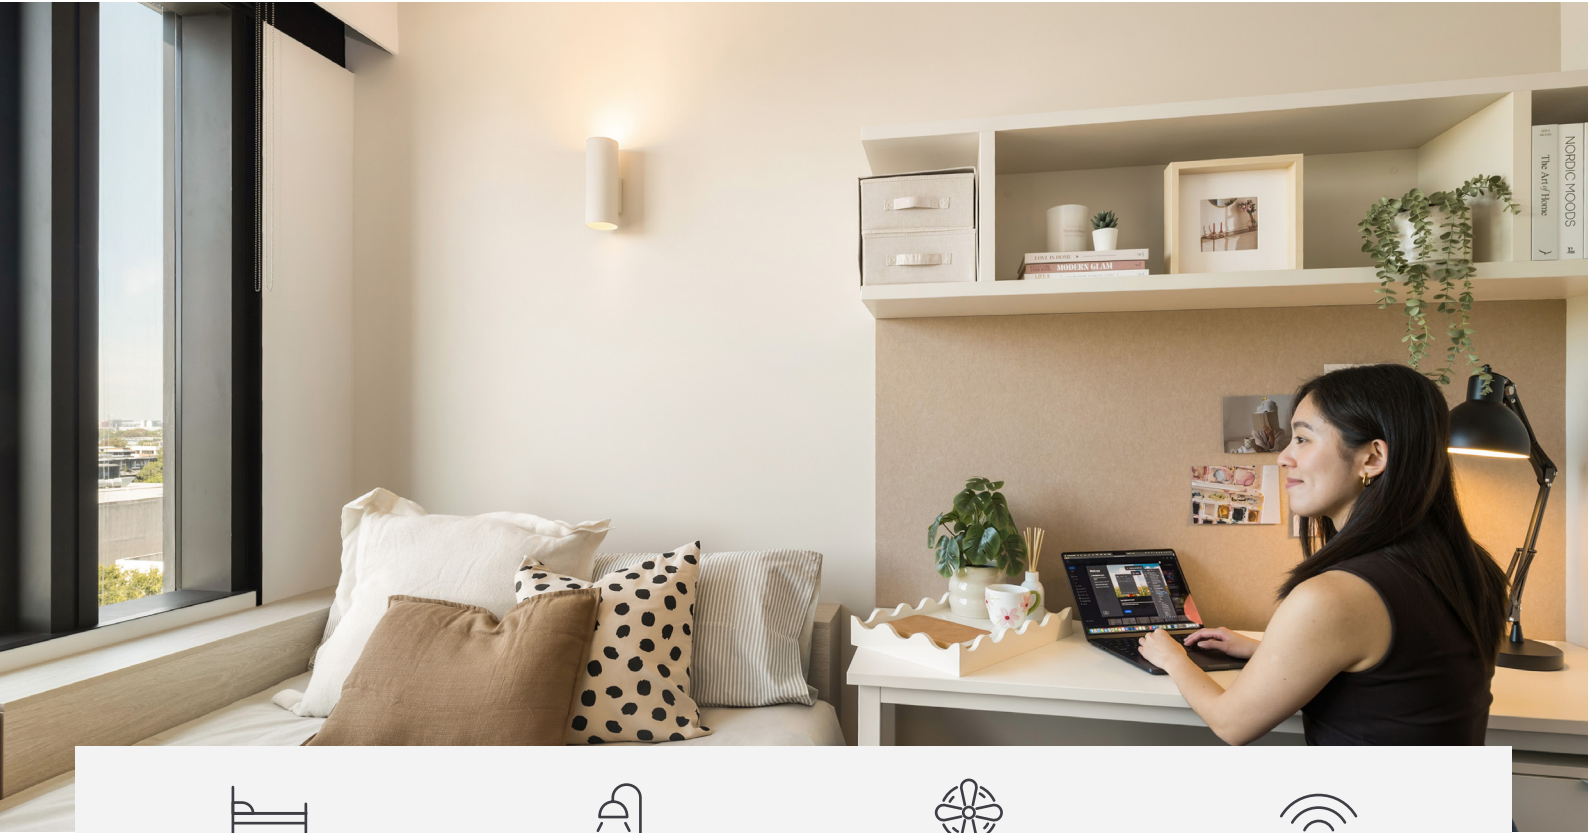

## STANDARD STUDIO APARTMENTS

Sleeps 1

Private bathroom

Air conditioning

Unlimited wi-fi

Our studios are designed to maximise a shared student living experience, with everything you need for eating, sleeping and studying.

- › Each studio has a private ensuite bathroom and air-conditioning
- › Features well-appointed kitchenette with eating area for self-catering
- › Unlimited high-speed wi-fi included and available throughout

### PRIVATE STUDIO APARTMENT

- › Secure swipe card
- › Double bed with under-bed storage
- › Ensuite bathroom
- › Air-conditioning / heating
- › Wall mounted television with Chromecast
- › Study desk, lamp, table and chairs
- › Pinboard and bookshelf
- › Built-in wardrobe and full length mirror
- › Kitchenette with microwave, cooktop, refrigerator, kettle and vacuum cleaner
- › Windows with block-out blinds