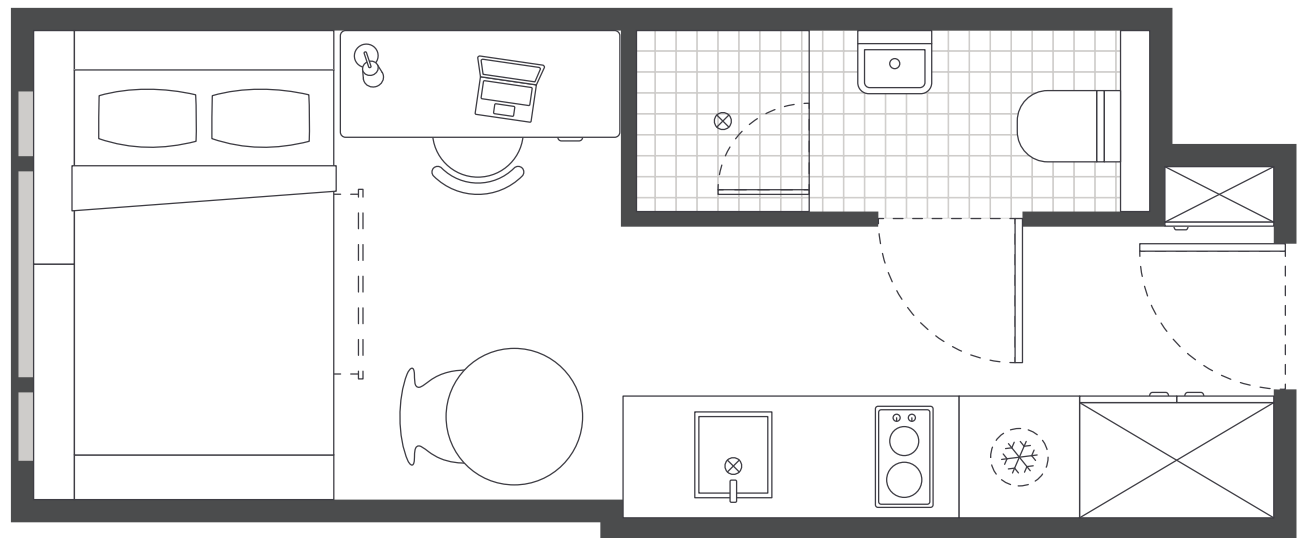

IGLU WATERLOO

STANDARD STUDIO APARTMENTS

MATTRESS SIZE

- › Double bed: 137 x 187 cm

STUDIO LAYOUT

- › Located on levels 3 to 15
- › Approx. 17.3m²

Room allocations are based on availability.

All floorplans are illustrative only and indicative of Iglu's finishes and features.

Key