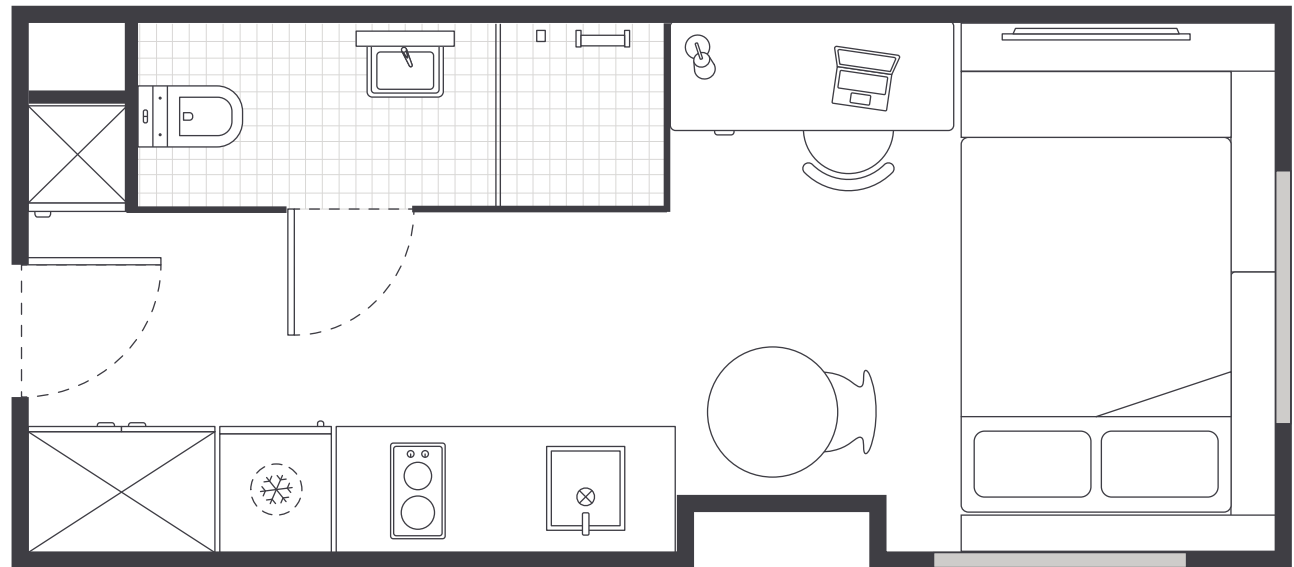

- › Each studio has a private ensuite bathroom and air-conditioning
- › Features well-appointed kitchenette with eating area for self-catering
- › Unlimited high-speed wi-fi included and available throughout

INSIDE THE STUDIO

The images shown are illustrative only. They are indicative of room layouts and Iglu's finishes and features.

FEATURES AND INCLUSIONS

PRIVATE STUDIO APARTMENT

- › Secure swipe card
- › Double bed with under-bed storage
- › Ensuite bathroom
- › Air-conditioning / heating
- › Wall mounted television with Chromecast
- › Study desk, lamp, table and chairs
- › Pinboard and bookshelf
- › Built-in wardrobe and full length mirror
- › Kitchenette with microwave, cooktop, refrigerator, kettle and vacuum cleaner
- › Two large windows with block-out blinds

IGLU WATERLOO

PREMIUM STUDIO APARTMENTS

MATTRESS SIZE

- › Double bed: 137 x 187 cm

STUDIO LAYOUT

- › Located on levels 5 to 22
- › Approx. 17.3m²

Premium studios offer two large corner windows with district views

Room allocations are based on availability.

All floorplans are illustrative only and indicative of Iglu's finishes and features.

Key

Refrigerator unit

Shelving / storage

Window / glass