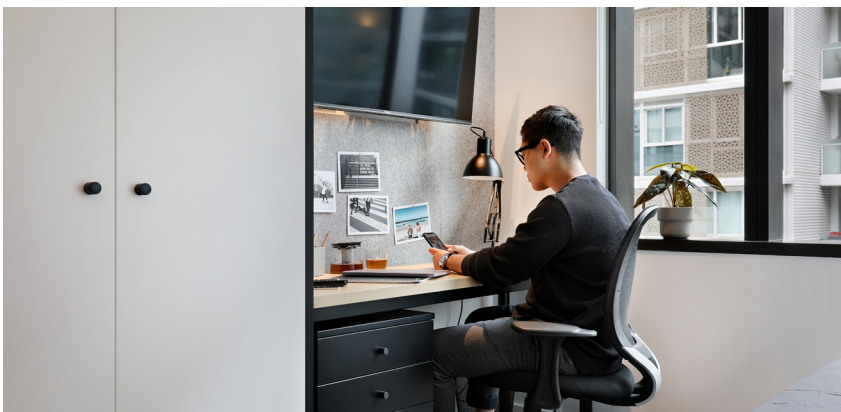

- › Each studio has a private ensuite bathroom and centralised air-conditioning
- › Features well-appointed kitchenette with eating area for self-catering
- › Unlimited high-speed wi-fi is included and available throughout

INSIDE THE STUDIO

All images are illustrative only and indicative of Iglu's finishes and features.

FEATURES AND INCLUSIONS

PRIVATE STUDIO APARTMENT

- › Secure swipe card
- › Double bed with under-bed storage
- › Ensuite bathroom
- › Centralised air-conditioning / heating
- › Wall mounted television with Apple TV
- › Study desk, lamp, table and chairs
- › Pinboard and bookshelf
- › Built-in wardrobe and full length mirror
- › Kitchenette with microwave, cooktop, refrigerator, kettle and toaster
- › Acoustically designed louvre windows

ENSUITE BATHROOM

- › Shower
- › Toilet
- › Basin
- › Mirror
- › Towel rail
- › Exhaust fan
- › Storage cabinet and shelving

ONE HANDY ALL-INCLUSIVE FEE

Your weekly rent includes all of this plus your water, electricity, access to 24/7 onsite support and lots of cool events.