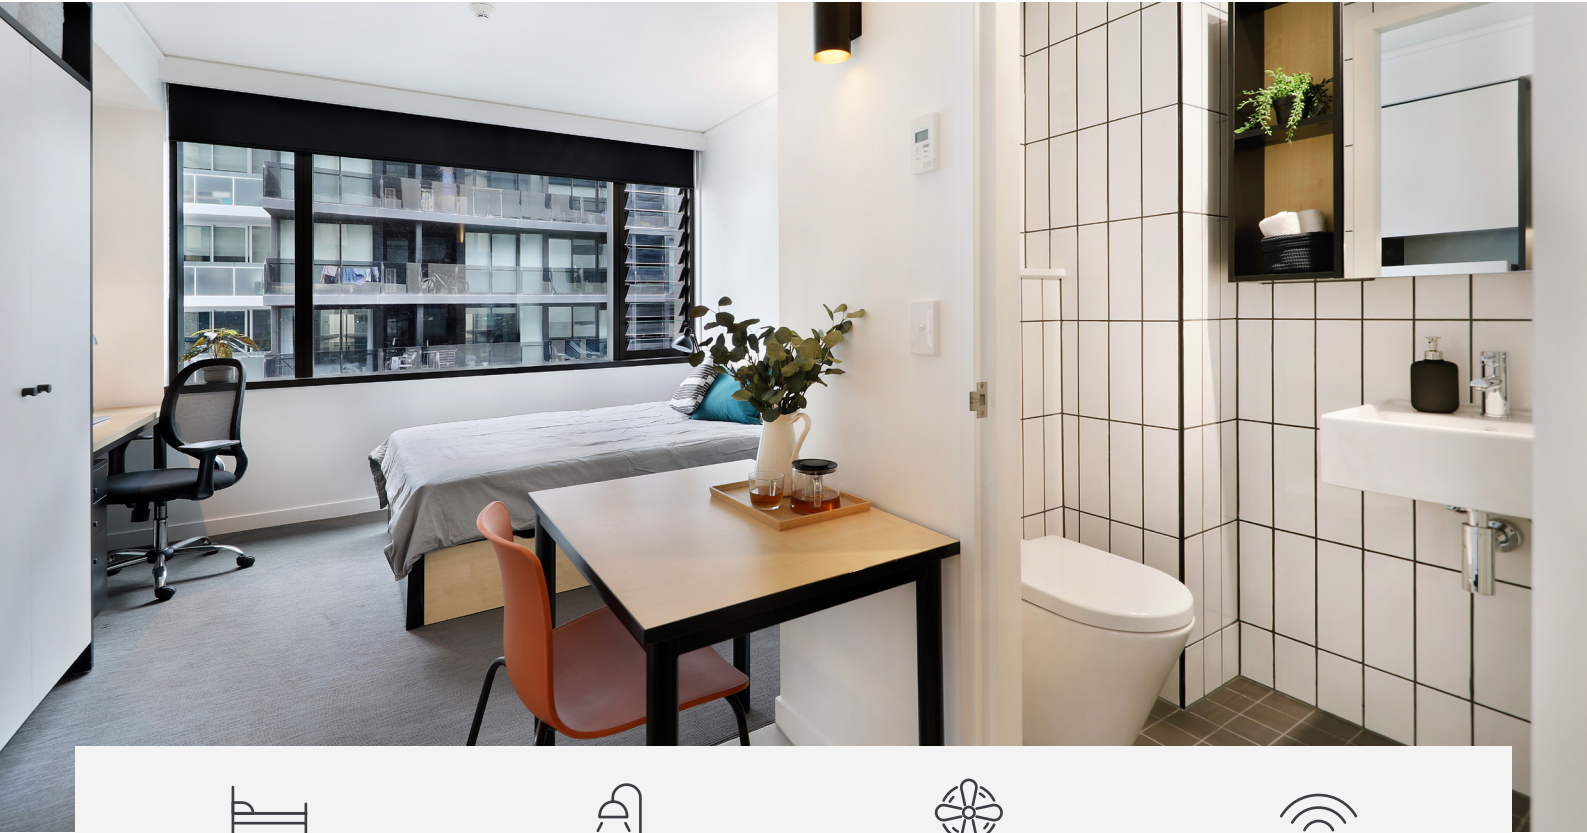

IGLU SOUTH YARRA

STANDARD STUDIO APARTMENTS

Sleeps 1

Private bathroom

Air conditioning

Unlimited wi-fi

Our studios are designed to maximise a shared student living experience, with everything you need for eating, sleeping and studying.

- › Each studio has a private ensuite bathroom and centralised air-conditioning
- › Features well-appointed kitchenette with eating area for self-catering
- › Unlimited high-speed wi-fi is included and available throughout

INSIDE THE STUDIO

All images are illustrative only and indicative of Iglu's finishes and features.

FEATURES AND INCLUSIONS

PRIVATE STUDIO APARTMENT

- › Secure swipe card
- › Double bed with under-bed storage
- › Ensuite bathroom
- › Centralised air-conditioning / heating
- › Wall mounted television with Apple TV
- › Study desk, lamp, table and chairs
- › Pinboard and bookshelf
- › Built-in wardrobe and full length mirror
- › Kitchenette with microwave, cooktop, refrigerator, kettle and toaster
- › Acoustically designed louvre windows

ENSUITE BATHROOM

- › Shower
- › Toilet
- › Basin
- › Mirror
- › Towel rail
- › Exhaust fan
- › Storage cabinet and shelving

ONE HANDY ALL-INCLUSIVE FEE

Your weekly rent includes all of this plus your water, electricity, access to 24/7 onsite support and lots of cool events.