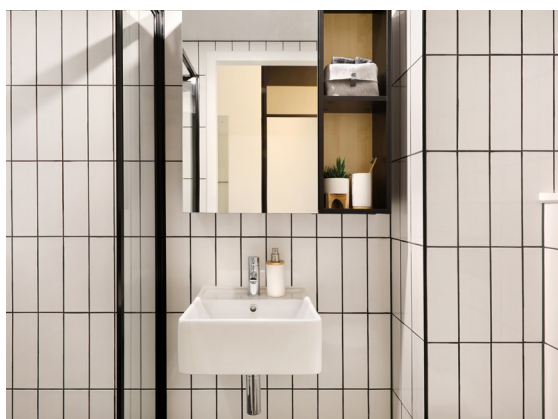

IGLU SOUTH YARRA

STANDARD STUDIO APARTMENTS

Sleeps 1

Private bathroom

Air conditioning

Unlimited wi-fi

Our studios are designed to maximise a shared student living experience, with everything you need for eating, sleeping and studying.

- › Each studio has a private ensuite bathroom and centralised air-conditioning
- › Features well-appointed kitchenette with eating area for self-catering
- › Unlimited high-speed wi-fi is included and available throughout

INSIDE THE STUDIO

All images are illustrative only and indicative of Iglu's finishes and features.

FEATURES AND INCLUSIONS

PRIVATE STUDIO APARTMENT

- › Secure swipe card
- › Double bed with under-bed storage
- › Ensuite bathroom
- › Centralised air-conditioning / heating
- › Wall mounted television with Apple TV
- › Study desk, lamp, table and chairs
- › Pinboard and bookshelf
- › Built-in wardrobe and full length mirror
- › Kitchenette with microwave, cooktop, refrigerator, kettle and toaster
- › Acoustically designed louvre windows

ENSUITE BATHROOM

- › Shower
- › Toilet
- › Basin
- › Mirror
- › Towel rail
- › Exhaust fan
- › Storage cabinet and shelving

ONE HANDY ALL-INCLUSIVE FEE

Your weekly rent includes all of this plus your water, electricity, access to 24/7 onsite support and lots of cool events.