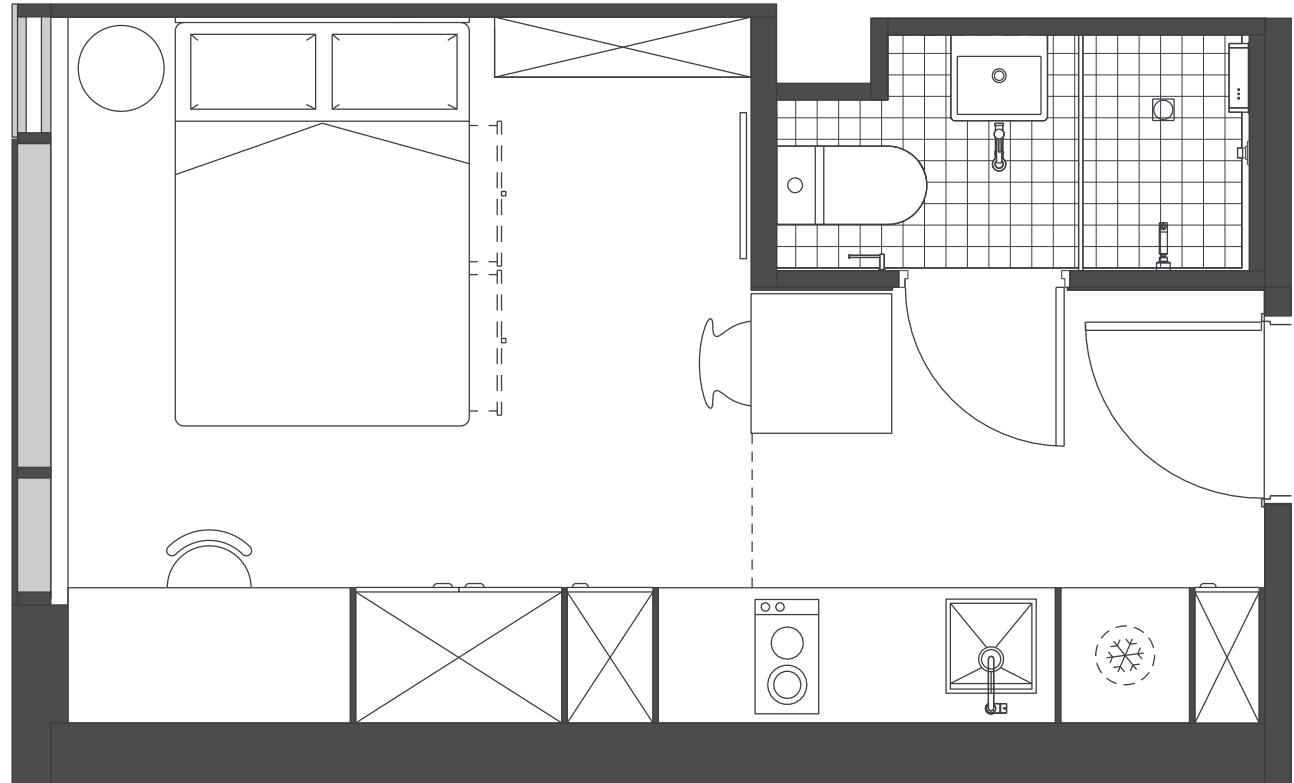

INSIDE THE STUDIO

All images are illustrative only and indicative of Iglu's finishes and features.

FEATURES AND INCLUSIONS

PRIVATE STUDIO APARTMENT

- › Secure swipe card
- › Double bed with under-bed storage
- › Ensuite bathroom
- › Centralised air-conditioning / heating
- › Wall mounted television with Apple TV
- › Study desk, lamp, table and chairs
- › Pinboard and bookshelf
- › Built-in wardrobe and full length mirror
- › Kitchenette with microwave, cooktop, refrigerator, kettle and toaster
- › Acoustically designed louvre windows

ENSUITE BATHROOM

- › Shower
- › Toilet
- › Basin
- › Mirror
- › Towel rail
- › Exhaust fan
- › Storage cabinet and shelving

ONE HANDY ALL-INCLUSIVE FEE

Your weekly rent includes all of this plus your water, electricity, access to 24/7 onsite support and lots of cool events.

IGLU SOUTH YARRA

STANDARD STUDIO APARTMENTS

MATTRESS SIZE

- › Double bed: 137 x 187 cm

STUDIO LAYOUT

- › Located on levels 10 to 21
- › Approx. 19m²

Room allocations are based on availability.

All floorplans are illustrative only and indicative of Iglu's finishes and features.