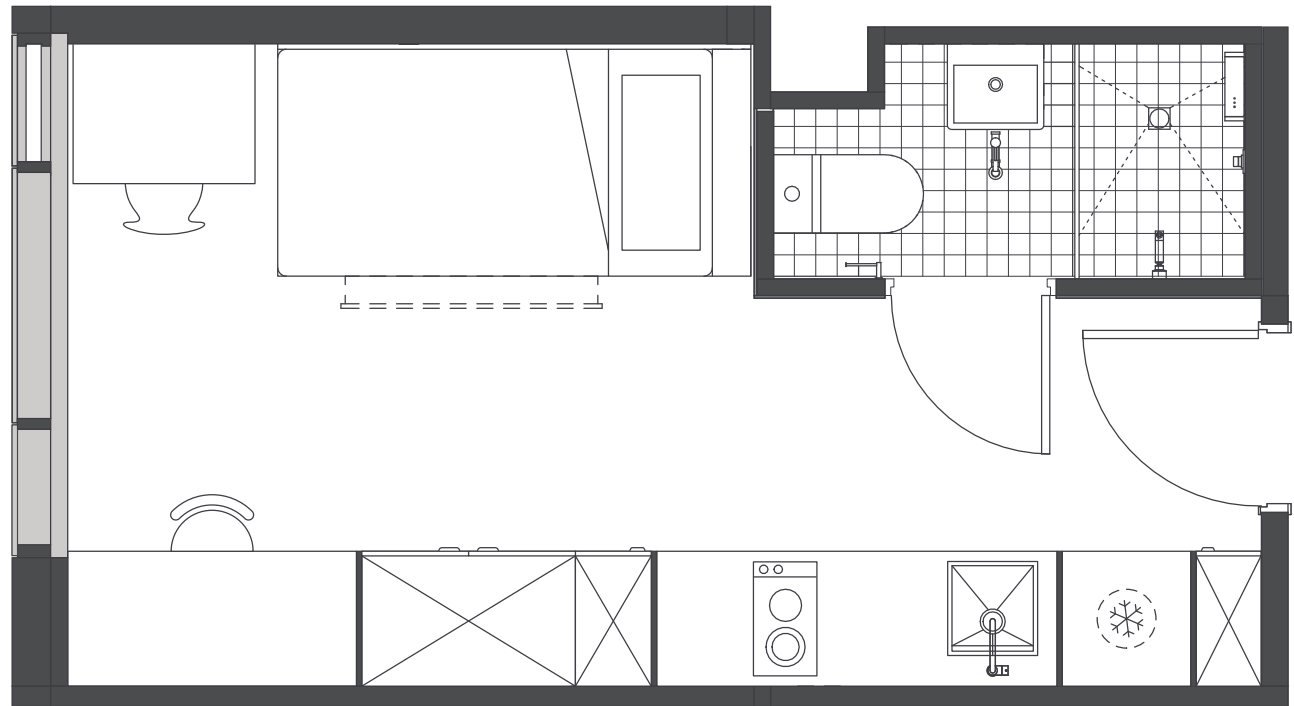

INSIDE THE STUDIO

All images are illustrative only and indicative of Iglu's finishes and features.

FEATURES AND INCLUSIONS

PRIVATE STUDIO APARTMENT

- › Secure swipe card
- › King single bed with under-bed storage
- › Ensuite bathroom
- › Centralised air-conditioning / heating
- › HD television with Apple TV
- › Study desk, lamp, table and chairs
- › Pinboard and bookshelf
- › Built-in wardrobe and full length mirror
- › Kitchenette with microwave, cooktop, refrigerator, kettle and toaster
- › Acoustically designed louvre windows

ENSUITE BATHROOM

- › Shower
- › Toilet
- › Basin
- › Mirror
- › Towel rail
- › Exhaust fan
- › Storage cabinet and shelving

ONE HANDY ALL-INCLUSIVE FEE

Your weekly rent includes all of this plus your water, electricity, access to 24/7 onsite support and lots of cool events.

IGLU SOUTH YARA

SINGLE STUDIO APARTMENTS

MATTRESS SIZE

- › King single bed: 106 x 203 cm

STUDIO LAYOUT

- › Located on levels 10 to 21
- › Approx. 17m²

Room allocations are based on availability.

All floorplans are illustrative only and indicative of Iglu's finishes and features.