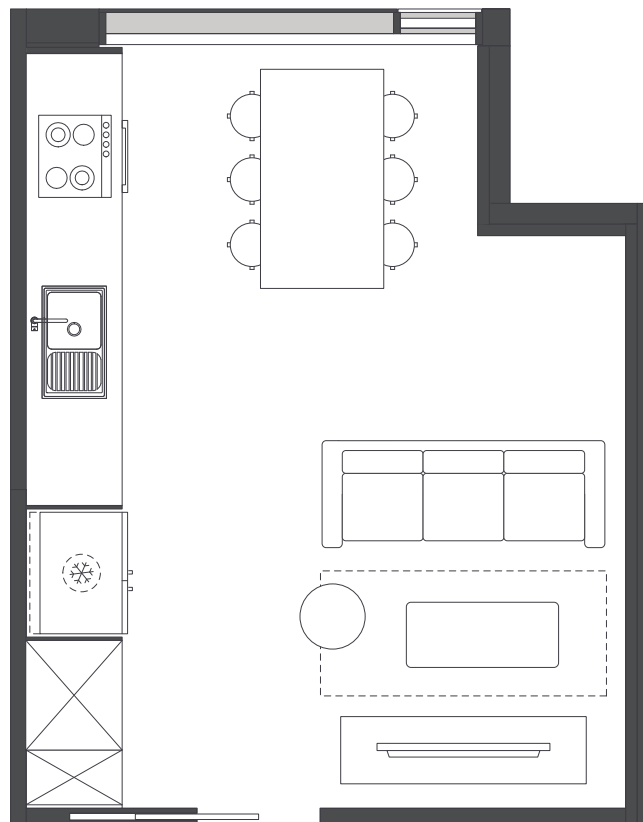

ONE HANDY ALL-INCLUSIVE FEE

Your weekly rent includes all of this plus your water, electricity, access to 24/7 onsite support and lots of cool events.

IGLU SOUTH YARRA

SHARE APARTMENTS

MATTRESS SIZE

- › King single bed: 106 x 203 cm

SHARE KITCHEN & DINING AREA

- › Approx. 20m²

BEDROOM LAYOUT 01

- › Day bed layout
- › Approx. 14.5m²

BEDROOM LAYOUT 02

- › Wall bed layout (6-Share Apartments only)
- › Approx. 14.5m²

Premium rooms are external facing, offering more natural light.

Room allocations are based on availability.

All floorplans are illustrative only and indicative of Iglu's finishes and features.

SHARED SPACE

1

2

6-Share Apartments only

Key

Refrigerator unit

Shelving / storage

Window / glass