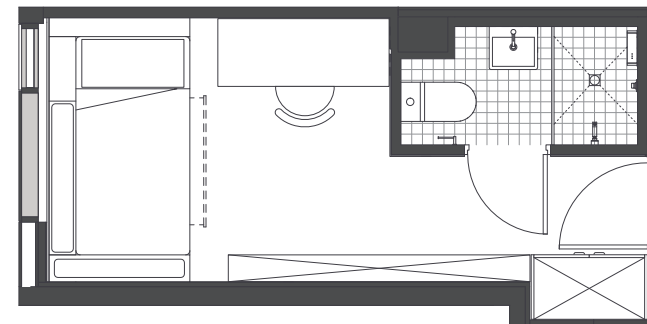

PRIVATE BEDROOM

- › Secure swipe card
- › Centralised air-conditioning / heating
- › King single bed with built-in storage
- › Private ensuite bathroom
- › Study desk, chair, lamp and pinboard
- › Bookshelf and storage
- › Built-in wardrobe and full length mirror

ONE HANDY ALL-INCLUSIVE FEE

Your weekly rent includes all of this plus your water, electricity, access to 24/7 onsite support and lots of cool events.

IGLU SOUTH YARRA

SHARE APARTMENTS

MATTRESS SIZE

- › King single bed: 106 x 203 cm

SHARE KITCHEN & DINING AREA

- › Approx. 20m²

BEDROOM LAYOUT 01

- › Day bed layout
- › Approx. 14.5m²

BEDROOM LAYOUT 02

- › Wall bed layout (6-Share Apartments only)
- › Approx. 14.5m²

Premium rooms are external facing, offering more natural light.

Room allocations are based on availability.

All floorplans are illustrative only and indicative of Iglu's finishes and features.

SHARED SPACE

1

2

6-Share Apartments only

Key

Refrigerator unit