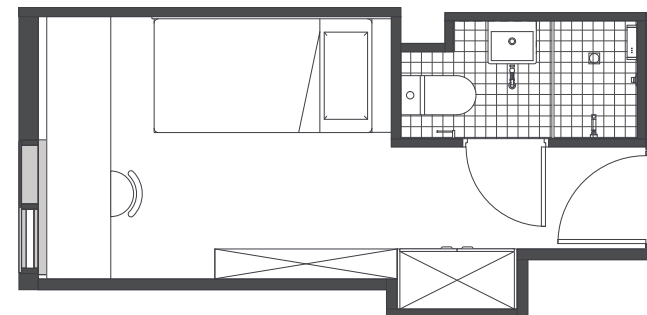

PRIVATE BEDROOM

- › Secure swipe card
- › Centralised air-conditioning / heating
- › King single bed with built-in storage
- › Private ensuite bathroom
- › Study desk, chair, lamp and pinboard
- › Bookshelf and storage
- › Built-in wardrobe and full length mirror

SHARE KITCHEN & DINING AREA

- › Approx. 20m²

BEDROOM LAYOUT 01

- › Day bed layout
- › Approx. 14.5m²

BEDROOM LAYOUT 02

- › Wall bed layout (6-Share Apartments only)
- › Approx. 14.5m²

Premium rooms are external facing, offering more natural light.

Room allocations are based on availability.

All floorplans are illustrative only and indicative of Iglu's finishes and features.

SHARED SPACE

1

2

6-Share Apartments only

Key

Refrigerator unit

Shelving / storage

Window / glass