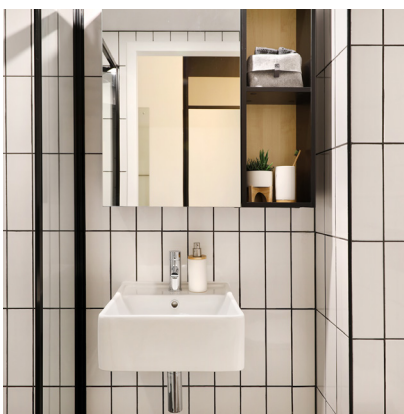

Sound cool?

- › Each bedroom has an ensuite bathroom and centralised air-conditioning
- › Apartments feature a large kitchen, lounge and dining area
- › Unlimited high-speed wi-fi is included and available throughout

INSIDE THE APARTMENT

All images are illustrative only and indicative of Iglu's finishes and features.

FEATURES AND INCLUSIONS

Choose a 5 or 6 bedroom share apartment at Iglu South Yarra:

SHARED SPACE

- › HD television with Apple TV
- › Centralised air-conditioning / heating
- › Lounge area with couch, coffee table and ottomans
- › Dining table and chairs
- › Fully equipped kitchen with:
 - oven, microwave, cooktop
 - refrigerator and freezer
 - kettle and toaster

PRIVATE BEDROOM

- › Secure swipe card
- › Centralised air-conditioning / heating
- › King single bed with built-in storage
- › Private ensuite bathroom
- › Study desk, chair, lamp and pinboard
- › Bookshelf and storage
- › Built-in wardrobe and full length mirror

ENSUITE BATHROOM

- › Shower
- › Toilet
- › Basin
- › Mirror
- › Towel rail
- › Exhaust fan
- › Storage cabinet and shelving

Standard and Premium bedrooms are available. Premium rooms are external facing, offering more natural light.