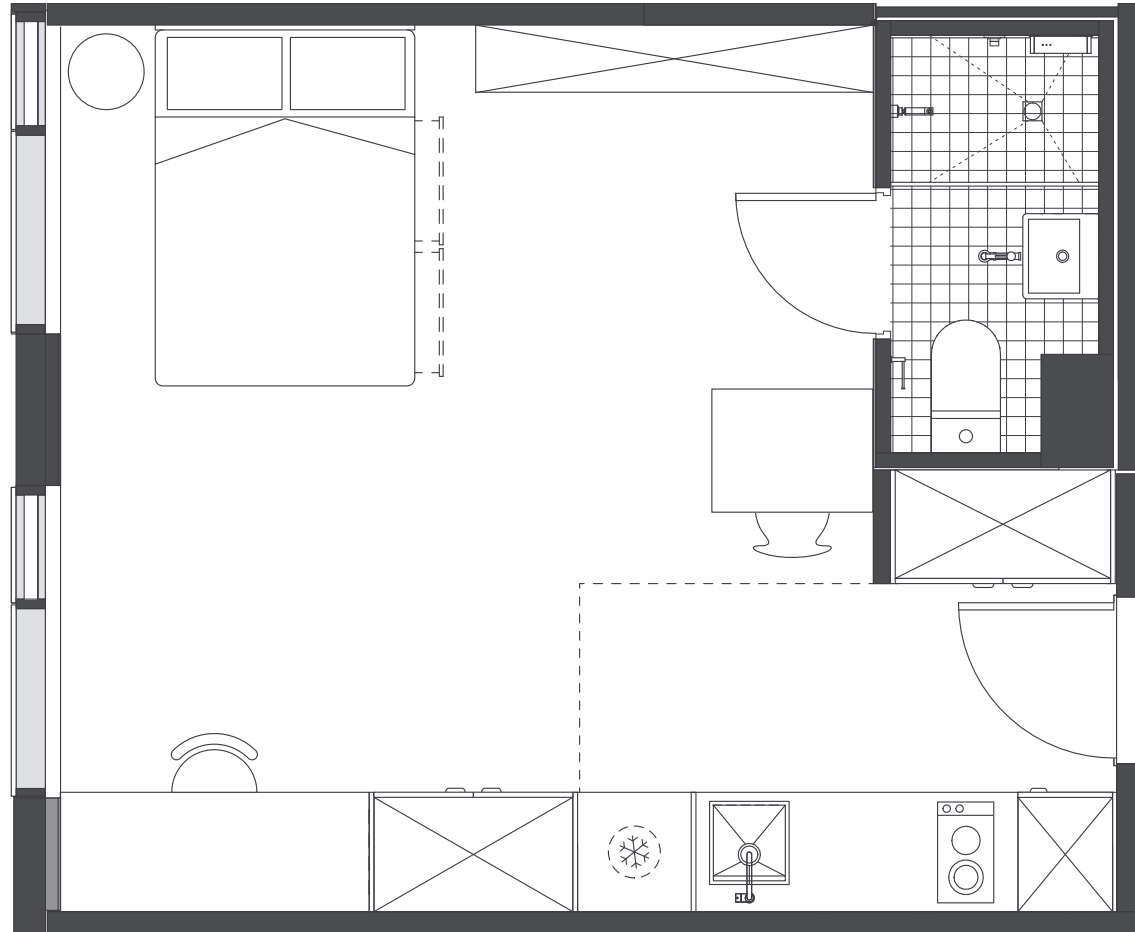

INSIDE THE STUDIO

All images are illustrative only and indicative of Iglu's finishes and features.

FEATURES AND INCLUSIONS

PRIVATE STUDIO APARTMENT

- › Secure swipe card
- › Double bed with under-bed storage
- › Ensuite bathroom
- › Centralised air-conditioning / heating
- › Wall mounted television with Apple TV
- › Study desk, lamp, table and chairs
- › Pinboard and bookshelf
- › Built-in wardrobe and full length mirror
- › Kitchenette with microwave, cooktop, refrigerator, kettle and toaster
- › Acoustically designed louvre windows

MATTRESS SIZE

- › Double bed: 137 x 187 cm

STUDIO LAYOUT 01

- › Located on levels 2 to 9
- › Approx. 25.5m²

1

Room allocations are based on availability.

All floorplans are illustrative only and indicative of Iglu's finishes and features.

Key

Refrigerator unit

Shelving / storage

Window / glass

IGLU SOUTH YARRA

PREMIUM STUDIO APARTMENTS

MATTRESS SIZE

- › Double bed: 137 x 187 cm

STUDIO LAYOUT 02

- › Located on levels 16 to 21 (with views)
- › Approx. 20m²

2

Room allocations are based on availability.

All floorplans are illustrative only and indicative of Iglu's finishes and features.