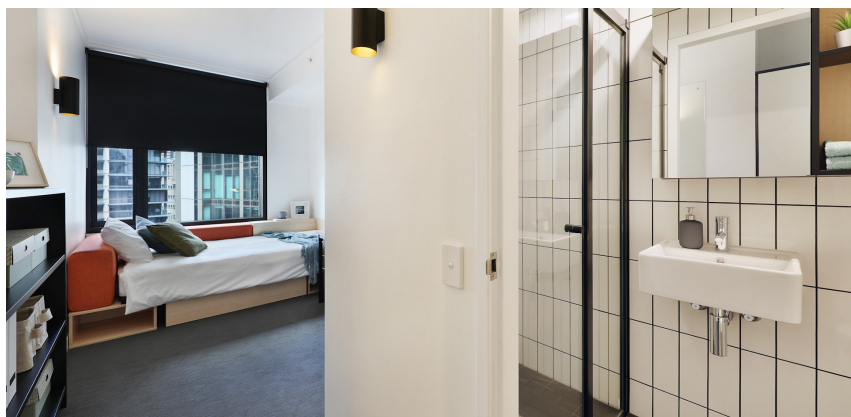

Sound cool?

- › Each bedroom has an ensuite bathroom and centralised air-conditioning
- › Apartments feature a large kitchen, lounge and dining area
- › Unlimited high-speed wi-fi is included and available throughout

INSIDE THE APARTMENT

All images are illustrative only and indicative of Iglu's finishes and features.

FEATURES AND INCLUSIONS

Choose a 5 or 6 bedroom share apartment at Iglu Melbourne City:

SHARED SPACE

- › HD television
- › Centralised air-conditioning / heating
- › Lounge area with couch and coffee table
- › Dining table and chairs
- › Fully equipped kitchen with:
 - oven, microwave, cooktop
 - refrigerator and freezer
 - kettle and toaster

PRIVATE BEDROOM

- › Secure swipe card
- › Centralised air-conditioning / heating
- › King single bed with built-in storage
- › Private ensuite bathroom
- › Study desk, chair, lamp and pinboard
- › Bookshelf and storage
- › Built-in wardrobe and full length mirror
- › Windows with block-out blinds

ENSUITE BATHROOM

- › Shower
- › Toilet
- › Basin
- › Mirror
- › Towel rail
- › Exhaust fan
- › Storage cabinet and shelving

ONE HANDY ALL-INCLUSIVE FEE

Your weekly rent includes all of this plus your water, electricity, access to 24/7 onsite support and lots of cool events.