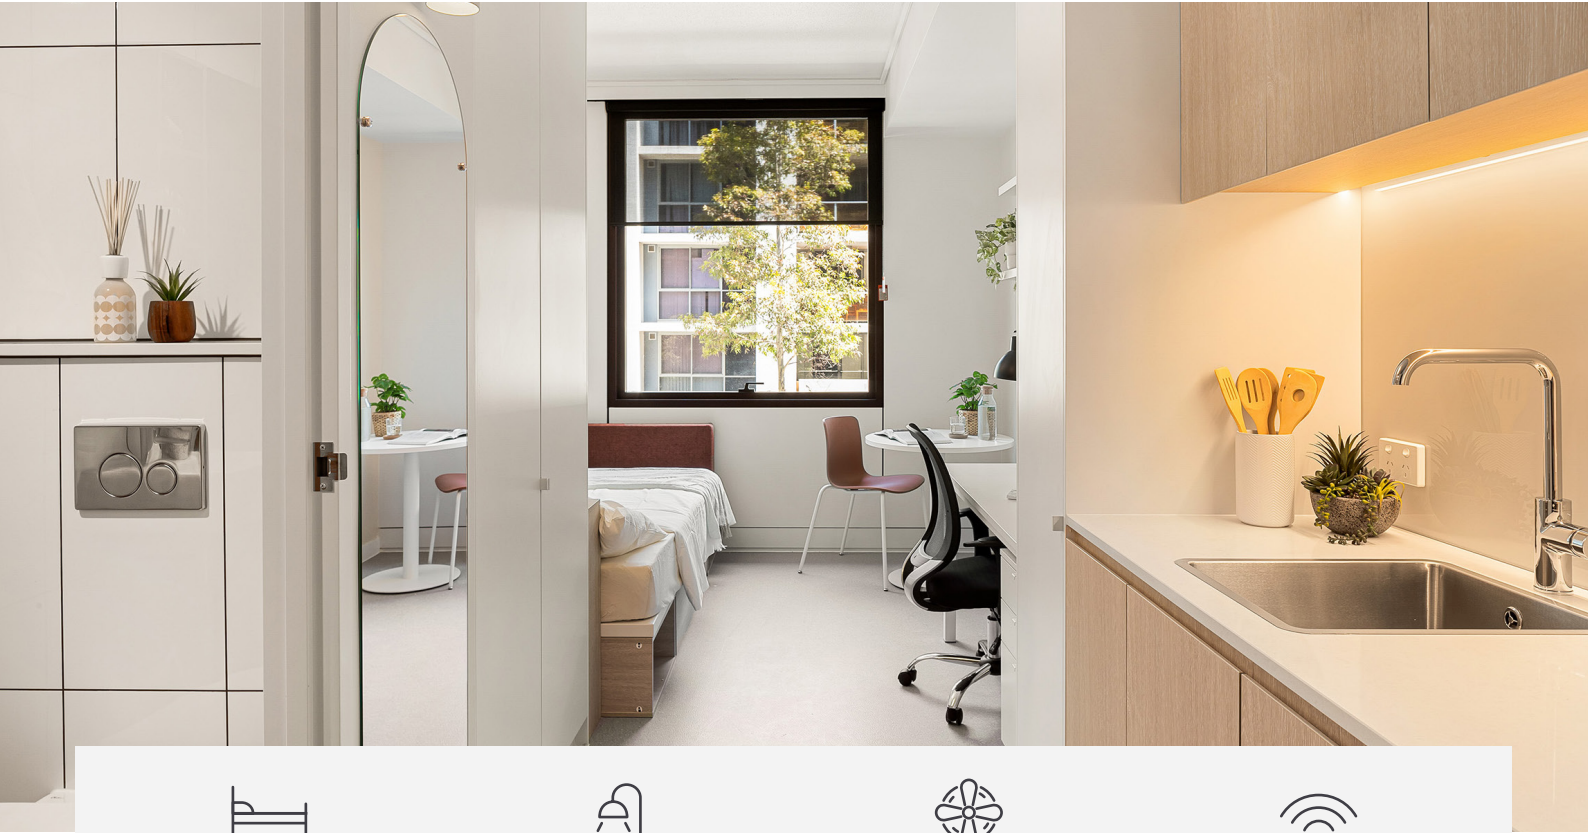

IGLU MASCOT STUDIO APARTMENTS

Sleeps 1

Private bathroom

Air conditioning

Unlimited wi-fi

Our studios are designed to maximise a shared student living experience, with everything you need for eating, sleeping and studying.

- › Each studio has a private ensuite bathroom and air-conditioning
- › Features well-appointed kitchenette with eating area for self-catering
- › Unlimited high-speed wi-fi is included and available throughout

INSIDE THE STUDIO

All images are illustrative only and indicative of Iglu's finishes and features.

FEATURES AND INCLUSIONS

PRIVATE STUDIO APARTMENT

- › Secure mobile access key
- › Double bed with under-bed storage
- › Ensuite bathroom
- › Air-conditioning / heating
- › HD television with Apple TV
- › Study desk, lamp, table and chairs
- › Pinboard and bookshelf
- › Built-in wardrobe and full length mirror
- › Kitchenette with microwave, cooktop, refrigerator, kettle and toaster
- › Vacuum, mop, dustpan, iron and ironing board.

ONE HANDY ALL-INCLUSIVE FEE

Your weekly rent includes all of this plus your water, electricity, access to 24/7 onsite support and lots of cool events.

IGLU MASCOT

STUDIO APARTMENTS

MATTRESS SIZE

- › Double bed: 137 x 187 cm