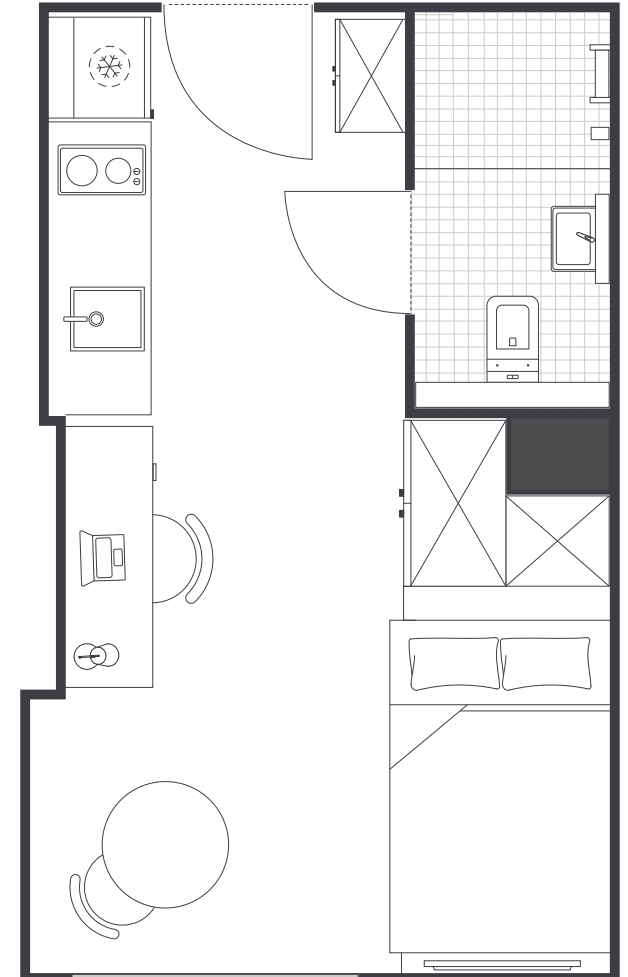

INSIDE THE STUDIO

All images are illustrative only and indicative of Iglu's finishes and features.

FEATURES AND INCLUSIONS

PRIVATE STUDIO APARTMENT

- › Secure mobile access key
- › Double bed with under-bed storage
- › Ensuite bathroom
- › Air-conditioning / heating
- › HD television with Apple TV
- › Study desk, lamp, table and chairs
- › Pinboard and bookshelf
- › Built-in wardrobe and full length mirror
- › Kitchenette with microwave, cooktop, refrigerator, kettle and toaster
- › Vacuum, mop, dustpan, iron and ironing board.

ONE HANDY ALL-INCLUSIVE FEE

Your weekly rent includes all of this plus your water, electricity, access to 24/7 onsite support and lots of cool events.

IGLU MASCOT

STUDIO APARTMENTS

MATTRESS SIZE

- › Double bed: 137 x 187 cm

STUDIO LAYOUT 01

- › Approx. 17m²

STUDIO LAYOUT 02

- › Approx. 17m²

Premium studios offers more natural light and city or district views.

1

2

Room allocations are based on availability.

All floorplans are illustrative only and indicative of Iglu's finishes and features.

Key

Refrigerator unit

Shelving / storage

Window / glass