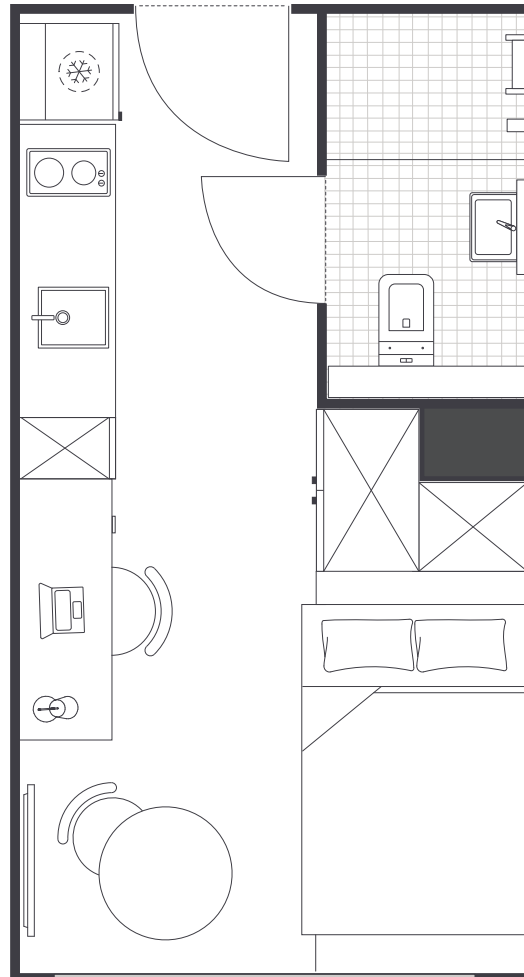

INSIDE THE STUDIO

All images are illustrative only and indicative of Iglu's finishes and features.

FEATURES AND INCLUSIONS

PRIVATE STUDIO APARTMENT

- › Secure mobile access key
- › Double bed with under-bed storage
- › Ensuite bathroom
- › Air-conditioning / heating
- › HD television with Apple TV
- › Study desk, lamp, table and chairs
- › Pinboard and bookshelf
- › Built-in wardrobe and full length mirror
- › Kitchenette with microwave, cooktop, refrigerator, kettle and toaster
- › Vacuum, mop, dustpan, iron and ironing board.

ONE HANDY ALL-INCLUSIVE FEE

Your weekly rent includes all of this plus your water, electricity, access to 24/7 onsite support and lots of cool events.

IGLU MASCOT

STUDIO APARTMENTS

MATTRESS SIZE

- › Double bed: 137 x 187 cm

STUDIO LAYOUT 01

- › Approx. 17m²

STUDIO LAYOUT 02

- › Approx. 17m²

Premium studios offers more natural light and city or district views.

1

2

Room allocations are based on availability.

All floorplans are illustrative only and indicative of Iglu's finishes and features.

Key

Refrigerator unit

Shelving / storage

Window / glass