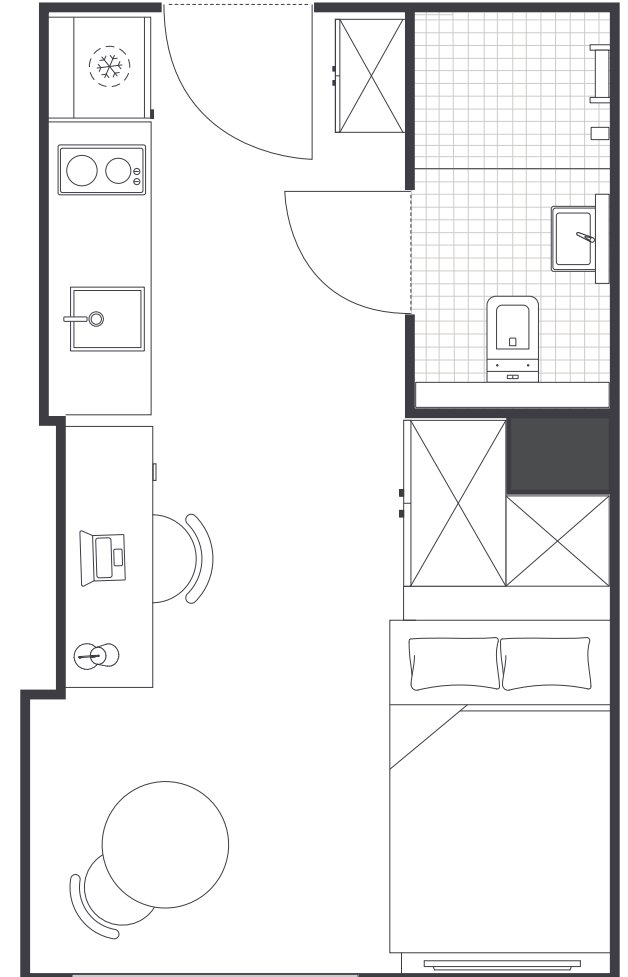

INSIDE THE STUDIO

All images are illustrative only and indicative of Iglu's finishes and features.

FEATURES AND INCLUSIONS

PRIVATE STUDIO APARTMENT

- › Secure mobile access key
- › Double bed with under-bed storage
- › Ensuite bathroom
- › Air-conditioning / heating
- › HD television with Apple TV
- › Study desk, lamp, table and chairs
- › Pinboard and bookshelf
- › Built-in wardrobe and full length mirror
- › Kitchenette with microwave, cooktop, refrigerator, kettle and toaster
- › Vacuum, mop, dustpan, iron and ironing board.

ONE HANDY ALL-INCLUSIVE FEE

Your weekly rent includes all of this plus your water, electricity, access to 24/7 onsite support and lots of cool events.

IGLU MASCOT

STUDIO APARTMENTS

MATTRESS SIZE

- › Double bed: 137 x 187 cm

STUDIO LAYOUT 01

- › Approx. 17m²

STUDIO LAYOUT 02

- › Approx. 17m²

★ Premium studios offer more natural light and district views.

1

2

Room allocations are based on availability.

All floorplans are illustrative only and indicative of Iglu's finishes and features.

Key