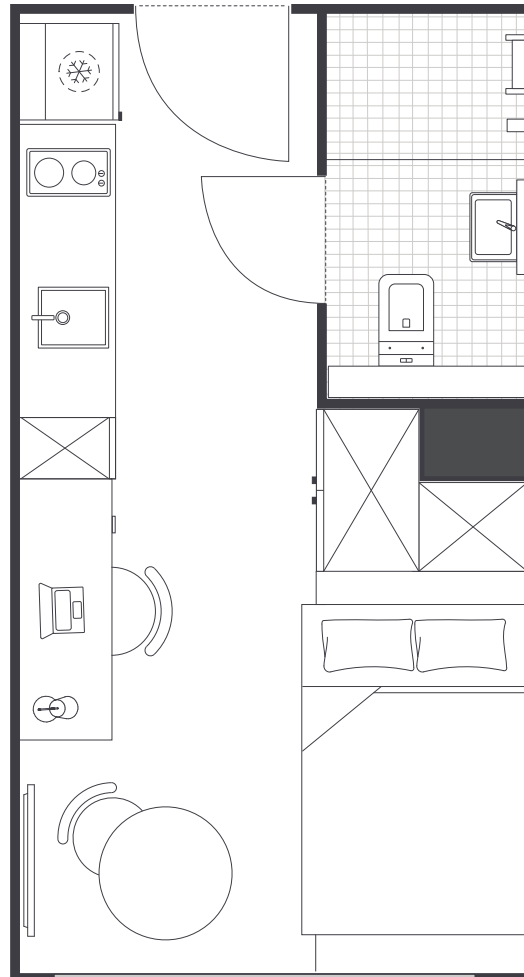

INSIDE THE STUDIO

All images are illustrative only and indicative of Iglu's finishes and features.

FEATURES AND INCLUSIONS

PRIVATE STUDIO APARTMENT

- › Secure mobile access key
- › Double bed with under-bed storage
- › Ensuite bathroom
- › Air-conditioning / heating
- › HD television with Apple TV
- › Study desk, lamp, table and chairs
- › Pinboard and bookshelf
- › Built-in wardrobe and full length mirror
- › Kitchenette with microwave, cooktop, refrigerator, kettle and toaster
- › Vacuum, mop, dustpan, iron and ironing board.

ONE HANDY ALL-INCLUSIVE FEE

Your weekly rent includes all of this plus your water, electricity, access to 24/7 onsite support and lots of cool events.

IGLU MASCOT

STUDIO APARTMENTS

MATTRESS SIZE

- › Double bed: 137 x 187 cm

STUDIO LAYOUT 01

- › Approx. 17m²

STUDIO LAYOUT 02

- › Approx. 17m²

★ Premium studios offer more natural light and district views.

1

2

Room allocations are based on availability.

All floorplans are illustrative only and indicative of Iglu's finishes and features.

Key