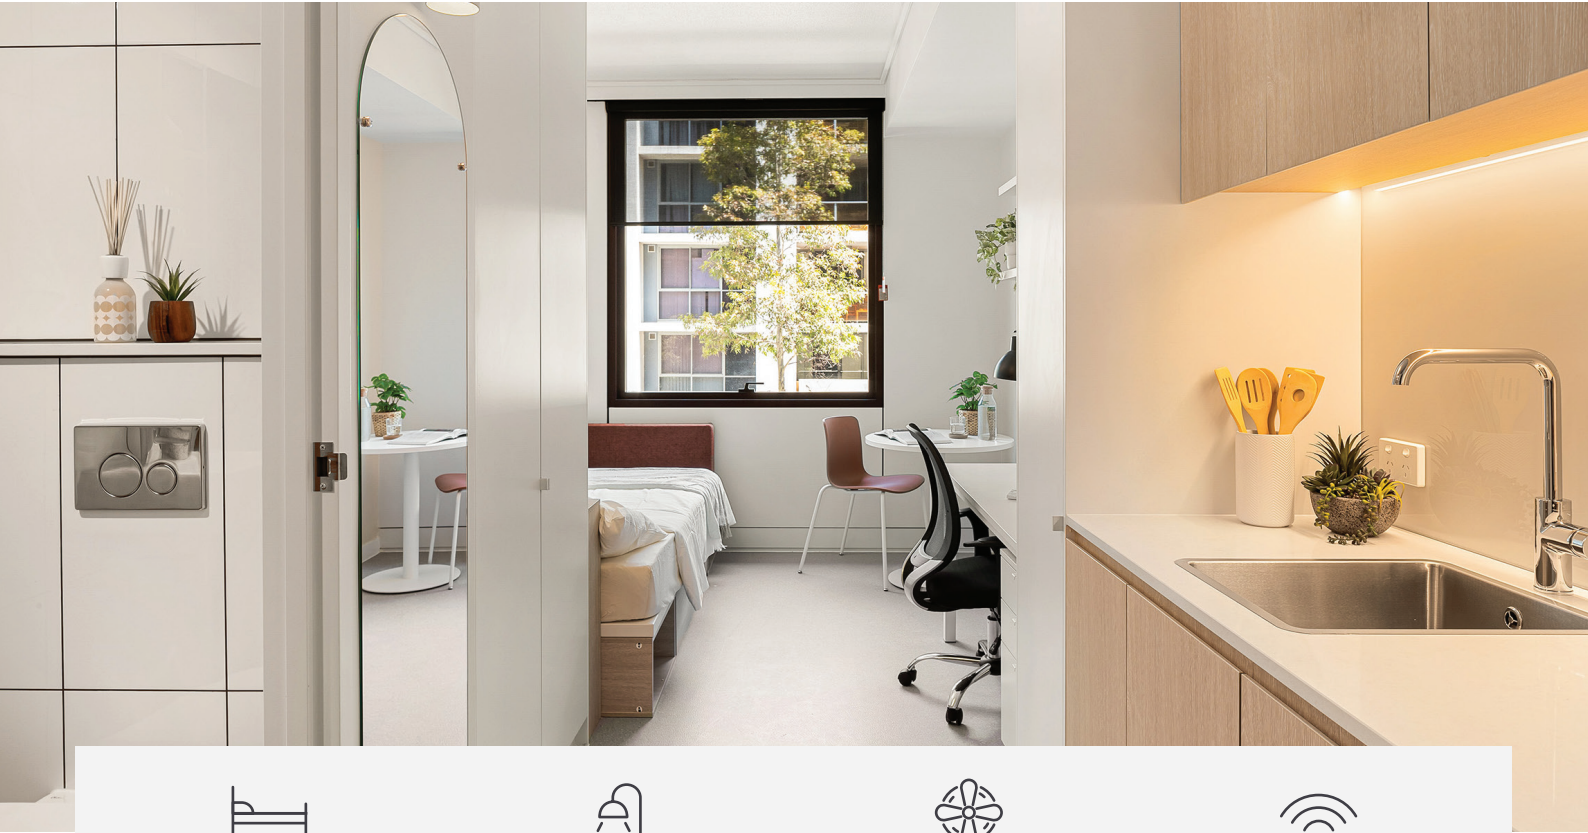

IGLU MASCOT STUDIO APARTMENTS

Sleeps 1

Private bathroom

Air conditioning

Unlimited wi-fi

Our studios are designed to maximise a shared student living experience, with everything you need for eating, sleeping and studying.

- › Each studio has a private ensuite bathroom and air-conditioning
- › Features well-appointed kitchenette with eating area for self-catering
- › Unlimited high-speed wi-fi is included and available throughout

INSIDE THE STUDIO

All images are illustrative only and indicative of Iglu's finishes and features.

FEATURES AND INCLUSIONS

PRIVATE STUDIO APARTMENT

- › Secure mobile access key
- › Double bed with under-bed storage
- › Ensuite bathroom
- › Air-conditioning / heating
- › HD television with Apple TV
- › Study desk, lamp, table and chairs
- › Pinboard and bookshelf
- › Built-in wardrobe and full length mirror
- › Kitchenette with microwave, cooktop, refrigerator, kettle and toaster
- › Vacuum, mop, dustpan, iron and ironing board.

ONE HANDY ALL-INCLUSIVE FEE

Your weekly rent includes all of this plus your water, electricity, access to 24/7 onsite support and lots of cool events.

IGLU MASCOT

STUDIO APARTMENTS

MATTRESS SIZE

- › Double bed: 137 x 187 cm