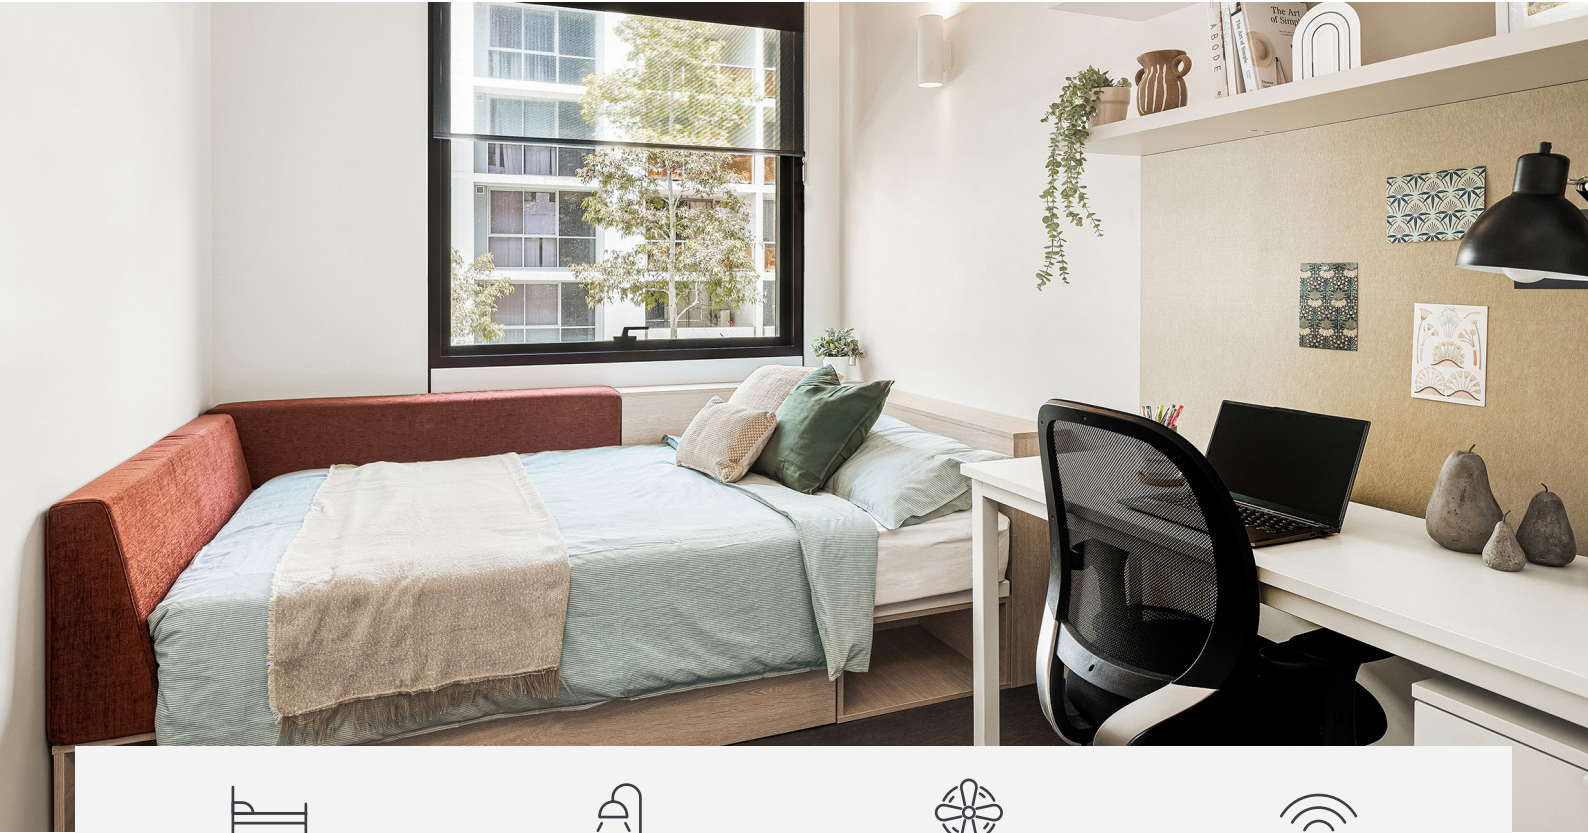

IGLU MASCOT SHARE APARTMENTS

6 bedrooms

Private bathroom

Air conditioning

Unlimited wi-fi

Share apartments offer the ultimate communal student living experience, with everything you need for eating, sleep and studying.

- › Each bedroom has an ensuite bathroom and air-conditioning
- › Apartments feature a large kitchen, lounge and dining area
- › Unlimited high-speed wi-fi is included and available throughout

INSIDE THE APARTMENT

PRIVATE BEDROOM

- › Secure mobile access key
- › Air-conditioning / heating
- › Double bed with under-bed storage
- › Private ensuite bathroom
- › Study desk, chair, lamp and pinboard
- › Bookshelf and storage
- › Built-in wardrobe and full length mirror

ONE HANDY ALL-INCLUSIVE FEE

Your weekly rent includes all of this plus your water, electricity, access to 24/7 onsite support and lots of cool events.

IGLU MASCOT

SHARE APARTMENTS

MATTRESS SIZE

› Double bed: 137 x 187 cm