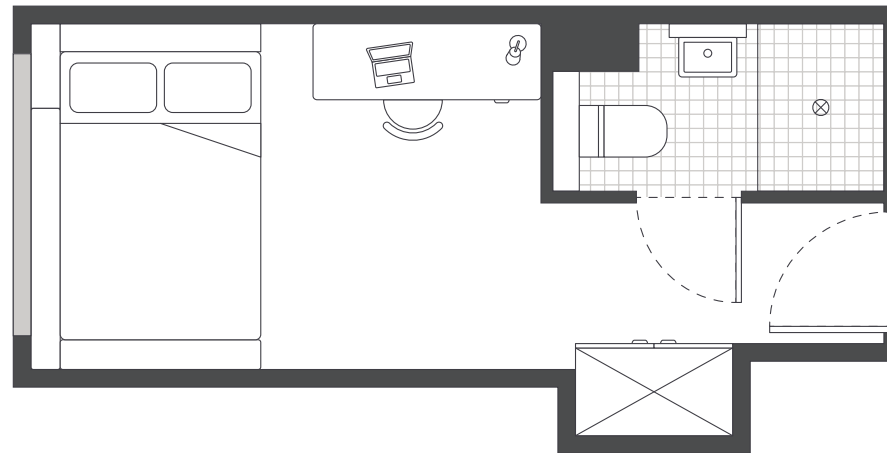

PRIVATE BEDROOM

- › Secure mobile access key
- › Air-conditioning / heating
- › Double bed with under-bed storage
- › Private ensuite bathroom
- › Study desk, chair, lamp and pinboard
- › Bookshelf and storage
- › Built-in wardrobe and full length mirror

ONE HANDY ALL-INCLUSIVE FEE

Your weekly rent includes all of this plus your water, electricity, access to 24/7 onsite support and lots of cool events.

IGLU MASCOT

SHARE APARTMENTS

MATTRESS SIZE

› Double bed: 137 x 187 cm

BEDROOM LAYOUT

› Approx. 14m²

Premium rooms offers more natural light and city or district views.

Room allocations are based on availability.

All floorplans are illustrative only and indicative of Iglu's finishes and features.

SHARED SPACE

SINGLE BEDROOM

Key

Refrigerator unit

Shelving / storage

Window / glass