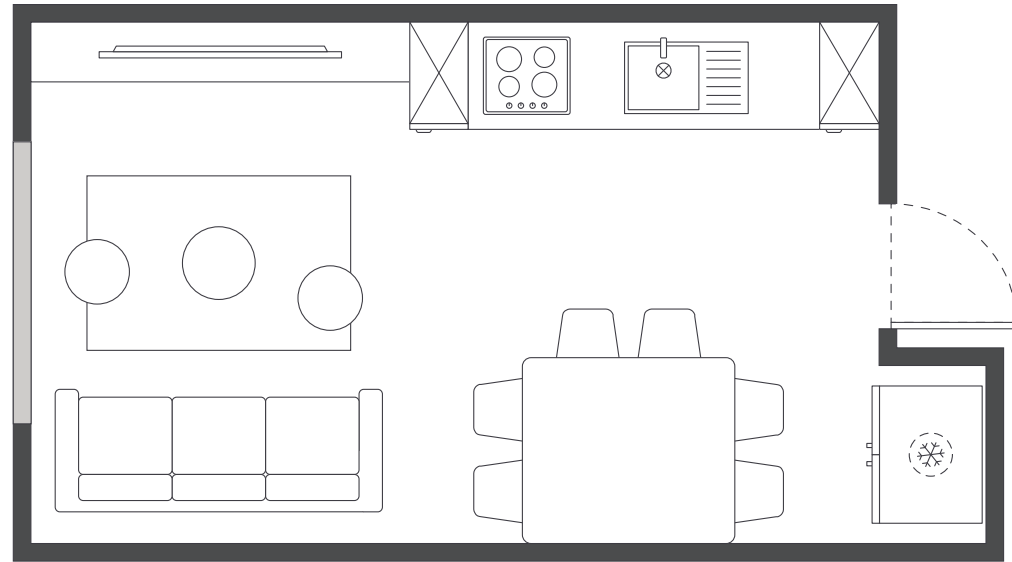

PRIVATE BEDROOM

- › Secure mobile access key
- › Air-conditioning / heating
- › Double bed with under-bed storage
- › Private ensuite bathroom
- › Study desk, chair, lamp and pinboard
- › Bookshelf and storage
- › Built-in wardrobe and full length mirror

ENSUITE BATHROOM

- › Shower
- › Toilet
- › Basin
- › Mirror
- › Towel rail
- › Exhaust fan
- › Storage cabinet and shelving

♿ Accessible apartments available

Standard and Premium share apartment rooms are available. Premium rooms are located on levels 6 to 10 and the north facing side of levels 1 to 5, offering more natural light and city or district views.

BEDROOM LAYOUT

› Approx. 14m²

Premium rooms offers more natural light and city or district views.

Room allocations are based on availability.

All floorplans are illustrative only and indicative of Iglu's finishes and features.

SHARED SPACE

SINGLE BEDROOM

Key

Refrigerator unit

Shelving / storage

Window / glass