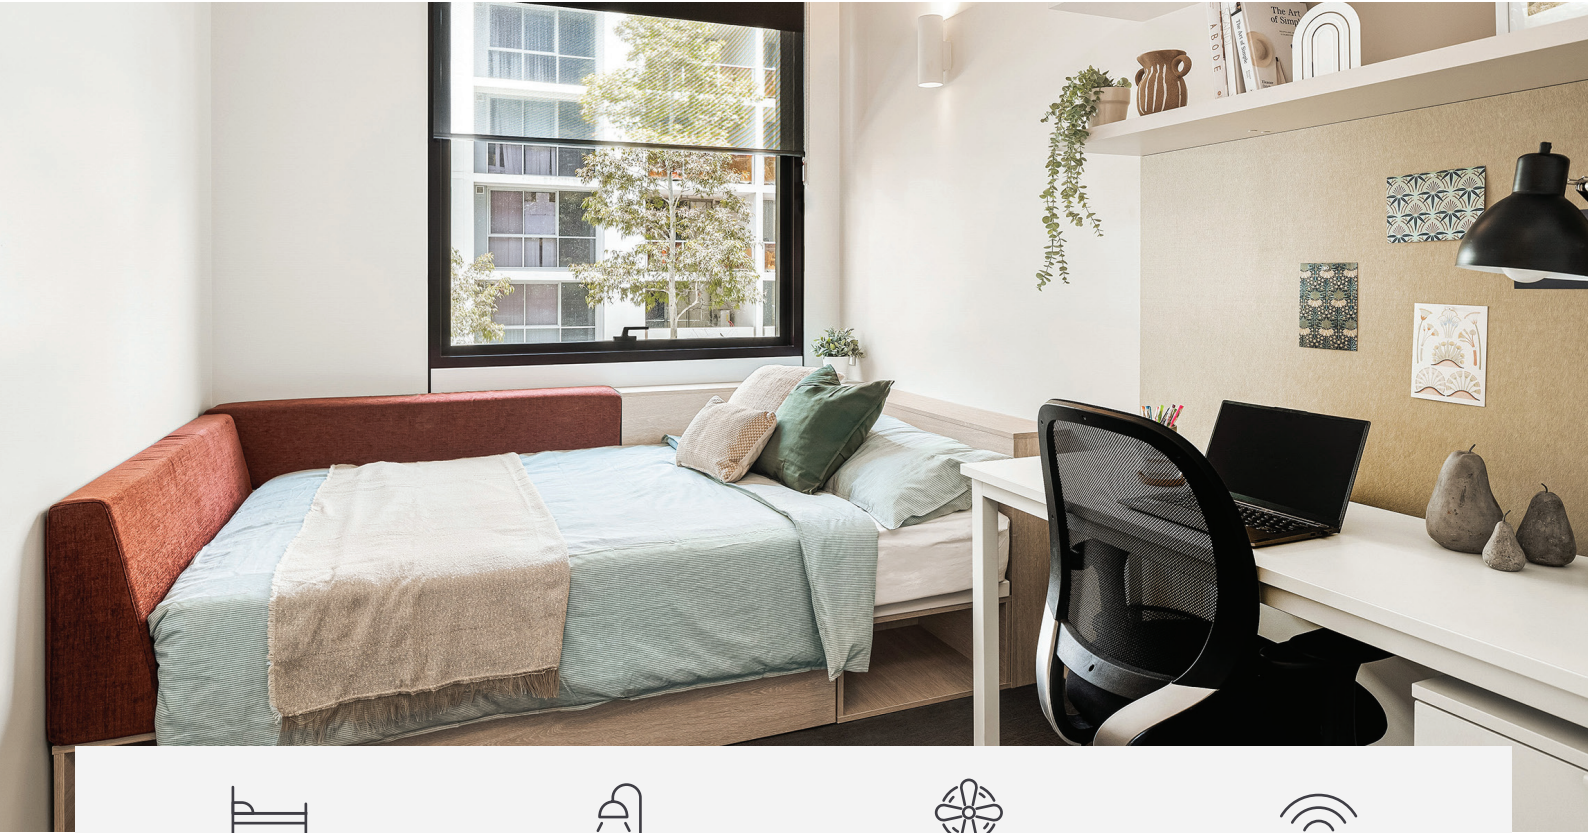

IGLU MASCOT SHARE APARTMENTS

6 bedrooms

Private bathroom

Air conditioning

Unlimited wi-fi

Share apartments offer the ultimate communal student living experience, with everything you need for eating, sleep and studying.

- › Each bedroom has an ensuite bathroom and air-conditioning
- › Apartments feature a large kitchen, lounge and dining area
- › Unlimited high-speed wi-fi is included and available throughout

INSIDE THE APARTMENT

PRIVATE BEDROOM

- › Secure mobile access key
- › Air-conditioning / heating
- › Double bed with under-bed storage
- › Private ensuite bathroom
- › Study desk, chair, lamp and pinboard
- › Bookshelf and storage
- › Built-in wardrobe and full length mirror

ONE HANDY ALL-INCLUSIVE FEE

Your weekly rent includes all of this plus your water, electricity, access to 24/7 onsite support and lots of cool events.

IGLU MASCOT

SHARE APARTMENTS

MATTRESS SIZE

› Double bed: 137 x 187 cm