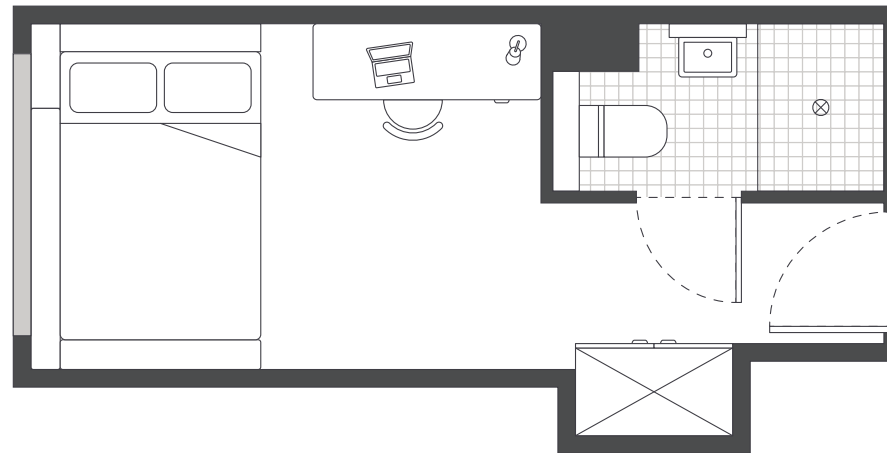

PRIVATE BEDROOM

- › Secure mobile access key
- › Air-conditioning / heating
- › Double bed with under-bed storage
- › Private ensuite bathroom
- › Study desk, chair, lamp and pinboard
- › Bookshelf and storage
- › Built-in wardrobe and full length mirror

ONE HANDY ALL-INCLUSIVE FEE

Your weekly rent includes all of this plus your water, electricity, access to 24/7 onsite support and lots of cool events.

IGLU MASCOT

SHARE APARTMENTS

MATTRESS SIZE

› Double bed: 137 x 187 cm

BEDROOM LAYOUT

› Approx. 14m²

Premium rooms offer more natural light and district views.

Room allocations are based on availability.

All floorplans are illustrative only and indicative of Iglu's finishes and features.

SHARED SPACE

SINGLE BEDROOM

Key

Refrigerator unit

Shelving / storage

Window / glass