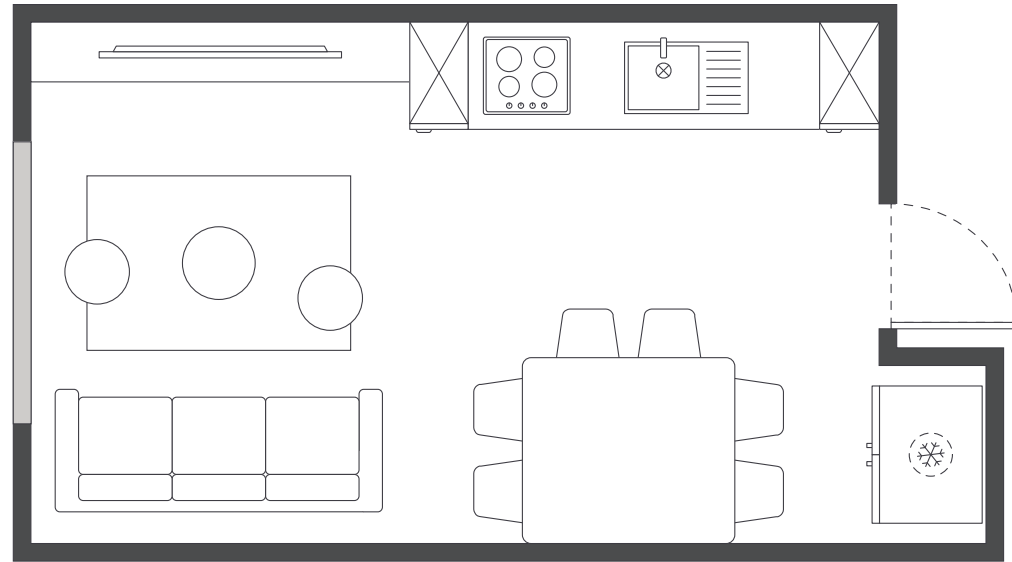

PRIVATE BEDROOM

- › Secure mobile access key
- › Air-conditioning / heating
- › Double bed with under-bed storage
- › Private ensuite bathroom
- › Study desk, chair, lamp and pinboard
- › Bookshelf and storage
- › Built-in wardrobe and full length mirror

ONE HANDY ALL-INCLUSIVE FEE

Your weekly rent includes all of this plus your water, electricity, access to 24/7 onsite support and lots of cool events.

IGLU MASCOT

SHARE APARTMENTS

MATTRESS SIZE

› Double bed: 137 x 187 cm

BEDROOM LAYOUT

› Approx. 14m²

Premium rooms offer more natural light and district views.

Room allocations are based on availability.

All floorplans are illustrative only and indicative of Iglu's finishes and features.

SHARED SPACE

SINGLE BEDROOM

Key

Refrigerator unit

Shelving / storage

Window / glass