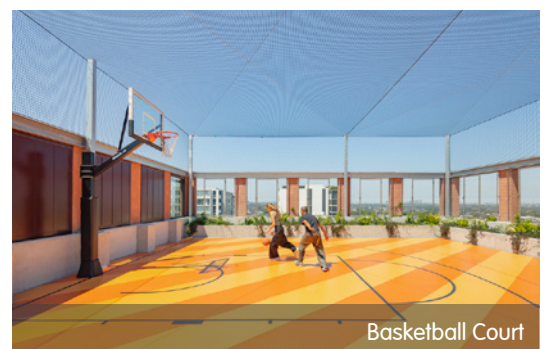

FACILITIES

 Study spaces	 Entertainment areas	 Gym & fitness area
 Terraces & BBQs	 Onsite laundry	 Bike storage