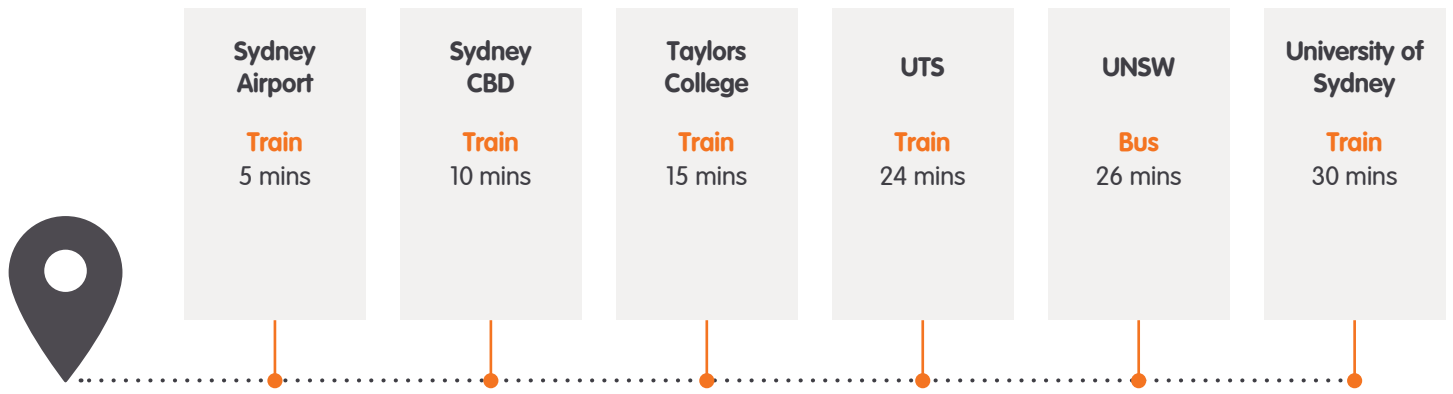

COMMUTING TIMES FROM IGLU MASCOT

All times are approximate and do not account for traffic and delays

COOL INCLUSIONS

 Unlimited wi-fi	 Utilities	 Access to all facilities
 24/7 onsite support	 Monthly events ¹	 Weekday breakfast ²