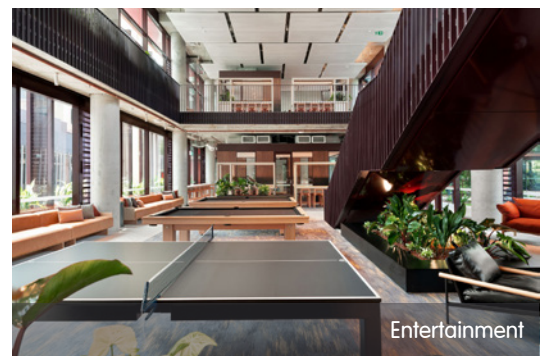

COMMUTING TIMES FROM IGLU MASCOT

All times are approximate and do not account for traffic and delays

COOL INCLUSIONS

 Unlimited wi-fi	 Utilities	 Access to all facilities
 24/7 onsite support	 Monthly events ¹	 Weekday breakfast ²

FACILITIES

 Study spaces	 Entertainment areas	 Gym & fitness area
 Terraces & BBQs	 Onsite laundry	 Bike storage

¹ Some external events may incur a cost

² Breakfast is not part of the residential agreement, and is included at Iglu's discretion