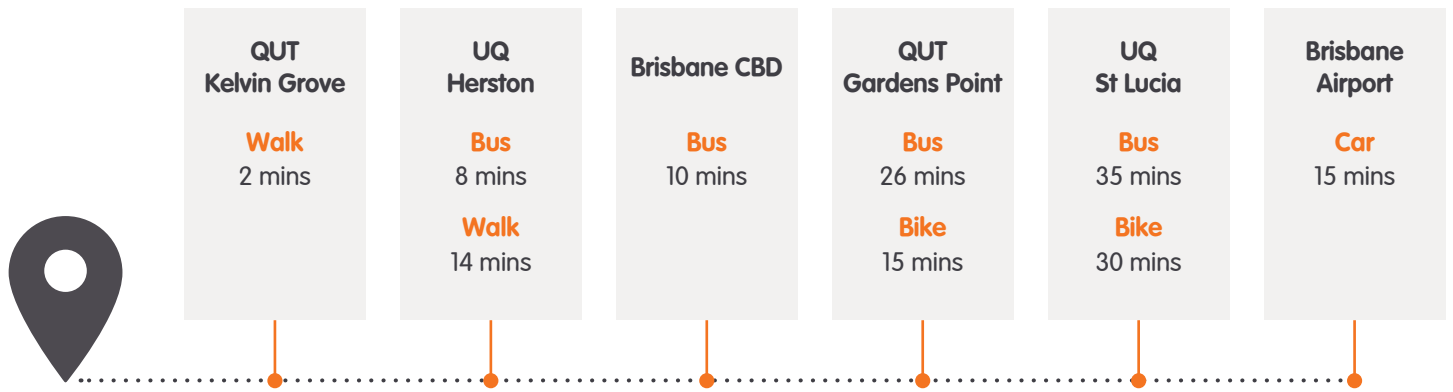

COMMUTING TIMES FROM IGLU KELVIN GROVE

All times are approximate and do not account for traffic and delays

COOL INCLUSIONS

 Unlimited wi-fi	 Utilities	 Access to all facilities
 24/7 onsite support	 Monthly events ¹	 Weekday breakfast ²