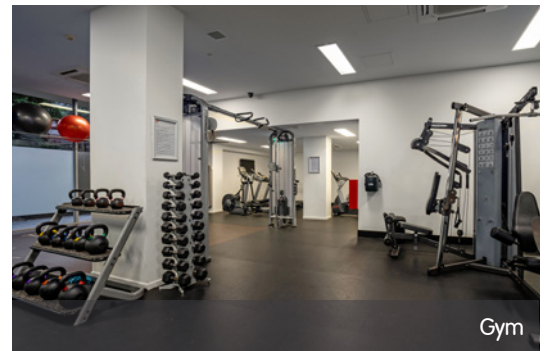

COMMUTING TIMES FROM IGLU KELVIN GROVE

All times are approximate and do not account for traffic and delays

COOL INCLUSIONS

 Unlimited wi-fi	 Utilities	 Access to all facilities
 24/7 onsite support	 Monthly events ¹	 Weekday breakfast ²

FACILITIES

 Study spaces	 Entertainment areas	 Gym & fitness area
 Courtyard & BBQs	 Onsite laundry	 Bike storage

¹ Some external events may incur a cost

² Breakfast is not part of the residential agreement, and is included at Iglu's discretion