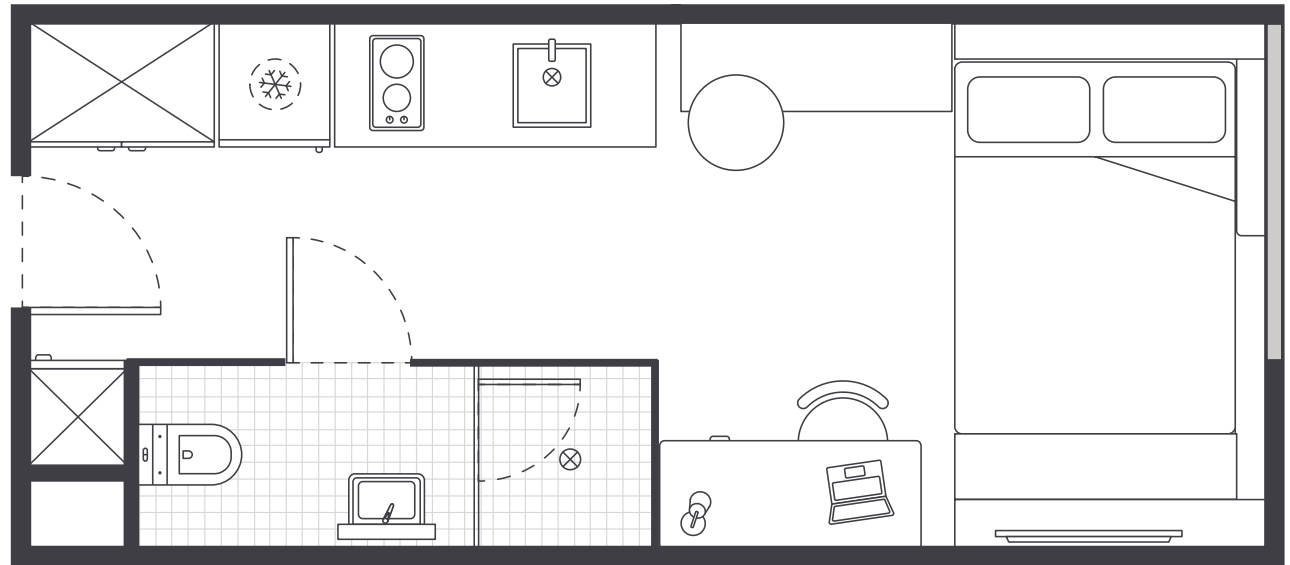

- › Each studio has a private ensuite bathroom and air-conditioning
- › Features a well-appointed kitchenette and eating area to make self-catering easy
- › Unlimited high-speed wi-fi is included and available throughout

- › Secure swipe card
- › Queen bed with under-bed storage
- › Ensuite bathroom
- › Air-conditioning / heating
- › Wall mounted TV
- › Study desk, lamp, table and chairs
- › Pinboard and bookshelf
- › Built-in wardrobe and full length mirror
- › Kitchenette with microwave, cooktop, refrigerator, kettle and vacuum cleaner
- › Opening windows with block-out and privacy blinds

IGLU FLAGSTAFF STATION

STANDARD STUDIO APARTMENTS

MATTRESS SIZE

- › Queen bed: 153 x 203 cm

TYPICAL STUDIO LAYOUT

- › Located on levels 2 to 23
- › Approx. 18m²

Room allocations are based on availability.

All floorplans are illustrative only and indicative of Iglu's finishes and features.