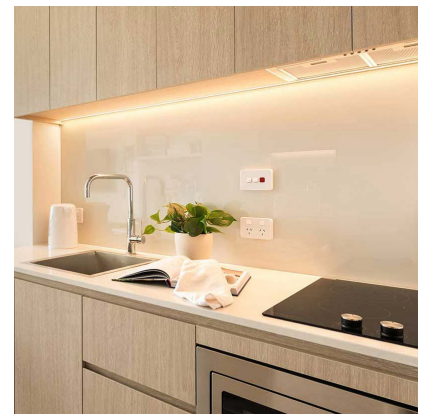

IGLU FLAGSTAFF STATION

STANDARD STUDIO APARTMENTS

Sleeps 1

Private bathroom

Air conditioning

Unlimited wi-fi

Our standard studios are designed to maximise your student living experience, with everything you need for eating, sleeping and studying.

- › Each studio has a private ensuite bathroom and air-conditioning
- › Features a well-appointed kitchenette and eating area to make self-catering easy
- › Unlimited high-speed wi-fi is included and available throughout

- › Secure swipe card
- › Queen bed with under-bed storage
- › Ensuite bathroom
- › Air-conditioning / heating
- › Wall mounted TV
- › Study desk, lamp, table and chairs
- › Pinboard and bookshelf
- › Built-in wardrobe and full length mirror
- › Kitchenette with microwave, cooktop, refrigerator, kettle and vacuum cleaner
- › Opening windows with block-out and privacy blinds

ENSUITE BATHROOM

- › Shower
- › Toilet
- › Basin
- › Mirror
- › Towel rail
- › Exhaust fan
- › Storage cabinet and shelving

 Accessible apartments available

ONE HANDY ALL-INCLUSIVE FEE

Your weekly rent includes all of this plus your water, electricity, access to 24/7 onsite support and lots of cool events.