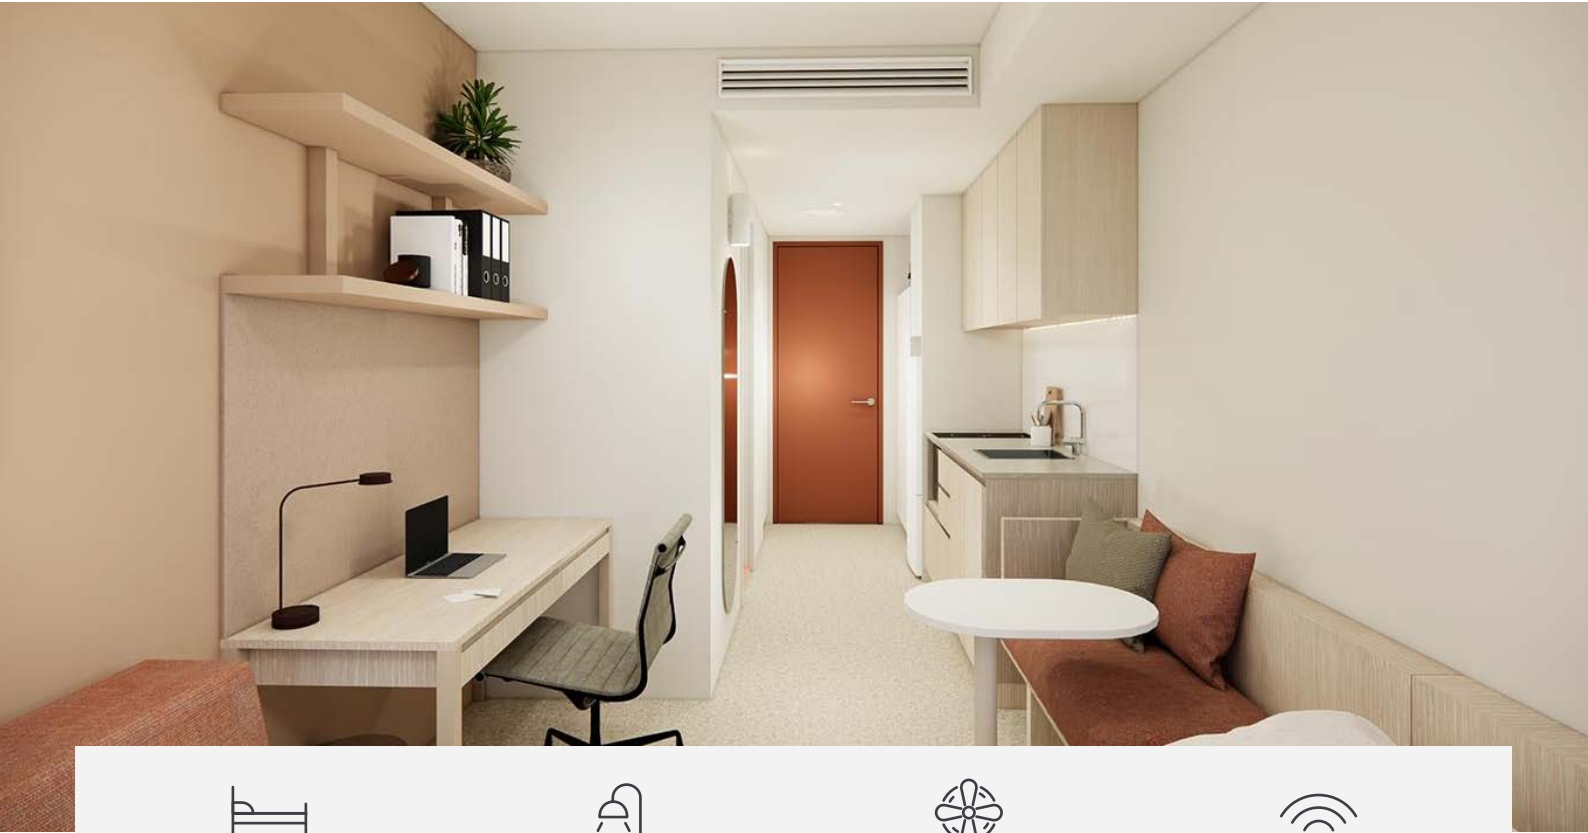

IGLU FLAGSTAFF STATION

STANDARD STUDIO APARTMENTS

Sleeps 1

Private bathroom

Air conditioning

Unlimited wi-fi

Our standard studios are designed to maximise your student living experience, with everything you need for eating, sleeping and studying.

- › Each studio has a private ensuite bathroom and air-conditioning
- › Features a well-appointed kitchenette and eating area to make self-catering easy
- › Unlimited high-speed wi-fi is included and available throughout

INSIDE THE STUDIO

As Iglu Flagstaff Station is due to open in July 2026, the images shown are illustrative only. They are indicative of room layouts, finishes and features.

FEATURES AND INCLUSIONS

PRIVATE STUDIO APARTMENT

- › Secure swipe card
- › Queen bed with under-bed storage
- › Ensuite bathroom
- › Air-conditioning / heating
- › Wall mounted TV
- › Study desk, lamp, table and chairs
- › Pinboard and bookshelf
- › Built-in wardrobe and full length mirror
- › Kitchenette with microwave, cooktop, refrigerator, kettle and vacuum cleaner
- › Opening windows with block-out and privacy blinds